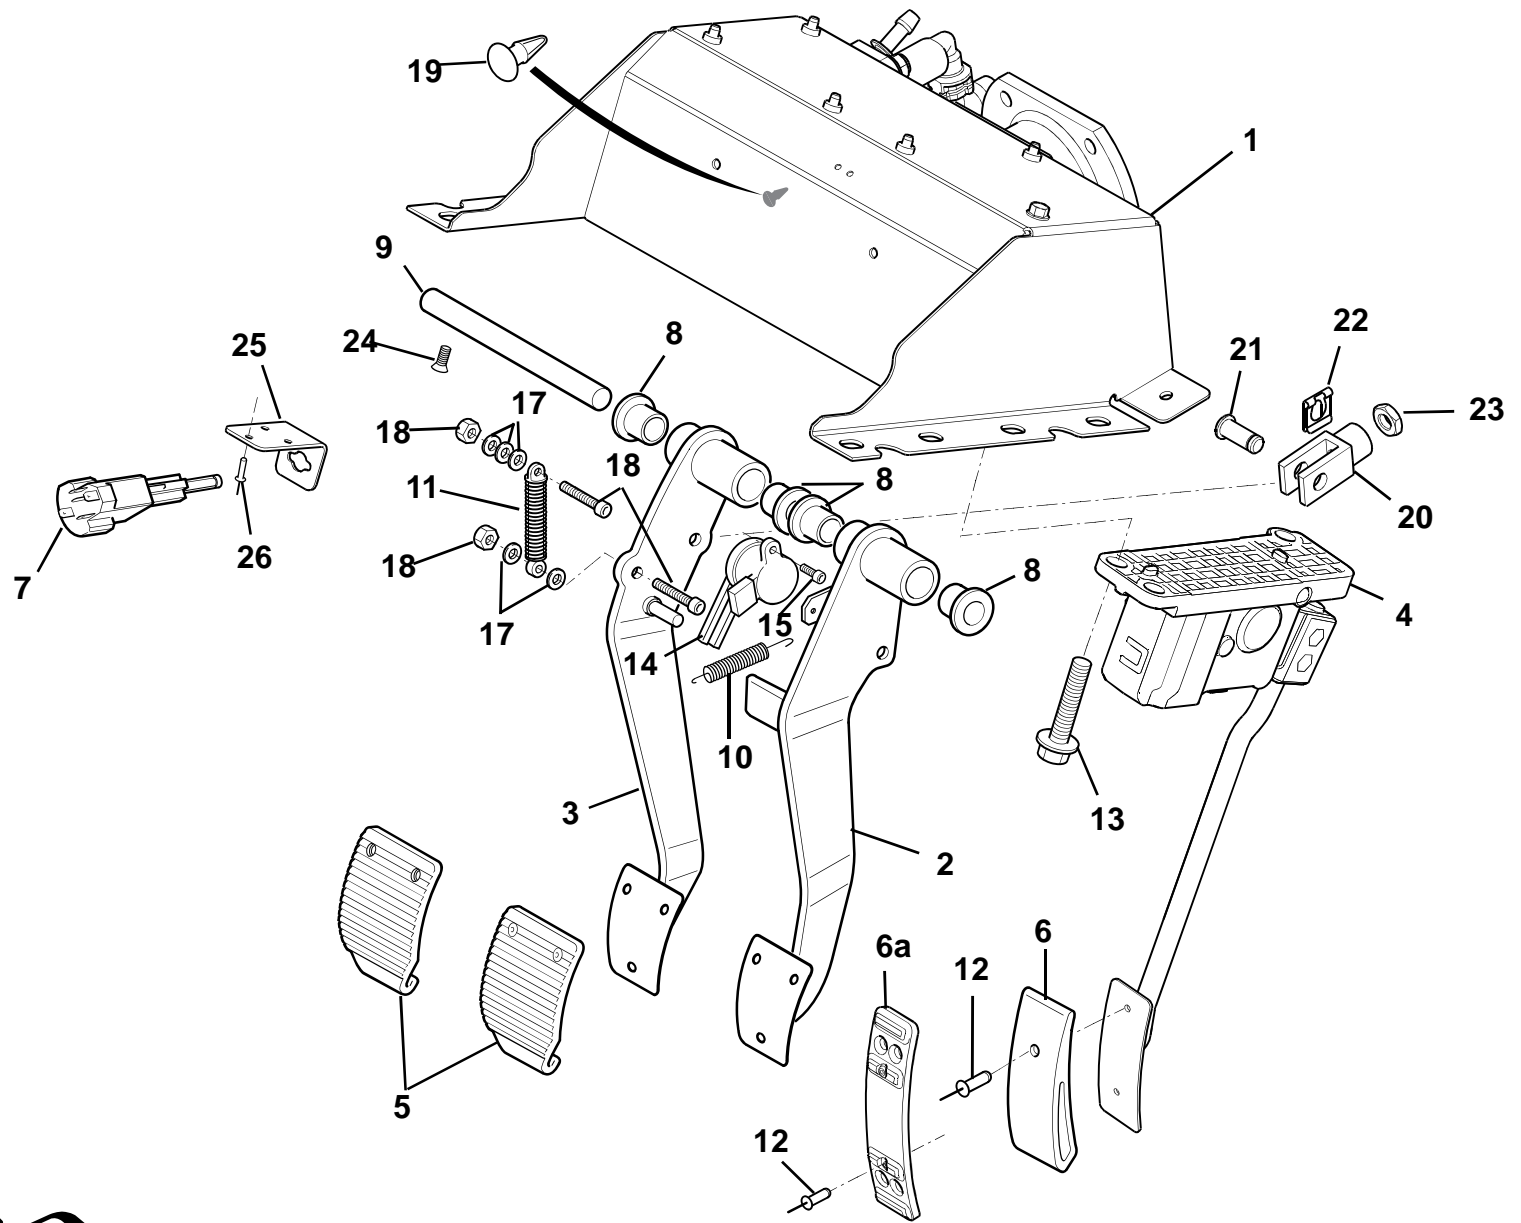

**EVORA**  
**SPORT/GT**

13.29

---

**Function Code 13.29 Seat Belts, rear**

<u>Dep</u>	<u>Part Description</u>	<u>Remarks</u>	<u>Option</u>	<u>Part Number</u>	<u>Qty</u>
01	Seat Belt, retractor, rear			A132V0239F	2
02	Buckle, seat belt rear			A132V0150F	2
03	Bracket, ISOFIX latching			A132U0438F	4
04	Bracket, ISOFIX tether routing			A132U0511F	2
05	Screw, M10 x 20, hex. flg. hd., brackets to chassis			A132W5007F	6
06	Nutplate, M10, bracket to chassis			B132A0222F	2
07	Nutplate, M10, double, bracket to chassis			B132A0192F	4
08	Bracket. ISOFIX tether, front	Fits under seat runner		A132V1297F	2
09	Rivet			A111W6613F	2