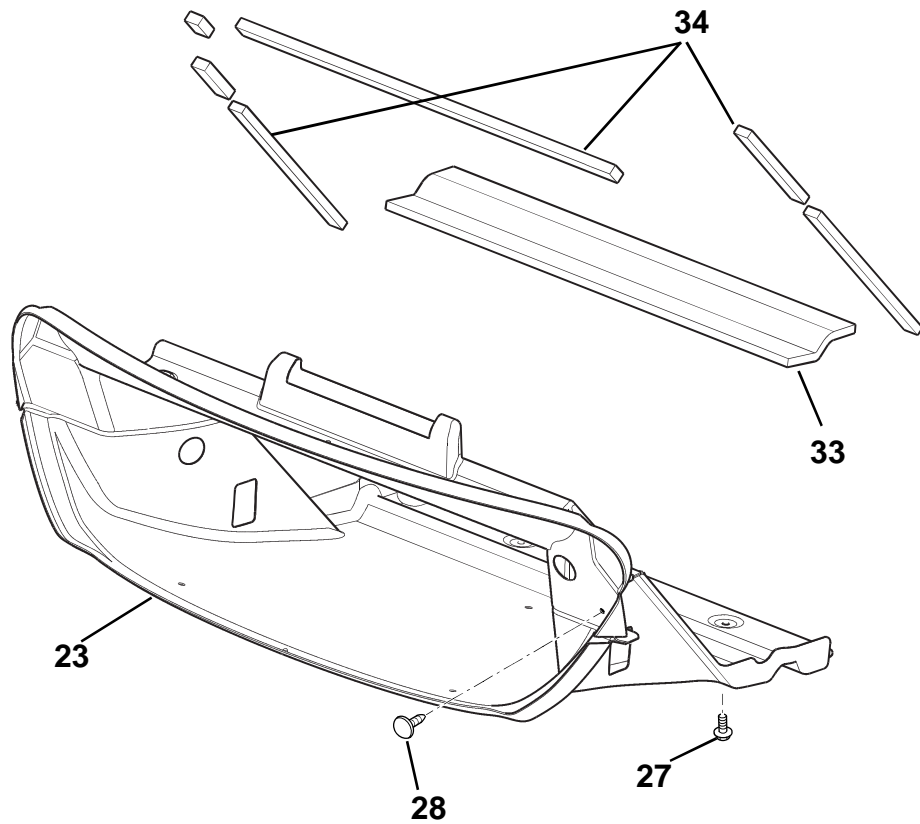

**EVORA**  
**SPORT/GT**

GT 430 & GT 410 Sport

**EVORA**  
**SPORT/GT**

46.04 page 2

**Function Code 46.04 Front Ducts**

<u>Dep</u>	<u>Part Description</u>	<u>Remarks</u>	<u>Option</u>	<u>Part Number</u>	<u>Qty</u>
01	Duct Assembly Rad, upper		Sport 410, Fed GT	A132U1061F	1
02	Duct Assembly Rad, lower		Sport 410, Fed GT	A132U1062F	1
03	Duct Assembly Frt Bumper LH		Sport 410, Fed GT	A132U1026F	1
04	Duct Assembly Frt Bumper RH		Sport 410, Fed GT	A132U1029F	1
05	Self Adhesive Rubber			A036B6221V	1m
06	Duct, radiator outlet, upper, LH	Use with intake duct see 18.13		E132U4349F	1
06a	Duct, radiator outlet, upper, LH	Use with intake tube see 18.13		F132U4349F	1
07	Duct, radiator outlet, upper, RH	Use with intake duct see 18.13		E132U4350F	1
07a	Duct, radiator outlet, upper, RH	Use with intake tube see 18.13		F132U4350F	1
08	Vent Panel LH		Manual Sport 410, Fed GT	A132U1052F	1
09	Button Firtree, centre rad duct			A132W6006F	2
10	Screw M5 x 12 hex flg, centre rad duct			A132W5002F	3
11	Washer, flat, M6 x 25 x 1.4 s/s, rad duct			B075W4017Z	4
12	Plastic Fastener, duct retention			A100W6481F	9
13	Screw M5 x 16 hex flg, vent			A132W5016F	4
14	Speed Nut M5, vent			B100W6372F	4
15	Screw M6 x 16 hex flg, duct RH			A132W5003F	4
16	Screw M5 x 12 hex flg, centre rad duct			A132W5002F	2
17	Self Adhesive Foam, 1metre, duct radiator	2 metres required per side		A100B0431V	4m
18	Scrivet, rad duct			A100W6479F	4
19	Neoprene Strip	2 off per side total 500mm		A054B6110V	As req