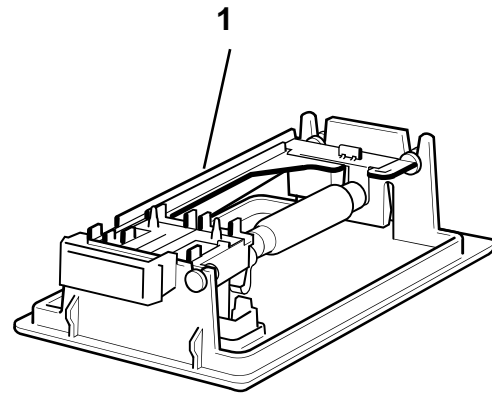

EVORA
SPORT/GT

17.17

Function Code 17.17 Interior Lamps

<u>Dep</u>	<u>Part Description</u>	<u>Remarks</u>	<u>Option</u>	<u>Part Number</u>	<u>Qty</u>
01	Interior Lamp			A132M6017F	1
02	Lamp, glovebox, bootbox			A132M6036F	2
03	Puddle Lamp, 150mm, doors			A132M0535F	2
04	Moodlight, footwell			A132M0327F	2
05	Grommet			X036B6167F	1
06	Switch, glovebox lamp			A111M6035F	1
07	Harness Glove Box			A132M0615F	1
08	Speed Nut No.6			A075W6014Z	1
09	Screw No.6 flg pozi hd			A075W5012F	1