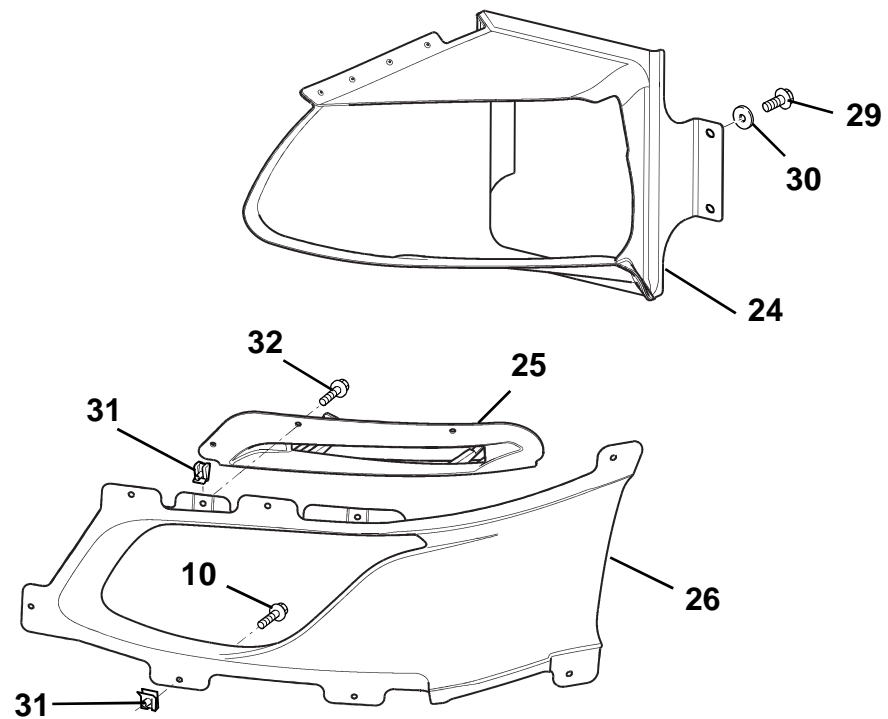

**EVORA**  
**SPORT/GT**

GT 430 & GT 410 Sport

**EVORA**  
**SPORT/GT**

46.04 page 2

**Function Code 46.04 Front Ducts**

<u>Dep</u>	<u>Part Description</u>	<u>Remarks</u>	<u>Option</u>	<u>Part Number</u>	<u>Qty</u>
01	Duct Assembly Rad, upper		Sport 410, Fed GT	A132U1061F	1
02	Duct Assembly Rad, lower		Sport 410, Fed GT	A132U1062F	1
03	Duct Assembly Frt Bumper LH		Sport 410, Fed GT	A132U1026F	1
04	Duct Assembly Frt Bumper RH		Sport 410, Fed GT	A132U1029F	1
05	Self Adhesive Rubber			A036B6221V	1m
06	Duct, radiator outlet, upper, LH	Use with intake duct see 18.13		E132U4349F	1
06a	Duct, radiator outlet, upper, LH	Use with intake tube see 18.13		F132U4349F	1
07	Duct, radiator outlet, upper, RH	Use with intake duct see 18.13		E132U4350F	1
07a	Duct, radiator outlet, upper, RH	Use with intake tube see 18.13		F132U4350F	1
08	Vent Panel LH		Manual Sport 410, Fed GT	A132U1052F	1
09	Button Firtree, centre rad duct			A132W6006F	2
10	Screw M5 x 12 hex flg, centre rad duct			A132W5002F	3
11	Washer, flat, M6 x 25 x 1.4 s/s, rad duct			B075W4017Z	4
12	Plastic Fastener, duct retention			A100W6481F	9
13	Screw M5 x 16 hex flg, vent			A132W5016F	4
14	Speed Nut M5, vent			B100W6372F	4
15	Screw M6 x 16 hex flg, duct RH			A132W5003F	4
16	Screw M5 x 12 hex flg, centre rad duct			A132W5002F	2
17	Self Adhesive Foam, 1metre, duct radiator	2 metres required per side		A100B0431V	4m
18	Scrivet, rad duct			A100W6479F	4
19	Neoprene Strip	2 off per side total 500mm		A054B6110V	As req