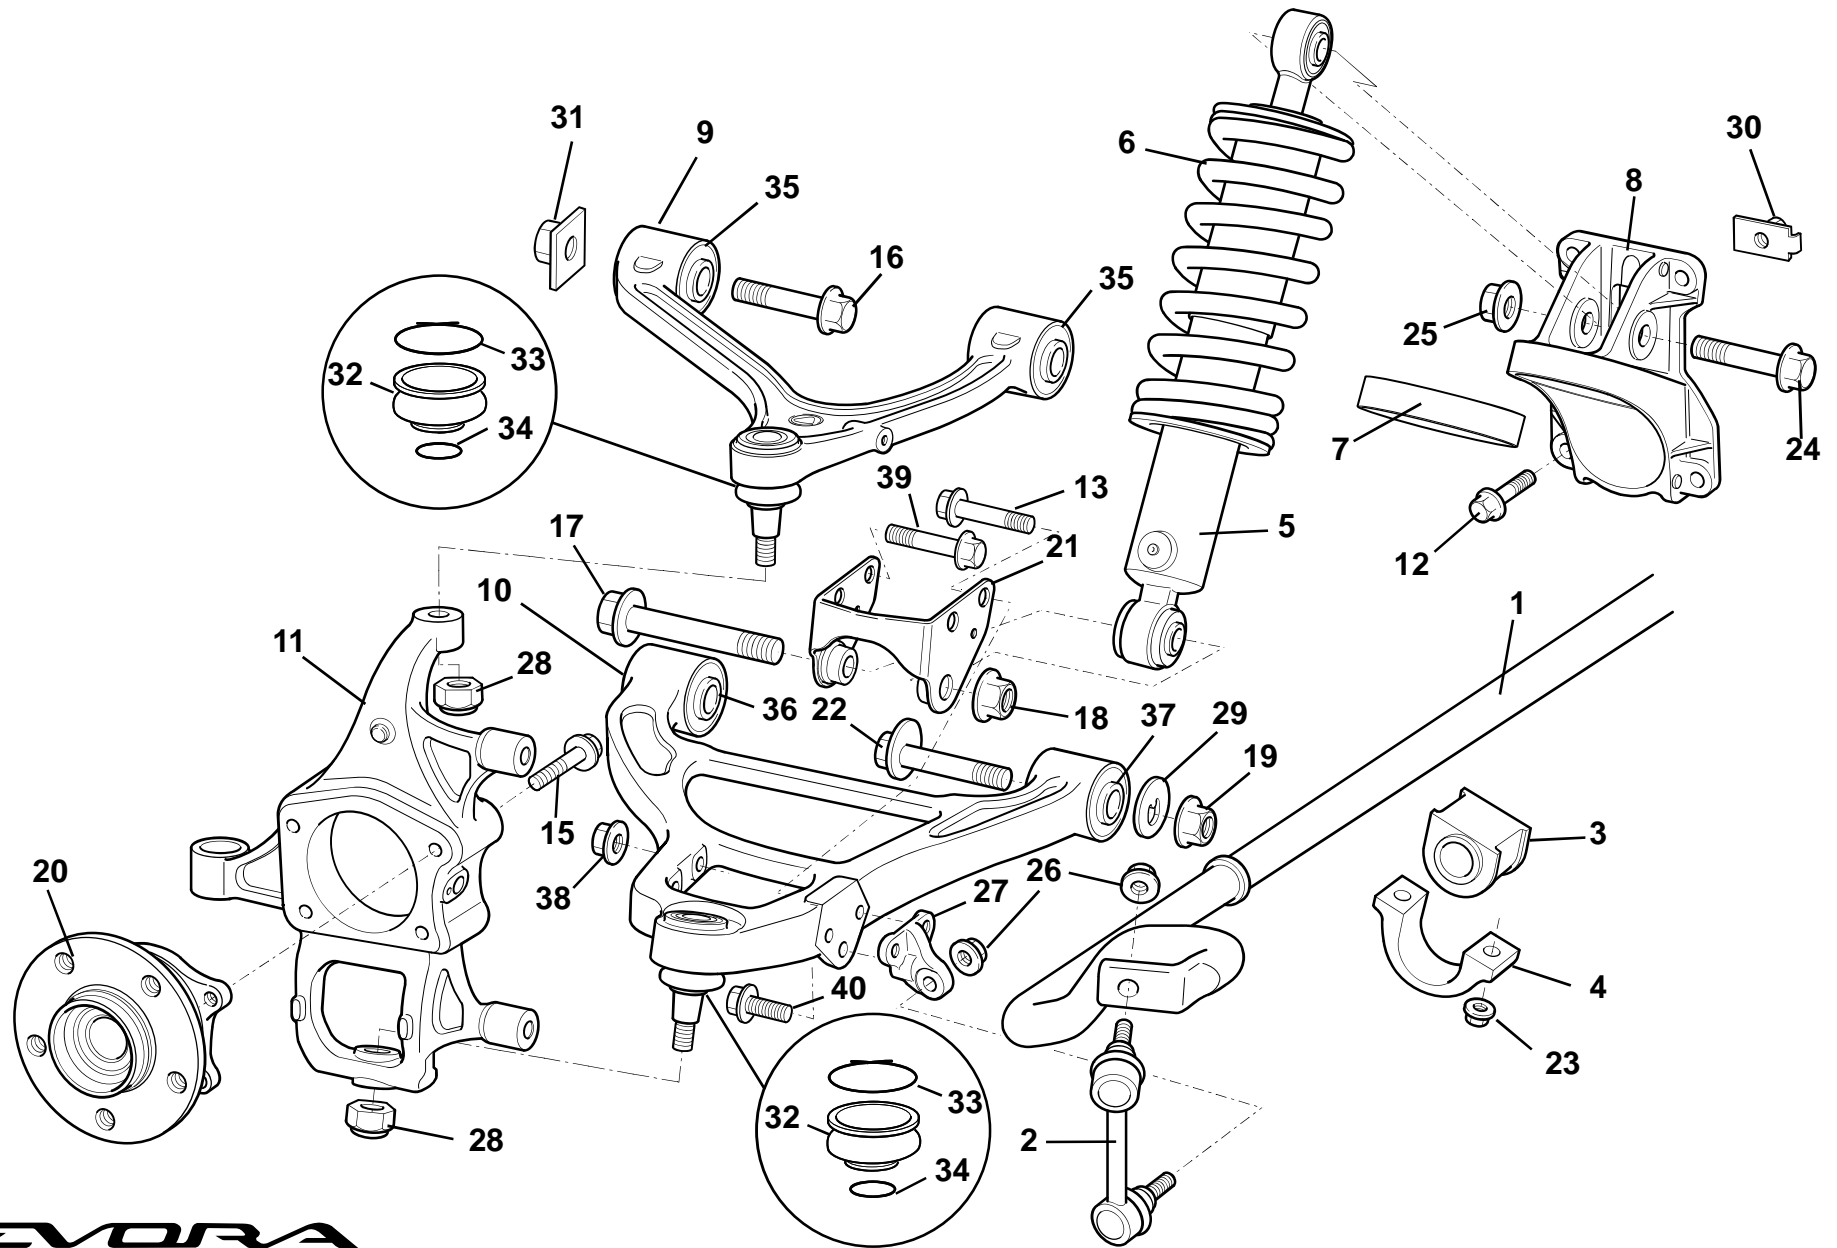

Function Code 30.02 Seat Belt Mounting Frames, Stays

<u>Dep</u>	<u>Part Description</u>	<u>Remarks</u>	<u>Option</u>	<u>Part Number</u>	<u>Qty</u>
20	Bolt, M10 x 30, hex. flg. hd., RH backstay fixing			A132W2004F	5
21	Nut, M10, flg., RH backstay fixing			A132W3005F	1
22	Washer Flat M10 x 24 x 1.25			A132W5005F	1
23	Nut M8, LH backstay fixing			A132W3006F	2
24	Bracket Assembly Inertia Switch RH			A132A0796F	1
25	Clamp Inertia Switch RH			A132A0798F	1
26	Bolt M6 x 14 hex flg hd			A116W5233F	2

EVORA
SPORT/GT