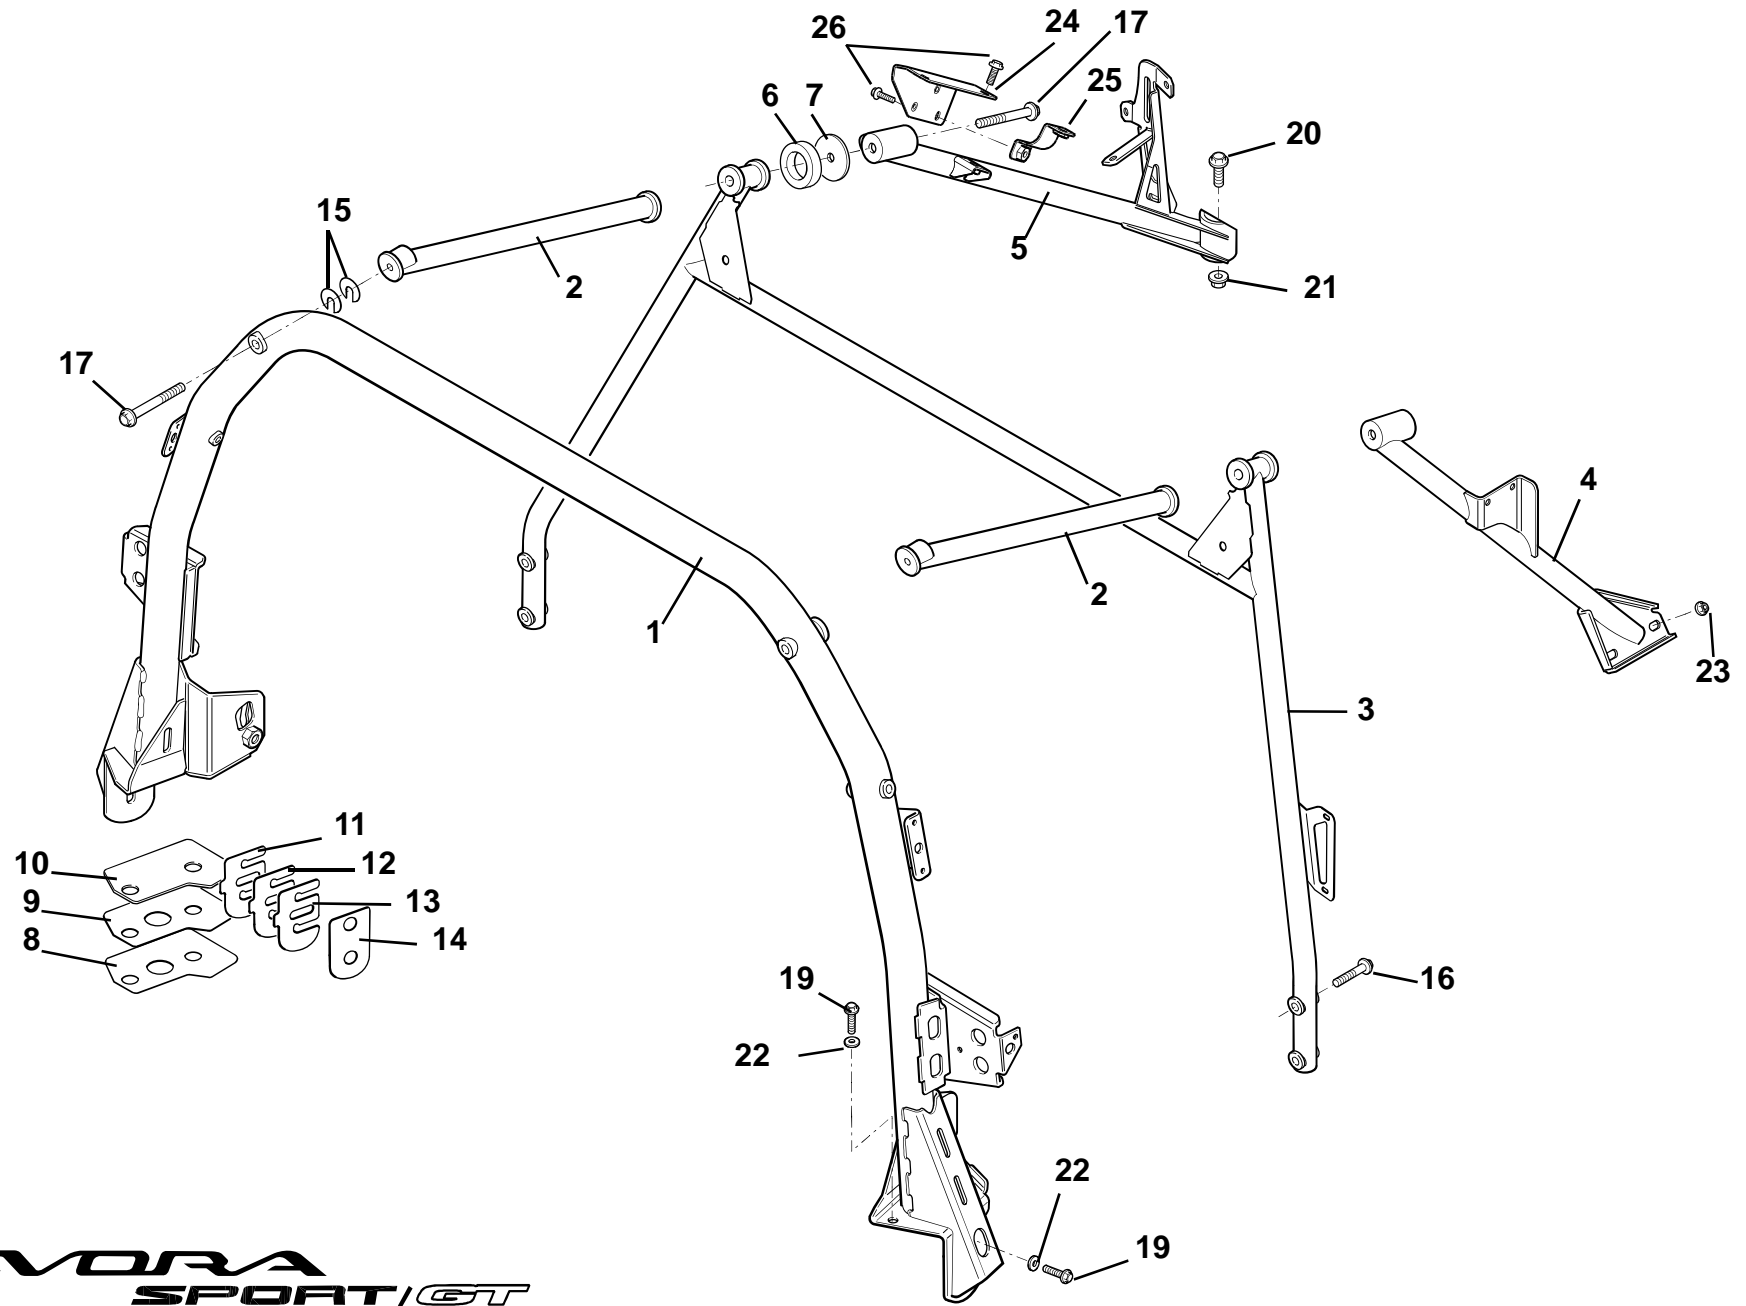

---

**EVORA**  
SPORT/GT

30.02

**Function Code 30.02 Seat Belt Mounting Frames, Stays**

<u>Dep</u>	<u>Part Description</u>	<u>Remarks</u>	<u>Option</u>	<u>Part Number</u>	<u>Qty</u>
01	Seat Belt Mounting Frame, front			C132A0031F	1
01a	Seat Belt Mounting Frame, front federal	Stud for accelerometer		G132A0031F	1
02	Stay, front to rear frames			B132A0112F	2
03	Seat Belt Mounting Frame, rear, 2 seat			E132A0039F	1
03a	Seat Belt Mounting Frame, rear, 4 seat			C132A0216F	1
04	Backstay, LH			E132A0032F	1
05	Backstay, RH			D132A0033F	1
06	Sealing Ring, frame to bulkhead			A132A0114F	2
07	Washer, sealing, frame to bulkhead			B132A0115F	2
08	Shim, vertical adjustment, 1mm			B132A0083F	As req.
09	Shim, vertical adjustment, 2mm			B132A0084F	As req.
10	Shim, vertical adjustment, 3mm			B32A0085F	As req.
11	Shim, lateral adjustment, 1mm			B132A0086F	As req.
12	Shim, lateral adjustment, 2mm			B132A0087F	As req.
13	Shim, lateral adjustment, 3mm			B132A0088F	As req.
14	Spacer, front, outer, lower, 2mm			A132A0296F	2
15	Shim, stay to front frame, 1mm			A132A0092F	As req.
16	Bolt, M8 x 50, hex. flg. hd., rear frame fixing			A132W2014F	4
17	Bolt, M10 x 80, hex. flg. hd., frames to stays			A132W2043F	4
18	Screw, M8 x 14, hex. flg. hd., LH backstay fixing			A132W5012F	1
19	Bolt, M10 x 35, hex. flg. hd., front frame fixing			A116W5247F	8