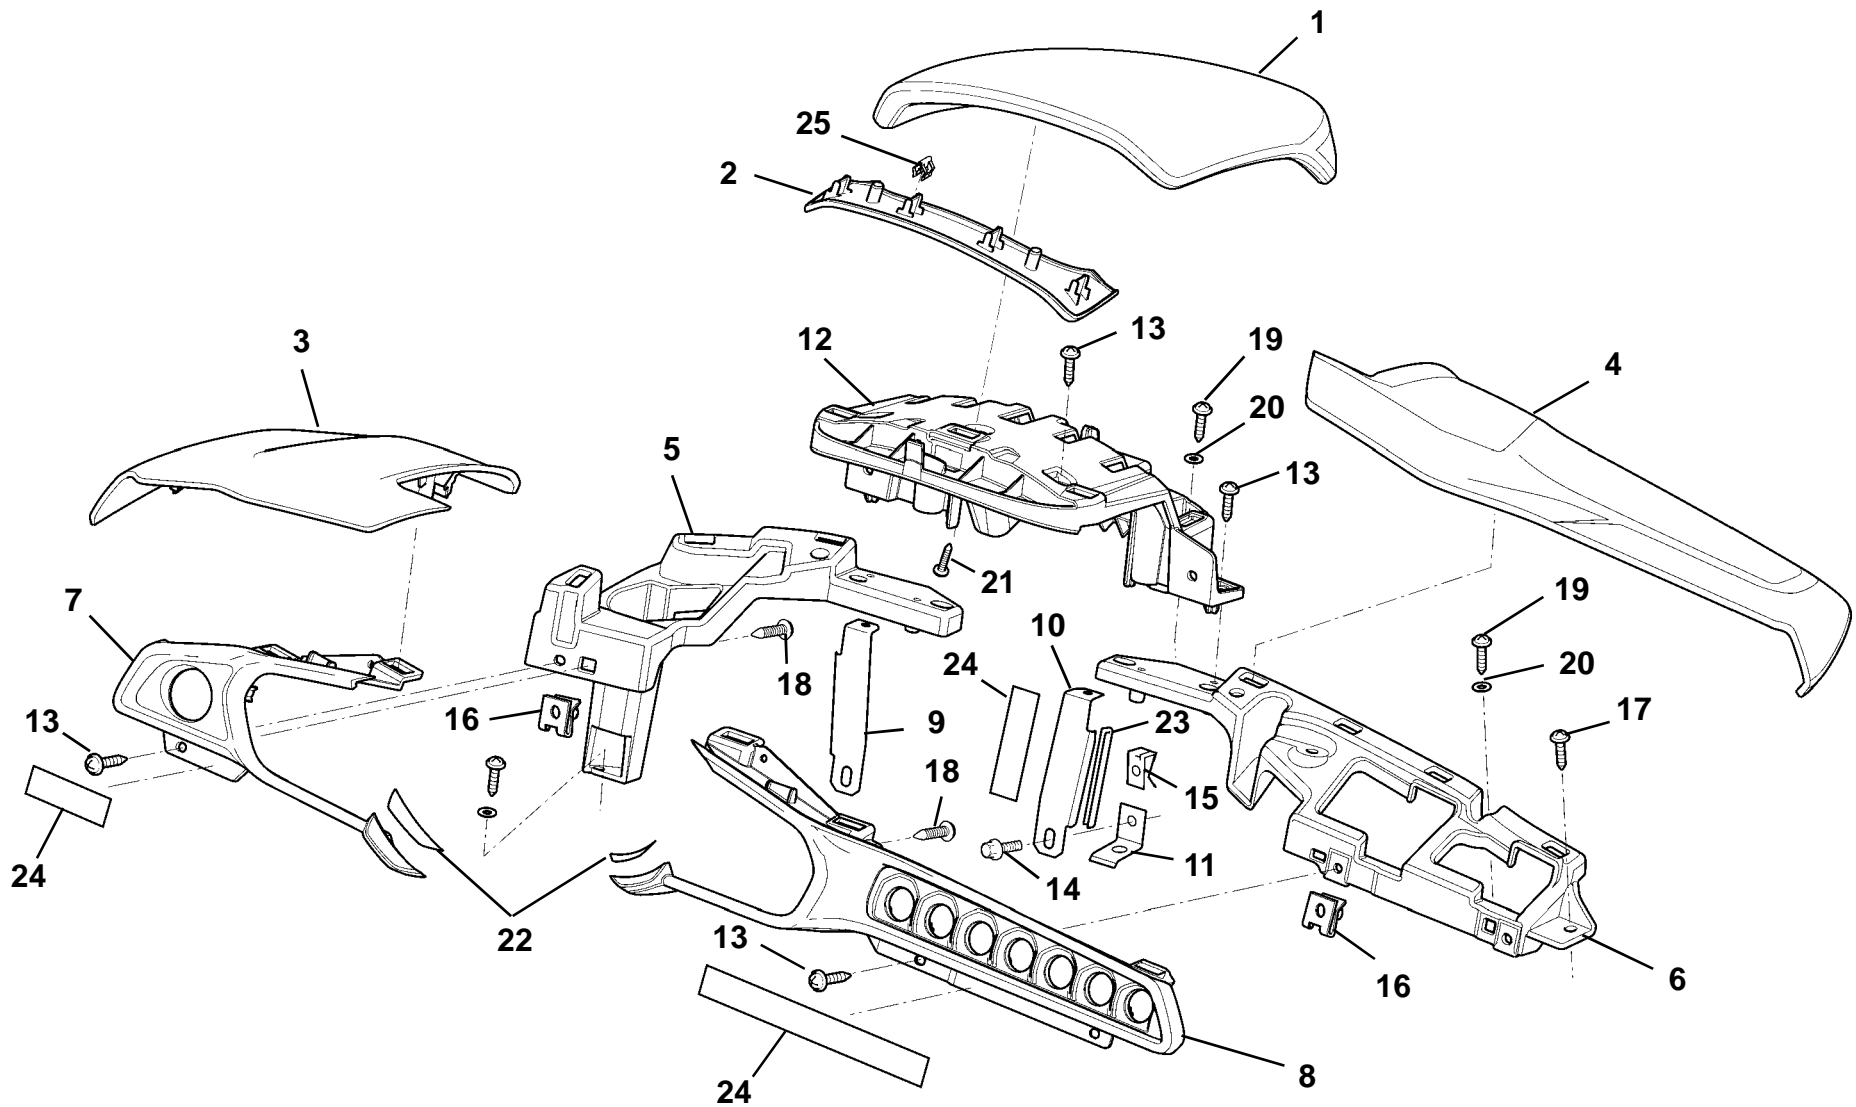

EVORA
SPORT/GT

14.10

Service Parts List

Function Code 14.10 Instrument Cowling/Binnacle

<u>Dep</u>	<u>Part Description</u>	<u>Remarks</u>	<u>Option</u>	<u>Part Number</u>	<u>Qty</u>
01	Shroud assembly*		Black leather	A132V1365JL	1
01a	Shroud assembly*		Alcantara	A132V1365JA	1
01b	Shroud Assembly, carbon fibre		GT430, Fed GT	A710V0002J	1
02	Shroud finisher			A132V1139F	1
03	Cover Start Switch LHD, black paint			B132V5421F	1
03a	Cover Start Switch RHD, black paint			B132V5422F	1
03b	Cover Start Switch LHD, alcantara			B132V5421JA	1
03c	Cover Start Switch RHD, alcantara			B132V5422JA	1
04	Cover Switch Pack LHD, black paint			B132V5419F	1
04a	Cover Switch Pack RHD, black paint			B132V5420F	1
04b	Cover Switch Pack LHD, alcantara			B132V5419JA	1
04c	Cover Switch Pack RHD, alcantara			B132V5420JA	1
05	Carrier Starter Switch LHD			A132V5567F	1
05a	Carrier Starter Switch RHD			A132V5568F	1
06	Carrier Switch Pack LHD			A132V5565F	1
06a	Carrier Switch Pack RHD			A132V5566F	1
07	Housing Assembly Starter Switch LHD	Silver		A132V5413F	1
07a	Housing Assembly Starter Switch LHD	Gunmetal		A132V5863-011F	1