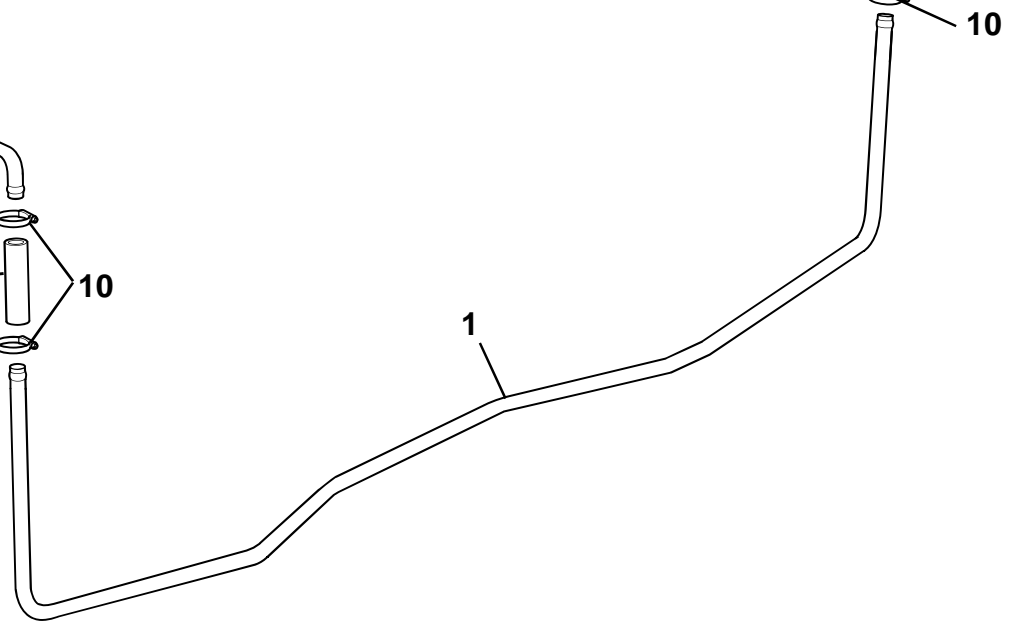

EVORA
SPORT/GT

18.05

Function Code 18.05 Heater, Pipes, Hoses

<u>Dep</u>	<u>Part Description</u>	<u>Remarks</u>	<u>Option</u>	<u>Part Number</u>	<u>Qty</u>
01	Pipe, heater return			D132K0023F	1
02	Pipe, heater return, front			C132K0037F	1
03	Hose, heater return, rear	See 46.03		A132K0256F	1
04	Pump Hot Soak			A117K0013F	1
05	Hose, pipes connecting			A132K0319F	1
06	Hose, heater return, LHD frt			A132P0184F	1
06a	Hose, heater return, RHD frt			A132P0176F	1
07	Hose, heater feed to hot soak, LHD			A132P0185F	1
07a	Hose, heater feed to hot soak, RHD			A132P0175F	1
08	Bracket Hot Soak Pump LHD			B132K4023F	1
08a	Bracket Hot Soak Pump RHD			A132K4022F	1
09	Bracket, water valve mounting RHD			A132P0105F	1
10	Hose Clamp, hoses to pipes			A079K6018F	7
11	Hose, hot soak to valve, LHD			A132P0186F	1
11a	Hose, hot soak to valve, RHD			A132P0177F	1
12	Blanking cap			A132P0198F	1
13	Hose, water valve to heater, LHD			A132K0059F	1
13a	Hose, water valve to heater, RHD			A132K0060F	1
14	Water Valve, heater by-pass			A132P6005F	1
15	'P' Clip			A111W6612F	1
16	Bolt, M6 x 20, hex. flg. hd., valve to bracket			A132W5004F	5