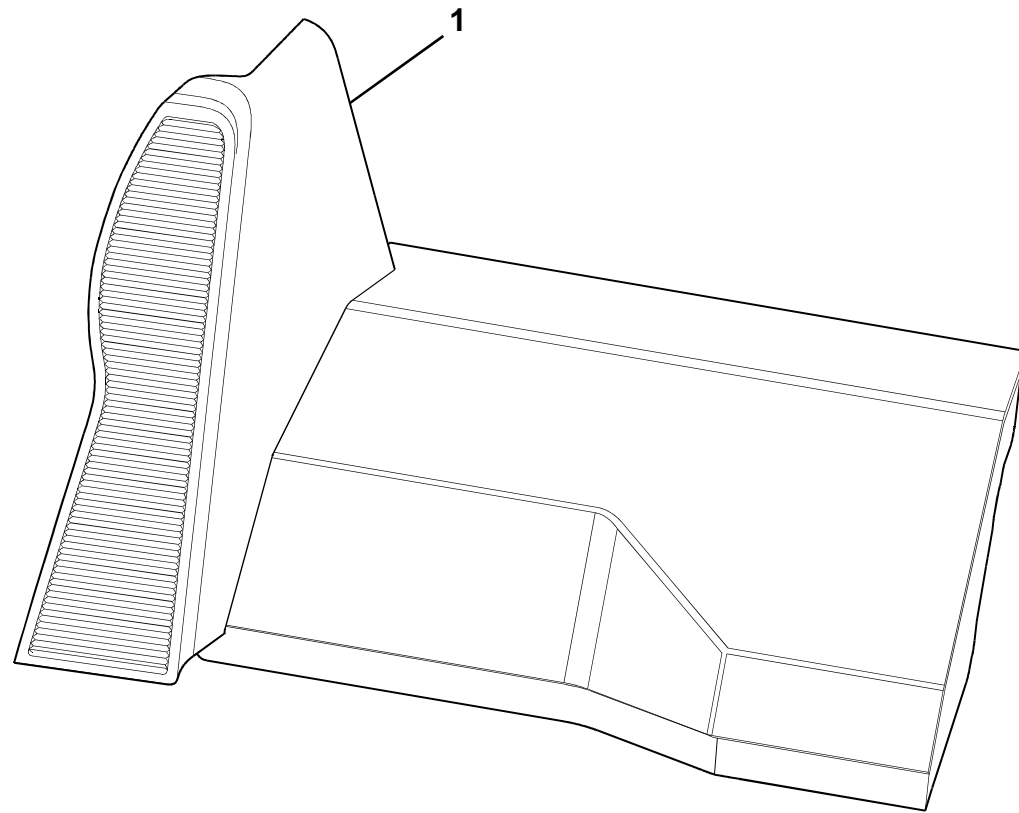

EVORA
SPORT/GT

14.03

Function Code 14.03 Footrests

<u>Dep</u>	<u>Part Description</u>	<u>Remarks</u>	<u>Option</u>	<u>Part Number</u>	<u>Qty</u>
01	Footrest Assembly LHD	includes carpet		C132V1100J	1
02	Footrest Assembly RHD	includes carpet		C132V1124J	1