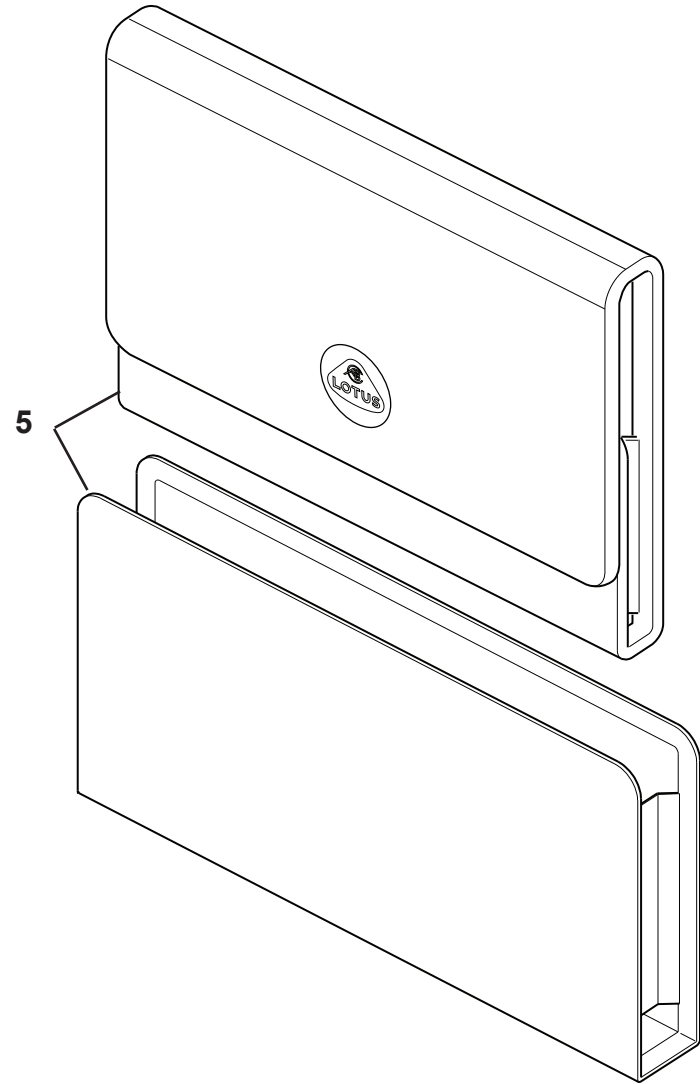

EVORA
SPORT/GT

19.03

Updated 4th May 2021

Service Parts List

Function Code 19.03 Owner's Handbooks & Service Notes Manuals

<u>Dep</u>	<u>Part Description</u>	<u>Remarks</u>	<u>Option</u>	<u>Part Number</u>	<u>Qty</u>
01	Owner's Handbook, Includes maintenance record	English language	UK / ROW/ Japan	E132T0324J-V3	1
01a	Owner's Handbook, Includes maintenance record	German language		E132T0324JD-V1	1
01b	Owner's Handbook, Includes maintenance record	French language		E132T0324JF-V1	1
01c	Owner's Handbook, Includes maintenance record	Italian language		E132T0324JI-V1	1
01d	Owner's Handbook, Includes maintenance record	English language	GCC	E132T0324JAR-V1	1
01e	Owner's Handbook, federal includes maintenance record		USA	E132T0324JA	1
01f	Owner's Handbook, federal includes maintenance record		Fed GT	F132T0324JA	1
02	Sport 410 Supplement	English language		LSL 644	1
02a	Sport 410 Supplement	German language		LSL 644D	1
02b	Sport 410 Supplement	French language		LSL 644F	1
02c	Sport 410 Supplement	Italian language		LSL 644I	1
03	GT430 Supplement	English language		LSL 659	1
03a	GT430 Supplement	German language		LSL 659G	1
03b	GT430 Supplement	French language		LSL 659F	1
03c	GT430 Supplement	Italian language		LSL 659I	1
04	GT410 Sport Supplement	English language		LSL 670	1
05	Handbook Holder/Cover			LOTAC05582	1
06	Service Notes, Dealer Portal Only			Dealer Portal