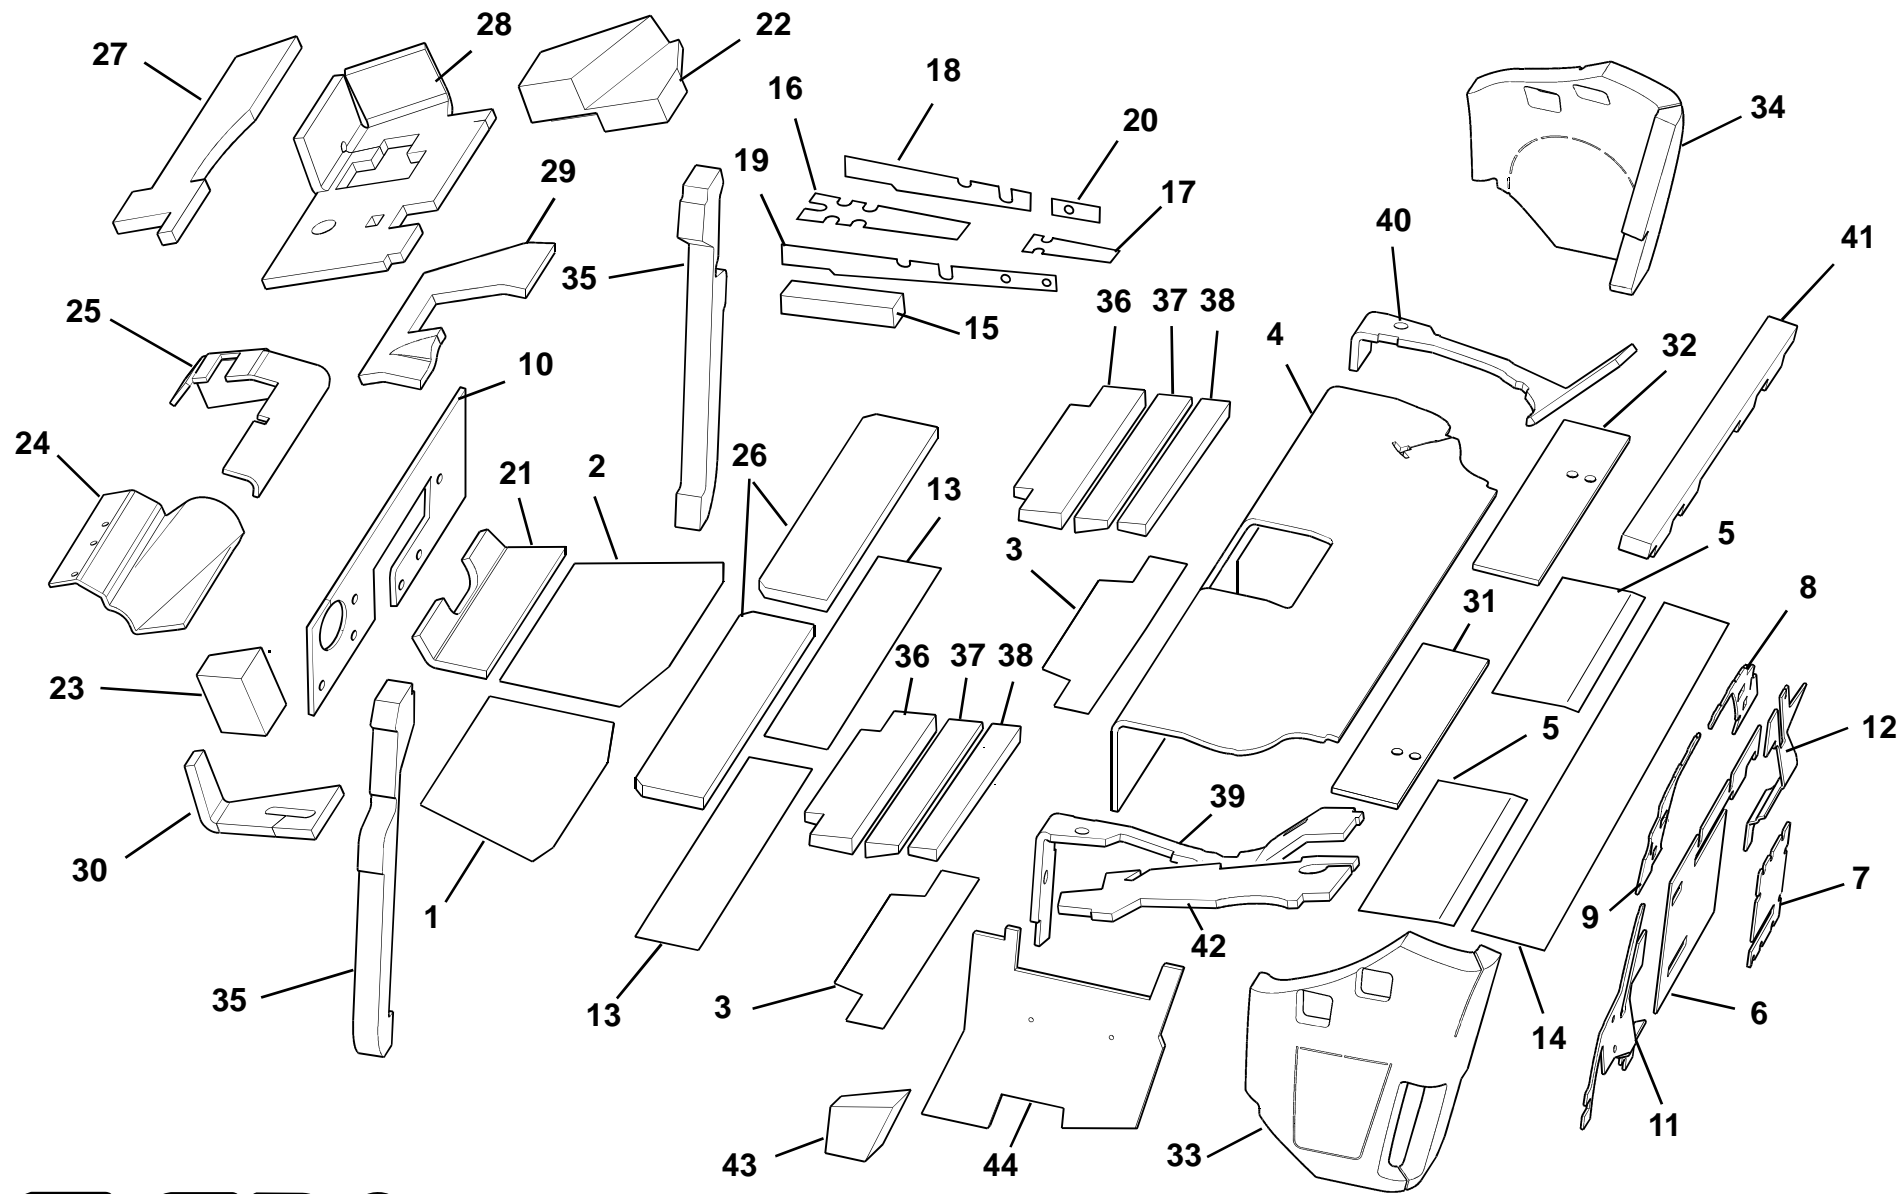

EVORA
SPORT/GT

16.01

Service Parts List

Function Code 16.01 Passenger Compartment Sound Insulation

<u>Dep</u>	<u>Part Description</u>	<u>Remarks</u>	<u>Option</u>	<u>Part Number</u>	<u>Qty</u>
01	NVH Sheet, front LH			B132V0034F	1
02	NVH Sheet, front RH			B132V0036F	1
03	NVH Sheet, rear			B132V0038F	2
04	NVH Rear Seat, Tankbay			B132V1259F	1
05	NVH Sheet, tankbay, top front			A132V0040F	2
06	Foam Pad NVH, rear bulkhead			B132V1261F	1
07	Foam Pad NVH, rear bulkhead access panel			A132V0709F	1
08	Foam Pad NVH, bulkhead upper, RH			A132V0708F	1
09	Foam Pad NVH, bulkhead upper, LH			A132V0707F	1
10	Foam Pad NVH, bulkhead front LHD			A132V1131F	1
10a	Foam Pad NVH, bulkhead front RHD			B132V1342F	1
11	Foam Pad NVH, rear bulkhead LH			B132V1367F	1
12	Foam Pad NVH, rear bulkhead RH			B132V1368F	1
13	Foam Pad NVH, mid			A132V0037F	2
14	NVH Sheet Tankbay, top rear			A132V0041F	1
15	Foam block Gearshift			A132A0787F	1
16	Damping Gearshift, upper front			A132A0788F	1
17	Damping Gearshift, upper rear			A132A0789F	1