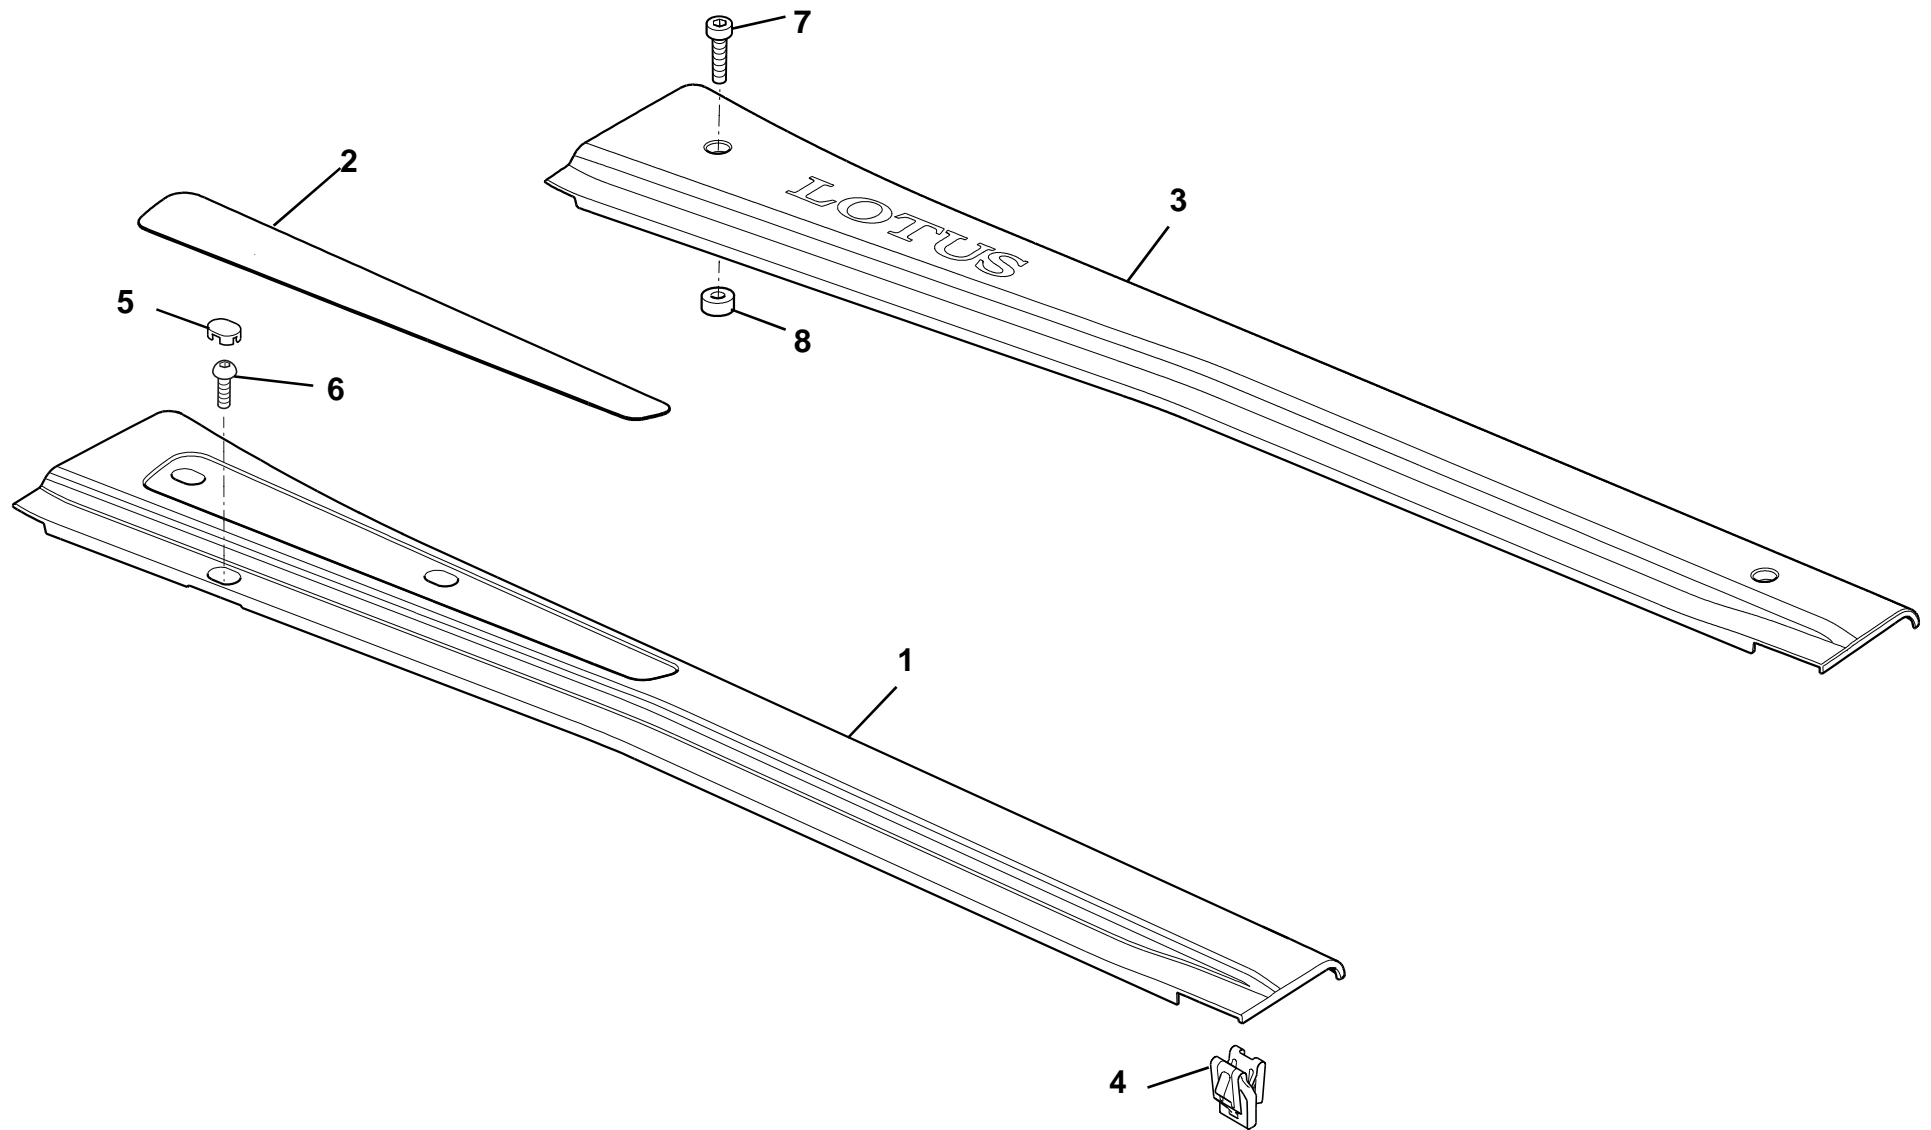

EVORA
SPORT/GT

15.18

Service Parts List

EVORA SPORT/ET

Function Code 15.18 Interior Trim, Chassis Trim Panels

<u>Dep</u>	<u>Part Description</u>	<u>Remarks</u>	<u>Option</u>	<u>Part Number</u>	<u>Qty</u>
01	Panel Sill Kick Plate LH			A132V5527F	1
01a	Panel Sill Kick Plate RH			A132V5528F	1
02	Insert Assembly Kick Plate, carbon LH	Painted logo	Sport 410, GT410 Sport	A132V5993J	1
02a	Insert Assembly Kick Plate, carbon RH	Painted logo	Sport 410, GT410 Sport	A132V5994J	1
03	Sill Trim Assembly LH, carbon		GT430, Fed GT	A710V4003J	1
03a	Sill Trim Assembly RH, carbon		GT430, Fed GT	A710V4004J	1
04	Spring Clip			A132W6019F	6
05	Plug			A132V1245F	2
06	Screw M6 x 20 skt btn hd			A075W7096F	6
07	Screw M6 x 25 skt btn hd blk			A075W7016F	4
08	Spacer			A117W6721F	4