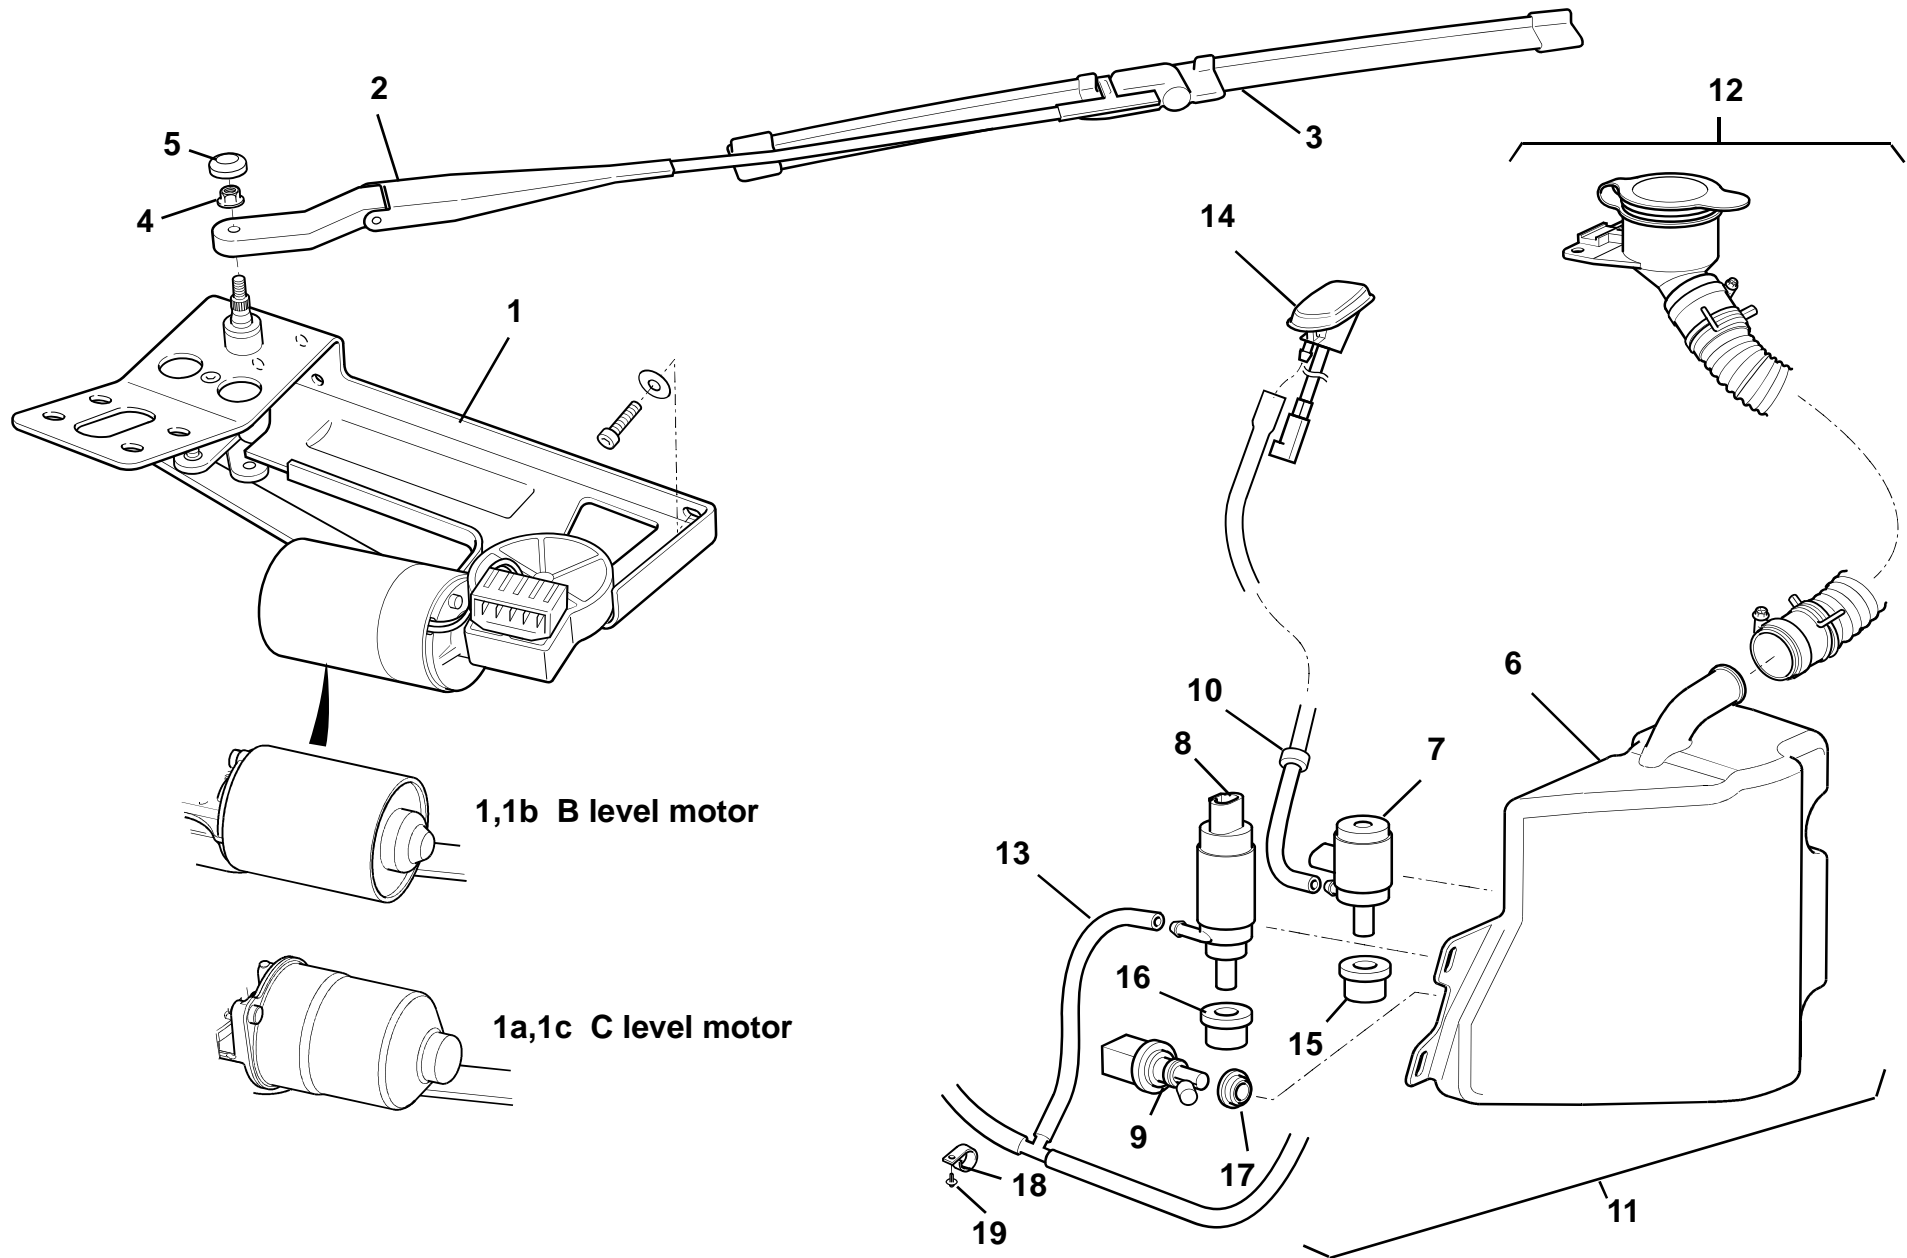

**EVORA**  
**SPORT/GT**

17.17

---

**Function Code 17.17 Interior Lamps**

<u>Dep</u>	<u>Part Description</u>	<u>Remarks</u>	<u>Option</u>	<u>Part Number</u>	<u>Qty</u>
01	Interior Lamp			A132M6017F	1
02	Lamp, glovebox, bootbox			A132M6036F	2
03	Puddle Lamp, 150mm, doors			A132M0535F	2
04	Moodlight, footwell			A132M0327F	2
05	Grommet			X036B6167F	1
06	Switch, glovebox lamp			A111M6035F	1
07	Harness Glove Box			A132M0615F	1
08	Speed Nut No.6			A075W6014Z	1
09	Screw No.6 flg pozi hd			A075W5012F	1