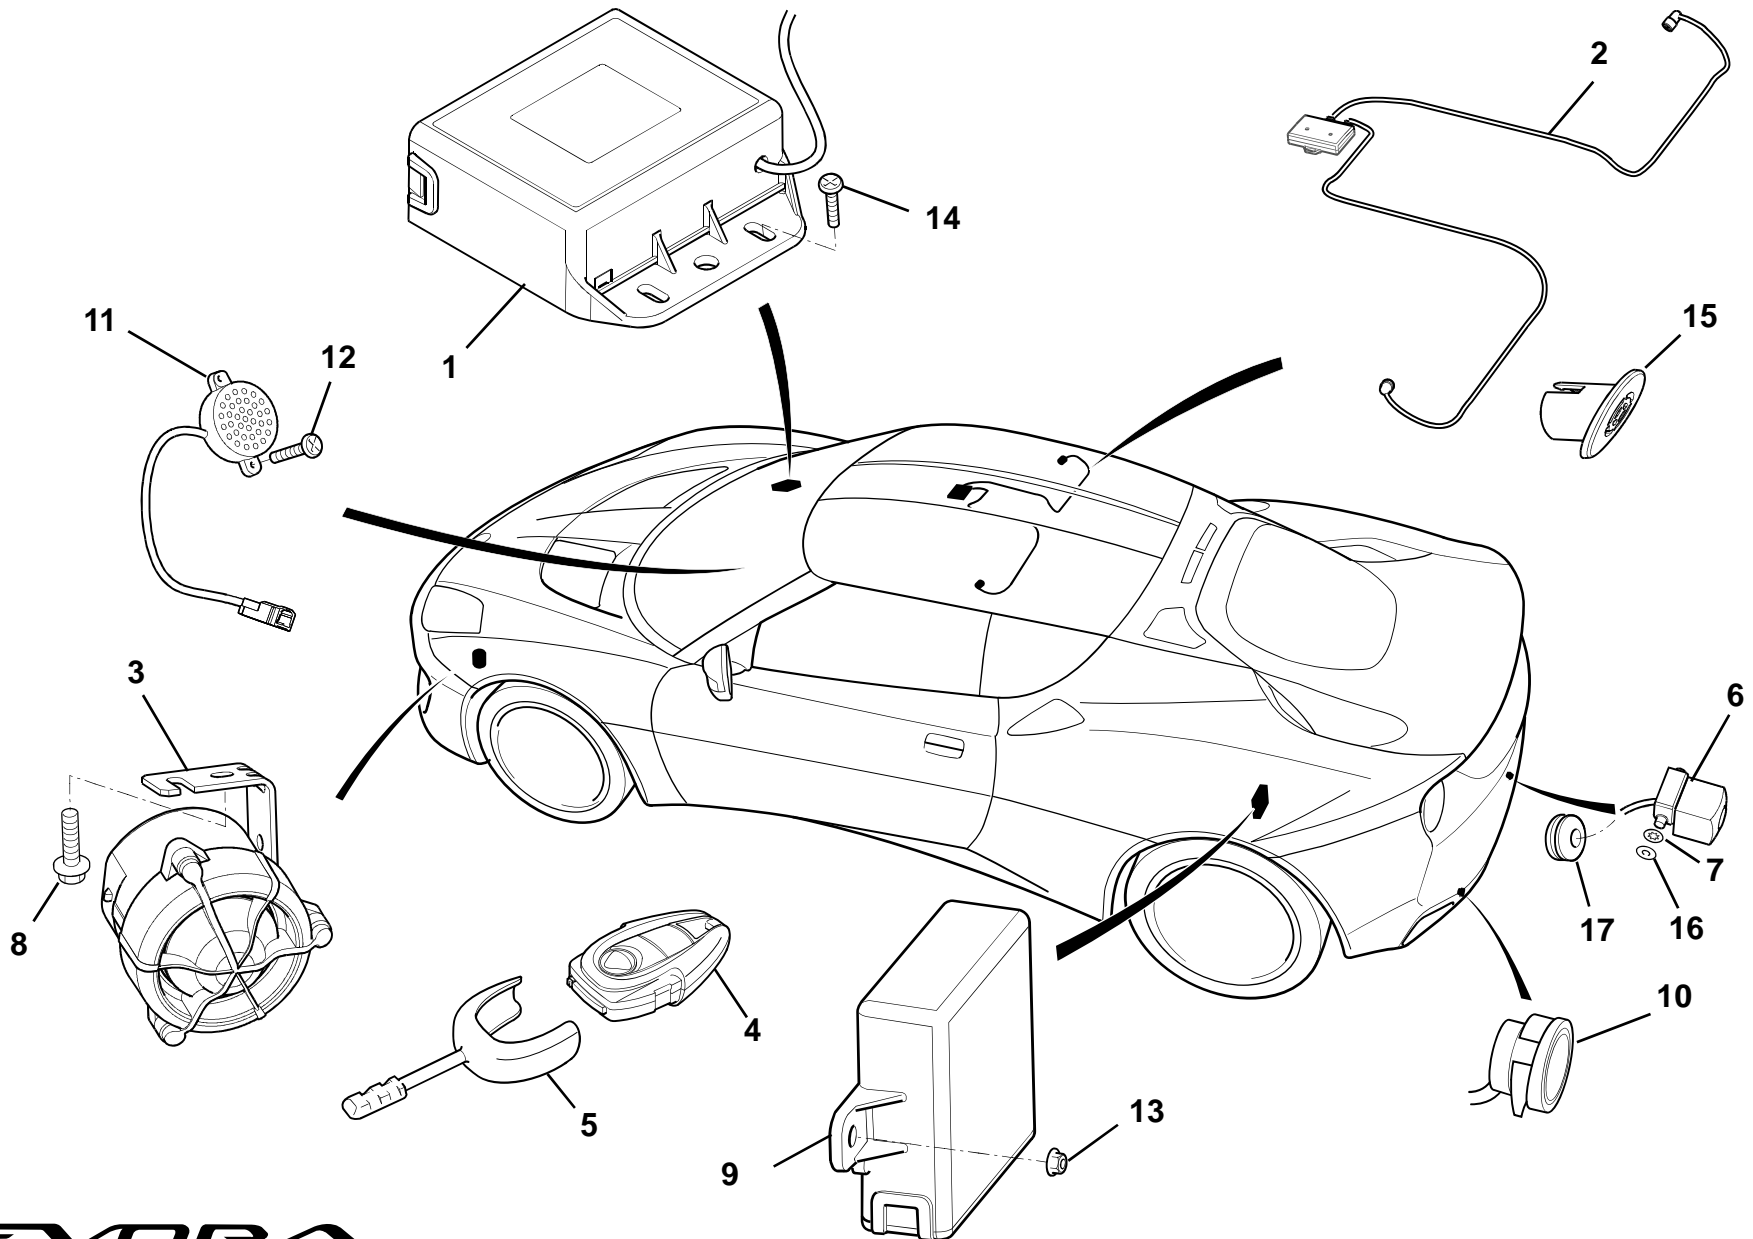

EVORA
SPORT/16T

17.33

Function Code 17.33 Security Alarm System, Parking Sensors & Camera

<u>Dep</u>	<u>Part Description</u>	<u>Remarks</u>	<u>Option</u>	<u>Part Number</u>	<u>Qty</u>
01	Alarm ECU, 433 MHz	Includes 2 transmitter fobs	Common except japan	A132M0604F	1
01a	Alarm ECU, 315 MHz	Includes 2 transmitter fobs	Japan	A132M0223F	1
02	Alarm Ultrasonic Kit			A132M0304F	1
03	Alarm Siren			A132M6172F	1
04	Transmitter Fob 433 MHz			A132M6213S	2
04a	Transmitter Fob 315 MHz		Japan	A132M6214S	2
04b	Transmitter Fob 433 MHz, federal		USA	A132M6224S	2
05	Key Blade, cut	Supply key code		A132H0056S	2
05a	Key Blade, uncut			B132H0018S	2
06	Camera Kit, reversing, Alpine			A132M6238F	1
06a	Camera Kit, reversing, Clarion	Compatible with Alpine INE-W997HD	USA from Vin JH_11017	A132M0612F	1
06b	Bracket, camera mounting, Clarion			A132U1412F	1
07	Washer Shakeproof M5			A075W4045Z	2
08	Screw M6 x 16 hex flg, siren to chassis			A132W5016F	1
09	Rear Parking Aid ECU			A132M0282F	1
10	Sensor Kit, parking aid system	Harness & sensors excluding ECU & Sounder		A132M0382F	1
11	Sounder, parking aid			A132M0516F	1
12	Screw M4 x 16 skt cap hd, sounder			B127W7224F	2
13	Nyloc Nut, M5, flg., module to bootbox			A132W3000F	2