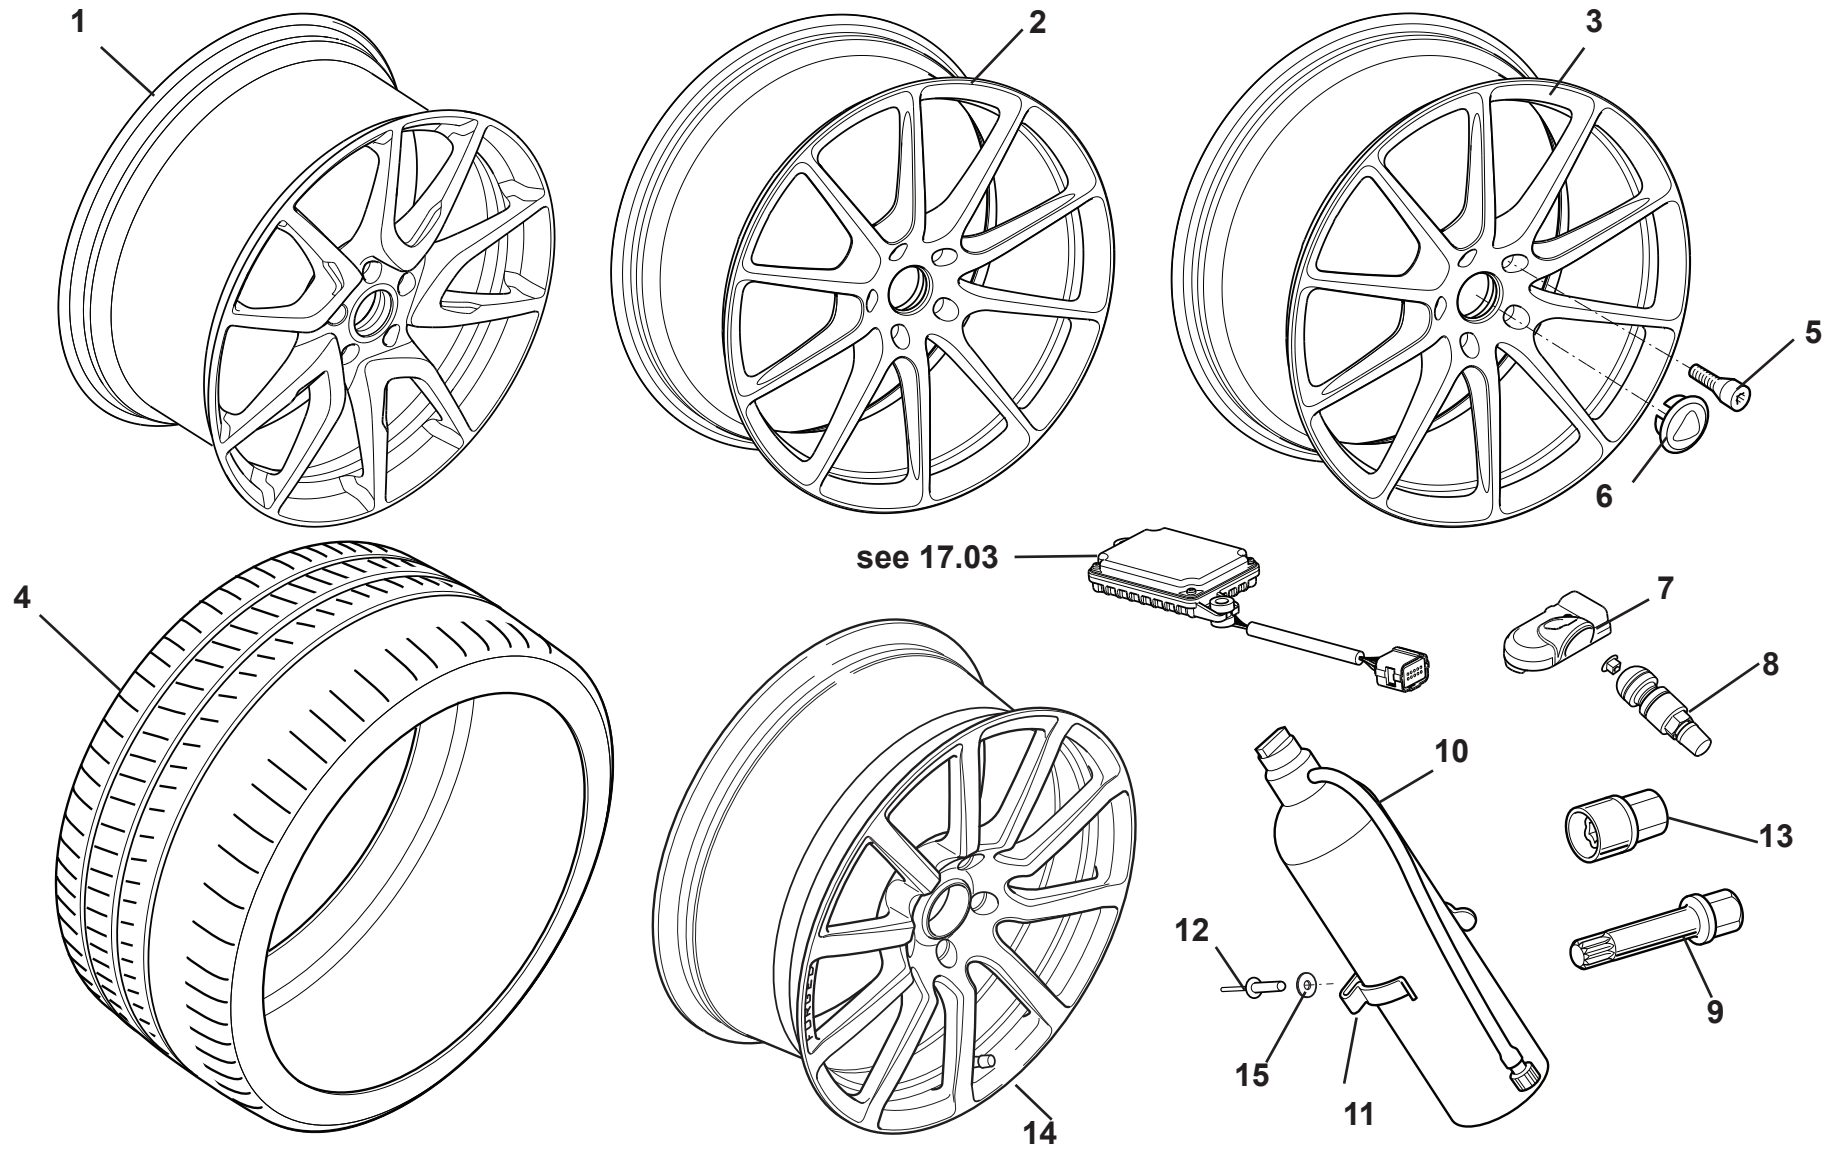

Function Code 33.05 Parking Brake Mechanism

<u>Dep</u>	<u>Part Description</u>	<u>Remarks</u>	<u>Option</u>	<u>Part Number</u>	<u>Qty</u>
01	Parking Brake and Cable Assembly			B132J0300F	1
02	Parking Brake Hand-Grip, alloy,leather*			A132U0211JL	1
03	Cable, parking brake, front			B132J0004F	1
04	Cable, parking brake, rear			C132J0005F	2
05	Equaliser, parking brake cables			A132J0116H	1
06	Screw, M8 x 25, hex. hd., lever fixing			A075W1039Z	2
07	Washer, flat, M8 x 16 x 1.4, lever fixing			A075W4020Z	2
08	Switch, parking brake tell-tale			A132J6060S	1
09	Screw, M3 x 16, pan hd. pozi., switch fixing			A082W5110F	2
10	Nyloc Nut, M3, switch fixing			A079W3060F	2
11	'P' Clip, cable retention			A075Q6013Z	2
12	Bolt, M6 x 40, hex. flg. hd., 'P' clip fixing			A132W2019F	2
13	Spacer, cable retention			A132J0115F	2
14	Clevis Pin			A132J0236S	1
15	Clip, pin retention			A132J0237S	1
16	Parking Brake Assembly, without hand grip			A132J0147F	1
17	Screw, M8 x 20, btn. hd., parking brake assy. Fixing			A132W5051F	2
18	Screw, M6 x 16, hex flg. hd., parking brake assy. Fixing			A132W5003F	2
19	Aluminium Handbrake Release Button			LOTAC05570	1

*Use Trim Order Form LSL654

EVORA
SPORT/GT

34.01

Updated 1st March 2021