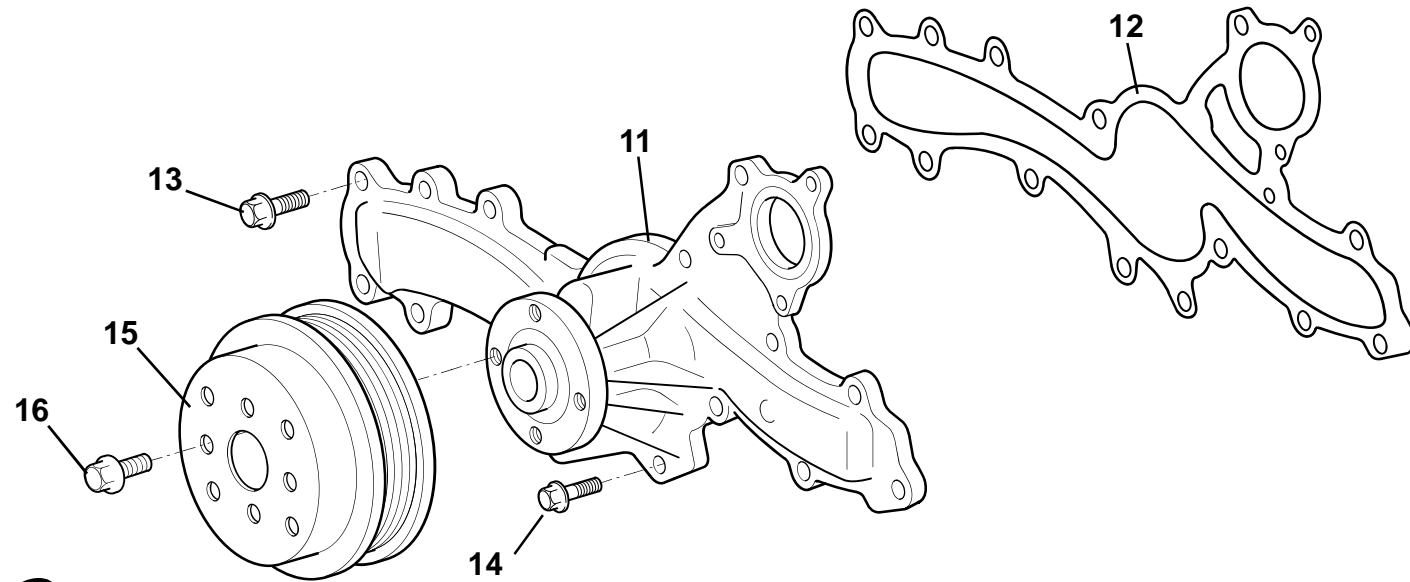

Function Code 40.11 Crankshaft, Bearings, Flywheel

<u>Dep</u>	<u>Part Description</u>	<u>Remarks</u>	<u>Option</u>	<u>Part Number</u>	<u>Qty</u>
14	Oil Seal, crankshaft, rear	Also see 40.02a		A132E6162S	1
15	Retainer Plate, oil seal, crankshaft, rear			A132E6161S	1
16	Bolt, retainer to block			A132E6466S	6
17	Spacer, drive plate front			A132E6290S	1
18	Spacer, drive plate rear		Auto	A132E6291S	1
19	Flywheel Kit see LPB 2020/09	See 47.01 for clutch kit		A142E0006S	1

EVORA
SPORT/GT

40.13