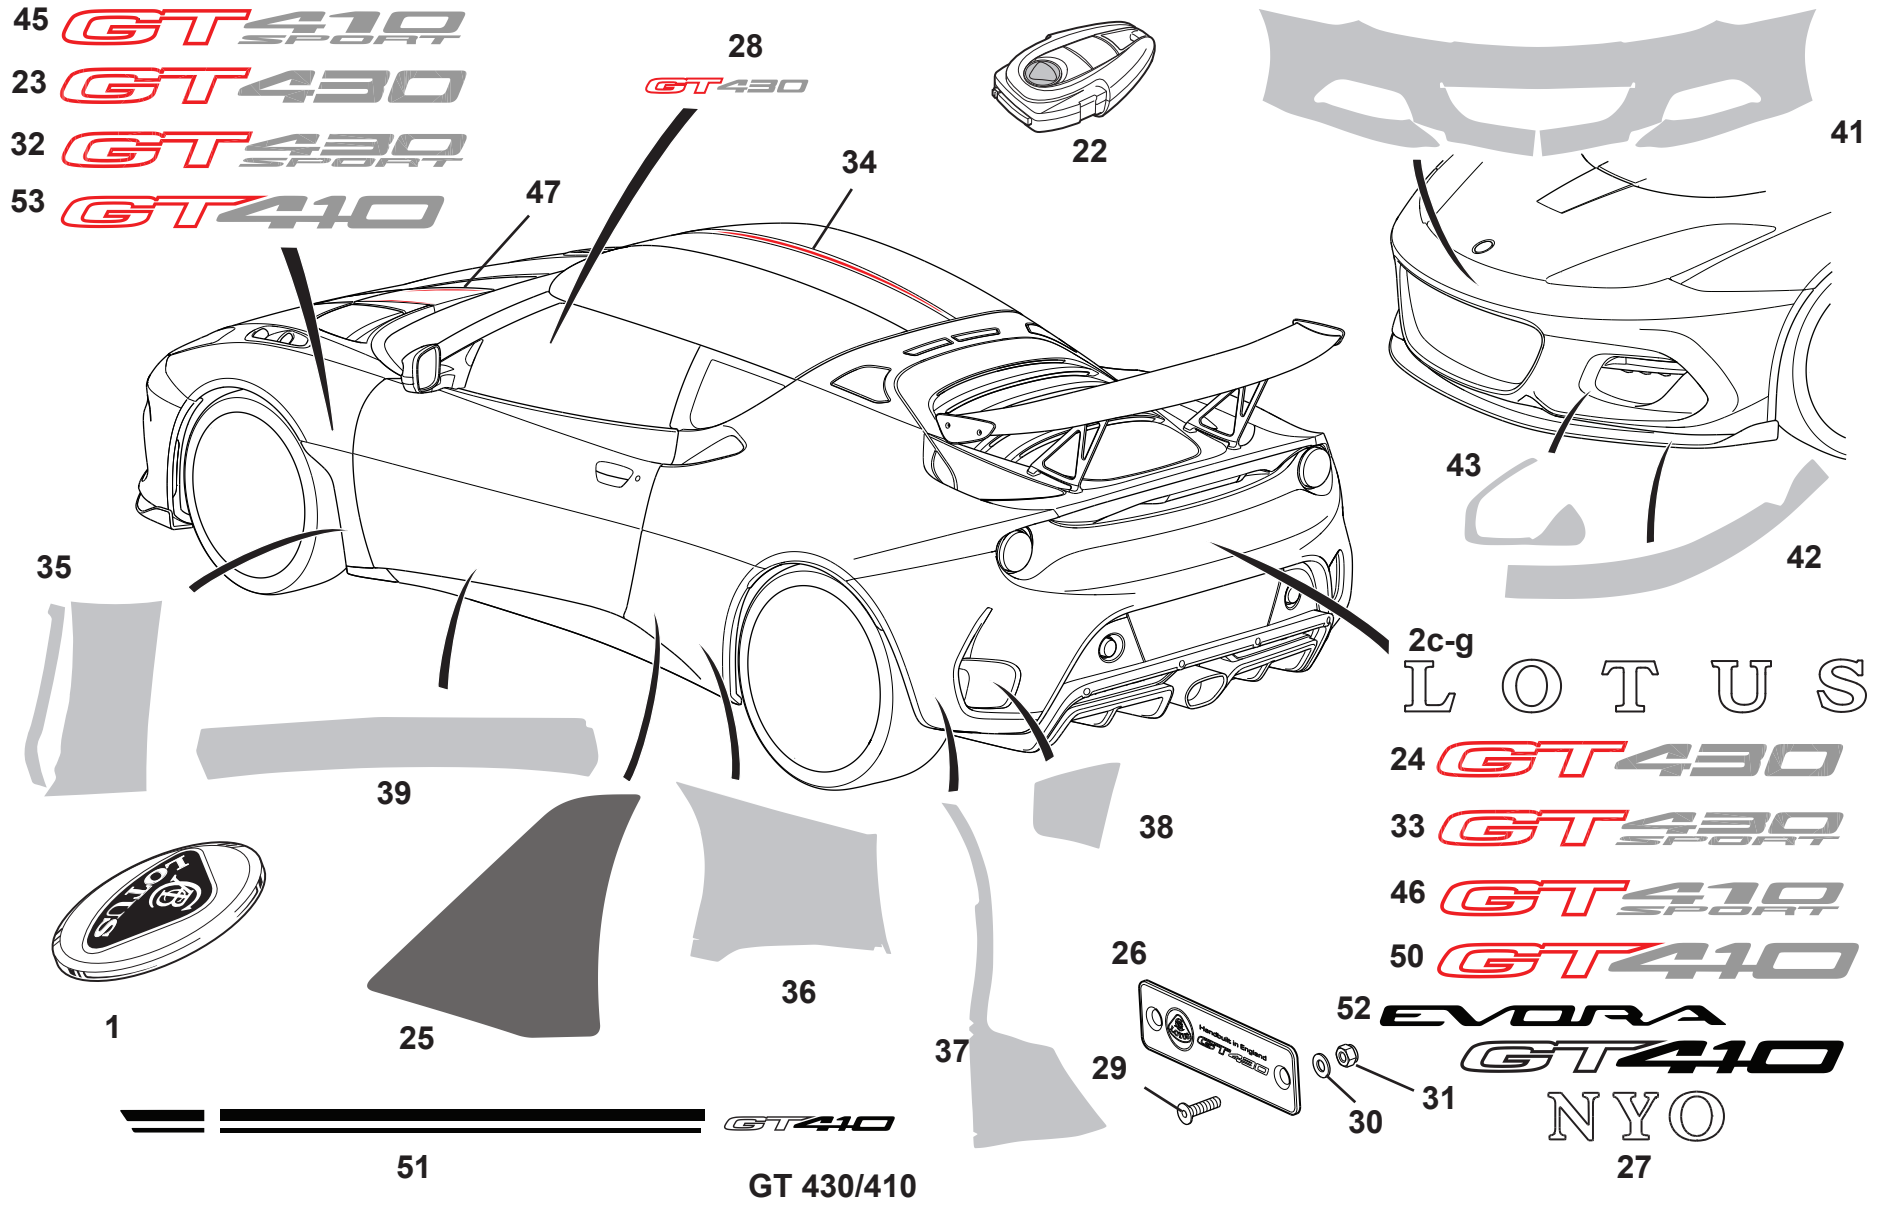

EVORA
SPORT/GT

12.05 page 2

Updated 1st February 2021

Service Parts List

EVORA SPORT/|GT

Function Code 12.05 Decals, Badges & Protective Film

<u>Dep</u>	<u>Part Description</u>	<u>Remarks</u>	<u>Option</u>	<u>Part Number</u>	<u>Qty</u>
01	Nose Badge, Lotus logo			B117U0170F	1
01a	Nose Badge, Lotus NYO logo		China	A120U0224F	1
02	Decal 'LOTUS' Rear, matt black		Sport 410	A132U1299F	1
02a	Decal 'LOTUS' Rear, matt grey		Sport 410	A132U1355F	1
02b	Decal 'LOTUS' Rear, gold		Sport 410 GP	A142U4013F	1
02c	Decal Rear 'Lotus' silver		GT430, GT410 Sport, Fed & Gulf States GT	A710U0056F	1
02d	Decal Rear 'Lotus' dark grey		GT410 Sport, Fed & Gulf States GT	A710U0117F	1
02e	Decal Rear 'Lotus' black		GT410 Sport, Fed & Gulf States GT	A132U1509F	1
02f	Decal Rear 'Lotus NYO' dark grey		GT410 Sport china	A132U1510F	1
02g	Decal Rear 'Lotus NYO' black		GT410 Sport china	A132U1511F	1
03	Decal 'Evora 410 Sport' Rear, matt black		Sport 410	A132U1300F	1
03a	Decal 'Evora 410 Sport' Rear, matt grey		Sport 410	A132U1310F	1
03b	Decal 'Evora 410 Sport' Rear, gold		Sport 410 GP	A142U4012F	1
04	Decal '410 Sport' Side LH, matt black	Includes side stripes	Sport 410	A132U4875F	1
04a	Decal '410 Sport' Side LH, matt grey	Includes side stripes	Sport 410	A132U4879F	1
04b	Decal '410 Sport' Side RH, matt black	Includes side stripes	Sport 410	A132U4876F	1
04c	Decal '410 Sport' Side RH, matt grey	Includes side stripes	Sport 410	A132U4880F	1

EVORA
SPORT/|GT

Function Code: 12.05, Page: 1

Updated 5th April 2021