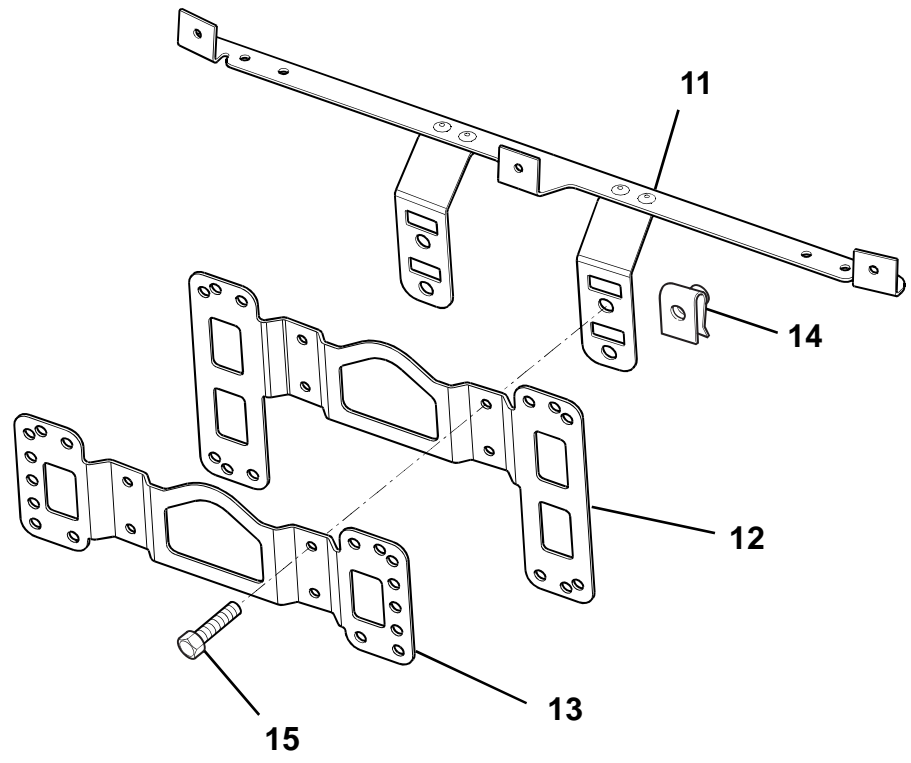

**EVORA**  
**SPORT/GT**

**Function Code 12.07 Licence Plate Mountings**

<u>Dep</u>	<u>Part Description</u>	<u>Remarks</u>	<u>Option</u>	<u>Part Number</u>	<u>Qty</u>
01	Plinth license Plate Front		Sport 410	A132U1164J	1
02	Bracket license Plate Front EU		Sport 410 EU	A132U1198F	1
02a	Bracket license Plate Front, GCC		Sport 410 GCC	A132U1203F	1
02b	Bracket license Plate Front japan		Sport 410 Japan	A132U1199F	1
02c	Bracket license Plate Front, federal	No rivnuts	USA	A132U1200F	1
02d	Bracket license Plate Front, china		China	A132U1201F	1
03	Screw No 6 x 3/8 flg pozi			A075W5019F	5
04	Screw M6 x 16 but cap hd			A082W7105F	4
05	Washer M6 x 15 x 1.5 s/s blk			A082W4133F	4
06	Carrier Plate, rear, license plate, Japan		Sport 410 Japan	A132U0480F	1
07	Screw, M5 x 20, button hd., black, plate to bumper rear		Japan	A111W7152F	4
08	Rawlnut, M5, rubber, plate to bumper rear		Japan	A075W6074F	4
09	Screw, M6 x 16, pan hd. torx S/S		Japan	A117W2213F	4
10	Bracket Assembly Front license plate, EU		GT430, GT410 Sport EU	B710U0045J	1
11	Bracket Assembly Front license plate, Non EU		GT430, GT410 Sport	A710U0136J	1
12	Bracket license Plate Non EU		GT430, GT410 Sport EU	A710U0139F	1
13	Bracket license Plate GCC		GT430, GT410 Sport GCC	A710U0138F	1
14	Speed Clip M5			B100W6372F	4
15	Screw M5 x 16, hex hd			A082W1088F	4