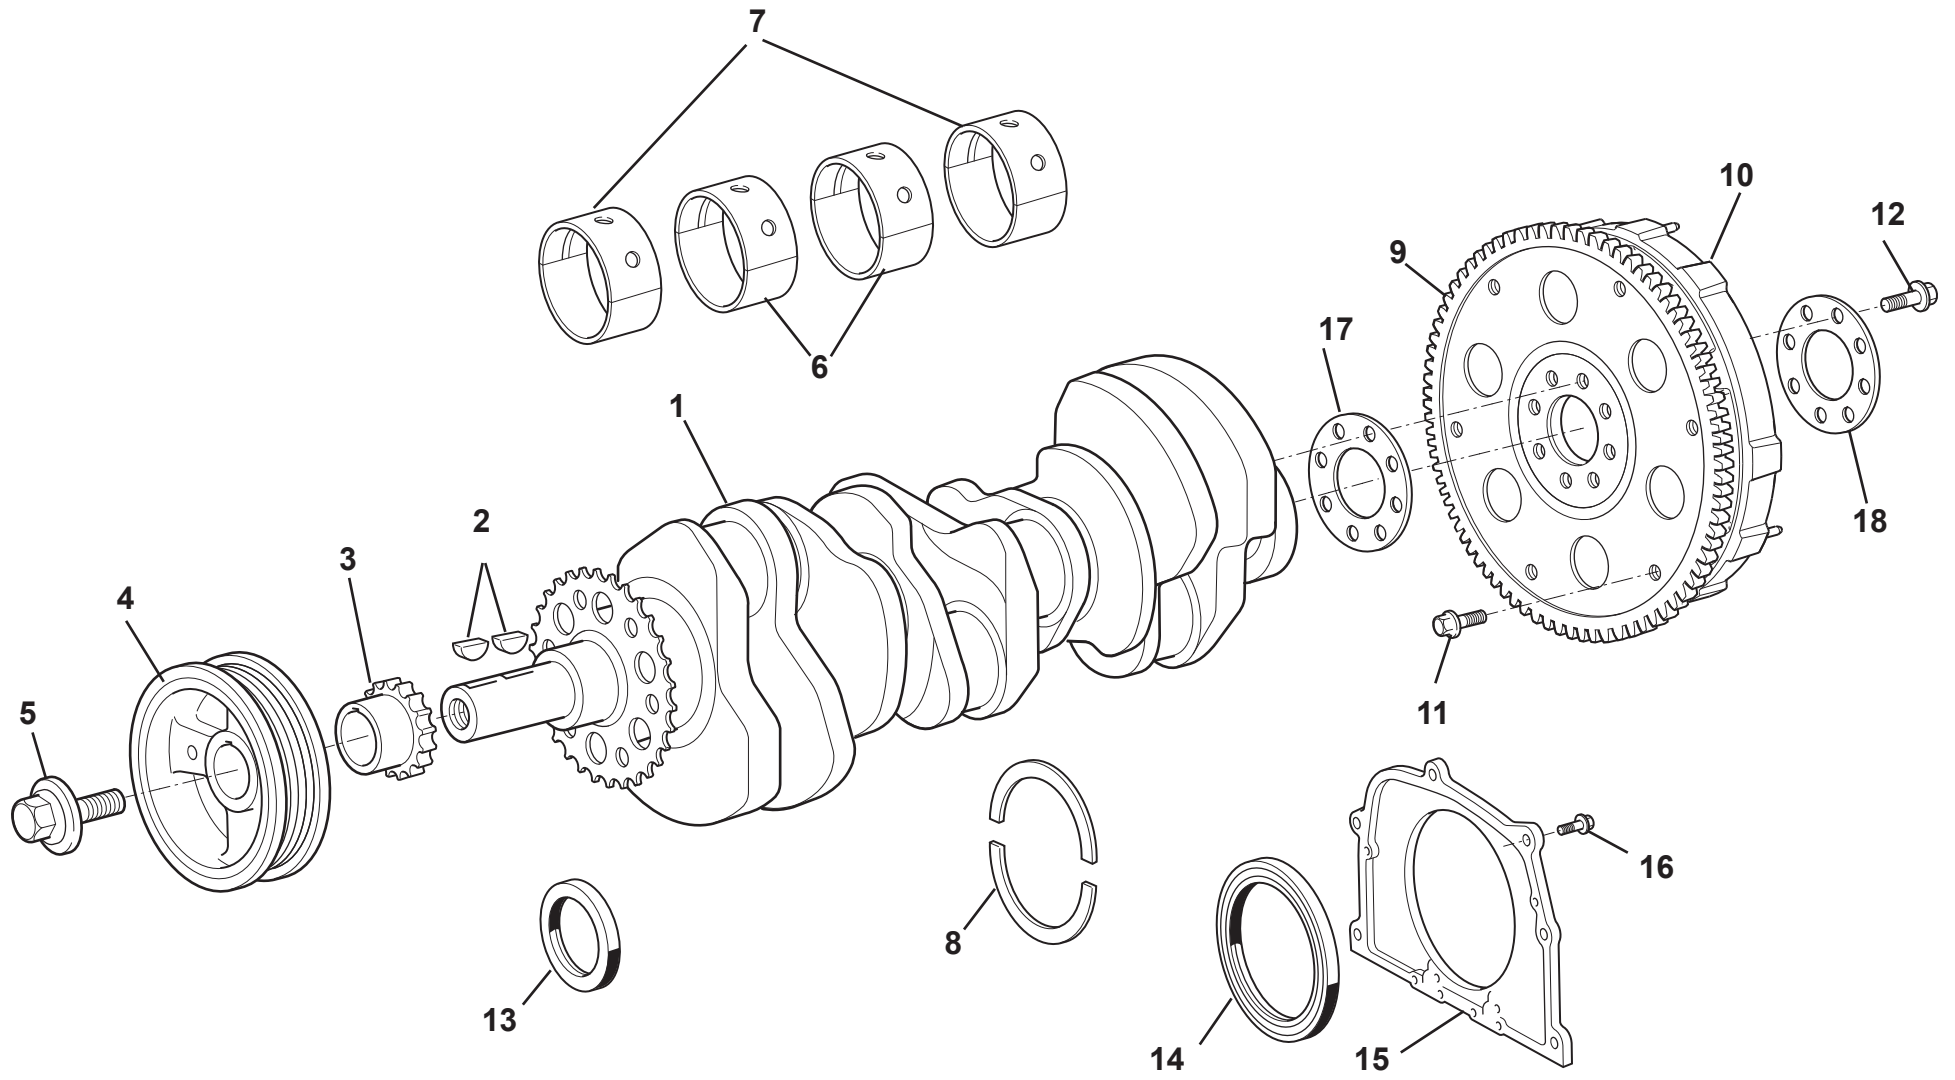

---

**EVORA**  
**SPORT/GT**

**40.09**

---

**Function Code 40.09 Pistons, Con-rods, Liners**

<u>Dep</u>	<u>Part Description</u>	<u>Remarks</u>	<u>Option</u>	<u>Part Number</u>	<u>Qty</u>
01	Piston Assembly	Includes gudgeon pin, circlips		<b>A132E6400S</b>	6
02	Circlip, gudgeon pin retaining			<b>A132E6192S</b>	12
03	Piston Ring Set	Engine set		<b>A132E6193S</b>	1
04	Connecting Rod			<b>A132E6194S</b>	6
05	Bolt, hex. flg. hd., cap to rod			<b>A132E6195S</b>	12
06	Con-rod Bearing Set, (size 1)			<b>A132E6440S</b>	6
06a	Con-rod Bearing Set, (size 2)			<b>A132E6491S</b>	6
06b	Con-rod Bearing Set, (size 3)			<b>A132E6492S</b>	6
06c	Con-rod Bearing Set, (size 4)			<b>A132E6493S</b>	6