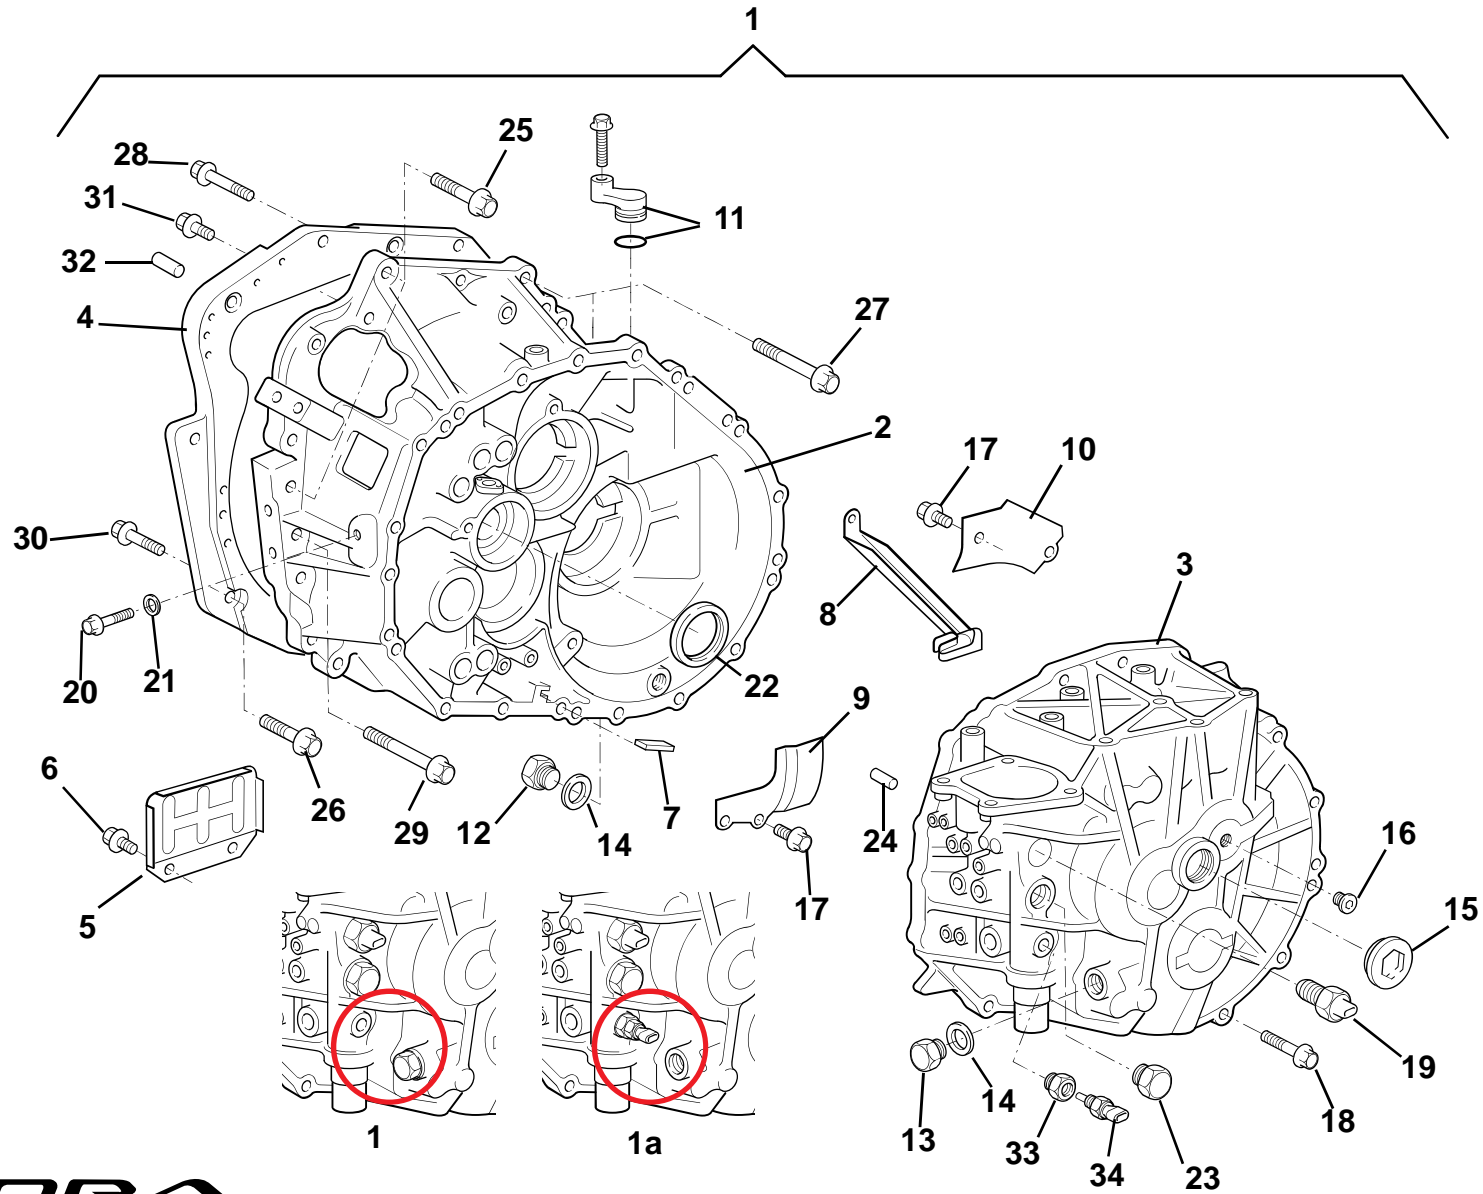

EVORA
SPORT/GT

47.03

Function Code 47.03 Transmission Assembly

<u>Dep</u>	<u>Part Description</u>	<u>Remarks</u>	<u>Option</u>	<u>Part Number</u>	<u>Qty</u>
01	Transmission Assembly, manual 6 speed, sports ratios	Includes Items 8,9,12,13,14,15,16,20,21 from 47.01	Without trans oil cooler up to Vin GH_10257	A132F0325K	1
01a	Transmission Assembly, manual 6 speed, sports ratios	Includes Items 8,9,12,13,14,15,16,20,21 from 47.01	With trans oil cooler from Vin GH_10257	C132F0325K	1
02	Transaxle Casing			A132F6038S	1
03	Transmission Casing			A132F6045S	1
04	Adapter Plate, engine to transmission			A132F0012F	1
05	Cover, flywheel housing lower			A132E6300S	1
06	Bolt, hex. flg. hd., cover fixing			A132E6390S	2
07	Magnet, swarf attraction			A132F6098S	1
08	Pipe, oil receiver			A132F6046S	1
09	Separator, transmission oil			A132F6048S	1
10	Separator, transmission oil			A132F6049S	1
11	Cover, speedometer drive hole	Includes 'O' ring		A132E6334S	1
12	Drain Plug			A120F6041S	1
13	Filler Plug		Up to Vin GH_10257	A131F6053S	1
14	Washer, plug sealing			A132F6170S	2
15	Plug, transmission casing, large			A132F6148S	1
16	Plug, transmission casing, small			A120F6163S	1
17	Bolt, hex. flg. hd., separators to case			A132F6137S	4