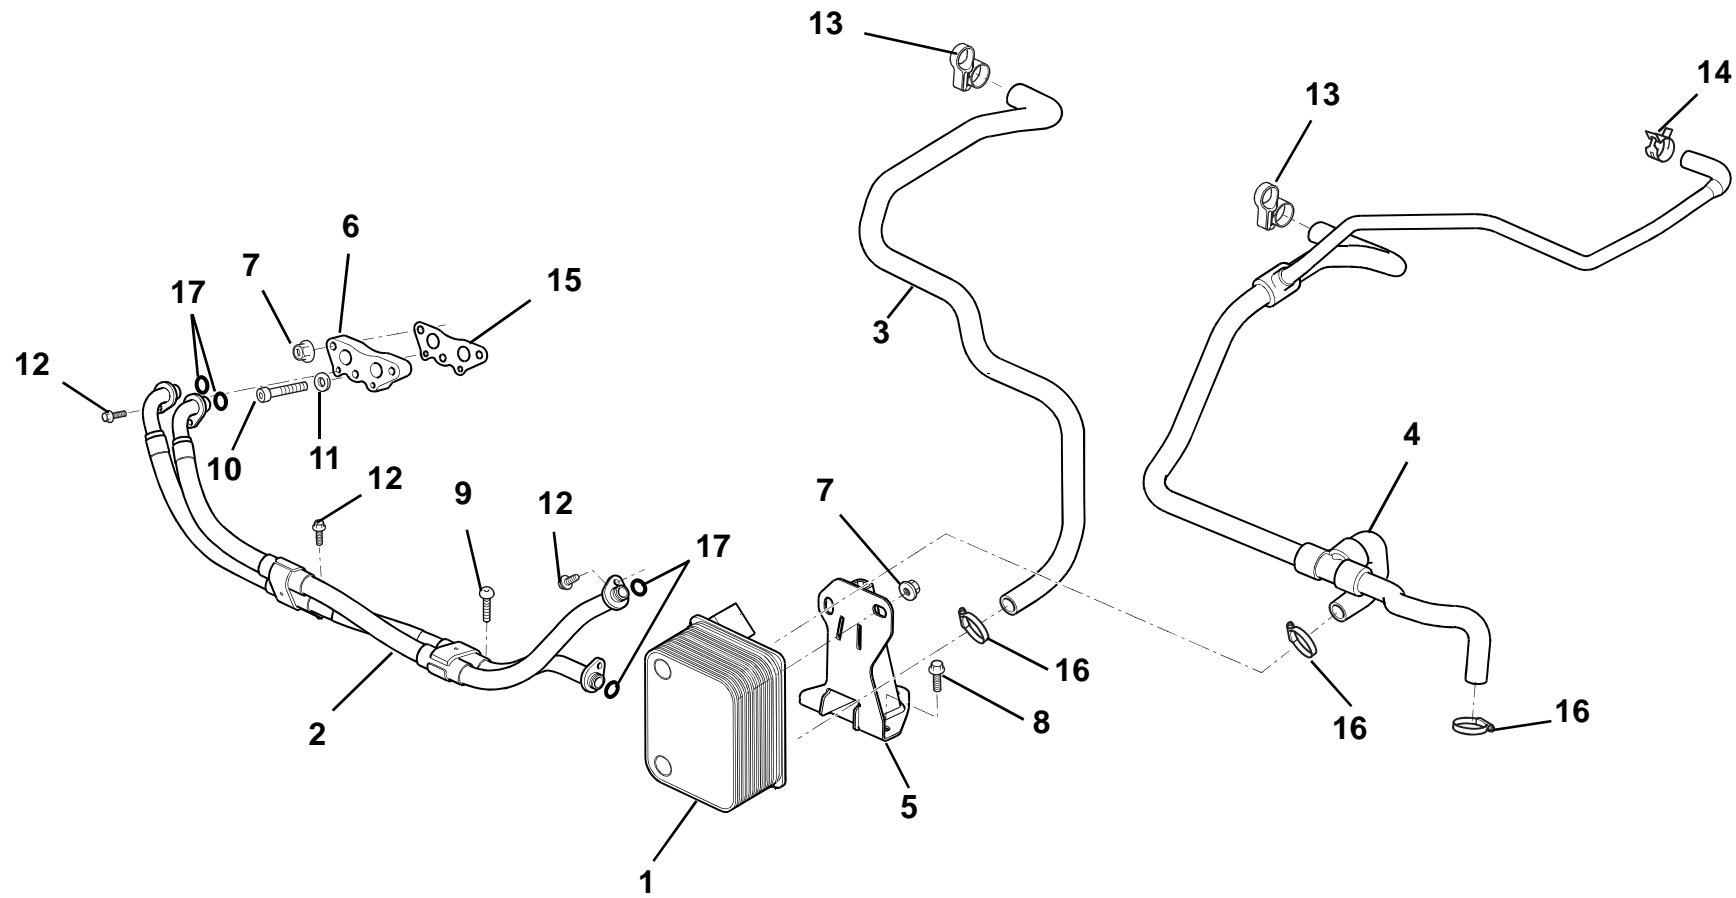

EVORA
SPORT/GT

46.03

Function Code 46.03 Oil Cooler/Heat Exchanger & Pipes

<u>Dep</u>	<u>Part Description</u>	<u>Remarks</u>	<u>Option</u>	<u>Part Number</u>	<u>Qty</u>
01	Oil Cooler Plate			A132K0304F	1
02	Oil Cooler Pipe Assembly	Includes O rings		A132K0354F	1
03	Hose Inlet			A132K0251F	1
04	Hose Return	See 18.05		A132K0256F	1
05	Bracket Oil Cooler			B132K0288F	1
06	Adapter Plate, oil cooler pipes			B132K0303F	1
07	Nut M8 hex flg, oil cooler bracket			A111W3154F	4
08	Screw M8 x 20 hex flg hd, oil cooler bracket			A132W5005F	3
09	Screw M6 x16 btn cap hd, oil cooler pipes			A082W7105F	2
10	Bolt M8 x 40 cap hd, oil cooler pipes			A100W7067F	3
11	Washer Flat M8 x 16.5 x 1.6			A111W4175F	3
12	Screw M6 x 16 hex flg hd, oil cooler pipes			A132W5003F	6
13	Hose Clamp			A079K6018F	2
14	Hose Clamp, hose to header tank			A120W6739F	1
15	Gasket, hose assembly to sump			A132E0060S	1
16	Hose Clamp			A079K6018F	3
17	'O' Ring			A132K6020S	4