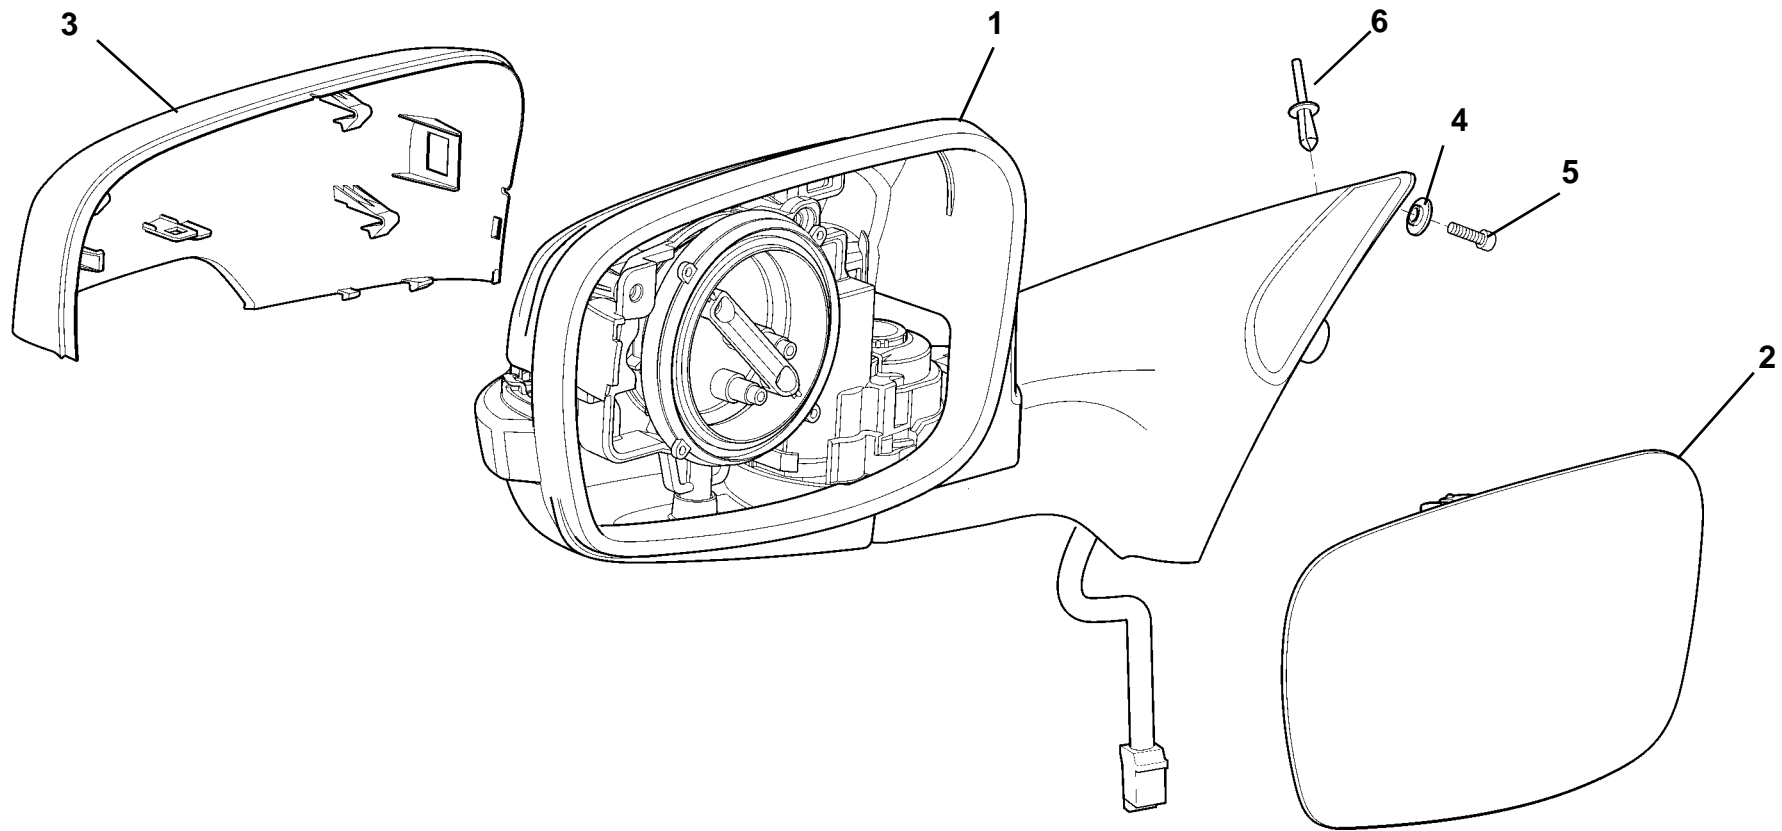

**EVORA**  
**SPORT/GT**

**Function Code 12.07 Licence Plate Mountings**

<u>Dep</u>	<u>Part Description</u>	<u>Remarks</u>	<u>Option</u>	<u>Part Number</u>	<u>Qty</u>
01	Plinth license Plate Front		Sport 410	A132U1164J	1
02	Bracket license Plate Front EU		Sport 410 EU	A132U1198F	1
02a	Bracket license Plate Front, GCC		Sport 410 GCC	A132U1203F	1
02b	Bracket license Plate Front japan		Sport 410 Japan	A132U1199F	1
02c	Bracket license Plate Front, federal	No rivnuts	USA	A132U1200F	1
02d	Bracket license Plate Front, china		China	A132U1201F	1
03	Screw No 6 x 3/8 flg pozi			A075W5019F	5
04	Screw M6 x 16 but cap hd			A082W7105F	4
05	Washer M6 x 15 x 1.5 s/s blk			A082W4133F	4
06	Carrier Plate, rear, license plate, Japan		Sport 410 Japan	A132U0480F	1
07	Screw, M5 x 20, button hd., black, plate to bumper rear		Japan	A111W7152F	4
08	Rawlnut, M5, rubber, plate to bumper rear		Japan	A075W6074F	4
09	Screw, M6 x 16, pan hd. torx S/S		Japan	A117W2213F	4
10	Bracket Assembly Front license plate, EU		GT430, GT410 Sport EU	B710U0045J	1
11	Bracket Assembly Front license plate, Non EU		GT430, GT410 Sport	A710U0136J	1
12	Bracket license Plate Non EU		GT430, GT410 Sport EU	A710U0139F	1
13	Bracket license Plate GCC		GT430, GT410 Sport GCC	A710U0138F	1
14	Speed Clip M5			B100W6372F	4
15	Screw M5 x 16, hex hd			A082W1088F	4