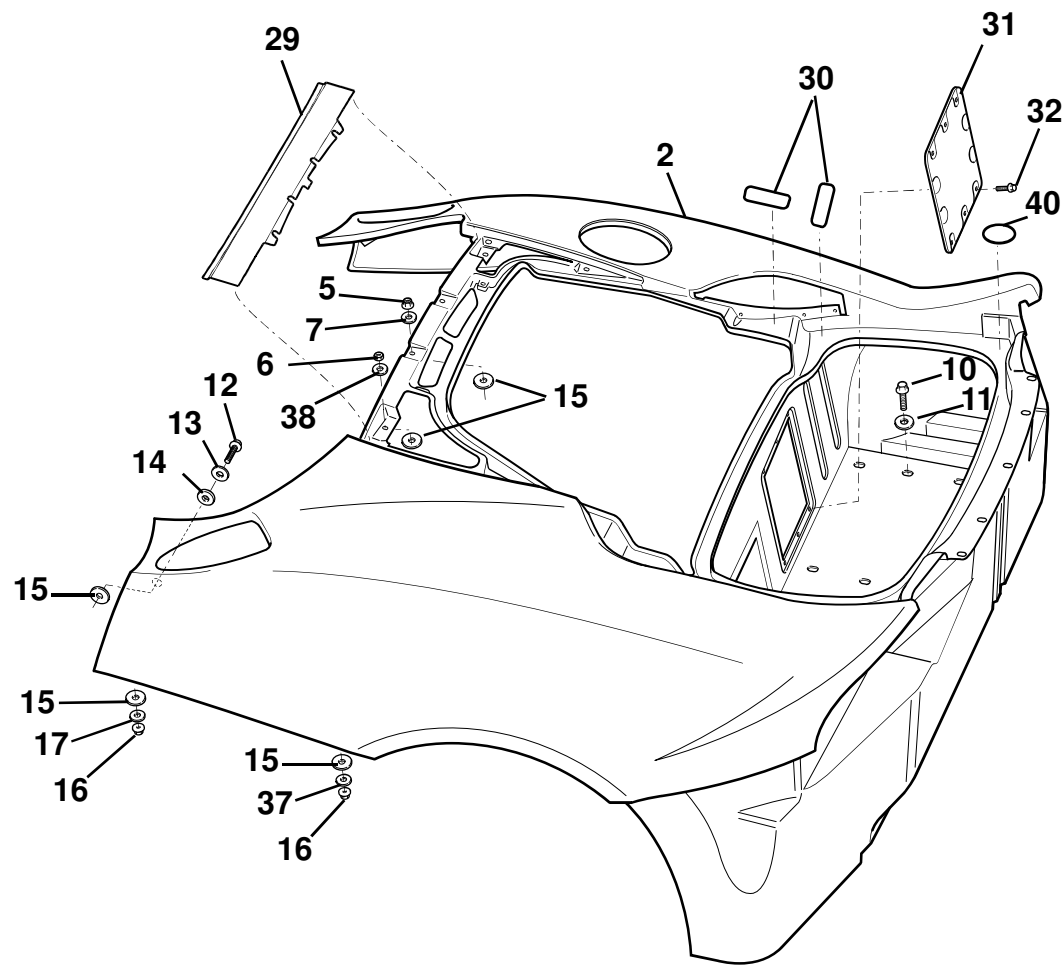

EVORA
SPORT/GT

10.01 page 1

Updated 7th September 2020