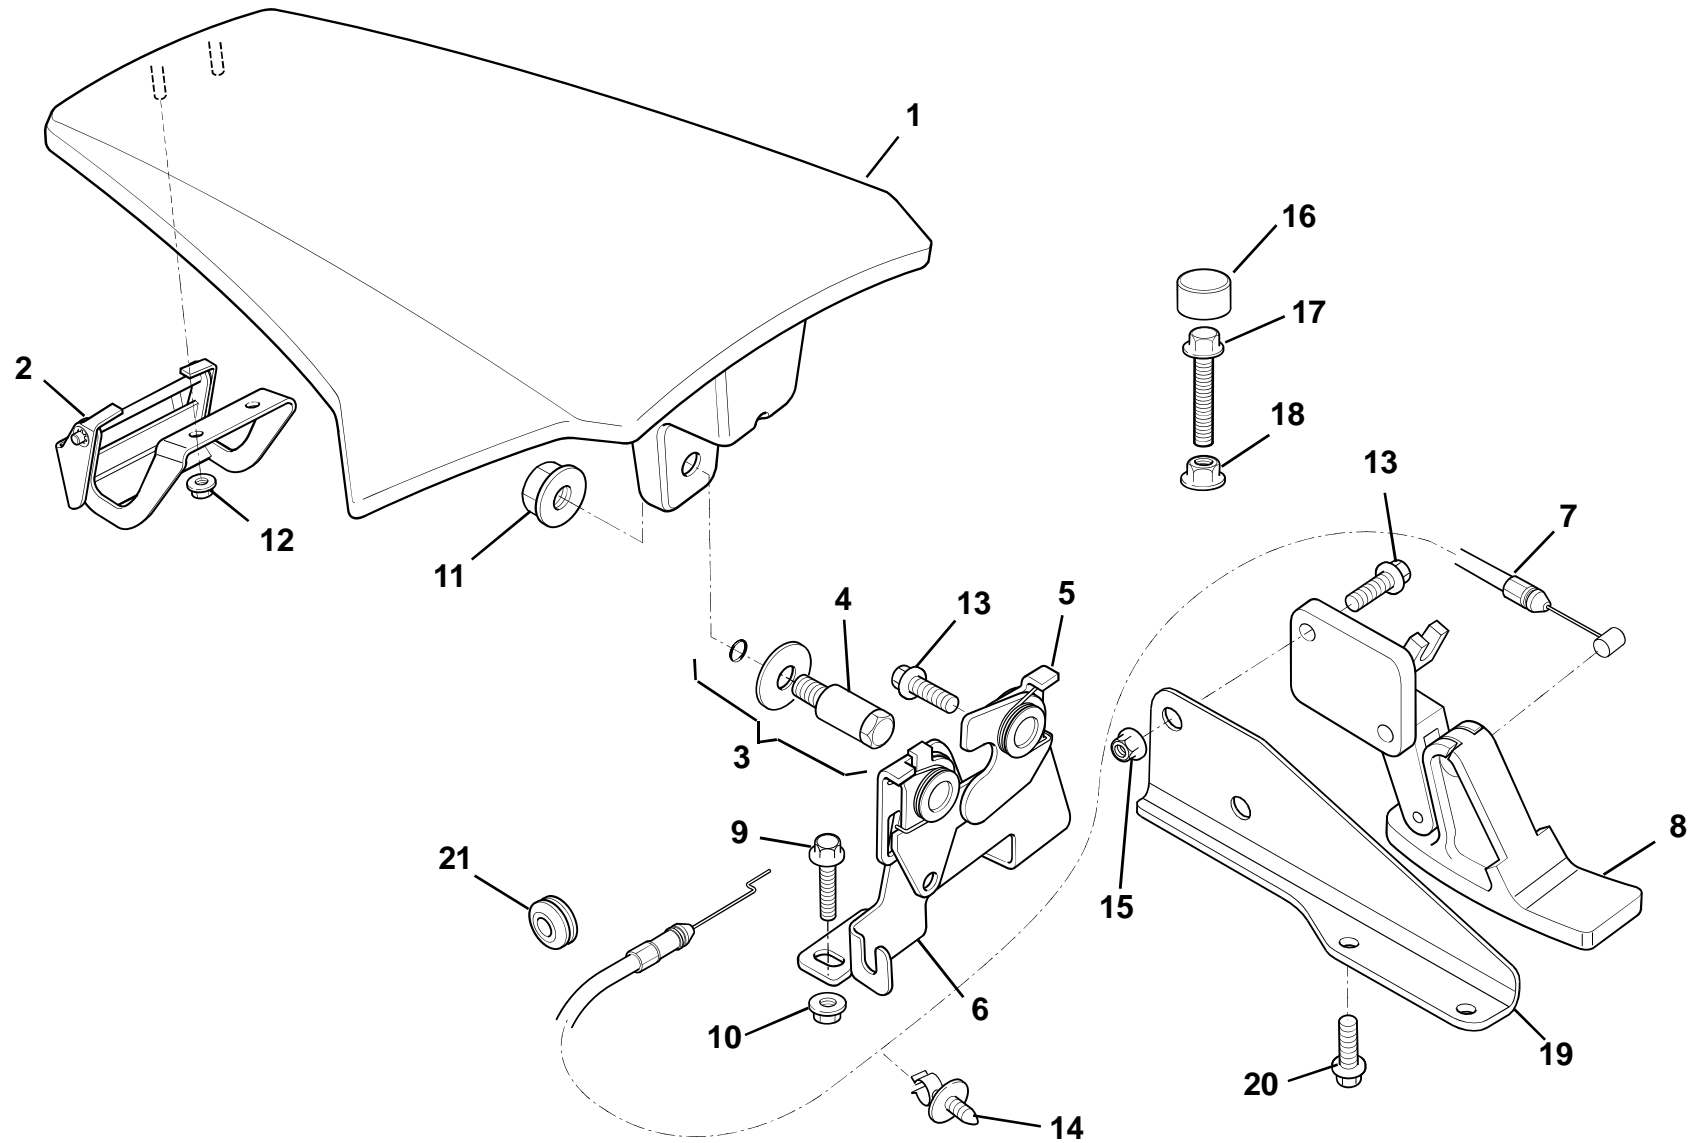

---

**EVORA**  
**SPORT/GT**

10.09

**Function Code 10.09 Front Services Access Panels**

<u>Dep</u>	<u>Part Description</u>	<u>Remarks</u>	<u>Option</u>	<u>Part Number</u>	<u>Qty</u>
01	Access Hatch, front		Primed	A132B0013K	1
01a	Access Hatch, front, Carbon, laquered			A132B0564F	1
02	Hinge Assembly, front hatch			B132U0034F	1
03	Striker Bolt Assembly	Not including Item 04		A132U6051F	1
04	Collar, striker pin			A132U0379F	1
05	Latch Assembly			A132U6088F	1
06	Plate, latch mounting			B132U0274F	1
07	Cable Assembly, hatch release			A132U0370F	1
08	Lever, hatch release LHD			A132B6028F	1
08a	Lever, hatch release RHD			A132B6113F	1
09	Screw, M6 x 12, hex. flg. hd., latch plate to body			A132W5010F	2
10	Nut, flg. M6, latch plate to body			A117W3180F	2
11	Nut, flg. M8, striker to hatch			A132W3006F	1
12	Nyloc Nut, flg, M5, hinge to hatch			A132W3000F	2
13	Screw, M6 x 14, hex. flg. hd., latch & lever fixing			A116W5233F	4
14	Clip Firtree			A120W6893F	1
15	Nut, flg. M6, lever to bracket			A117W3180F	2
16	Rubber Buffer, hatch stop			X046B6113Z	2
17	Screw, M6 x 30, hex. flg. hd., hatch stop			A132W5014F	2
18	Nut, flg. M6, hatch stop			A117W3180F	2
19	Bracket, lever RH LHD			B132B4332F	1