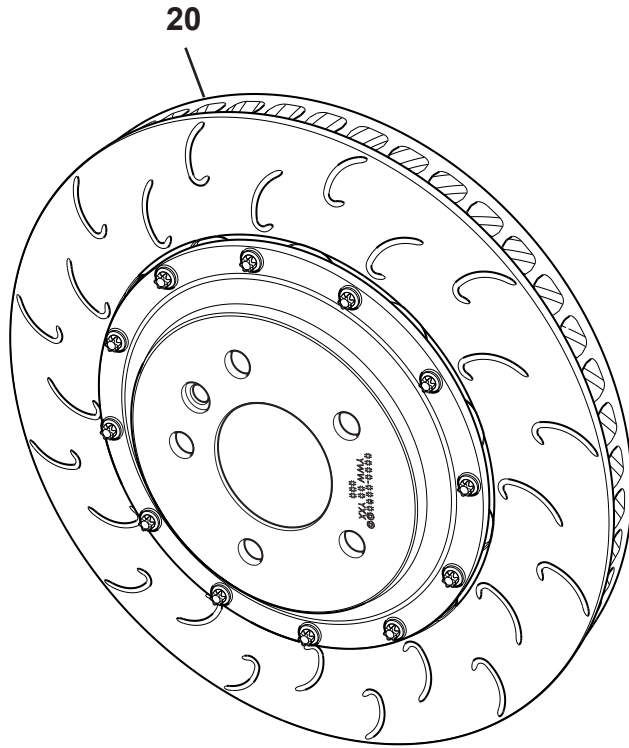

See LPB 2020/07 for Disc & Pad multiple purchase part numbers

EVORA
SPORT/GT

33.01 page 2

Service Parts List

Function Code 33.01 Brake Discs, Calipers, & Parking Brake Assembly

<u>Dep</u>	<u>Part Description</u>	<u>Remarks</u>	<u>Option</u>	<u>Part Number</u>	<u>Qty</u>
01	Brake Disc, front, two piece cross-drilled, LH	Not available as single disk see 01b		A132J4103F	1
01a	Brake Disc, front, two piece cross-drilled, RH	Not available as single disk see 01b		A132J4104F	1
01b	Brake Discs, front, two piece cross-drilled, (Pair)	For multiple purchase part numbers see LPB 2020/07		A132J4103/04F/1	1
02	Brake Disc, rear, two piece cross-drilled, LH	Not available as single disk see 02b		A132J4113F	1
02a	Brake Disc, rear, two piece cross-drilled, RH	Not available as single disk see 02b		A132J4114F	1
02b	Brake Discs, rear, two piece cross-drilled, (Pair)	For multiple purchase part numbers see LPB 2020/07		A132J4113/14F/1	1
03	Brake Caliper, front, red, LH	Includes pads		A132J4083F	1
03a	Brake Caliper, front, yellow, LH	Includes pads		A132J4097F	1
03b	Brake Caliper, front, black, LH	Includes pads		A132J4085F	1
03c	Brake Caliper, front, red, RH	Includes pads		A132J4084F	1
03d	Brake Caliper, front, yellow RH	Includes pads		A132J4098F	1
03e	Brake Caliper, front, black, RH	Includes pads		A132J4086F	1
04	Brake Caliper, rear, red, LH	Includes pads		A132J4119F	1
04a	Brake Caliper, rear, yellow LH	Includes pads		A132J4117F	1
04b	Brake Caliper, rear, black, LH	Includes pads		A132J4121F	1