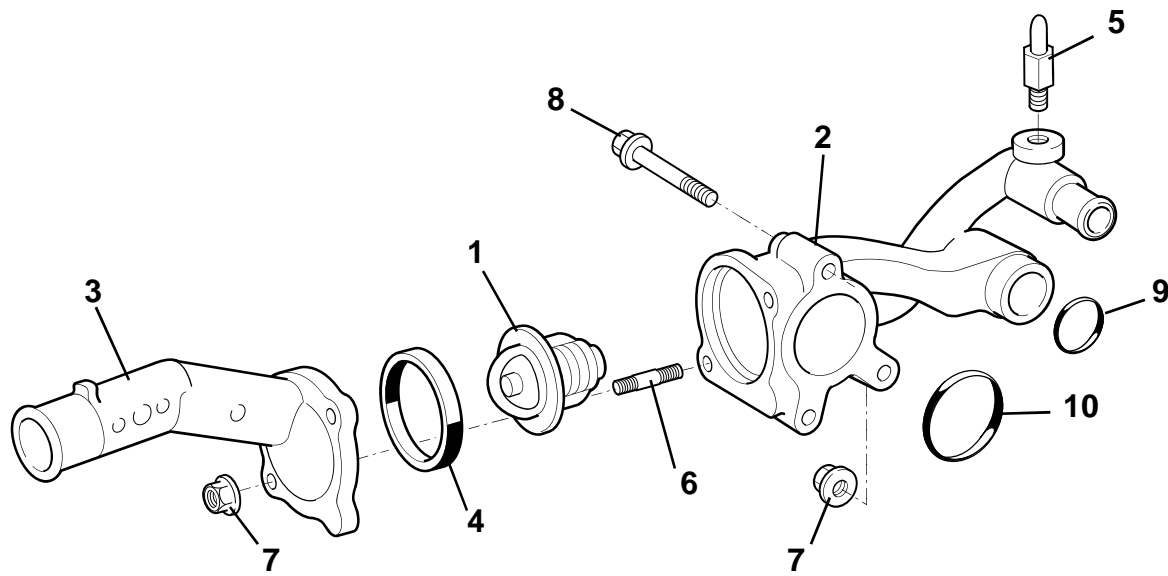

Function Code 40.11 Crankshaft, Bearings, Flywheel

<u>Dep</u>	<u>Part Description</u>	<u>Remarks</u>	<u>Option</u>	<u>Part Number</u>	<u>Qty</u>
14	Oil Seal, crankshaft, rear	Also see 40.02a		A132E6162S	1
15	Retainer Plate, oil seal, crankshaft, rear			A132E6161S	1
16	Bolt, retainer to block			A132E6466S	6
17	Spacer, drive plate front			A132E6290S	1
18	Spacer, drive plate rear		Auto	A132E6291S	1
19	Flywheel Kit see LPB 2020/09	See 47.01 for clutch kit		A142E0006S	1

EVORA
SPORT/GT

40.13