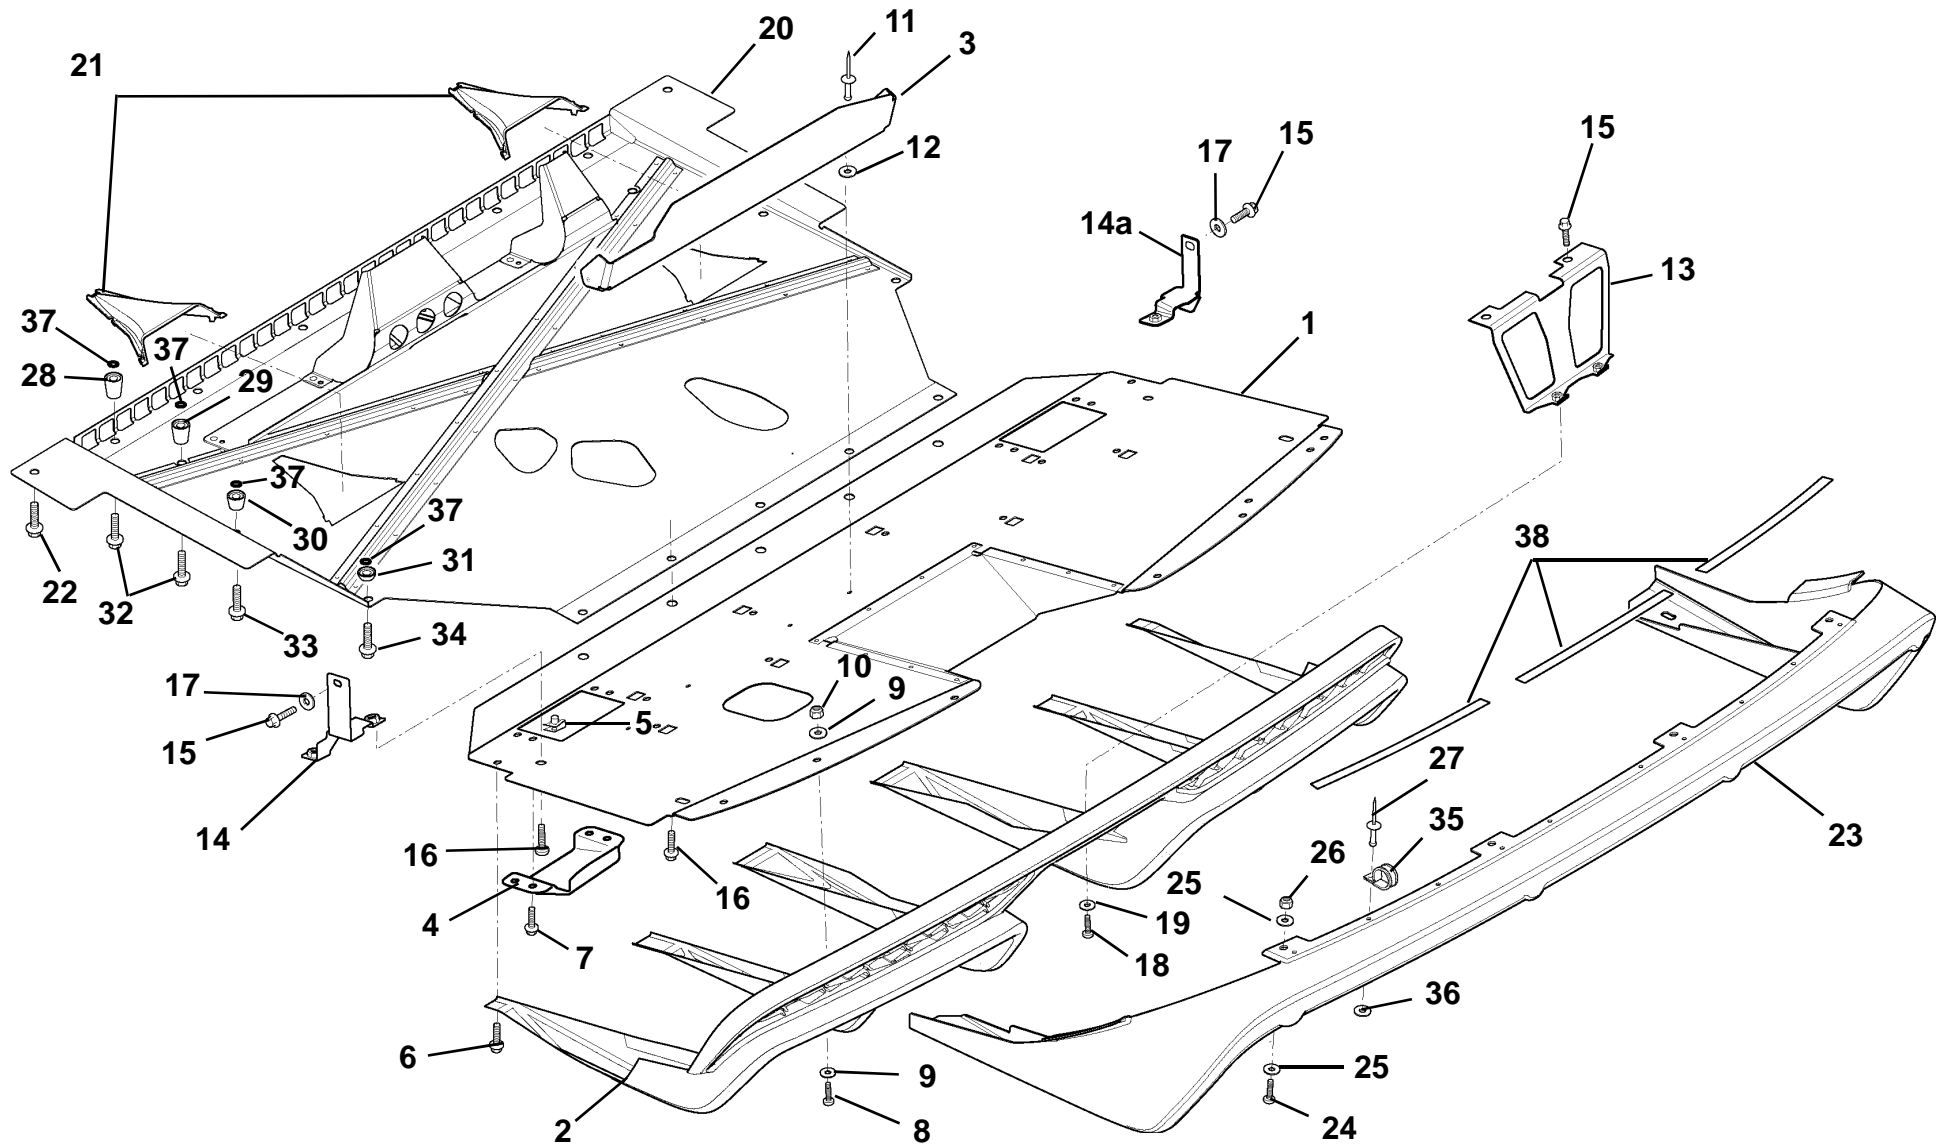

Function Code 10.23 Bumpers, Valences Spoilers & Aerofoils

<u>Dep</u>	<u>Part Description</u>	<u>Remarks</u>	<u>Option</u>	<u>Part Number</u>	<u>Qty</u>
83	Lip Seal Spoiler		GT 430 Sport & GT 410 Sport	A710U0120F	1
84	Front Splitter, carbon		GT430	A710U0018F	1
85	Lip Seal Spoiler		Sport 410, Fed & Gulf States GT	A132U1362F	1
86	Scrivet			A120W6848F	17
87	Spacer			A132U0496F	2
88	Screw M6 x 16 skt hd, rear wing			A082W7105F	4
89	Foam Self Adhesive, 20mm x 10mm			A132U6062V	2.2m
90	Bumper Overrider Assembly		Fed GT	A710U0154J	1
91	Screw M6 x 16 csk skt hd.			A918W7120F	2
92	Jacknut M6			A075W3031Z	2

EVORA
SPORT/GT