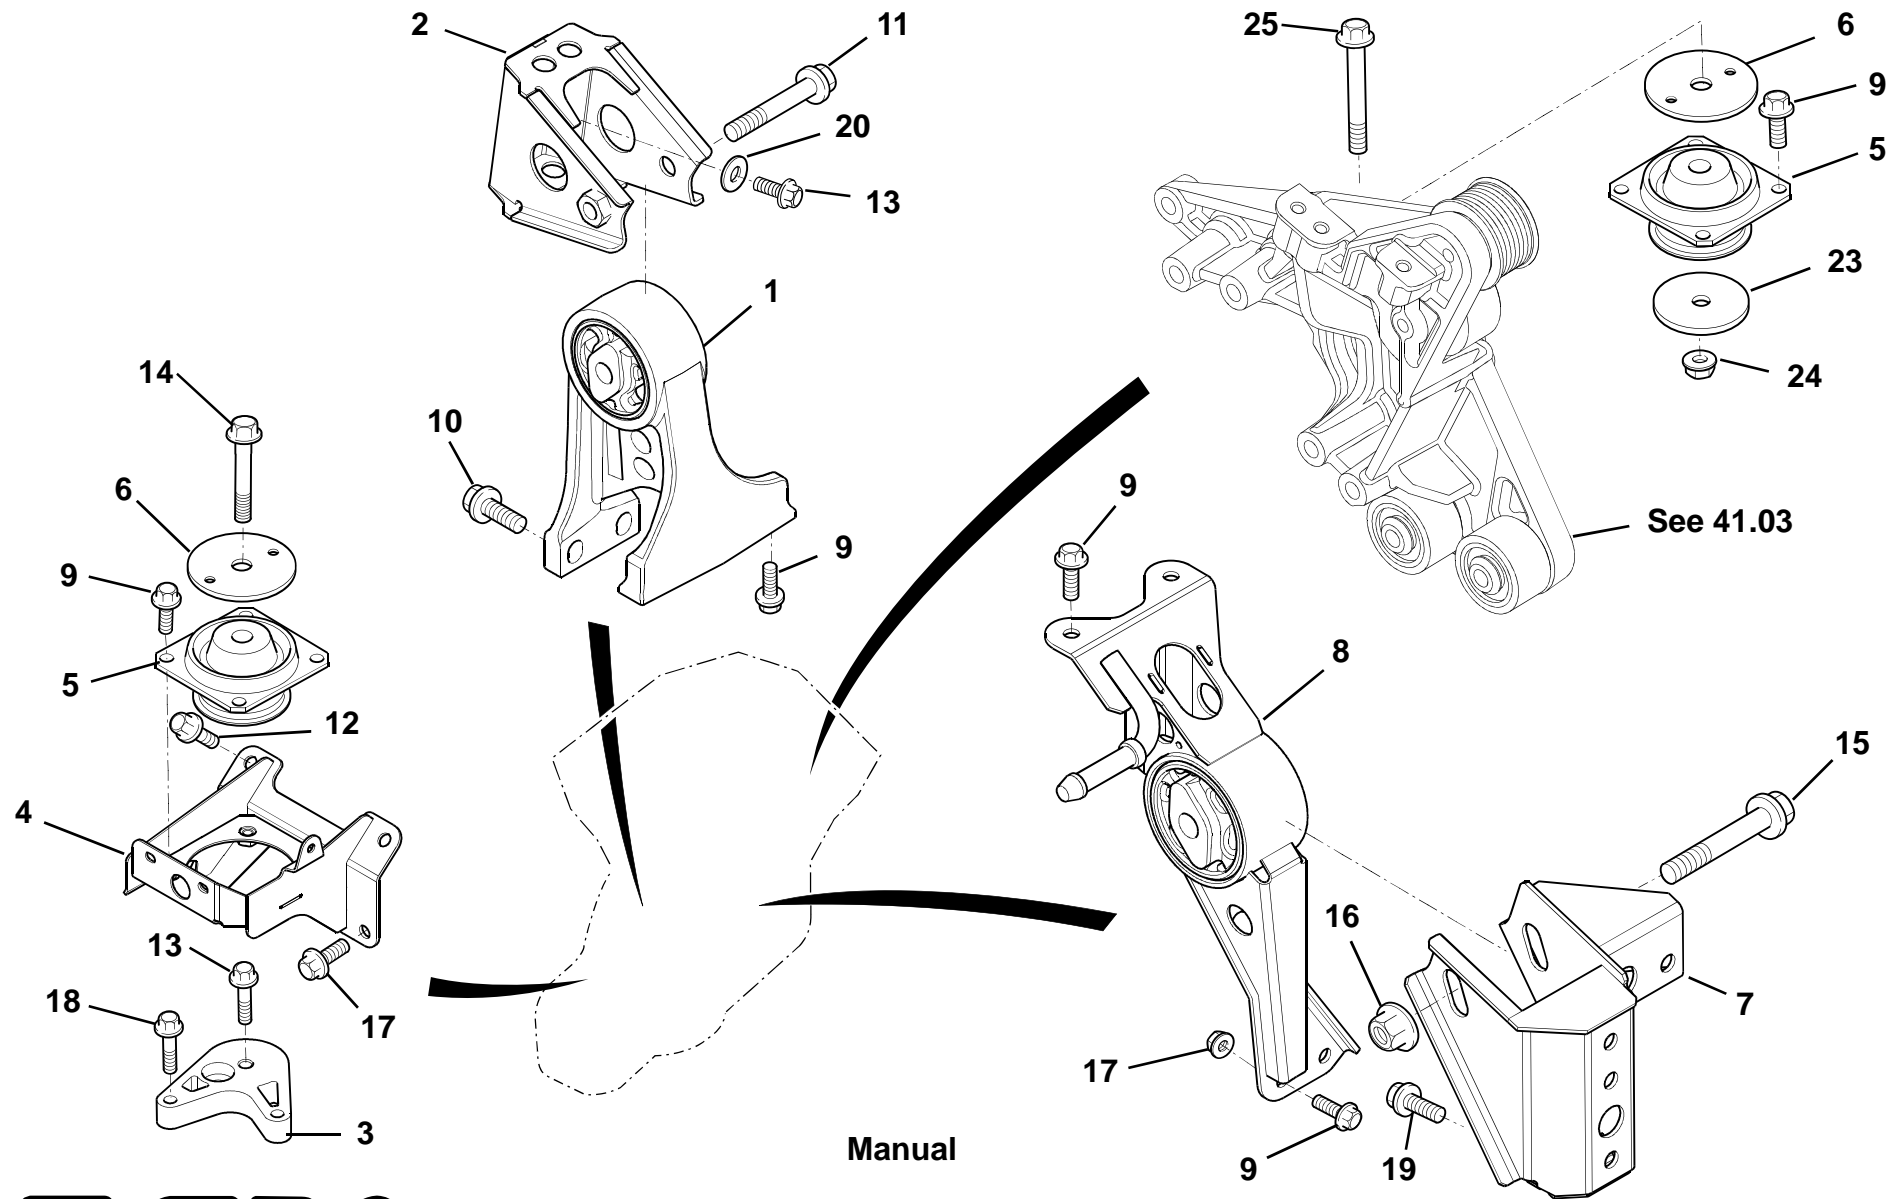

Function Code 40.01 Engine Block & Oil Pick Up

<u>Dep</u>	<u>Part Description</u>	<u>Remarks</u>	<u>Option</u>	<u>Part Number</u>	<u>Qty</u>
01	Cylinder Block Assembly			A132E6144S	1
02	Dowell Pin, block to idler bracket			A132E6157S	1
03	Dowell Pin, block - sump. engine mount, F/R covers			A132E6155S	8
04	Dowell Pin, block to cylinder heads			A132E6156S	4
05	Dowell, block to end plate			A132E6158S	2
06	Bolt, bearing cap, inner			A132E6147S	8
07	Bolt, main bearing cap, outer			A132E6146S	8
08	Bolt, main bearing cap cross retention	Front and centre pair of caps		A132E6148S	6
09	Bolt, main bearing cap cross retention, rear	Rear cap		A132E6149S	2
10	Sealing Washer, cross-bolts			A132E6154S	4
11	Drain Cock Assembly	Includes screw		A132E6159S	2
11a	Plug screw, drain cock			A120E6441S	2
12	Stud, block to front cover			A132E6152S	2
13	Oil Pick-up Pipe Assembly			A132E6420S	1
14	Gasket, pick-up pipe	Also see 40.02a		A132E6234S	1
15	Nut, flg, pipe to front cover			A132E6473S	2
16	Screw, hex. flg. hd., pipe retention			A132E6173S	1

EVORA
SPORT/GT

40.01a page 1

Updated 2nd December 2019