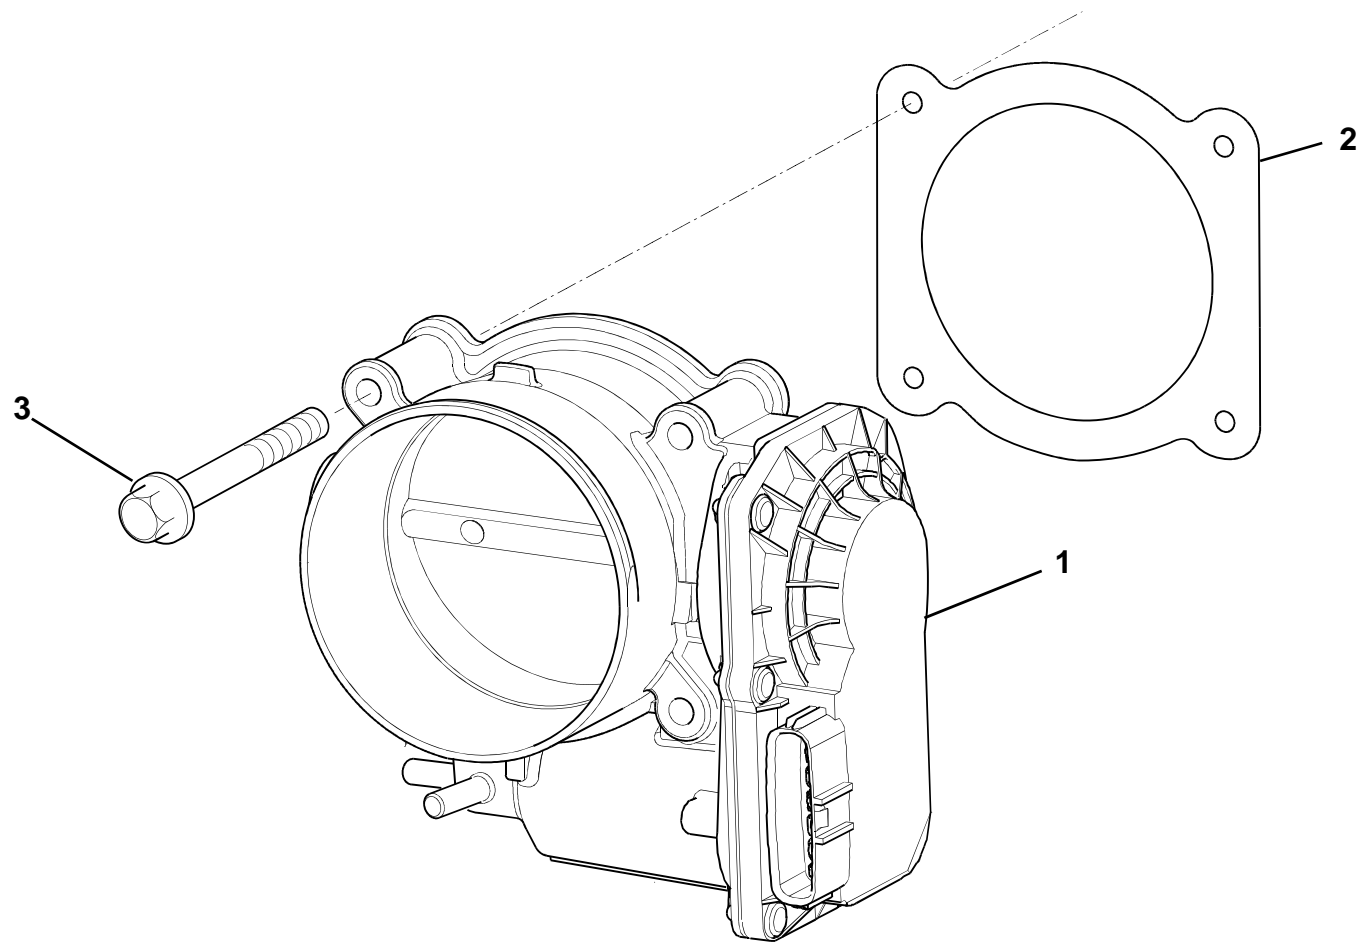

**EVORA**  
**SPORT/GT**

**42.04**

---

**Function Code 42.04 Throttle Body, Mechanism & IAC Valve**

<u>Dep</u>	<u>Part Description</u>	<u>Remarks</u>	<u>Option</u>	<u>Part Number</u>	<u>Qty</u>
01	Throttle Body			A132E6538H	1
02	Gasket, throttle body to intake plenum			A132E6534H	1
03	Bolt, throttle body to intake plenum			A132E6379S	4