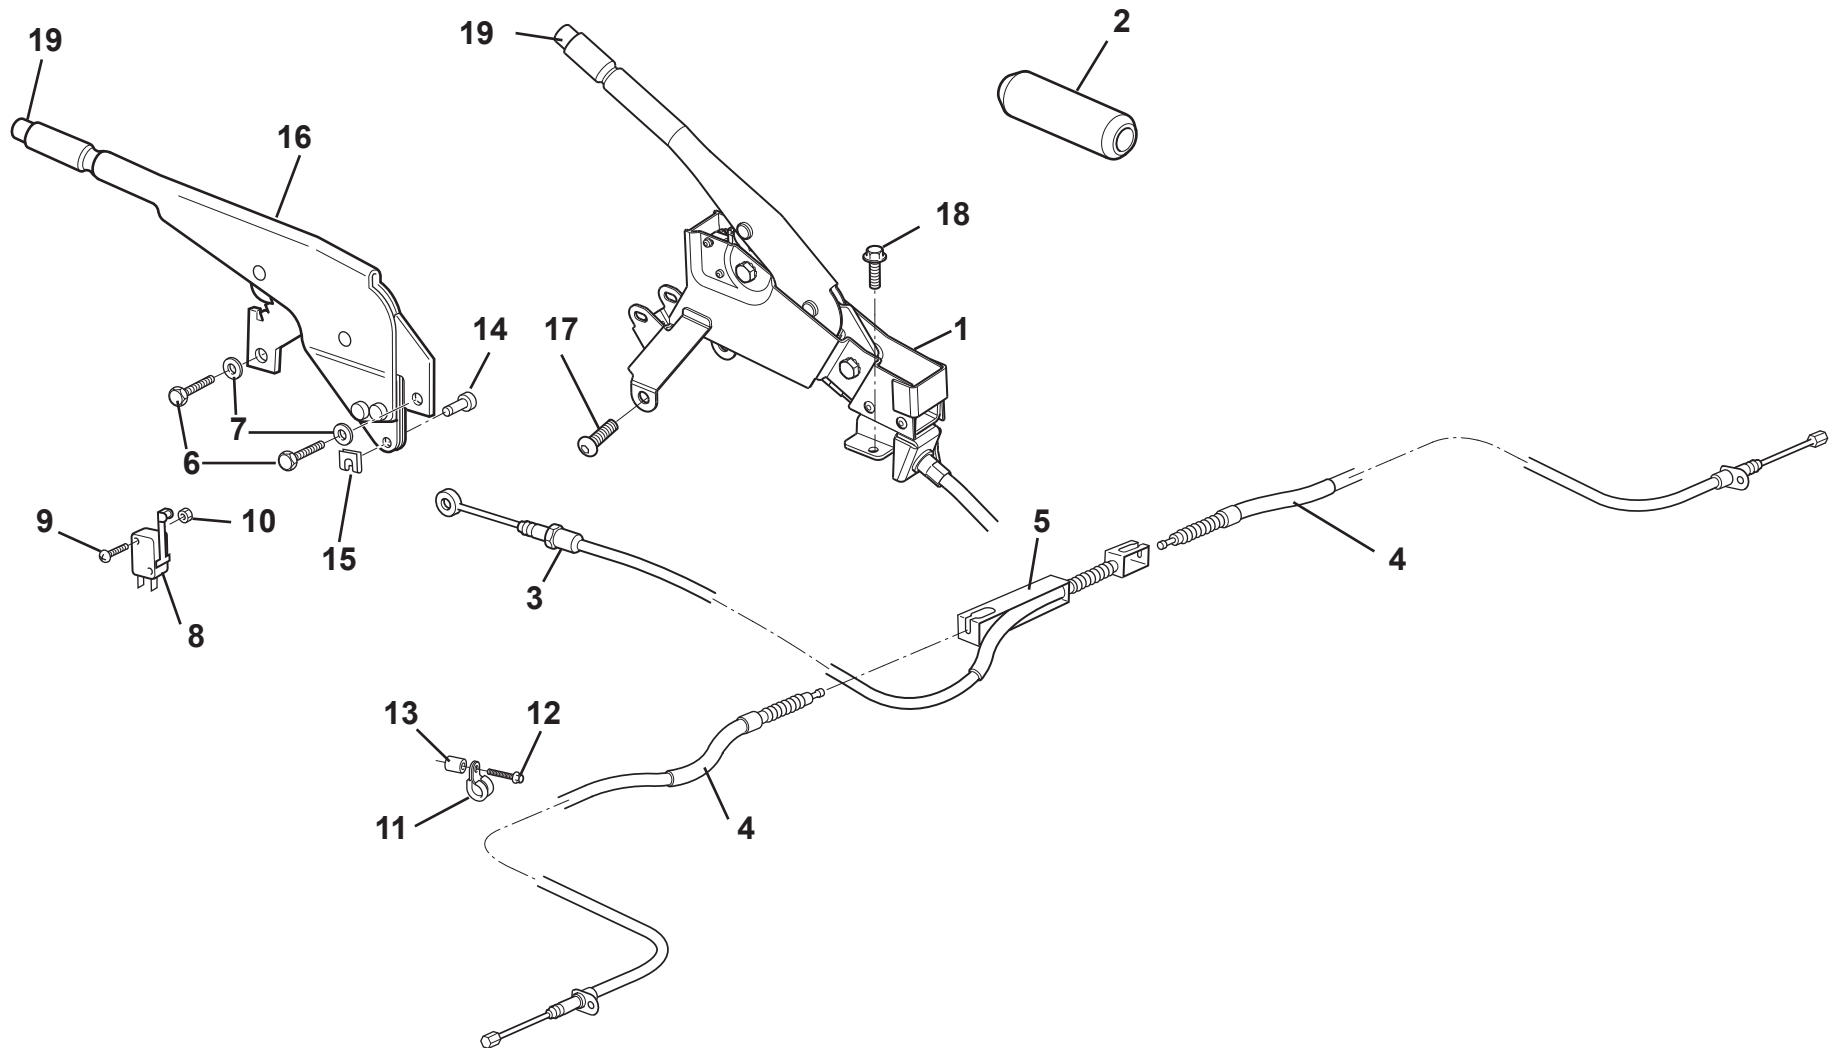

**EVORA**  
**SPORT/GT**

**33.05**

*Updated 14th August 2020*

**Function Code 33.05 Parking Brake Mechanism**

<u>Dep</u>	<u>Part Description</u>	<u>Remarks</u>	<u>Option</u>	<u>Part Number</u>	<u>Qty</u>
01	Parking Brake and Cable Assembly			B132J0300F	1
02	Parking Brake Hand-Grip, alloy,leather*			A132U0211JL	1
03	Cable, parking brake, front			B132J0004F	1
04	Cable, parking brake, rear			C132J0005F	2
05	Equaliser, parking brake cables			A132J0116H	1
06	Screw, M8 x 25, hex. hd., lever fixing			A075W1039Z	2
07	Washer, flat, M8 x 16 x 1.4, lever fixing			A075W4020Z	2
08	Switch, parking brake tell-tale			A132J6060S	1
09	Screw, M3 x 16, pan hd. pozi., switch fixing			A082W5110F	2
10	Nyloc Nut, M3, switch fixing			A079W3060F	2
11	'P' Clip, cable retention			A075Q6013Z	2
12	Bolt, M6 x 40, hex. flg. hd., 'P' clip fixing			A132W2019F	2
13	Spacer, cable retention			A132J0115F	2
14	Clevis Pin			A132J0236S	1
15	Clip, pin retention			A132J0237S	1
16	Parking Brake Assembly, without hand grip			A132J0147F	1
17	Screw, M8 x 20, btn. hd., parking brake assy. Fixing			A132W5051F	2
18	Screw, M6 x 16, hex flg. hd., parking brake assy. Fixing			A132W5003F	2
19	Aluminium Handbrake Release Button			LOTAC05570	1