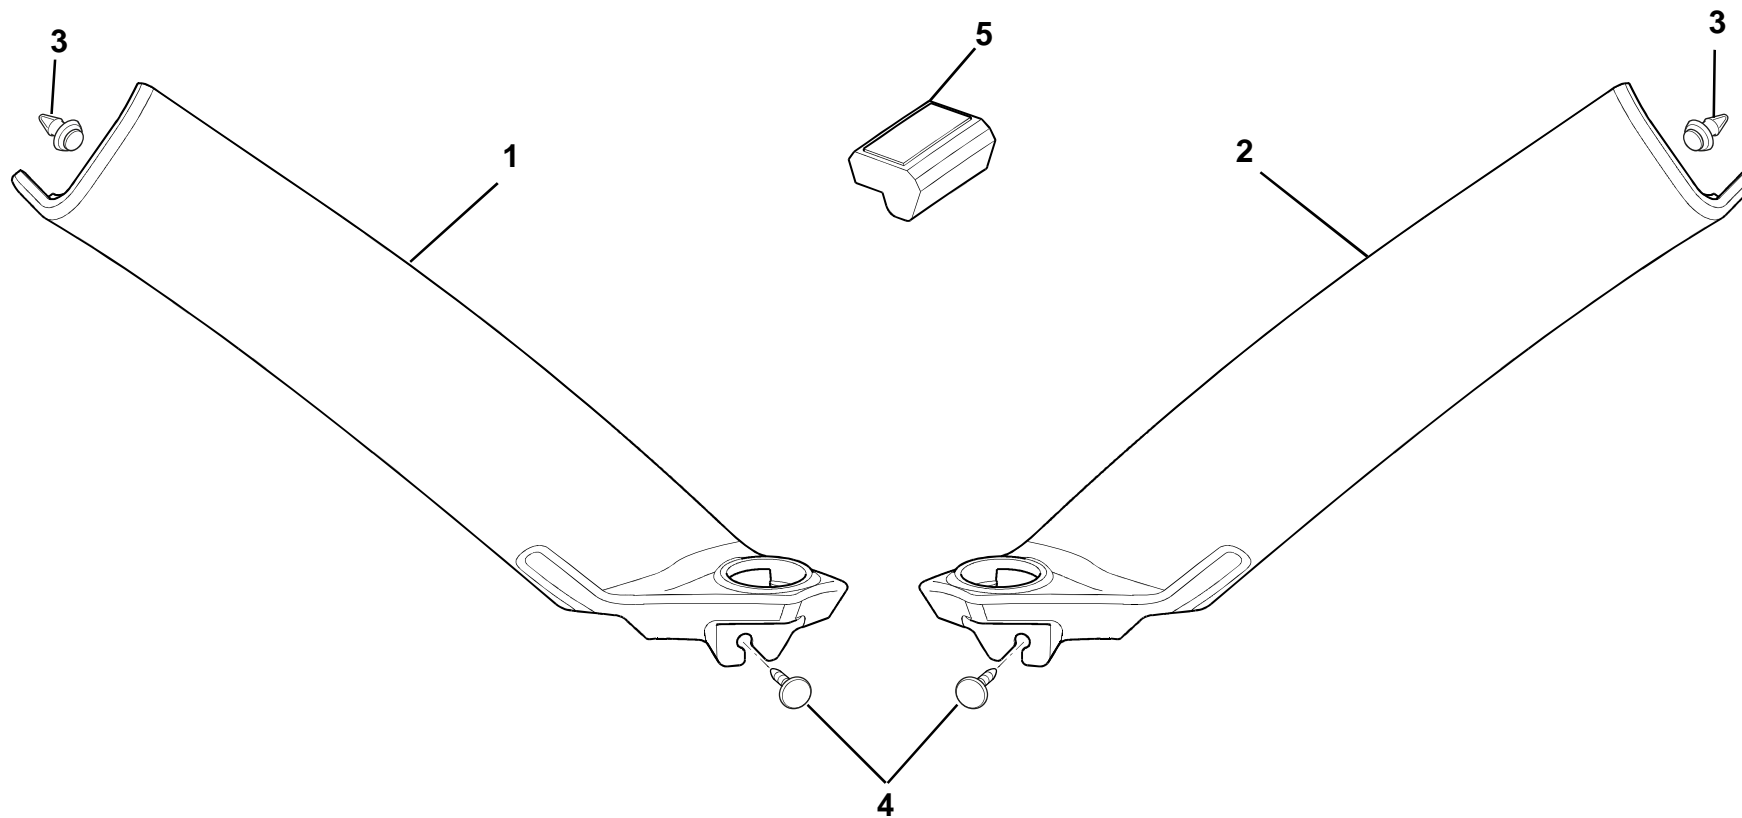

EVORA 400

15.07

Updated 3rd February 2020

Service Parts List

EVORA SPORT/GT

Function Code 15.07 'A' Pillar Interior Trim

<u>Dep</u>	<u>Part Description</u>	<u>Remarks</u>	<u>Option</u>	<u>Part Number</u>	<u>Qty</u>
01	'A' Pillar Trim, dark grey, LH	Also order tweeter section 17.27 to be bonded to trim		A132V5835F	1
02	'A' Pillar Trim, dark grey, RH	Also order tweeter section 17.27 to be bonded to trim		A132V5836F	1
03	Bulb Clip			A132V1309F	4
04	Fir Tree Fastener, button hd			A132W6006F	2
05	Buffer			A120B0347F	2