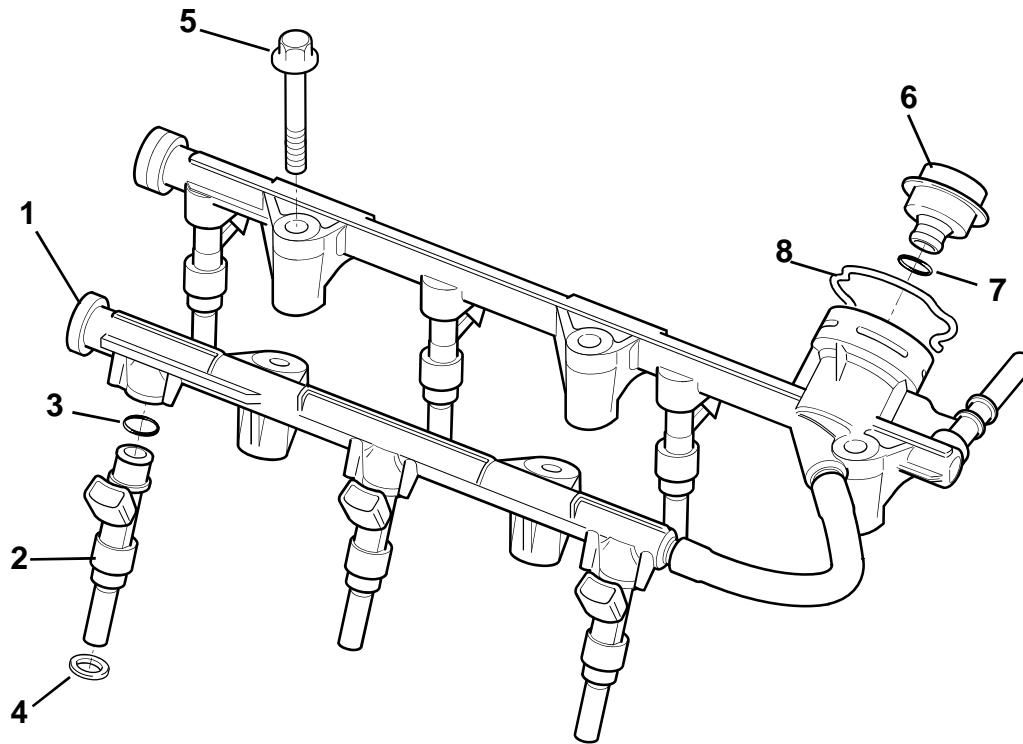

**EVORA**  
**SPORT/GT**

**42.04**

---

**Function Code 42.04 Throttle Body, Mechanism & IAC Valve**

<u>Dep</u>	<u>Part Description</u>	<u>Remarks</u>	<u>Option</u>	<u>Part Number</u>	<u>Qty</u>
01	Throttle Body			A132E6538H	1
02	Gasket, throttle body to intake plenum			A132E6534H	1
03	Bolt, throttle body to intake plenum			A132E6379S	4