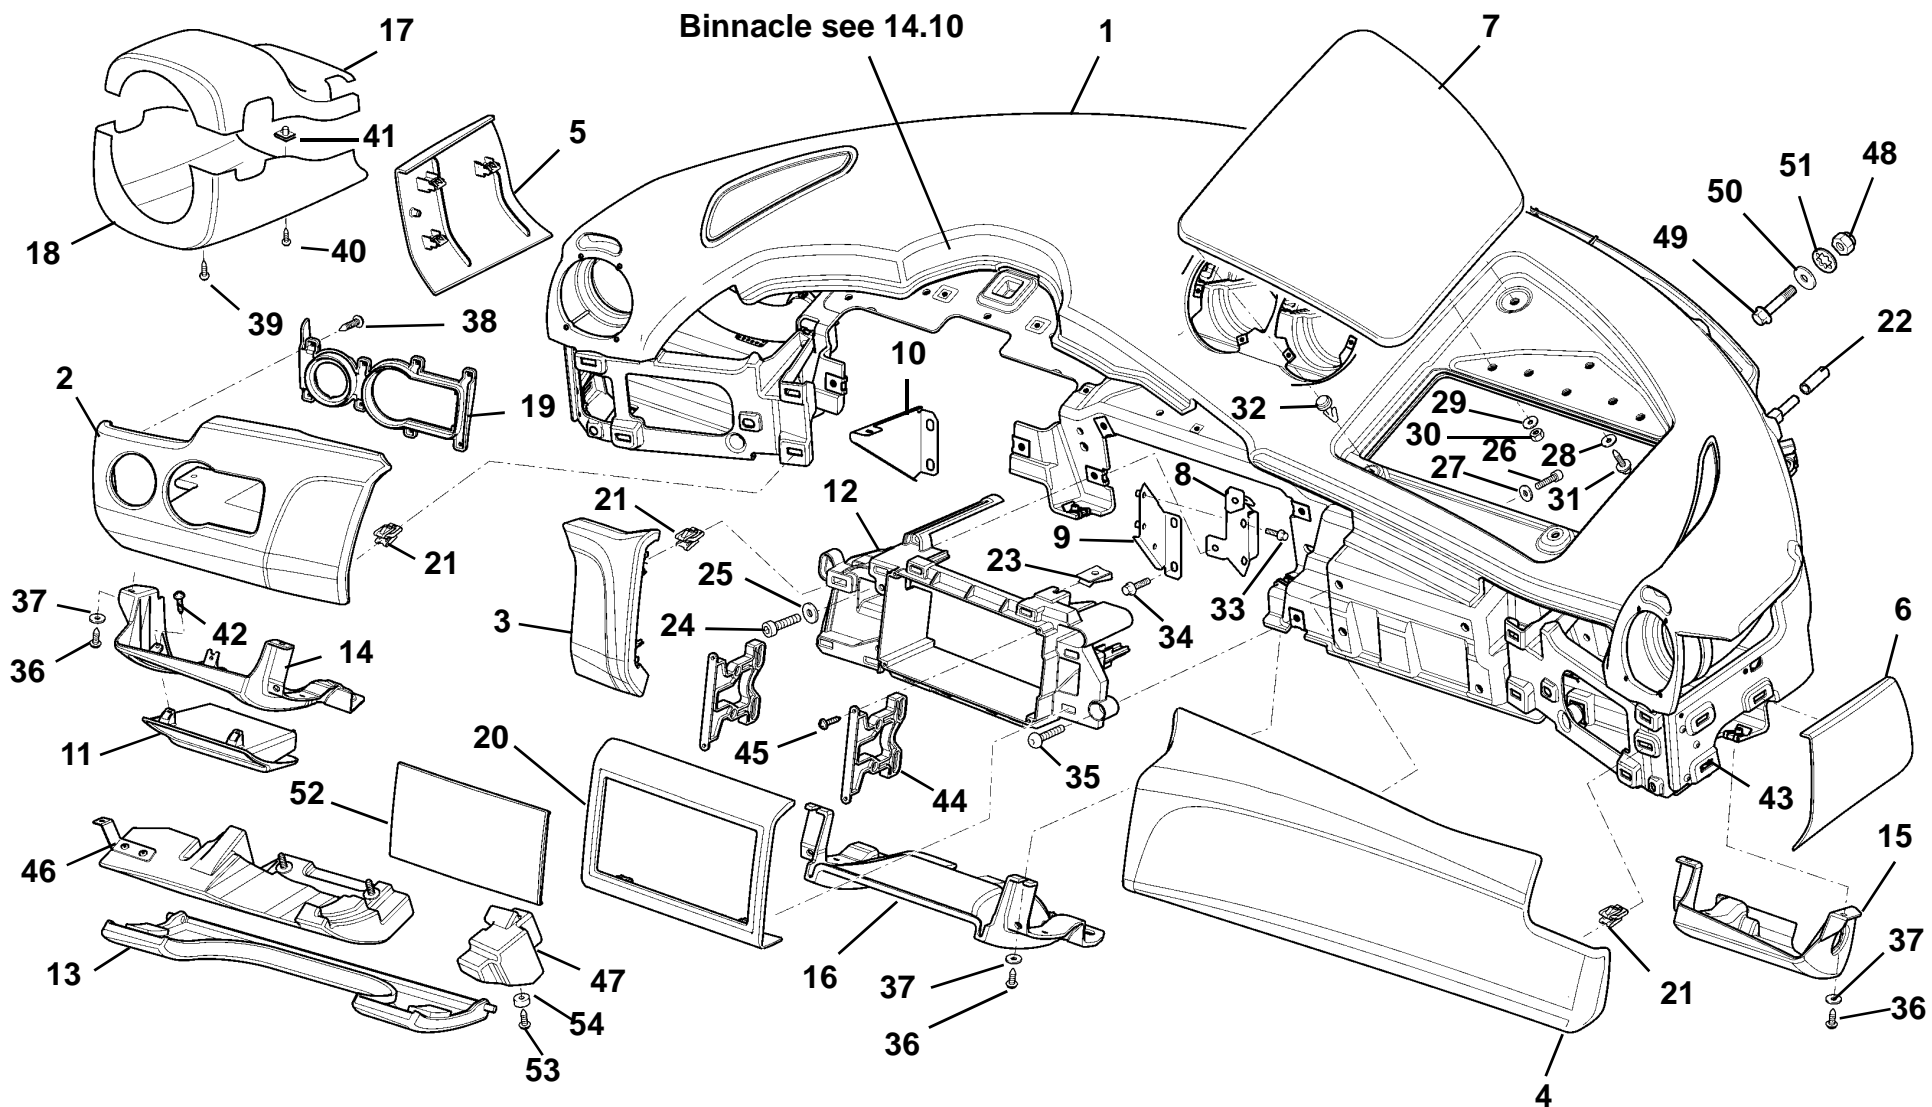

EVORA
SPORT/GT

14.05

Updated 1st July 2019

Service Parts List

Function Code 14.05 Fascia Structure & Supporting Hardware

<u>Dep</u>	<u>Part Description</u>	<u>Remarks</u>	<u>Option</u>	<u>Part Number</u>	<u>Qty</u>
01	Assembly Fascia Topper Panel, trimmed LHD		Black	B132V5605F	1
01a	Assembly Fascia Topper Panel, trimmed RHD		Black	B132V5606F	1
02	Trim Panel Assembly, driver LH LHD*		Leather	B132V5667JL	1
02a	Trim Panel Assembly, driver LH LHD*		Alcantara	B132V5667JA	1
02b	Trim Panel Assembly, driver RH RHD*		Leather	B132V5668JL	1
02c	Trim Panel Assembly, driver RH RHD*		Alcantara	B132V5668JA	1
03	Trim Panel Assembly, driver RH LHD*		Leather	B132V5685JL	1
03a	Trim Panel Assembly, driver RH LHD*		Alcantara	B132V5685JA	1
03b	Trim Panel Assembly, driver LH RHD*		Leather	B132V5686JL	1
03c	Trim Panel Assembly, driver LH RHD*		Alcantara	B132V5686JA	1
04	Trim Panel Assembly, passenger RH LHD*		Leather	B132V5671JL	1
04a	Trim Panel Assembly, passenger RH LHD*		Alcantara	B132V5671JA	1
04b	Trim Panel Assembly, passenger LH RHD*		Leather	B132V5672JL	1
04c	Trim Panel Assembly, passenger LH RHD*		Alcantara	B132V5672JA	1
05	End Cap Trim Panel Assembly, LH LHD,RHD*		Leather	B132V5669JL	1
05a	End Cap Trim Panel Assembly, LH LHD,RHD*		Alcantara	B132V5669JA	1
06	End Cap Trim Panel Assembly, RH LHD,RHD*		Leather	B132V5670JL	1
06a	End Cap Trim Panel Assembly, RH LHD,RHD*		Alcantara	B132V5670JA	1