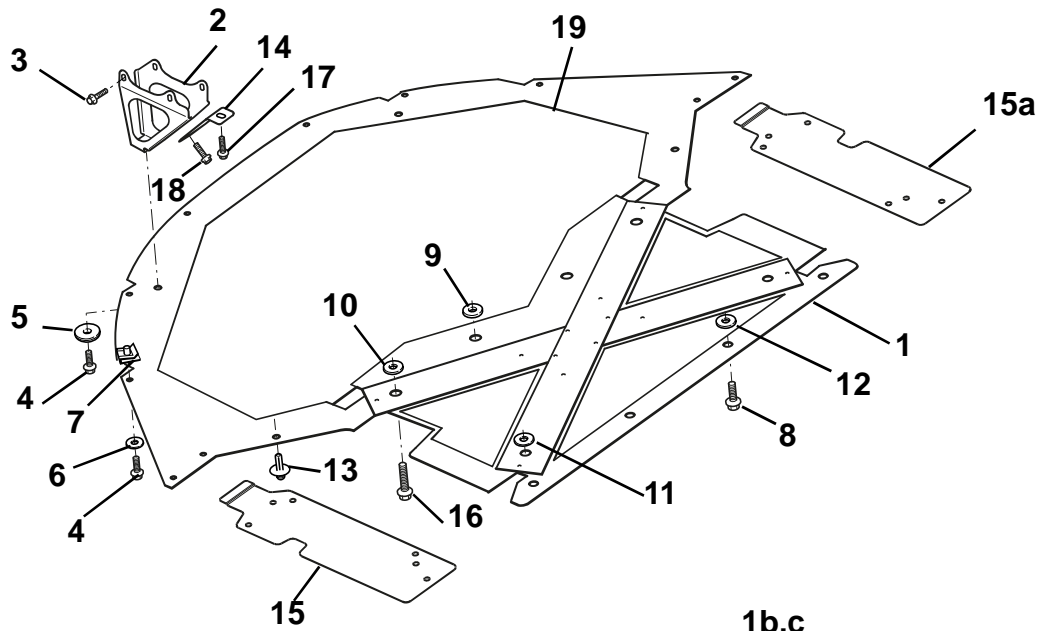

EVORA
SPORT/GT

10.26

Service Parts List

EVORA SPORT/ET

Function Code 10.26 Front Undertray

<u>Dep</u>	<u>Part Description</u>	<u>Remarks</u>	<u>Option</u>	<u>Part Number</u>	<u>Qty</u>
01	Undertray Assembly, front		Fed GT	C132U0090J	1
01a	Front Undertray Assembly		Sport 410, Gulf States GT	B132U1305J	1
01b	Front Undertray Assembly		GT430	B710U0012J	1
01c	Front Undertray Assembly		GT430 Sport, GT410 Sport	A710U0084J	1
02	Bracket, lower LH, undertray to subframe			E132U4265F	1
02a	Bracket, lower LH, undertray to subframe, federal		Fed GT	A132U4889F	1
02b	Bracket, lower RH, undertray to subframe			E132U4266F	1
02c	Bracket, lower RH, undertray to subframe federal		Fed GT	A132U4890F	1
03	Screw, M6 x 16, hex. flg. hd., bracket to subframe			A918W5208F	8
04	Screw, M6 x 16, hex. flg. hd., undertray to bumper/bracket			A918W5208F	10
05	Rubbing Block, undertray protection			B132U0123F	2
06	Washer, M6 x 18 x 1.6, undertray to bumper			A121W4196F	8
07	Spirenut, M6, undertray to bumper			A117W6715F	8
08	Screw, M8 x 20, hex. flg. hd., front undertray fixing			A132W5005F	6
09	Spacer, 13.7mm, front undertray			A132U0376F	2
10	Spacer, 10.6mm, front undertray			A132U0226F	2
11	Spacer, 4.6mm, front undertray			A132U0225F	4
12	Spacer, 3.0mm, front undertray			A132U0237F	2

EVORA
SPORT/ET

Function Code: 10.26, Page: 1

Updated 5th April 2021