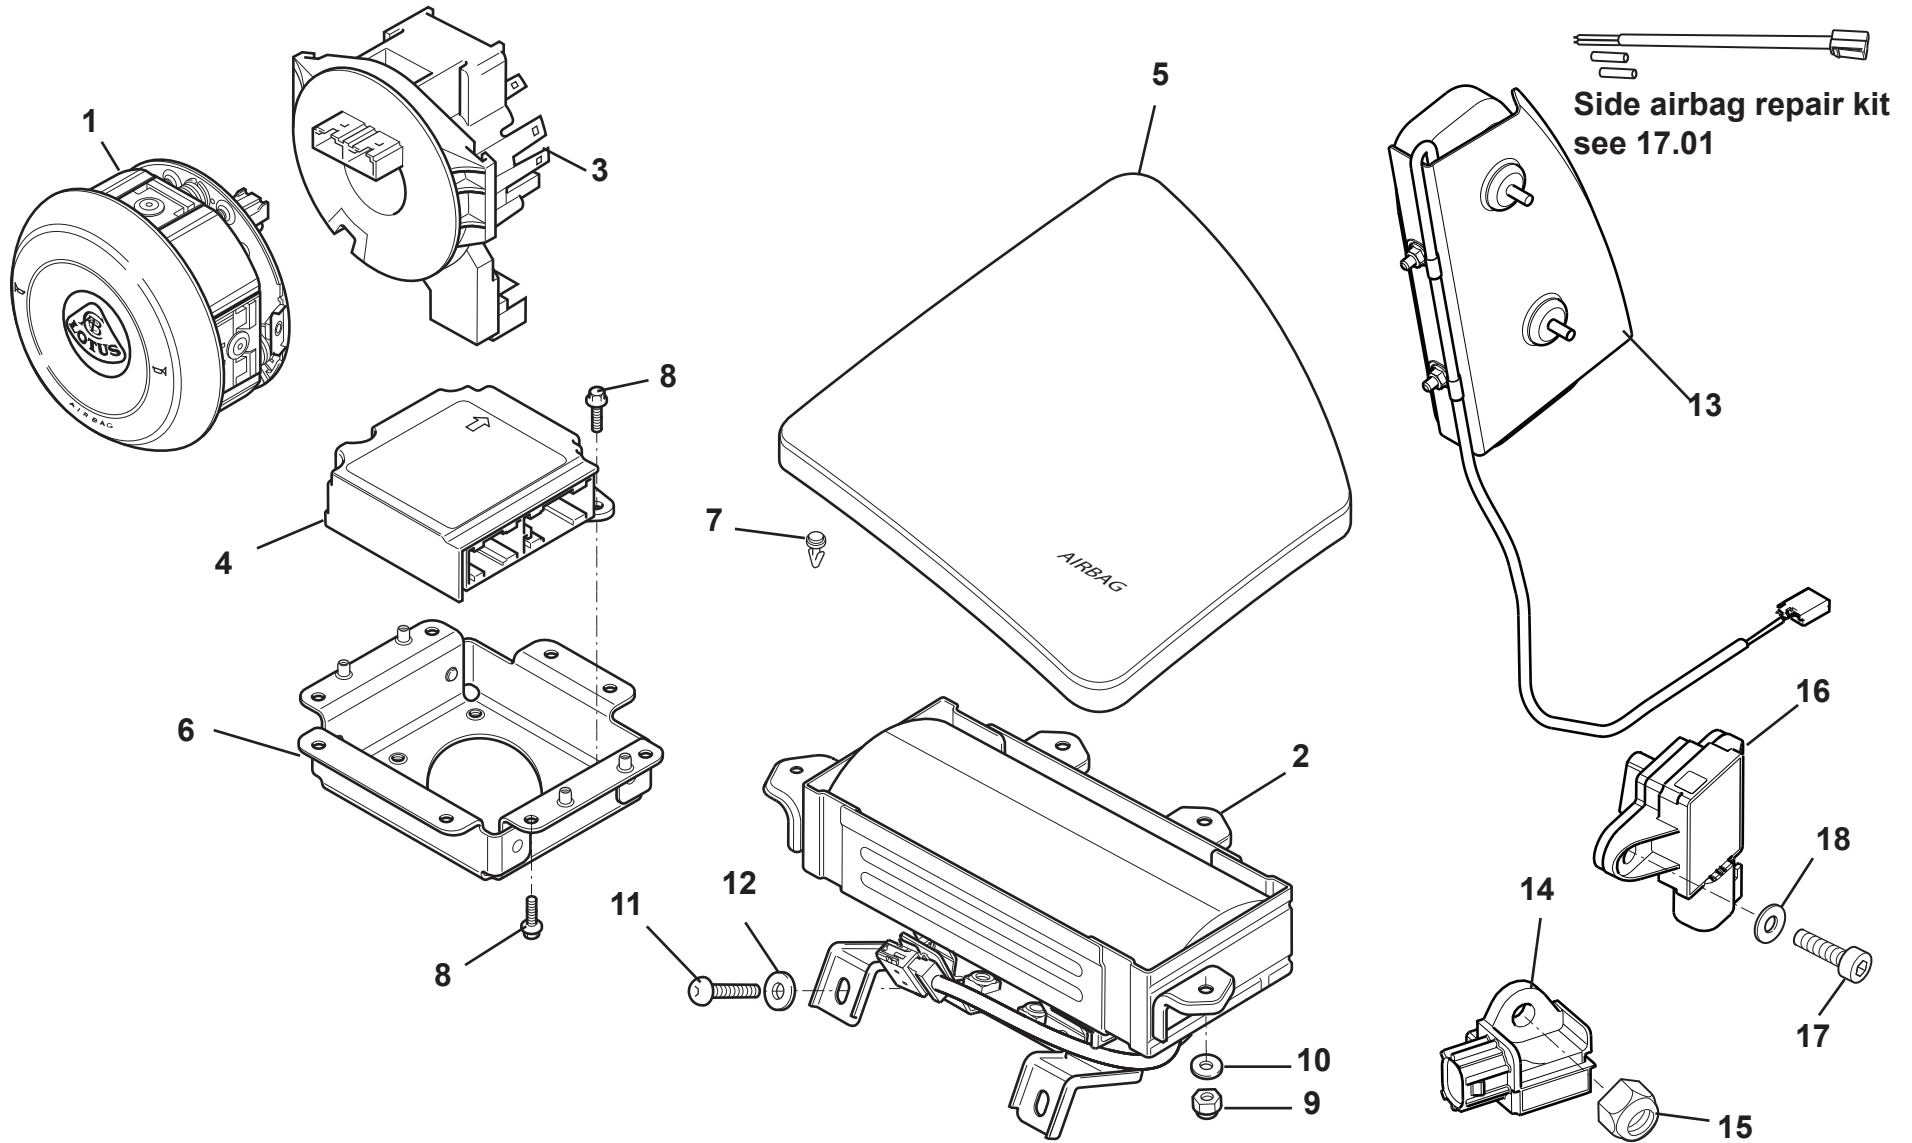

EVORA
SPORT/GT

17.35

Updated 1st March 2021

Function Code 17.35 Other Electrical, SIR: Inflator Modules, DERM & Sensors

<u>Dep</u>	<u>Part Description</u>	<u>Remarks</u>	<u>Option</u>	<u>Part Number</u>	<u>Qty</u>
01	Airbag Module, driver, dual stage		All non USA markets	A132V1522F	1
01a	Airbag Module, driver, dual stage, federal		USA market	A132V1588F	1
02	Airbag Module, passenger		All non USA markets	A132V1051F	1
02a	Airbag Module, passenger **	connector change	All non USA markets	B132V1051F	1
02b	Airbag Module, passenger, federal		USA market	B132V1633F	1
03	Rotary Contact Unit, SIR wheel *	2M51-14A664-DE		A132M6072F	1
03a	Rotary Contact Unit, SIR wheel *	2M5Z-14A664-BA, connector change		A132M6236F	1
03b	Rotary Contact Unit, SIR wheel *			A132M6241F	1
04	ECU, airbag control		All non USA markets	A132M0208F	1
04a	ECU, airbag control, federal		USA market	B132M6206F	1
05	Cover Assembly, passenger airbag, LHD	See 14.05			1
05a	Cover Assembly, passenger airbag, RHD	See 14.05			1
06	Bracket, ECU mounting			B132A0261F	1
07	Clip, cover to panel			B121U0117F	2
08	Screw, M6 x 16, hex. flg. hd., bracket & ECU retention			A132W5003F	11
09	Nyloc Nut, M6, passenger airbag & sensors fixing			A907E6285F	4
10	Washer, flat, M6 x 18 x 1.0, pass. airbag & sensors fixing			B082W4018F	4
11	Screw, M10 x 20, button hd., black, pass. airbag to chassis	Use with airbag, item 02a		A132W5040F	2
12	Washer, flat, M10 x 20 x 1.8 S/S, pass. airbag to chassis	Use with airbag, item 02a		A075W4024Z	2