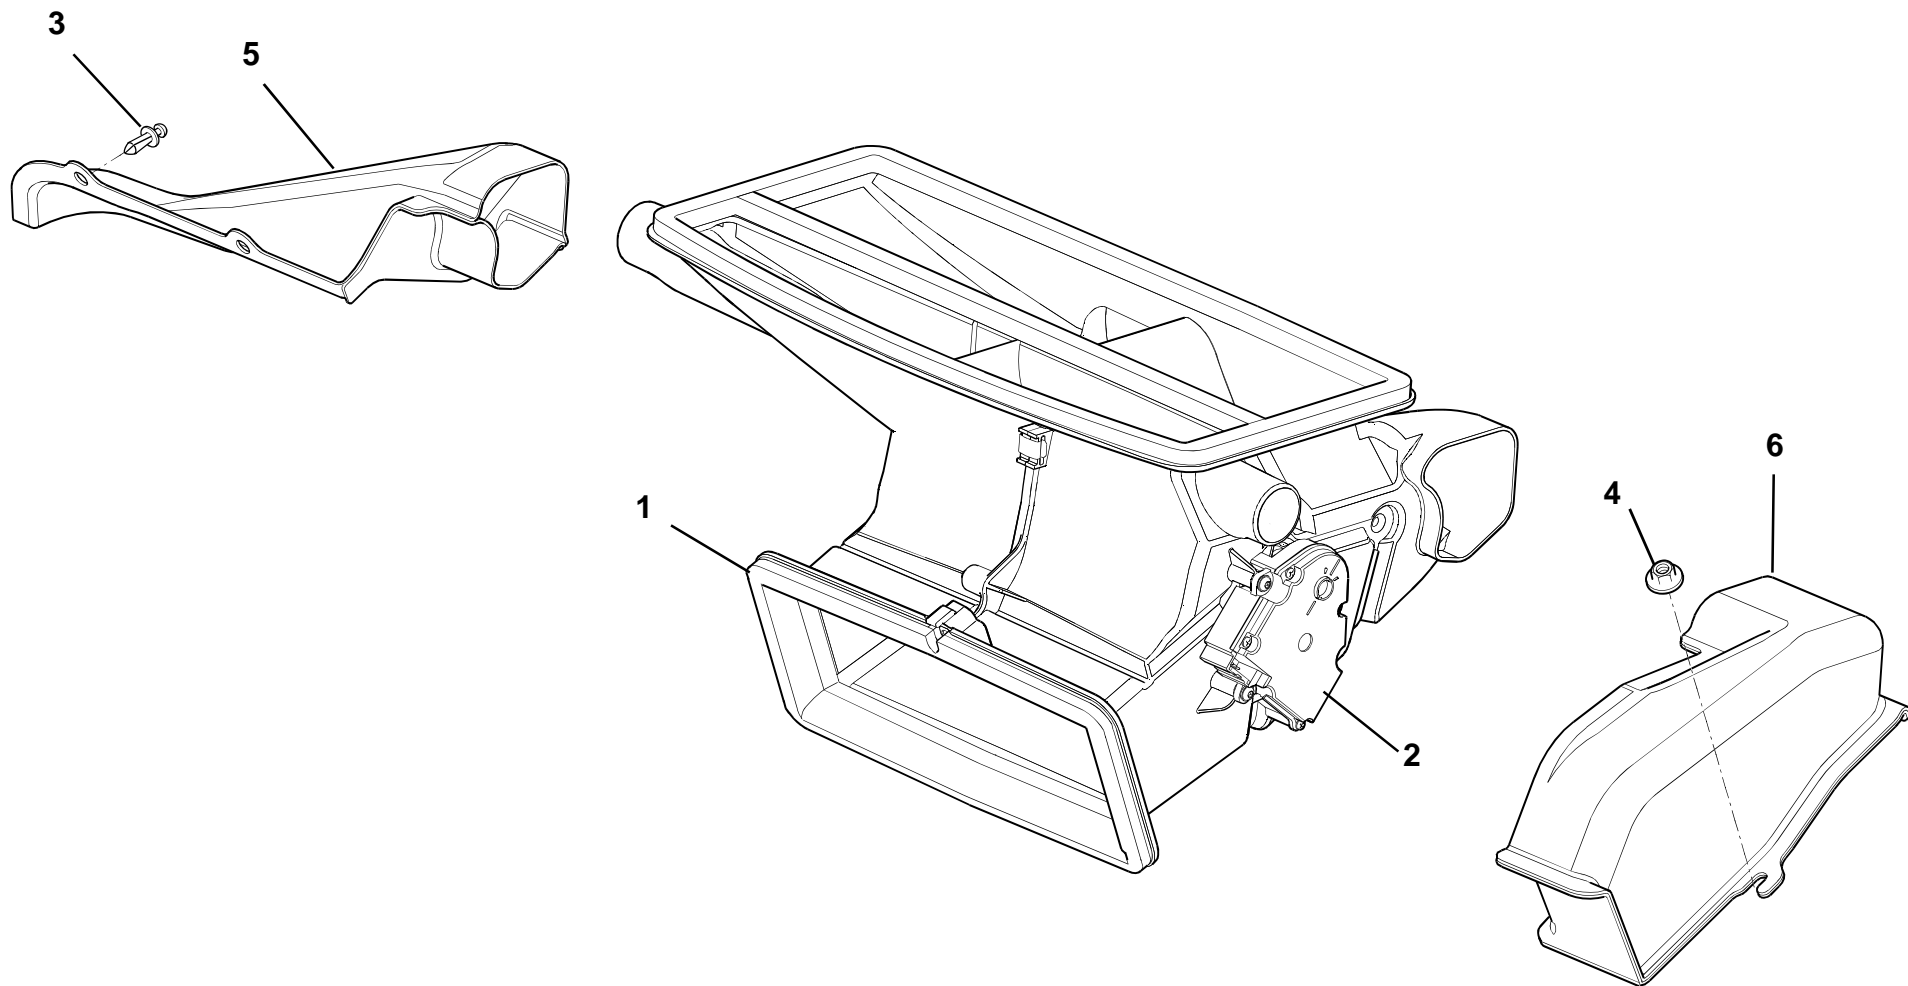

---

**EVORA**  
**SPORT/GT**

**18.09**

**Function Code 18.09 Driver Operated Controls**

<u>Dep</u>	<u>Part Description</u>	<u>Remarks</u>	<u>Option</u>	<u>Part Number</u>	<u>Qty</u>
01	Swich Panel Assembly HVAC LHD			C132M0391F	1
01a	Swich Panel Assembly HVAC RHD			B132M0339F	1
02	Switch Panel Assembly, RECIRC-HRS		With tailgate glass	C132M0099F	1
02a	Switch Panel, heated mirror, recirculation		No tailgate glass	A132M0552F	1
03	Switch Panel Assembly, AC-demist			C132M0271F	1
03a	Switch Panel Assembly, demist		Non AC	A132M0554F	1
04	Knob, HVAC controls	Satin Black		B132V1068F-011	3
04a	Knob, HVAC controls	Gloss Black		B132V1068F-021	3
05	Clip, spring, HVAC knob retaining			A132W6034F	3
06	Screw, M3 x 8, flg. pan. pozi. S/T, switch panel to finisher			A132W5020F	8
07	Washer, shakeproof, M3, switch panel to finisher			A132W4001F	8
08	Screw, M3 x 6, pan pozi., switch panel to finisher			A132W5019F	8
09	Washer, flat, 1/8" x 3/8", switch panel to finisher			A075W4001Z	8