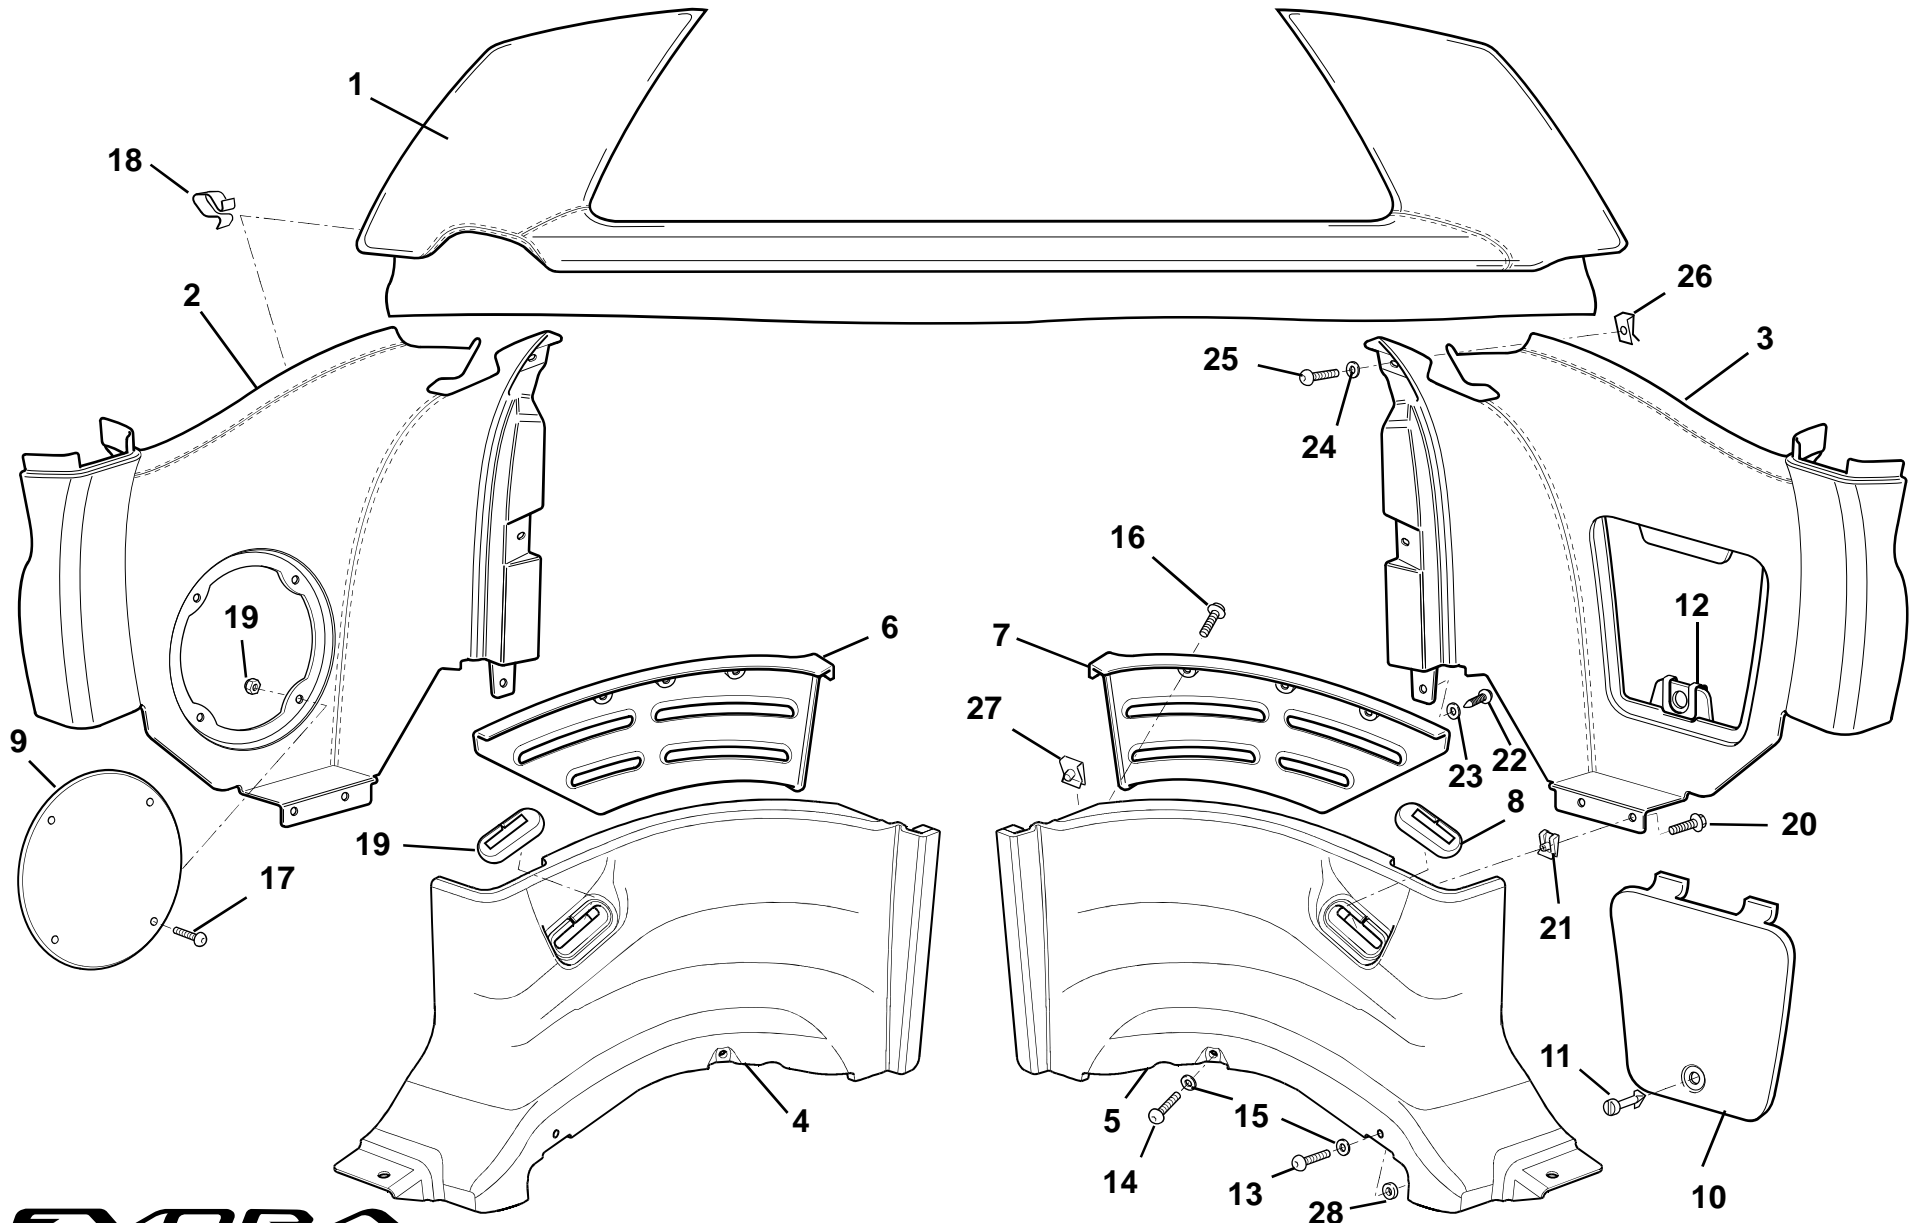

EVORA
SPORT/GT

15.11

Service Parts List

Function Code 15.11 Interior Trim & Stowage Provision

<u>Dep</u>	<u>Part Description</u>	<u>Remarks</u>	<u>Option</u>	<u>Part Number</u>	<u>Qty</u>
01	Rear Bulkead Trim Panel Assembly	black leather		B132V0050JL	1
01a	Rear Bulkead Trim Panel Assembly	carpeted (Velcar)		B132V0050JV	1
02	Trim Panel, rear quarter upper RH 2+2	black leather		B132U4192FL	1
02a	Trim Panel, rear quarter upper RH 2+0	black leather		B132U4194FL	1
02b	Trim Panel, rear quarter upper RH 2+2	carpeted (Velcar)		B132U4192FV	1
02c	Trim Panel, rear quarter upper RH 2+0	carpeted (Velcar)		B132U4194FV	1
03	Trim Panel, rear quarter upper LH 2+2	black leather		B132U4191FL	1
03a	Trim Panel, rear quarter upper LH 2+0	black leather		B132U4193FL	1
03b	Trim Panel, rear quarter upper LH 2+2	carpeted (Velcar)		B132U4191FV	1
03c	Trim Panel, rear quarter upper LH 2+0	carpeted (Velcar)		B132U4193FV	1
04	Trim Panel Assembly, rear quarter lower, RH 2+2	carpeted		B132V5886F	1
04a	Trim Panel Assembly, rear quarter lower, RH 2+0	carpeted		A132V4306F	1
05	Trim Panel Assembly, rear quarter lower, LH 2+2	carpeted		B132V5885F	1
05a	Trim Panel Assembly, rear quarter lower, LH 2+0	carpeted		B132V4305F	1
06	Pocket, rear quarter panel, RH			A132V4104F	1
07	Pocket, rear quarter panel, LH			A132V4103F	1
08	Escuteon Seat Belt			B132V0130F	2
09	Blanking Plate	See 17.27 for grille	No subwoofer	A132M0178K	1