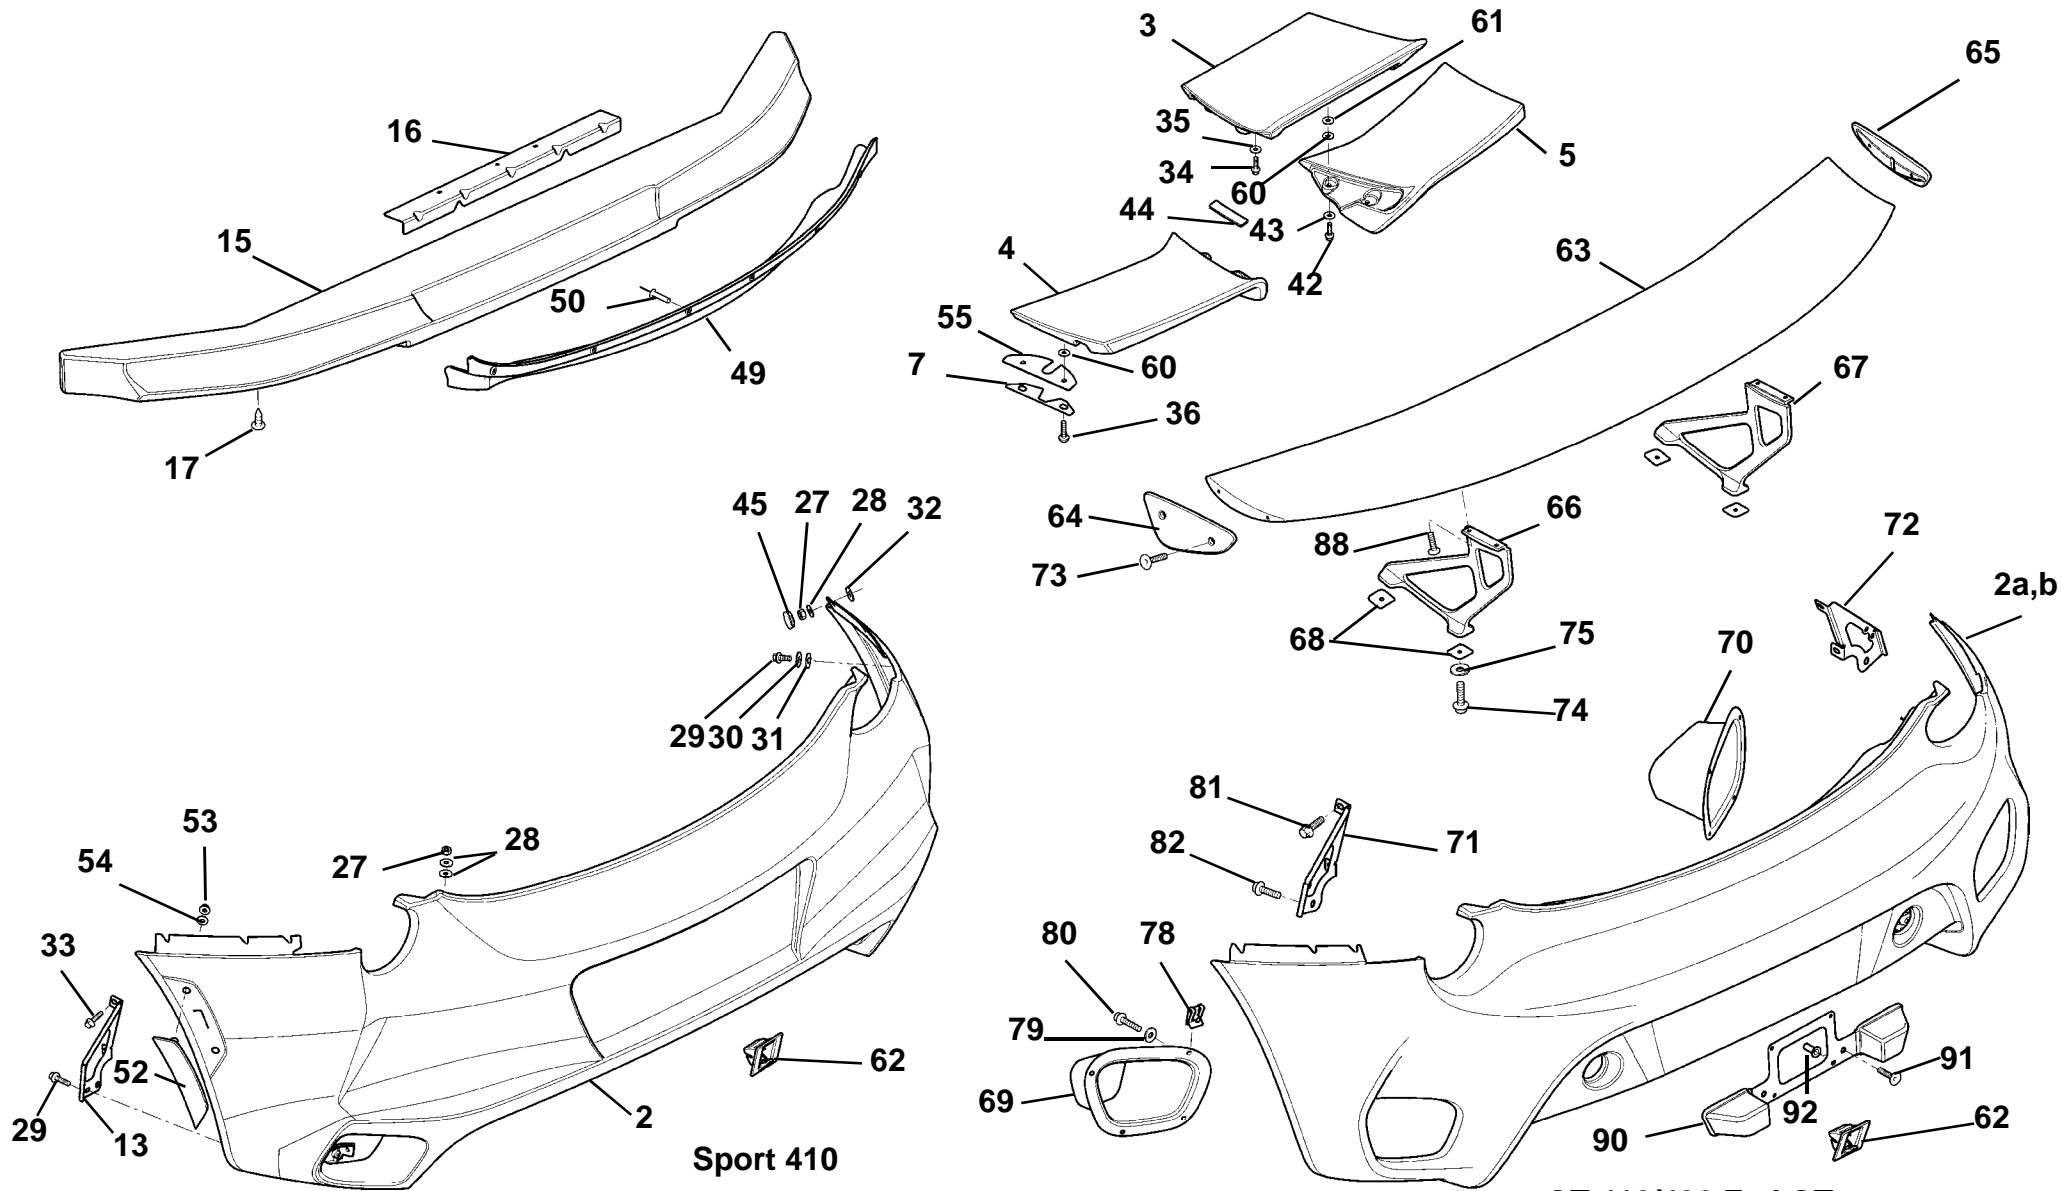

Sport 410

GT 410/430 Fed GT

EVORA
SPORT/GT

Service Parts List

Function Code 10.23 Bumpers, Valences Spoilers & Aerofoils

<u>Dep</u>	<u>Part Description</u>	<u>Remarks</u>	<u>Option</u>	<u>Part Number</u>	<u>Qty</u>
01	Front Bumper,primed		Sport 410, Fed & Gulf States GT	A132U1361K	1
01a	Front Bumper carbon		GT430	A710U0060K	1
01b	Front Bumper,primed		GT410 Sport	A710U0123K	1
02	Bumper Assembly, Rear	No holes for no. plate dealer fit	Sport 410	A132U1181K	1
02a	Rear Bumper carbon		GT430, Gulf States GT	A710U0062K	1
02b	Rear Bumper,primed		GT410 Sport	A710U0129K	1
02c	Rear Bumper carbon		Fed GT	A710U0150K	1
03	Assembly rear Spoiler centre		Fed GT	A132U1066F	1
04	Assembly rear Spoiler LH		Fed GT	A132U4831K	1
05	Assembly rear Spoiler RH		Fed GT	A132U4832K	1
06	Bumper Assembly, front Lower, gloss black		Fed GT	A132U1035F	1
06a	Front Bumper assembly lower, carbon	Laquered	Sport 410	A132U1316F	1
07	Spreader Plate, rear spoiler		Fed GT	A132U0342F	2
08	Nut, M6, fig, Bracket to angle support			A117W3180F	3
09	Captive Nut M6			A117W6715F	1
10	Angle Support			C132U0527F	1
11	Bracket, outer LH, bumper to subframe	Steel		B132U1177F	1
11a	Bracket, outer LH, bumper to subframe	Aluminium		C132U1177F	1