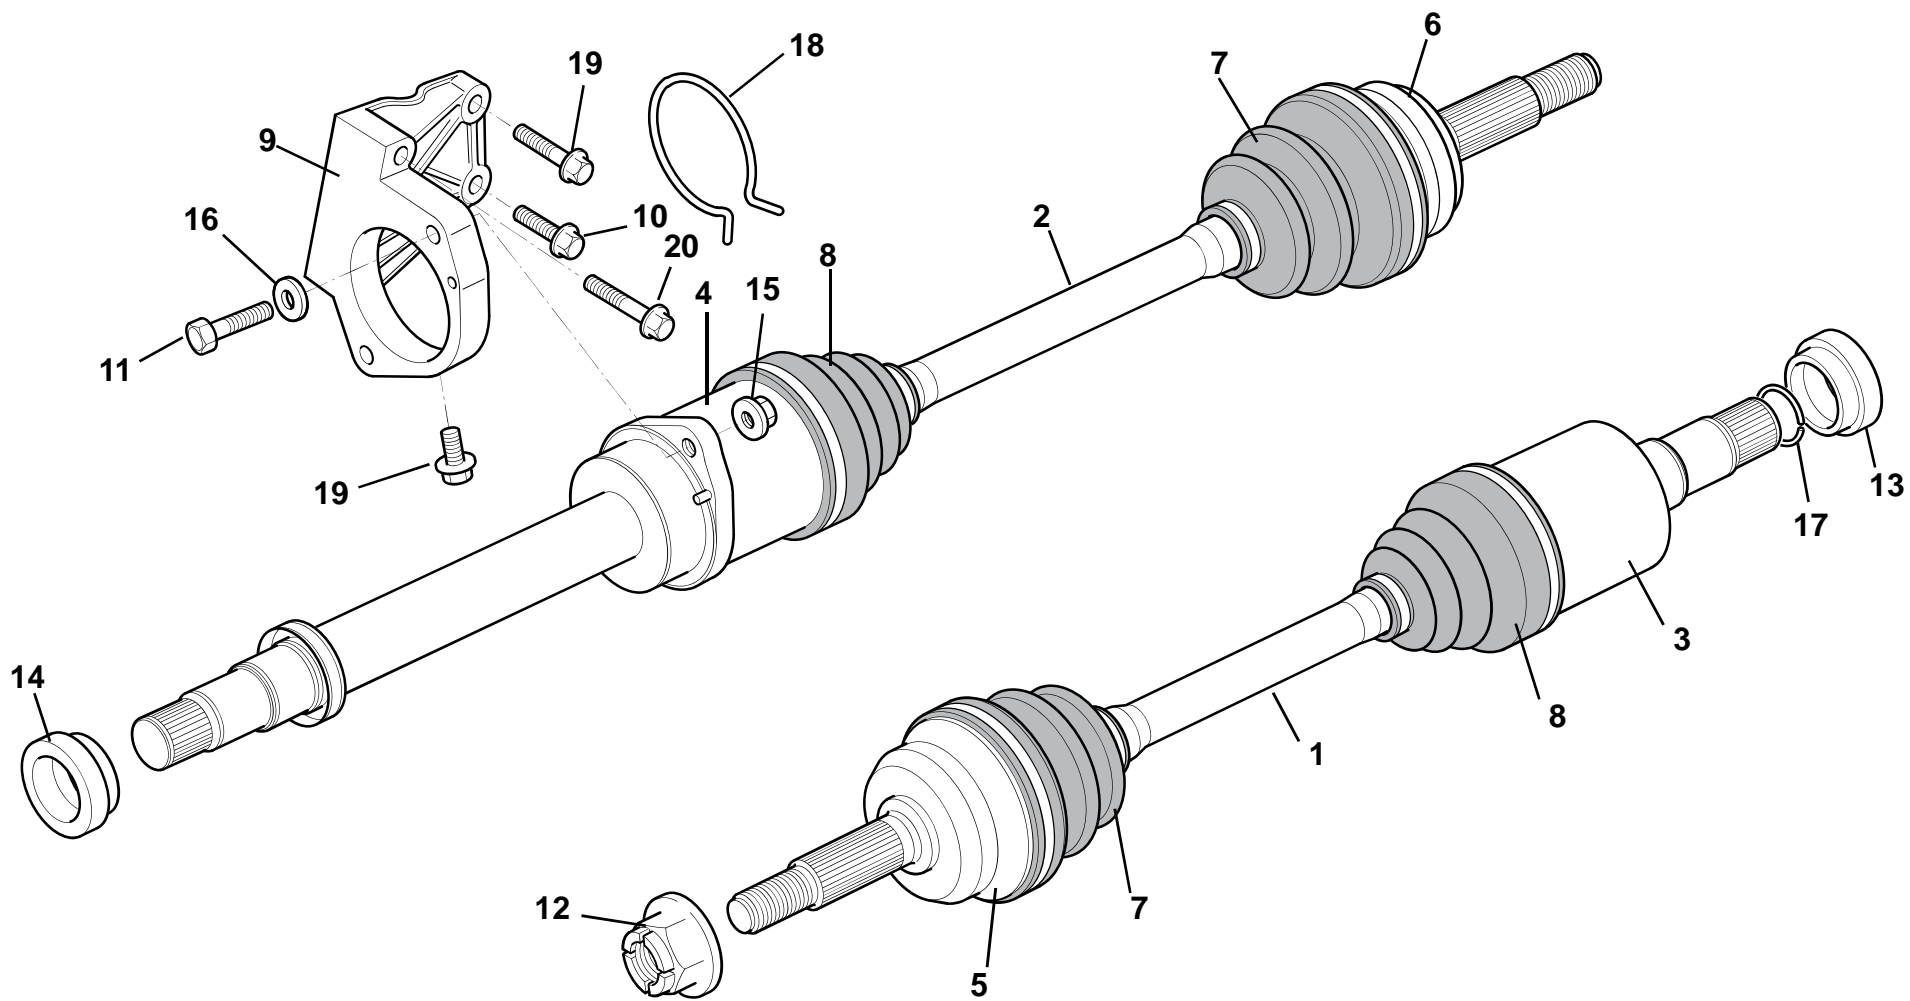

EVORA
SPORT/GT

47.15

Function Code 47.15 Driveshafts & Seals

<u>Dep</u>	<u>Part Description</u>	<u>Remarks</u>	<u>Option</u>	<u>Part Number</u>	<u>Qty</u>
01	Driveshaft Assembly, LH			B132F0009F	1
01a	Driveshaft Assembly, LH		Auto	A132F0057F	1
02	Driveshaft Assembly, RH			B132F0010F	1
02a	Driveshaft Assembly, RH		Auto	A132F0058F	1
03	CV Joint kit, inner, LH	Includes gaiter, clips, snap ring and grease		A132D6011S	1
03a	CV Joint, inner, LH		Auto	A132F0069F	1
04	CV Joint kit, inner, RH	Includes gaiter, clips and grease		A132D6012S	1
04b	CV Joint, inner, RH		Auto	A132F0070F	1
05	CV Joint, outer kit, LH	Includes shaft, gaiters, clips and grease		A132D6009S	1
05a	CV Joint, outer kit, LH		Auto	Not Available	
06	CV Joint, outer kit, RH	Includes shaft, gaiters, clips and grease		A132D6010S	1
06a	CV Joint, outer kit, RH		Auto	Not Available	1
07	Gaiter Kit, driveshaft set (inboard & outboard)	Includes clips and grease		A132D6007S	2
08	Gaiter Kit, inboard	Includes clips, snap ring, grease		A132D6008S	2
08a	Gaiter Kit, inboard	Includes clips, snap ring, grease	Auto	A132F6320S	2
09	Bracket, intermediate drive shaft, manual			A132F0008F	1
09a	Bracket, driveshaft bearing		Auto	A132F6276F	1
10	Bolt M10 x 32, flg. hd., bracket to block			A132E6062H	1
11	Bolt, M10 x 50. hex. hd , bracket to shaft			A132W2045F	2