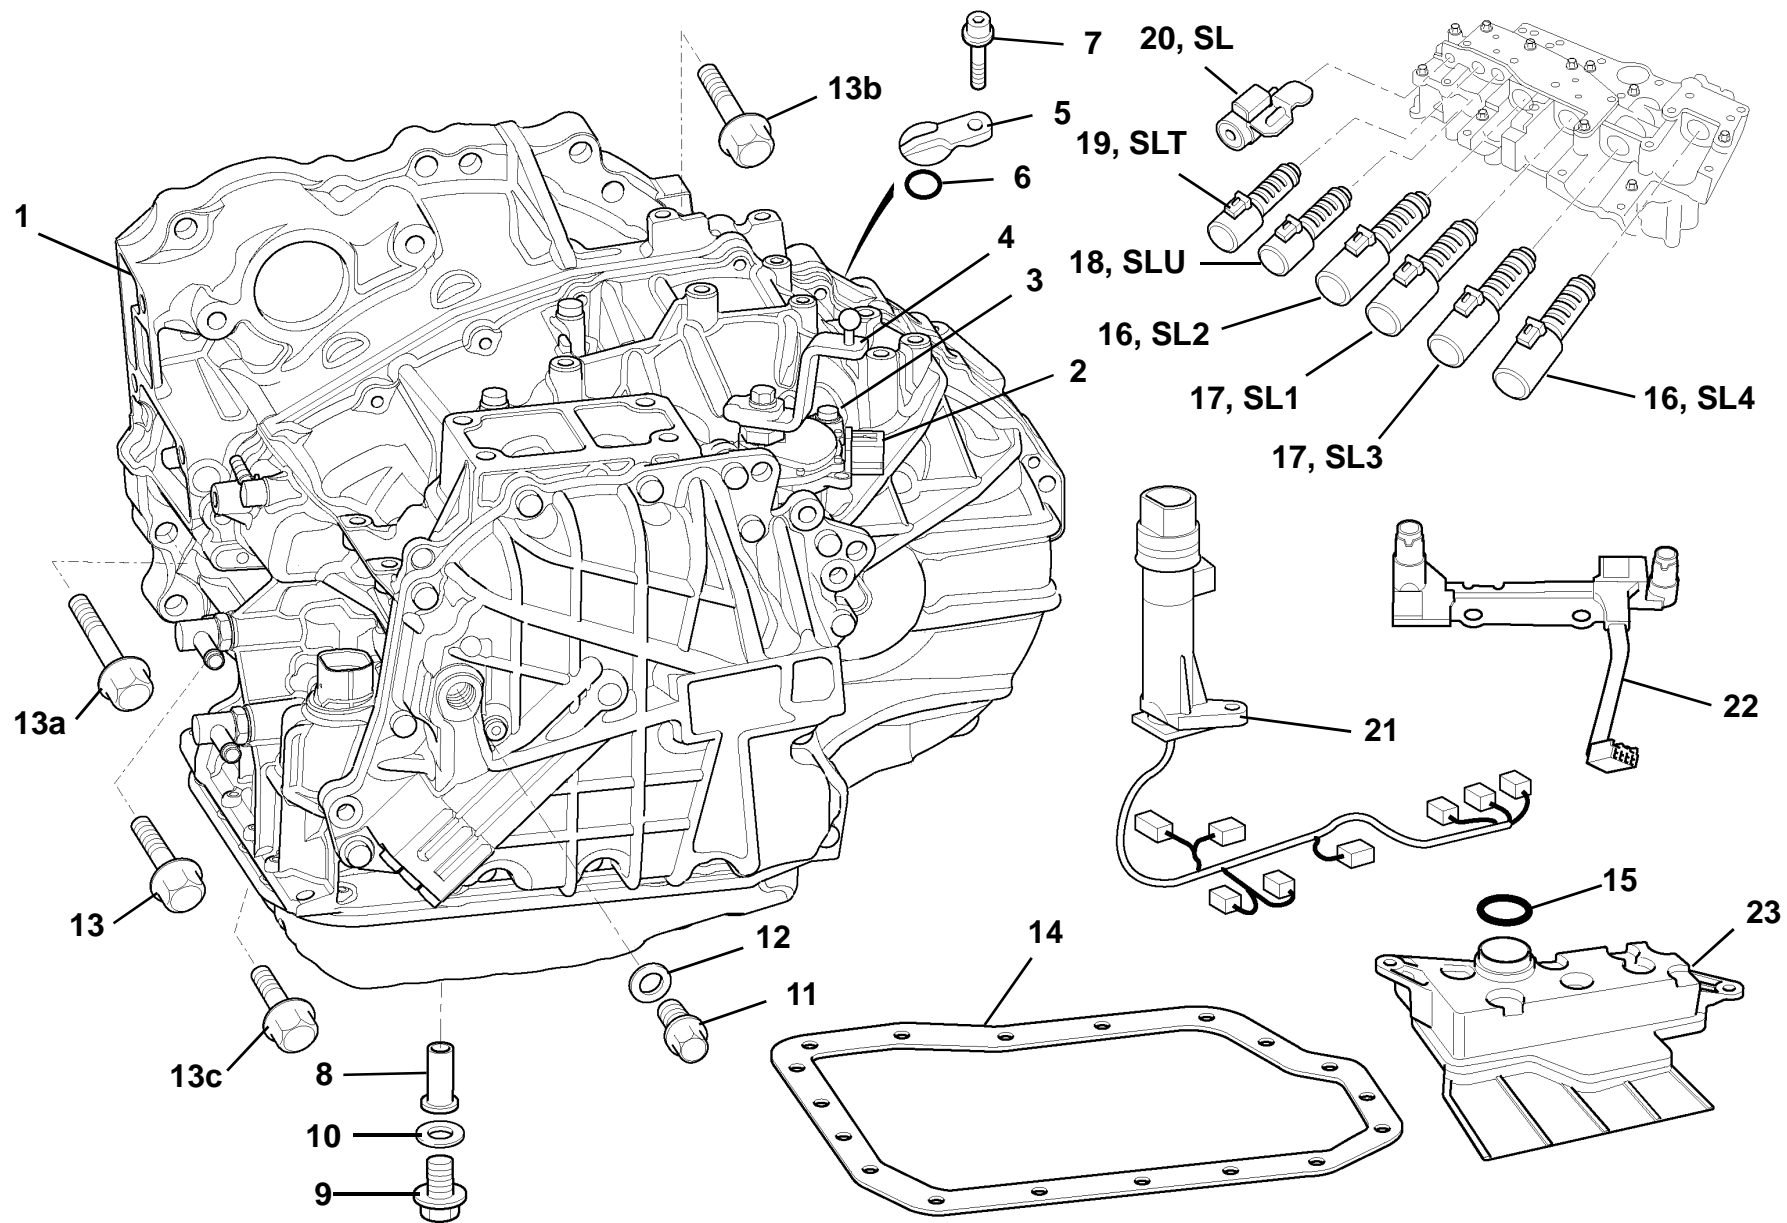

EVORA
SPORT/GT

47.02

Function Code 47.02 Automatic Transmission

<u>Dep</u>	<u>Part Description</u>	<u>Remarks</u>	<u>Option</u>	<u>Part Number</u>	<u>Qty</u>
01	Automatic Transaxle Assembly			A132F6257F	1
02	Switch Assembly,neutral			A132F0194S	1
03	Bolt, neutral, switch			A132F6299S	1
04	Assembly Lever Shift			A132F0093J	1
05	Cover, speedo drive hole			A120F6244S	1
06	O Ring, speedo drive			A120F6254S	1
07	Bolt,speedo cover			A132F6304S	1
08	Tube, transmission			A132F6302S	1
09	Plug, transmission tube			A132F6303S	1
10	Gasket, transmission tube			A132F6301S	1
11	Bolt, straight screw			A132F6300S	1
12	Gasket			A120F6043S	1
13	Bolt M10 x 42, transaxle to engine			A132F6264F	1
13a	Bolt M12 x 55, transaxle to engine			A132F6265F	6
13b	Bolt M12 x 50, transaxle to engine			A132F6266F	1
13c	Bolt M10 x 33, transaxle to engine			A132F6263F	3
14	Gasket Oil Pan			A132F6317F	1
15	'O' Ring, filter			A132F6318F	1
16	Shift Soleniod Valve SL2, SL4			A132F6324S	2
17	Shift Soleniod Valve SL1, SL3			A132F7000S	2
18	Shift Soleniod Valve SLU			A132F6323S	1