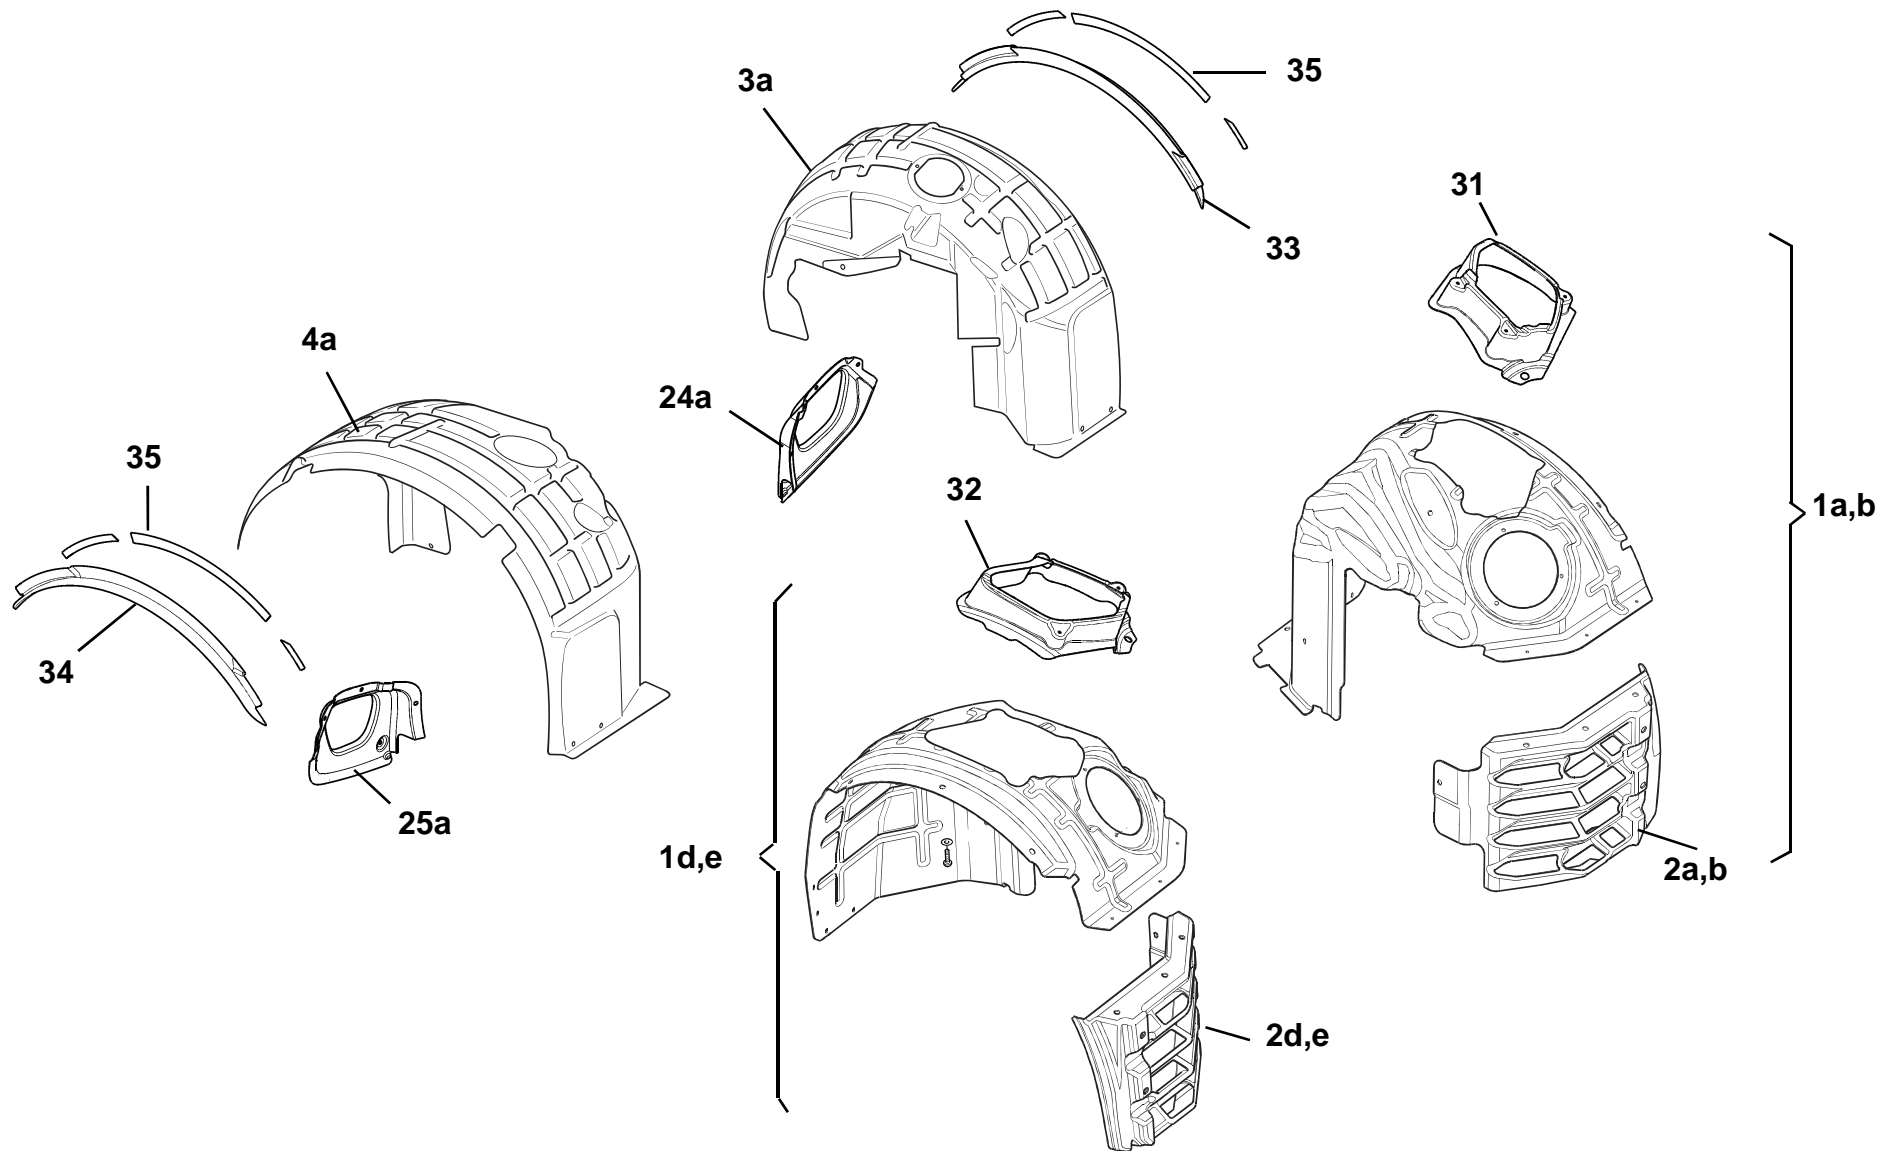

EVORA
SPORT/GT

12.01 page 2

Updated 4th November 2019

Service Parts List

Function Code 12.01 Wheelarch Liners

<u>Dep</u>	<u>Part Description</u>	<u>Remarks</u>	<u>Option</u>	<u>Part Number</u>	<u>Qty</u>
01	Wheelarch Liner Assembly, front, LH, two piece	Includes item 02 and 05		A132U0879F	1
01a	Wheelarch Liner Assembly Complete Front LH	Includes item 02a and 05	GT430	A710U4017K	1
01b	Wheelarch Liner Assembly Complete Front LH	Includes item 02b and 05	Fed & Gulf States GT	B132U4925K	1
01c	Wheelarch Liner Assembly, front, RH, two piece	Includes item 02c and 05		A132U0878F	1
01d	Wheelarch Liner Assembly Complete Front RH	Includes item 02d and 05	GT430	A710U4018K	1
01e	Wheelarch Liner Assembly Complete Front RH	Includes item 02e and 05	Fed & Gulf States GT	B132U4926K	1
02	Grille oil cooler exit LH	Forms part of wheelarch liner		A132U4475F	1
02a	Wheelarch Liner Front Grille LH	Forms part of wheelarch liner	GT430	A710U4019F	1
02b	Wheelarch Liner Front Grille LH	Forms part of wheelarch liner	GT410 Sport	A132U4475H	1
02c	Grille oil cooler exit RH	Forms part of wheelarch liner		A132U4476F	1
02d	Wheelarch Liner Front Grille RH	Forms part of wheelarch liner	GT430	A710U4020F	1
02e	Wheelarch Liner Front Grille RH	Forms part of wheelarch liner	GT410 Sport	A132U4476H	1
03	Wheelarch Liner Assembly, rear, LH			B132U4013F	1
03a	Wheelarch Liner Rear LH		GT430, GT410 Sport, Fed & Gulf States GT	A710U0067K	1
04	Wheelarch Liner Assembly, rear, RH			B132U4014F	1
04a	Wheelarch Liner Rear RH		GT430, GT410 Sport, Fed & Gulf States GT	A710U0068K	1
05	Panel, lamp access, front			B132U0432F	2