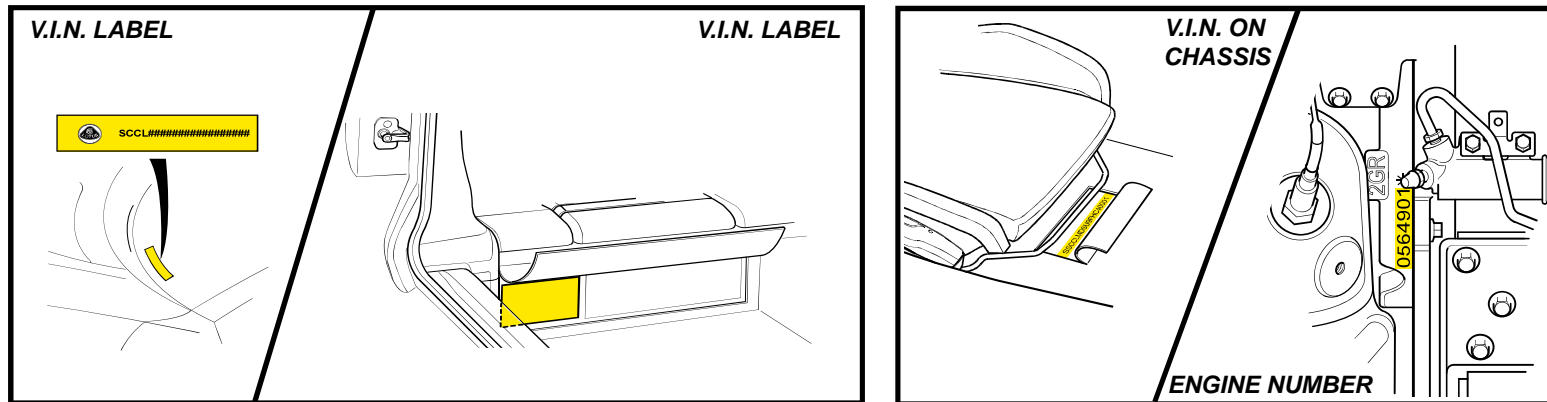

VEHICLE IDENTIFICATION NUMBER & ENGINE NUMBER

The Vehicle Identification Number (V.I.N.) is located on the left hand side of the windscreen and printed on a label stuck to the tank bay behind the driver's seat, it is also stamped on the chassis on the right hand front seat support crossmember, viewable beneath the rear carpet. The engine number is marked on a vertical patch at the right hand side of the rear face of the cylinder block, adjacent to the clutch housing.

Both numbers should always be quoted with any vehicle enquiries, as Factory records are filed against V.I.N., and specification change points are identified by V.I.N. or engine number. The vehicle licence number should be considered irrelevant, since it may not accurately reflect the vehicle age, and may also be changed during the car's life.

The V.I.N. comprises 17 characters, coded in accordance with European Economic Community (EEC) directives. For change point identification in Service Notes and Service Parts Lists, characters 10 (model year) and 15 - 17, or 14 - 17 (serial number) will be quoted.

EVORA
SPORT/GT