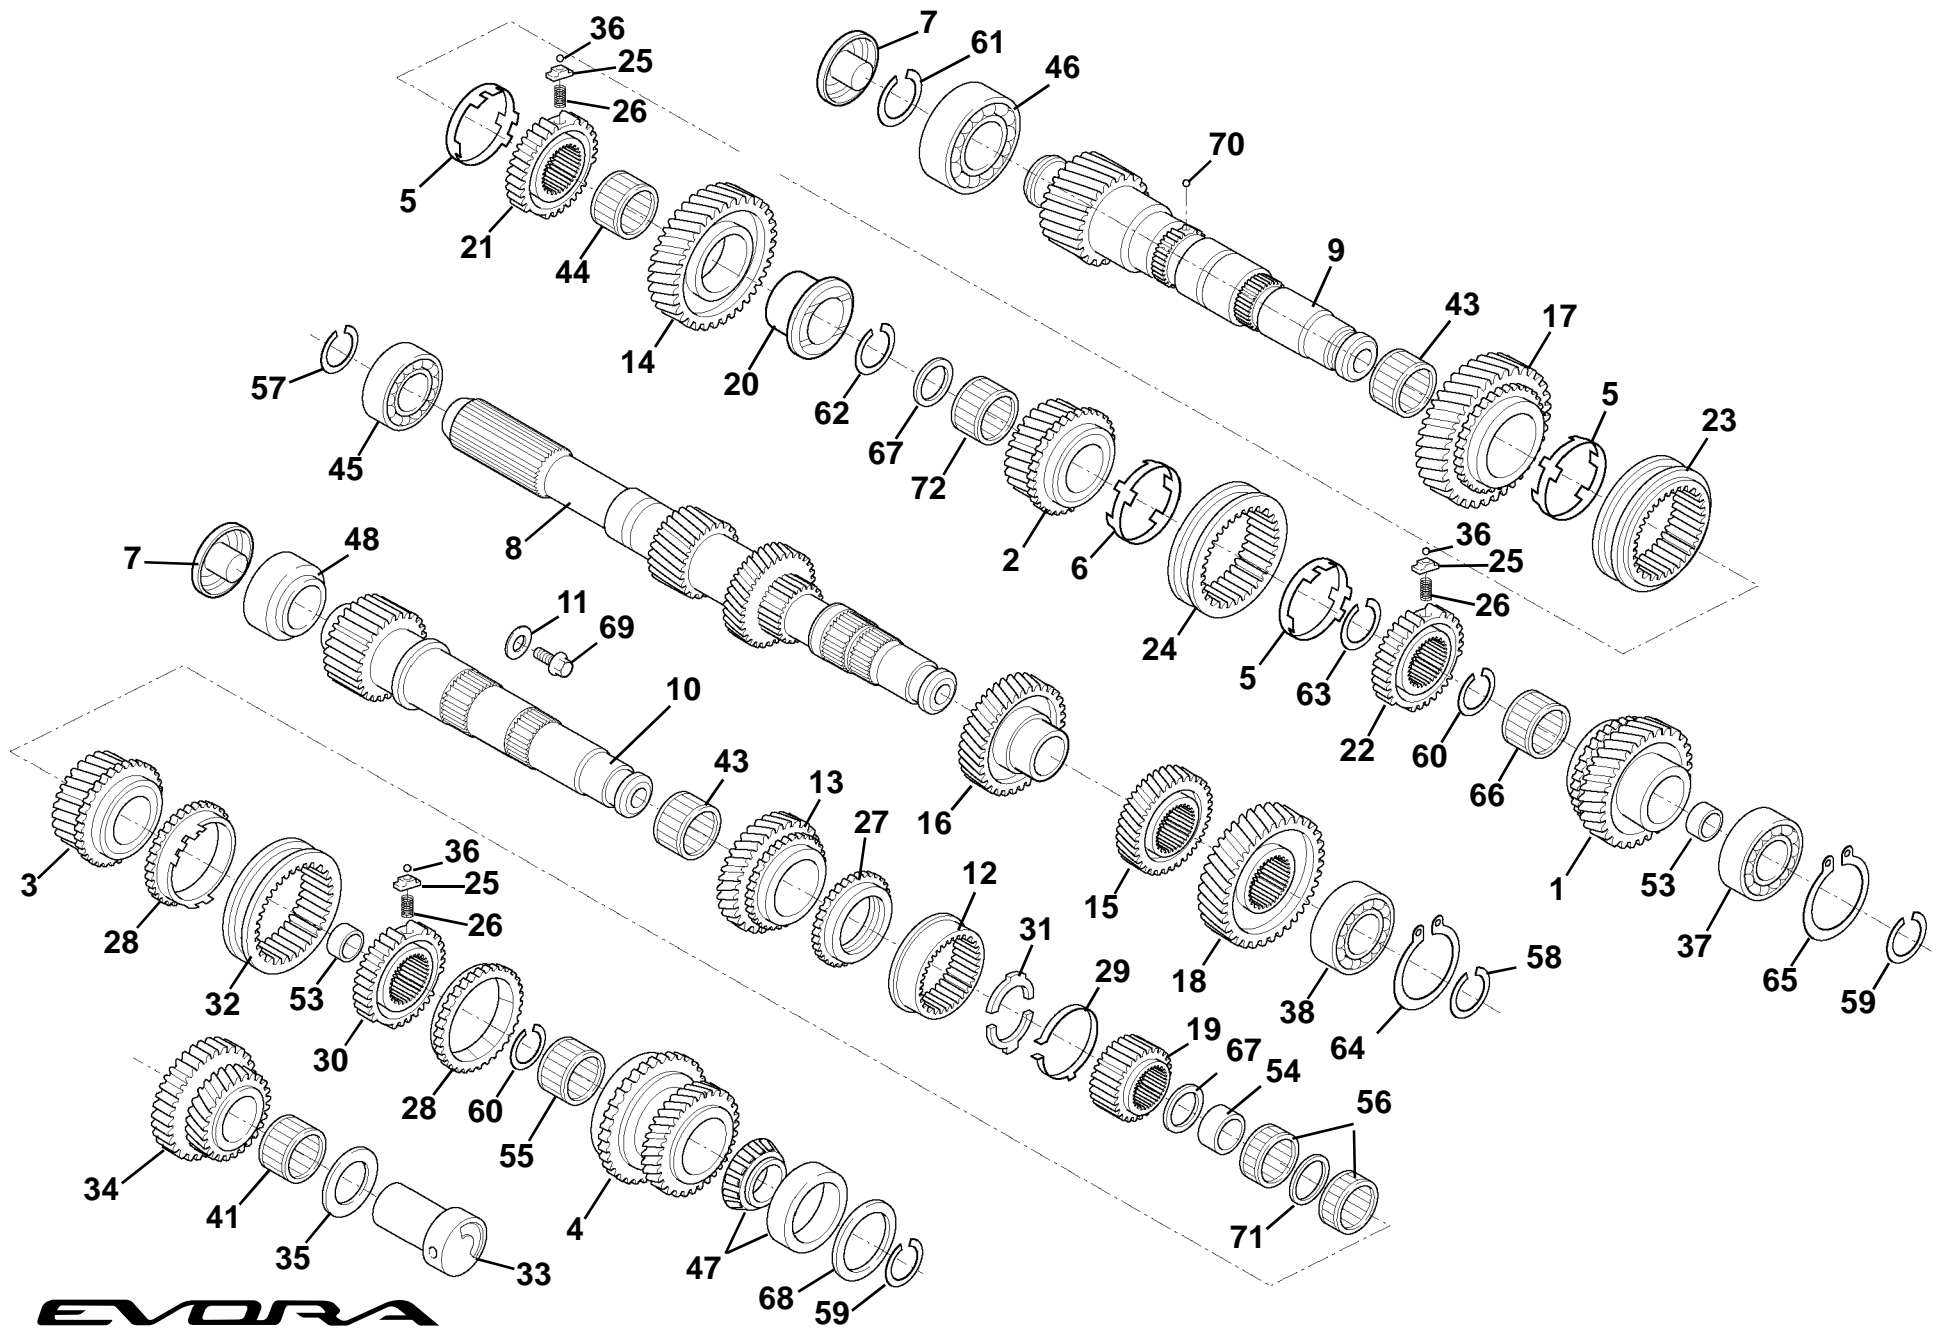

EVORA
SPORT/GT

47.07

Function Code 47.07 Gears, Shafts & Bearings

<u>Dep</u>	<u>Part Description</u>	<u>Remarks</u>	<u>Option</u>	<u>Part Number</u>	<u>Qty</u>
01	3rd Gear, driven		Sports Ratio G/box	B132F0049F	1
02	4th Gear, driven		Sports Ratio G/box	B132F0051F	1
03	5th Gear, driven		Sports Ratio G/box	B132F0053F	1
04	6th Gear, driven		Sports Ratio G/box	B132F0055F	1
05	Synchro Ring Set, no. 1			A132F6043S	1
06	Synchro Ring Set, no. 4			A132F6044S	1
07	Cover, output shaft			A132F6047S	1
08	Input Shaft			A132F6073S	1
09	Output Shaft, no. 1			A132F6074S	1
10	Output Shaft, no. 2			A132F6075S	1
11	Plate, bearing lock			A132F6076S	2
12	Sleeve, synchro hub, no. 4			A132F6077S	1
13	Reverse Gear			A132F6078S	1
14	2nd Gear			A132F6079S	1
15	3rd Gear		Sports Ratio G/box	B132F0046F	1
16	One piece 4th,5th gear,spacer assembly		Sports Ratio G/box	A132F0160F	1
17	1st Gear			A132F6082S	1
18	6th Gear		Sports Ratio G/box	B132F0048F	1
19	Synchro Hub, no. 4			A132F6084S	1
20	Bearing Inner, 2nd gear			A132F6085S	1
21	Synchro Hub, no. 1			A132F6086S	1