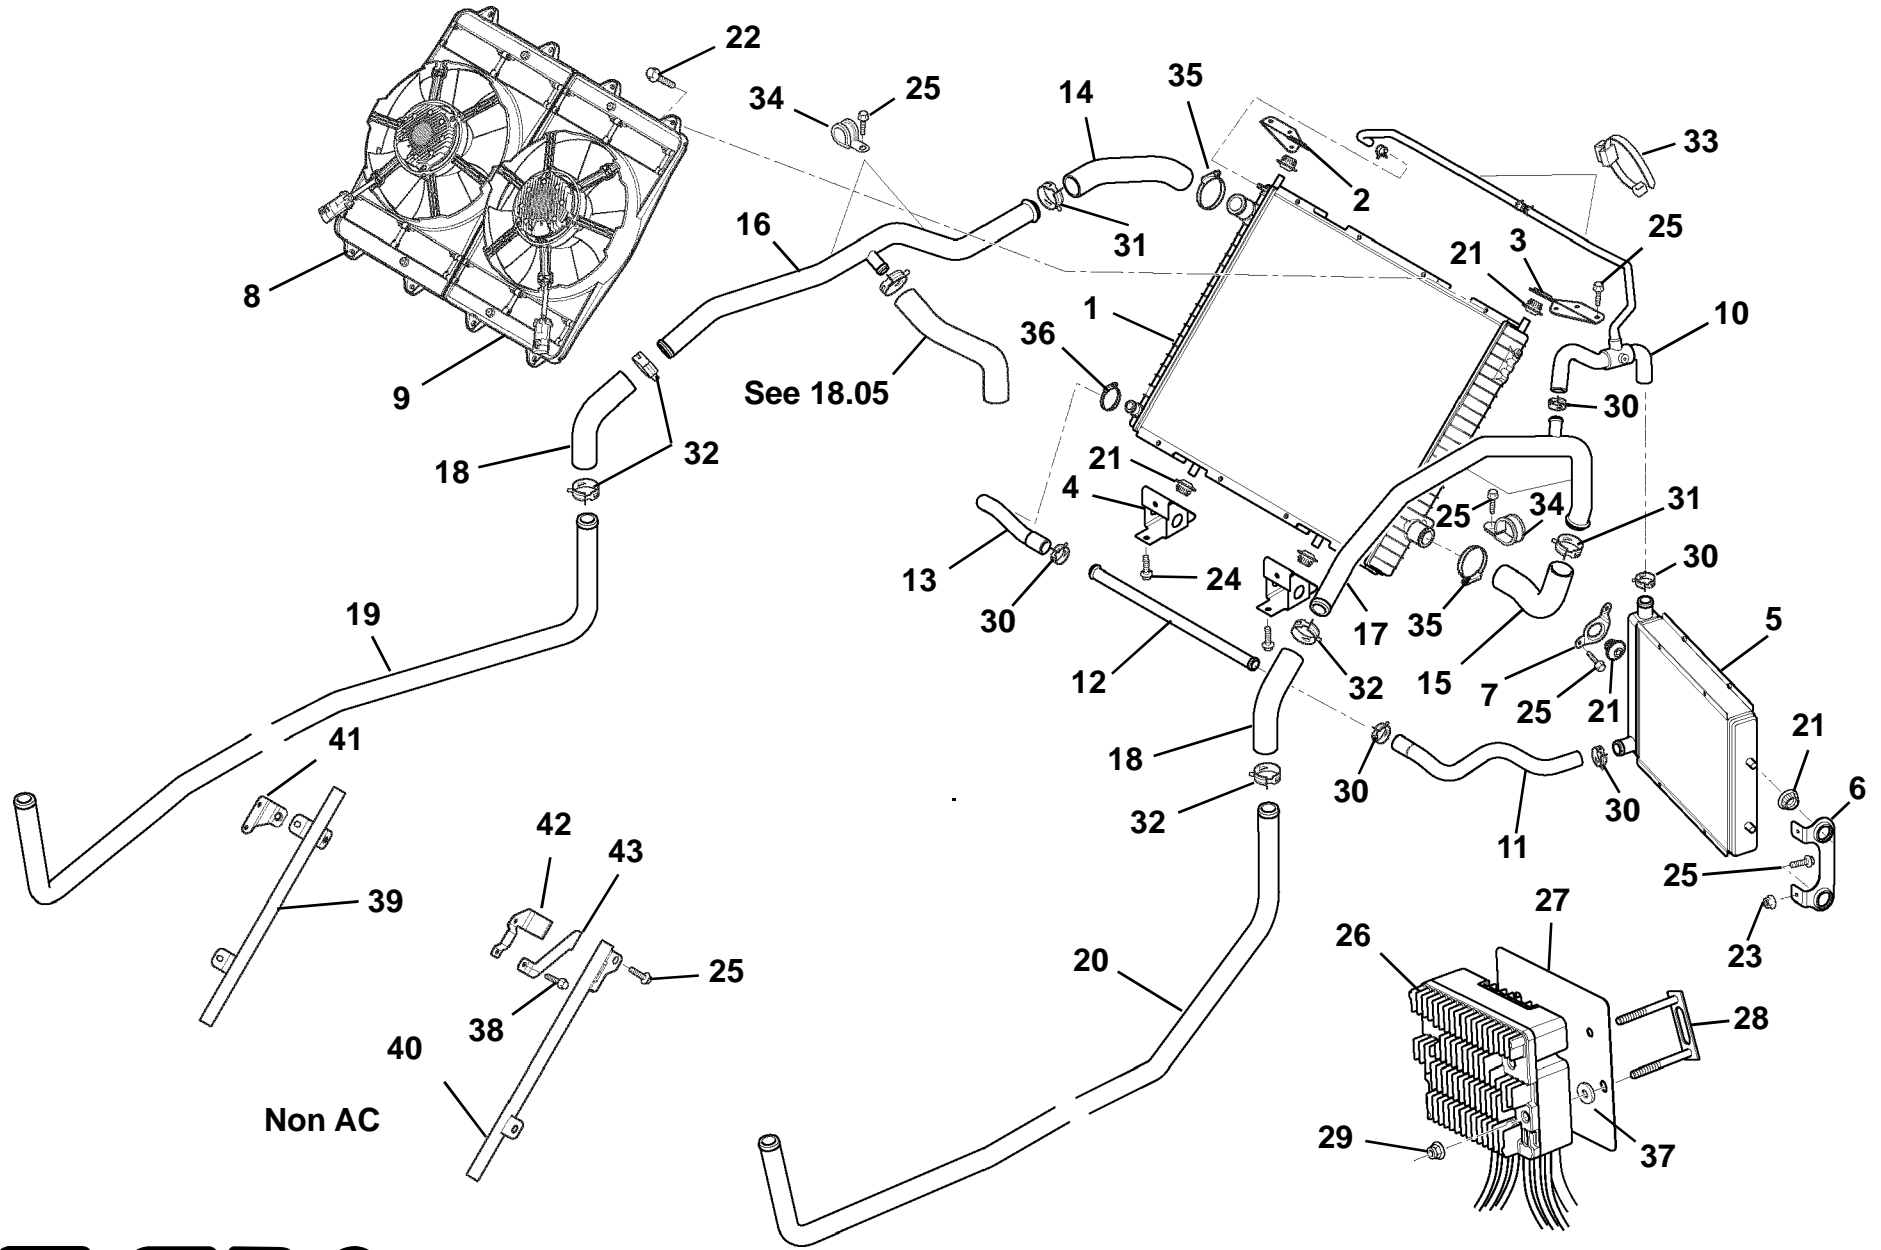

EVORA
SPORT/1.6T

46.01

Function Code 46.01 Engine Cooling System & Fan

<u>Dep</u>	<u>Part Description</u>	<u>Remarks</u>	<u>Option</u>	<u>Part Number</u>	<u>Qty</u>
01	Radiator Assembly			A132K0190H	1
02	Bracket Upper Radiator Mount LH			A132K4057F	1
03	Bracket Upper Radiator Mount RH			A132K4058F	1
04	Bracket Lower Radiator Mount			C132K0024F	2
05	Auxillary Radiator Assembly			B132K0227F	1
06	Bracket Auxillary Radiator Outer			B132K0305F	1
07	Bracket Auxillary Radiator Inner			B132K0310F	1
08	Fan and Shroud Assembly LH			A132K4019F	1
09	Fan and Shroud Assembly RH			A132K4020F	1
10	Hose Assembly Auxillary Rad Upper			A132K0219F	1
11	Hose Auxillary Rad Lower			A132K0249F	1
12	Pipe Radiator to Auxillary Rad Lower	P-clips removed on B level		B132K0247F	1
13	Hose Radiator to Auxillary Rad Lower			A132K0246F	1
14	Hose Radiator LH Feed			A132K0203F	1
15	Hose Radiator RH Return			A132K0202F	1
16	Pipe Coolant Front LH Feed			A132K0201F	1
17	Pipe Coolant Front RH Return			A132K0200F	1
18	Hose Coolant Front			B132K0035F	2
19	Pipe Coolant Bodyside Feed			A132K0021F	1
20	Pipe Coolant Bodyside Return			A132K0020F	1
21	Bush Radiator Mounting			A132K0322F	7