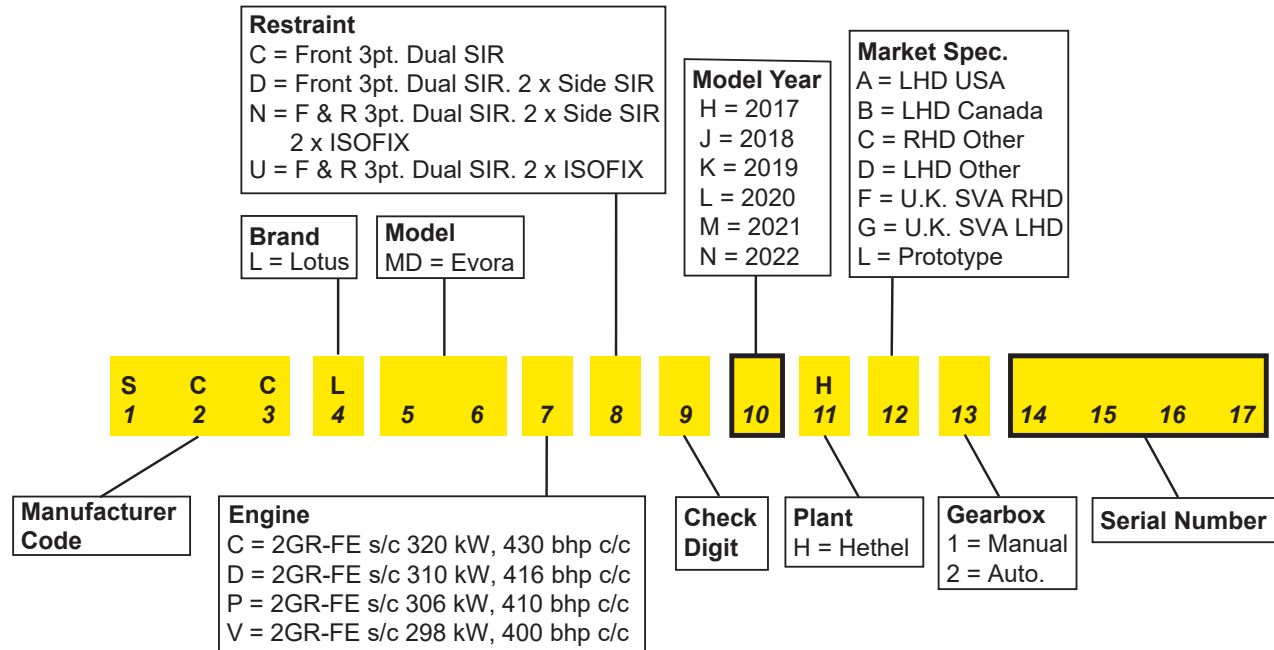

S.O.P onwards

EVORA
SPORT/GT

Updated 1st March 2021