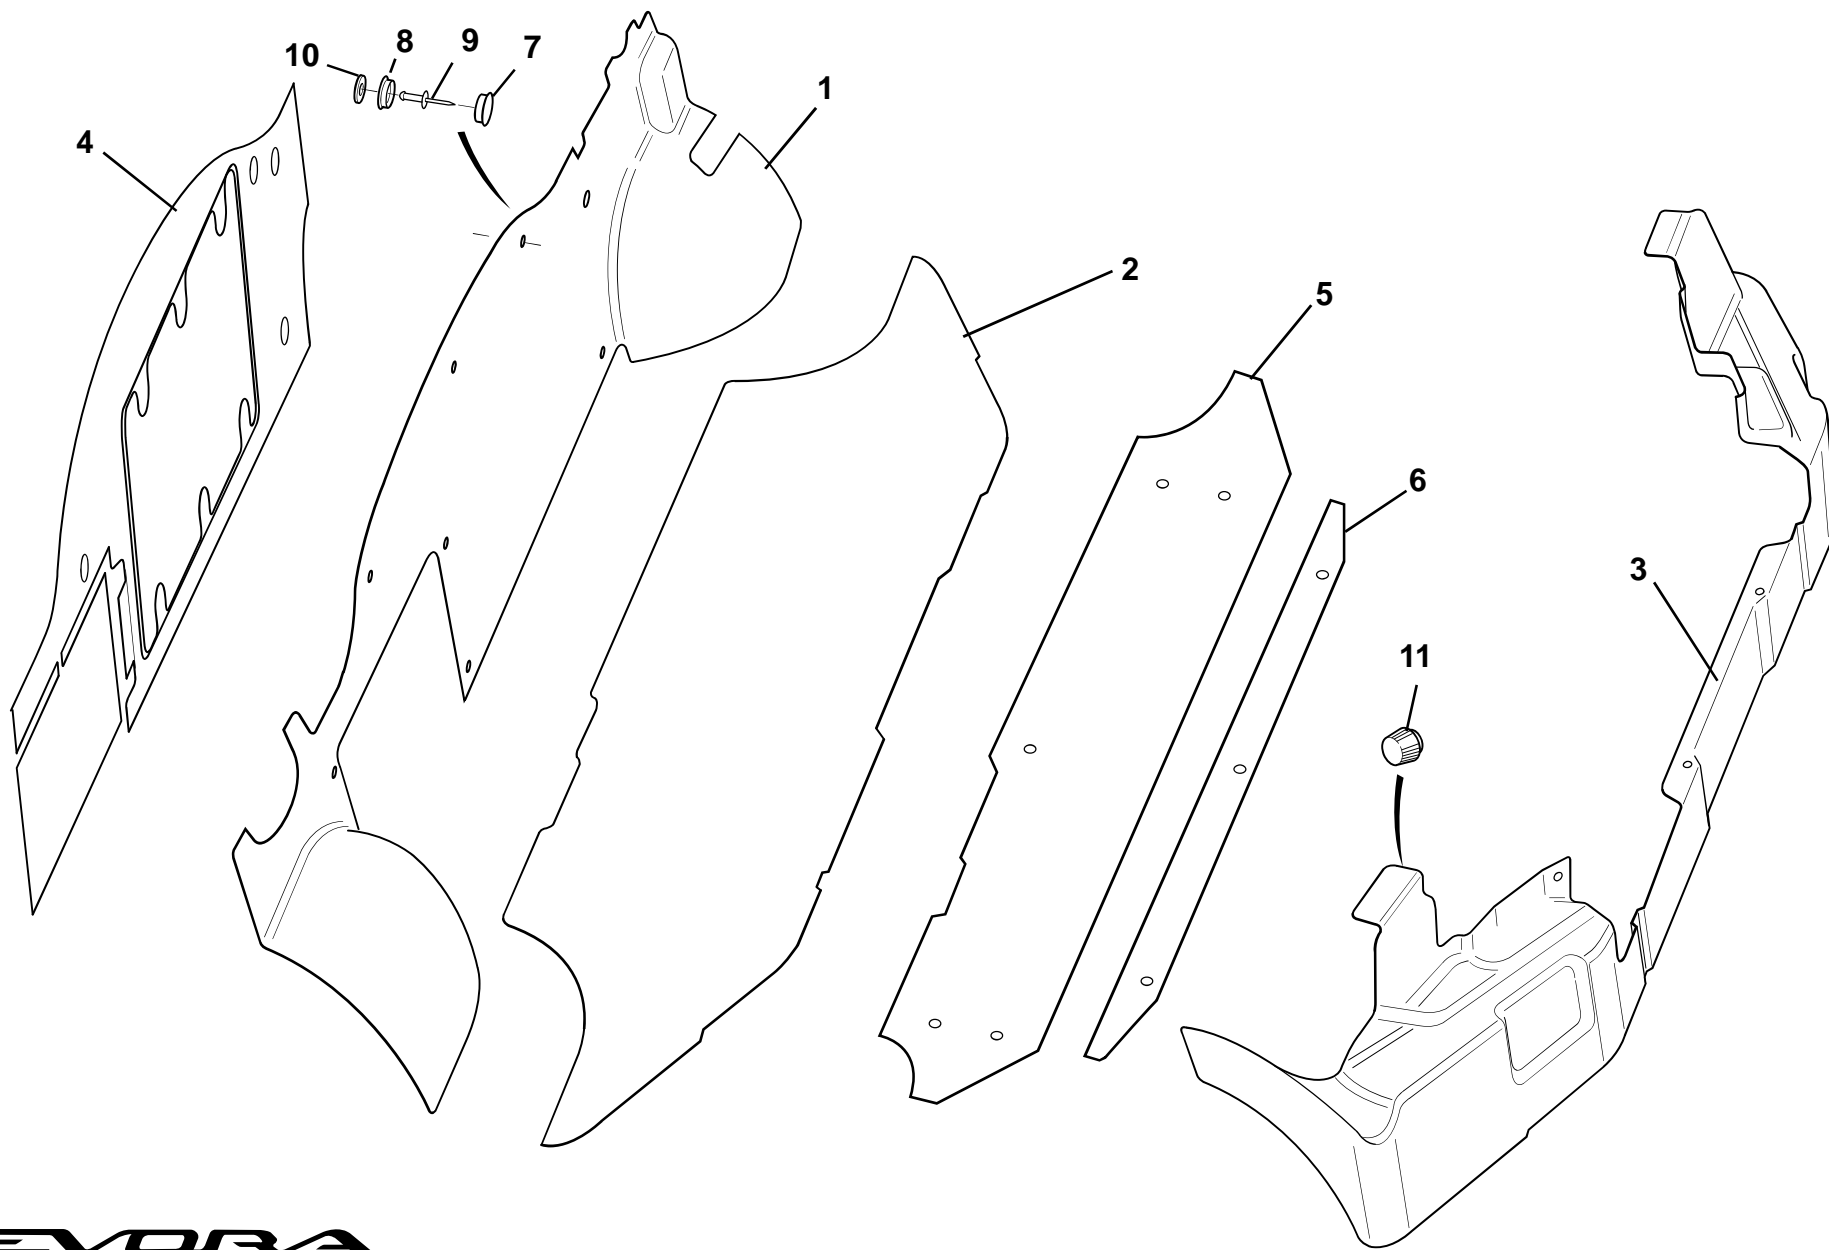

EVORA
SPORT/GT

15.24

Function Code 15.24 Luggage Compartment Carpet

<u>Dep</u>	<u>Part Description</u>	<u>Remarks</u>	<u>Option</u>	<u>Part Number</u>	<u>Qty</u>
01	Carpet, moulded, bootbox front, with cutout	Cutout for battery cover		H132U0049F	1
02	Carpet Assembly, bootbox floor			C132U0286K	1
03	Carpet, moulded, bootbox rear			B132U0285F	1
04	Insulation, bootbox front			B132U0535F	1
05	Insulation, boot floor			B132U0164 F	1
06	Insulation, boot floor, rear			A132U0355F	1
07	Press Fastener Button			A132W6087F	3
08	Press Fastener Socket			A111B6075F	3
09	Pop Rivet			A075W6090Z	3
10	Washer Flat 18 x 3/8 x 21			A075W4001Z	3
11	Knurled Nut, M5, carpet retaining			A120B6059F	2