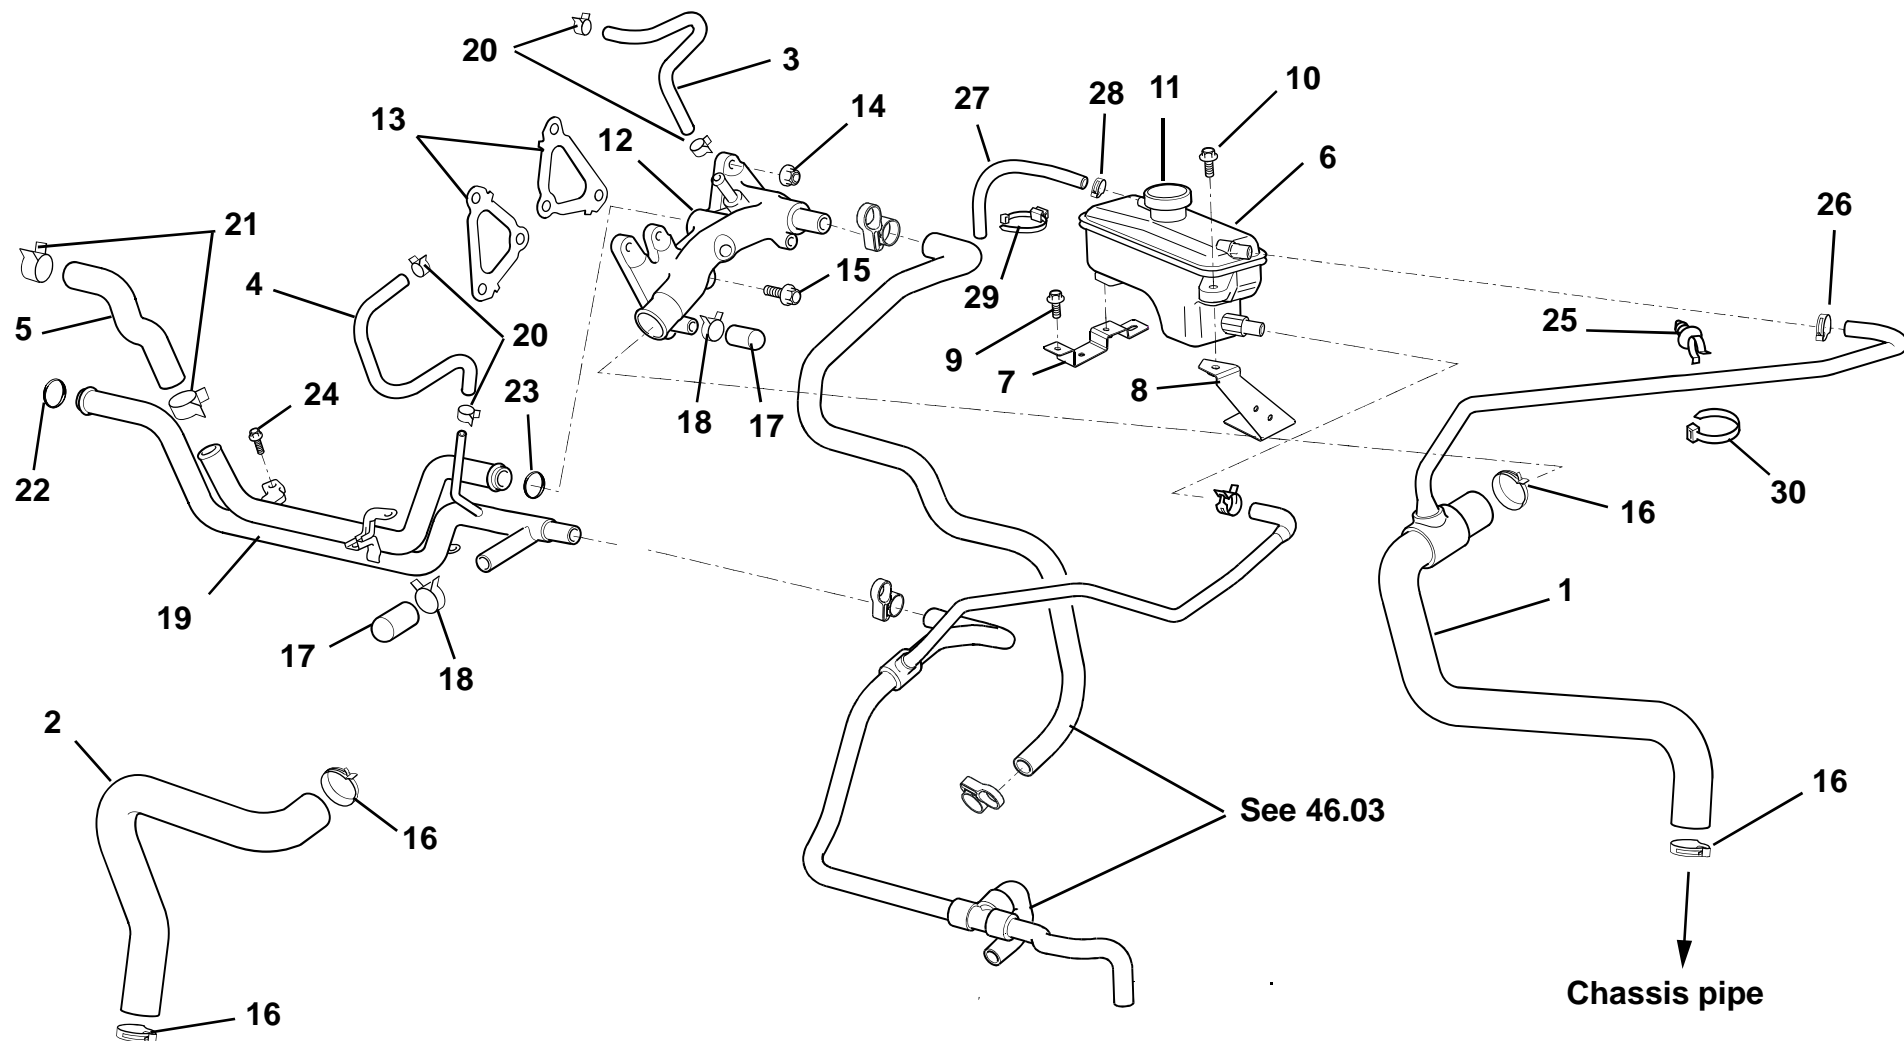

EVORA
SPORT/GT
46.02

Function Code 46.02 Engine Cooling System

<u>Dep</u>	<u>Part Description</u>	<u>Remarks</u>	<u>Option</u>	<u>Part Number</u>	<u>Qty</u>
01	Hose, engine outlet			B132K0002F	1
02	Hose, engine inlet			B132K0003F	1
03	Hose, water by-pass No.2, outlet to throttle body			A132E0184F	1
04	Hose, water by-pass No.3, throttle body to water inlet pipe			A132E0185F	1
05	Hose, water by-pass No.1, water outlet to water inlet			A132E6267S	1
06	Tank Assembly, reserve, radiator pressure system			A132E6312S	1
07	Bracket Assembly, header tank, right			B132K0031F	1
08	Bracket Assembly, header tank left			C132K0008F	1
09	Screw M6 x 16 hex flg hd,header tank to bracket			A132W5003F	2
10	Screw, M8 x 25, hex. flg. hd. header tank to bracket			A138W2007F	1
11	Cap, header tank 108kPa			A120E6341S	1
12	Water Outlet			A132E6257S	1
13	Gasket, water outlet to cylinder head			A132E6259S	2
14	Nut, flange, water outlet to head	For stud see 40.05		A132E6473S	4
15	Bolt, hex.flg. hd., water outlet to head			A132E6467S	2
16	Clamp Hose			A120W6784F	4
17	Blanking Cap			A132E0080F	2
18	Clip			A132E6091H	2
19	Pipe Assembly, water inlet			A132E6269S	1
20	Hose Clip, water by-pass No. 2 & No. 3			A132E6271S	4
21	Hose Clip, water by-pass No. 1			A132E6270S	2