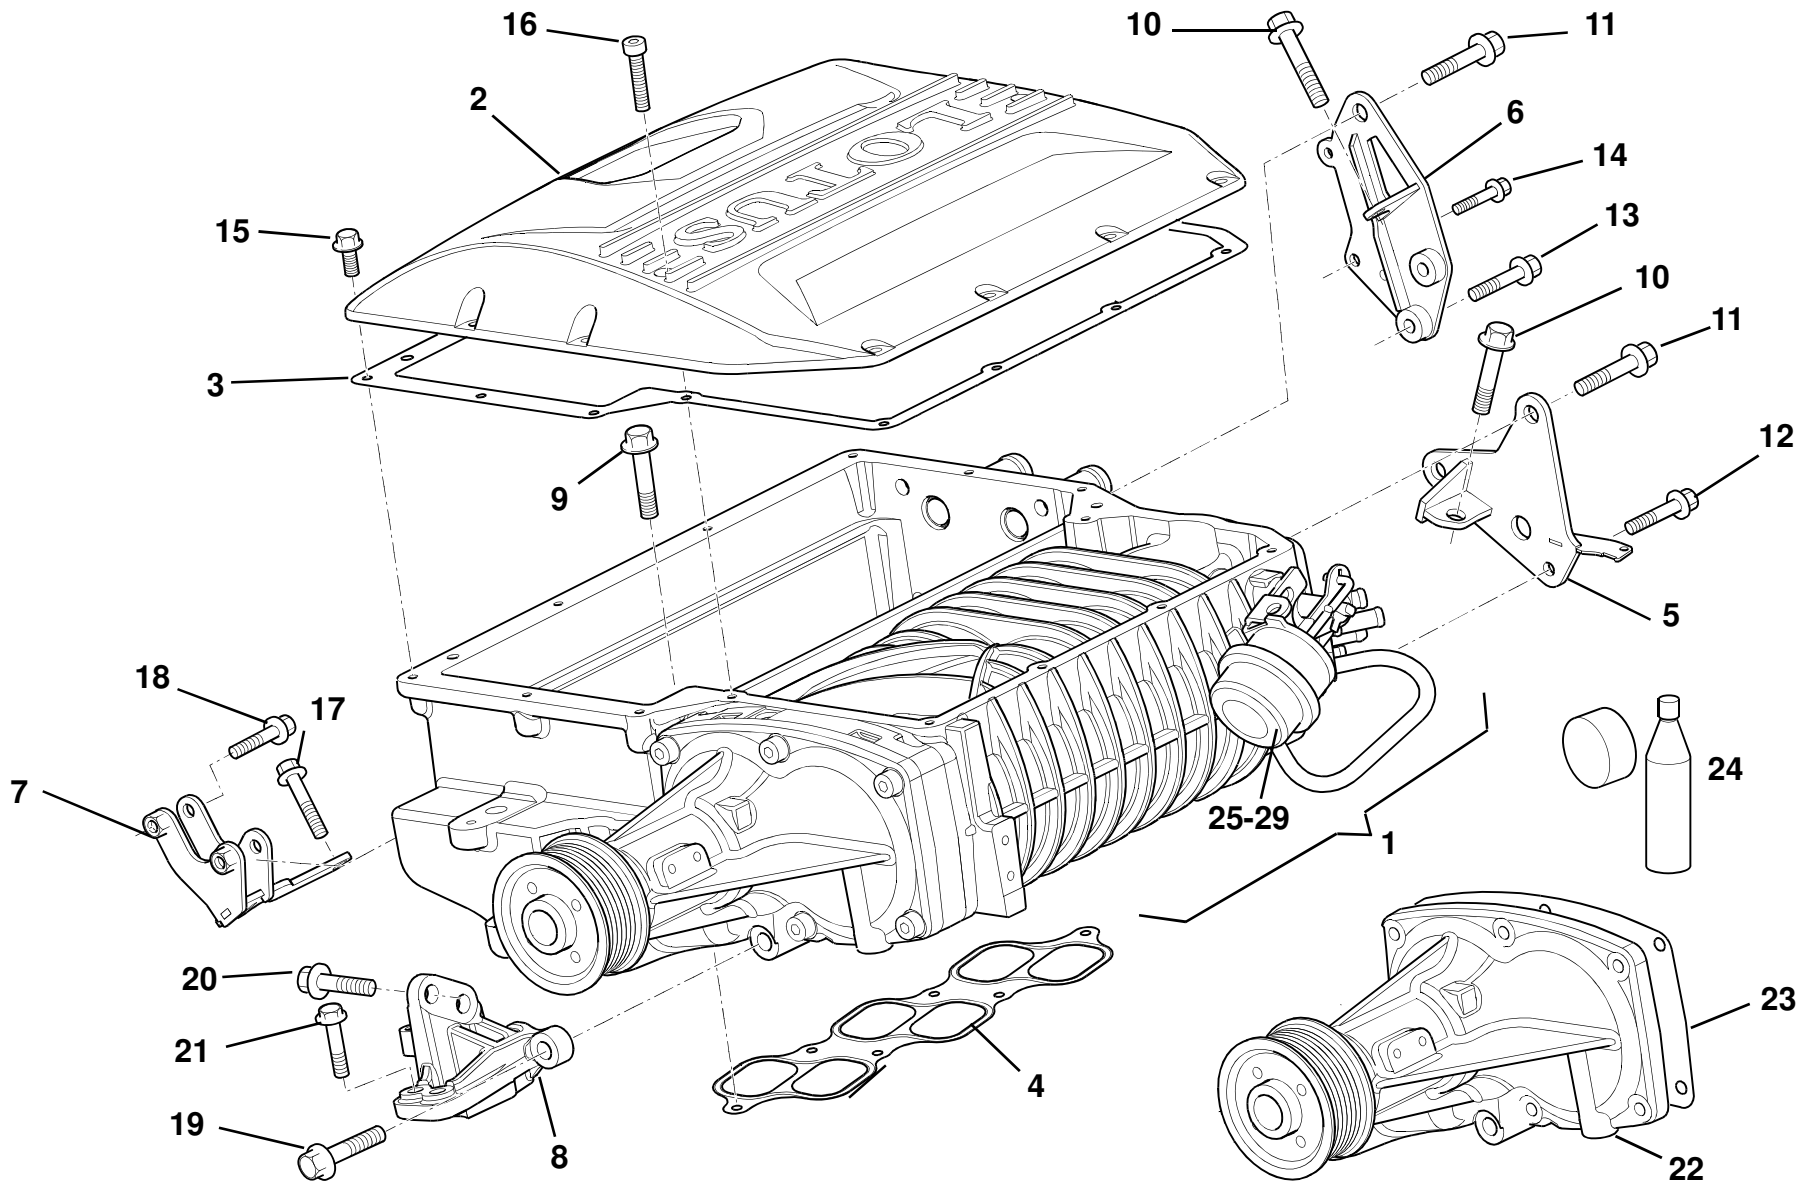

Function Code 42.07 Inlet Manifold, Plenum & gaskets

<u>Dep</u>	<u>Part Description</u>	<u>Remarks</u>	<u>Option</u>	<u>Part Number</u>	<u>Qty</u>
01	Inlet Manifold			A132E6274S	1
02	Gasket, inlet manifold, LH			A132E6276S	1
03	Gasket, inlet manifold, RH			A132E6275S	1
04	Stud, inlet manifold to head	Also see 40.05		A132E6116S	8
05	Nut, flange, inlet manifold to head			A132E6474S	4
06	Screw, Inlet manifold			A132E6278S	6

EVORA
SPORT/1GT

42.09

Updated 2nd November 2020