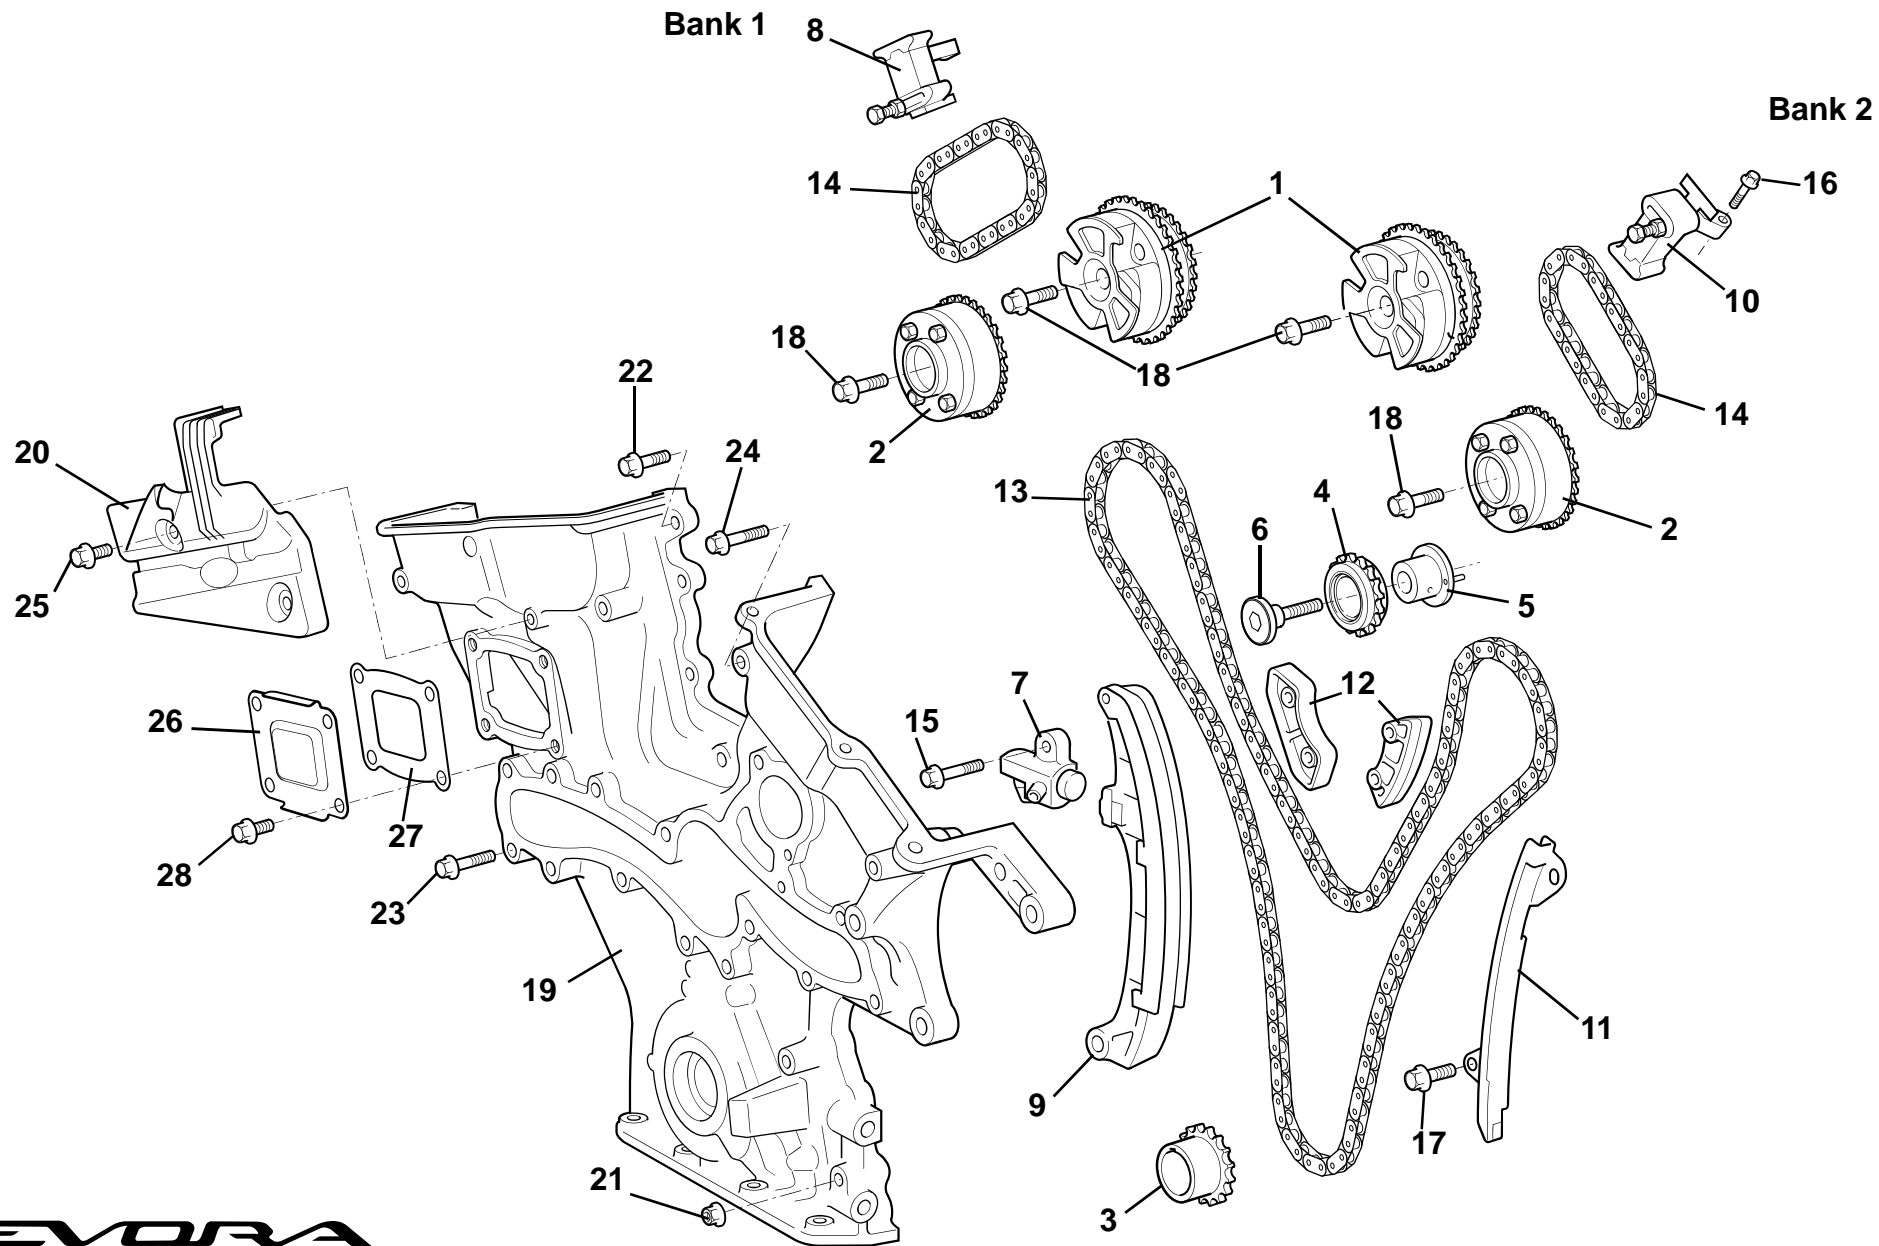

Function Code 40.07 Camshafts, Tappets, Cam Cover

<u>Dep</u>	<u>Part Description</u>	<u>Remarks</u>	<u>Option</u>	<u>Part Number</u>	<u>Qty</u>
22	Valve Assembly, ventilation			A132E6181S	1
23	Valve Assy., cam timing control, RH bank 1, exhaust	Includes 'O' ring		A132E6235S	1
24	Valve Assy., cam timing control, LH bank 2, exhaust	Includes 'O' ring		A132E6239S	1
25	Valve Assy., cam timing control, LH bank 2, intake	Includes 'O' ring		A132E6236S	1
26	Valve Assy., cam timing control, RH bank 1, intake	Includes 'O' ring		A132E6235S	1
27	'O' Ring, Valve Assy., cam timing control			A132E6419S	4
28	Filter, oil control valve			A132E6237S	2
29	Sensor, camshaft position	Also see 17.06		A132E6283S	4
30	Bolt, hex. flg. hd., valves to cam cover			A132E6238S	3
31	Bolt, hex. flg. hd., sensors to cam cover			A132E6466S	4
32	Bolt/Washer, hex. hd., camshaft gear	Also see 40.08		A132E6211S	4
33	Condenser			A132E6376S	2
34	Dowel Pin			A132E6202S	4
35	Screw M6x35, valve to cam cover			A116W2191F	1
36	Valve Spacer			A132E0178F	1
37	Valve Adapter			A132E0179F	1
38	Edge Clip Tie Wrap			A126W6894F	1
39	Apaptor, valve assembly			A132E0225F	1
40	Spigot			A132E0200F	1

EVORA
SPORT/GT

40.08