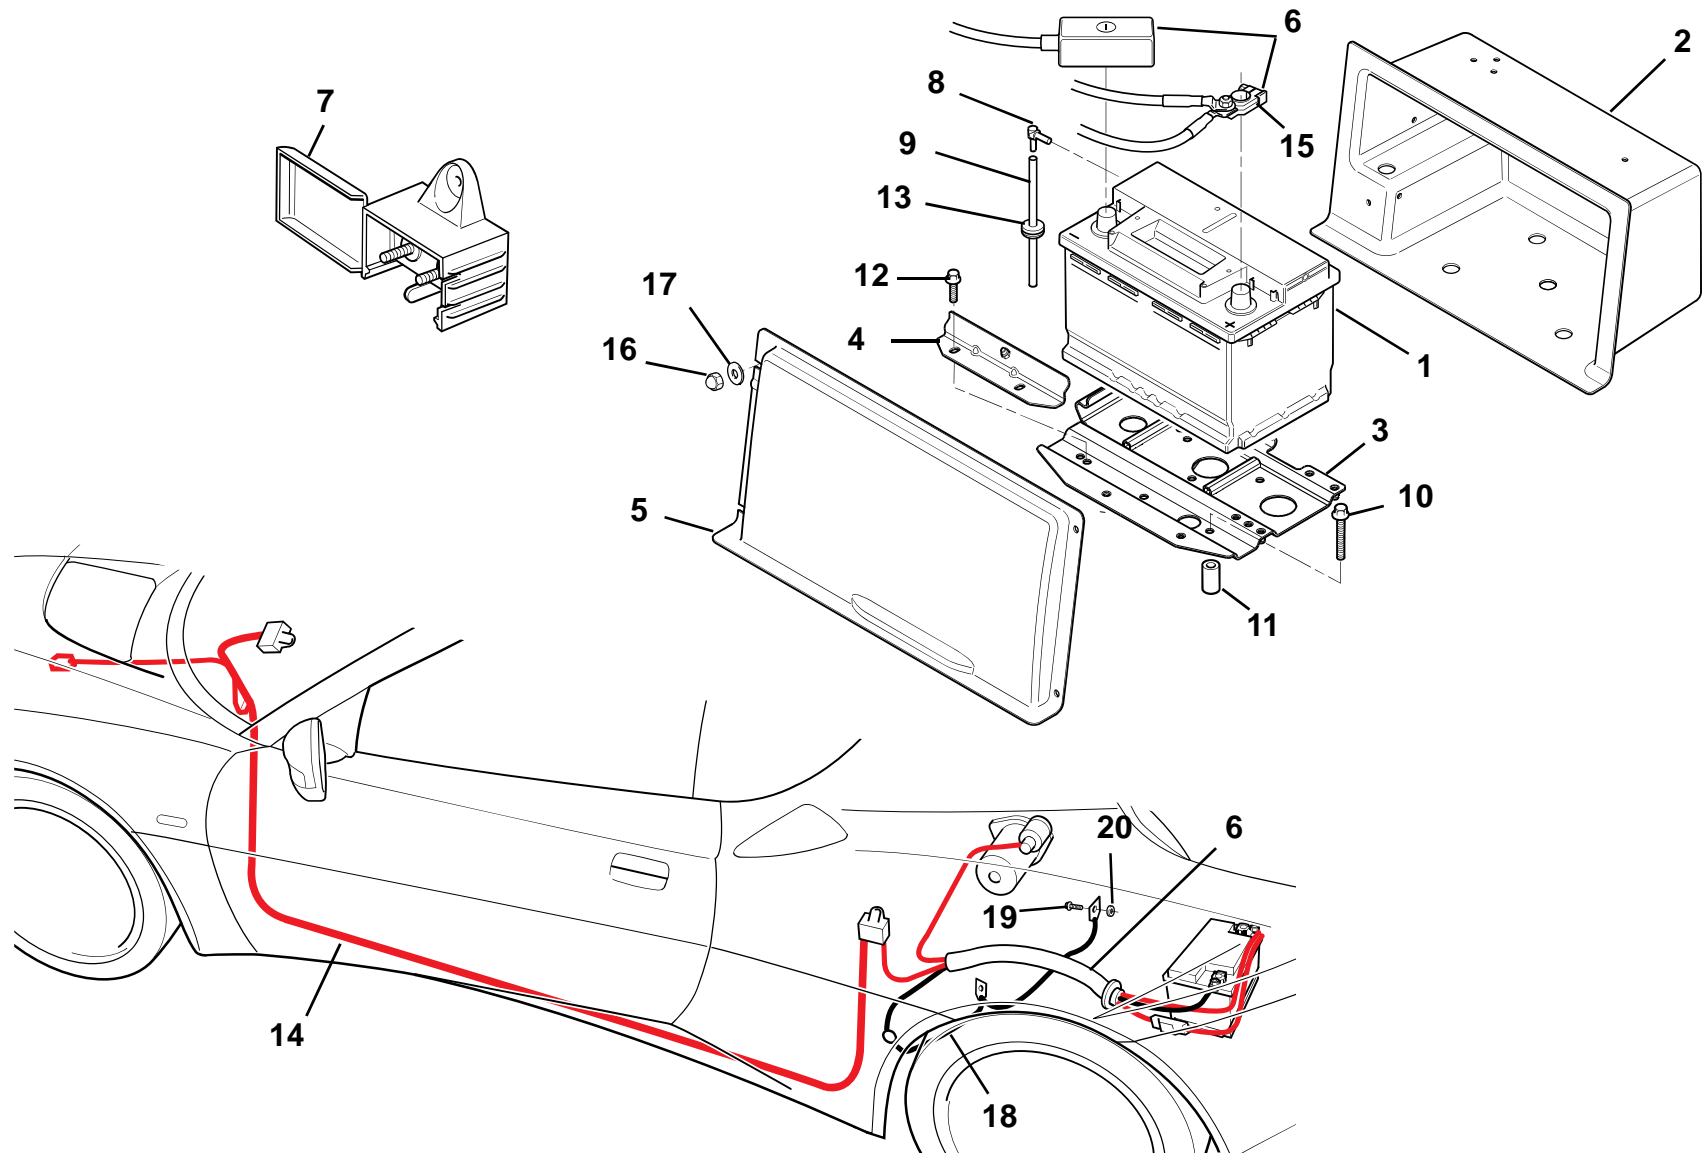

EVORA
SPORT/16T

17.31

Service Parts List

EVORA SPORT/ET

Function Code 17.31 Battery, Clamps & Cables

<u>Dep</u>	<u>Part Description</u>	<u>Remarks</u>	<u>Option</u>	<u>Part Number</u>	<u>Qty</u>
01	Battery, 63Ah			A132M6188F	1
01a	Battery, 74Ah			A132M6187F	1
02	Battery Box			E132B0071F	1
03	Battery Tray Assembly			C132M0518F	1
04	Clamp, battery to tray			C132M0392J	1
05	Cover, battery housing	4 fixings, boot carpet with cutout		C132U0115F	1
06	Harness, battery			C132M0369F	1
07	Binding Post Assembly	Skuttle & rear bulkhead		A340M6007F	2
08	Tube, battery vent			B132M0050F	1
09	Grommet, vent tube to battery box			A124W6790F	1
10	Screw, M8 x 50, hex. flg. hd., tray fixing			A132W2014F	4
11	Spacer, battery tray, 15.9 mm			A132M0520F	4
12	Screw, M6 x 12, hex. flg. hd., clamp to tray			A132W5010F	2
13	Elbow			A132W6028F	1
14	Cable, fusebox, RHD, 3590mm	Positive stud to fusebox stud		A132M4099F	1
14a	Cable, fusebox, LHD, 4145mm	Positive stud to fusebox stud		A132M4100F	1
15	Battery Clamp, positive			A132M6143F	1
15a	Battery Clamp, negative			A132M6186F	1