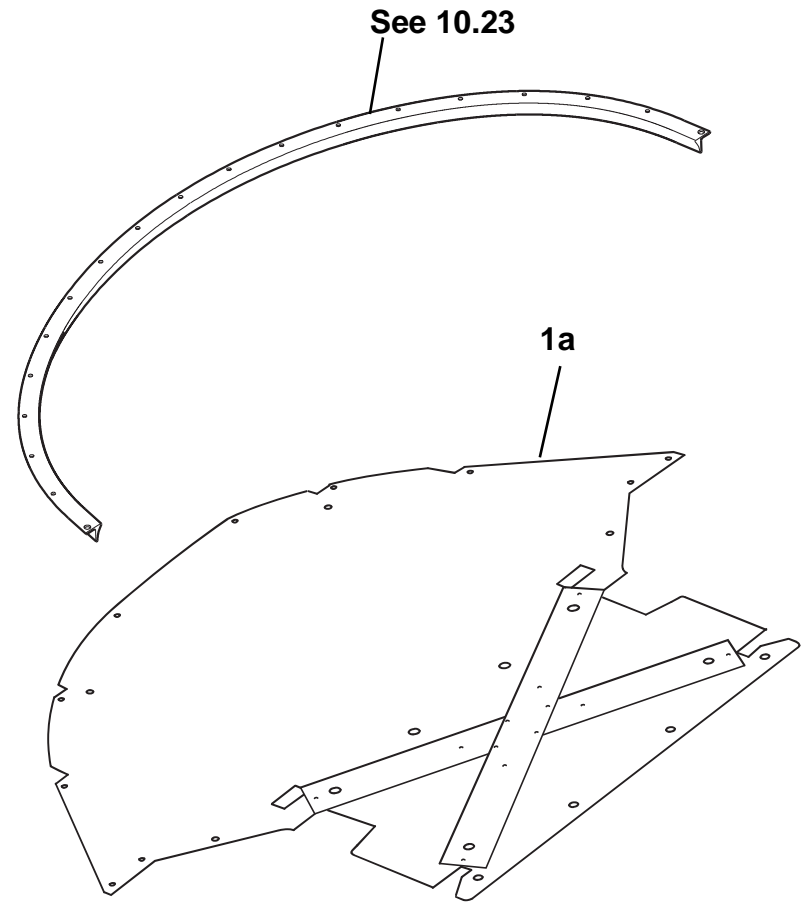

EVORA
SPORT/GT

10.26

Service Parts List

EVORA SPORT/ET

Function Code 10.26 Front Undertray

<u>Dep</u>	<u>Part Description</u>	<u>Remarks</u>	<u>Option</u>	<u>Part Number</u>	<u>Qty</u>
01	Undertray Assembly, front		Fed GT	C132U0090J	1
01a	Front Undertray Assembly		Sport 410, Gulf States GT	B132U1305J	1
01b	Front Undertray Assembly		GT430	B710U0012J	1
01c	Front Undertray Assembly		GT430 Sport, GT410 Sport	A710U0084J	1
02	Bracket, lower LH, undertray to subframe			E132U4265F	1
02a	Bracket, lower LH, undertray to subframe, federal		Fed GT	A132U4889F	1
02b	Bracket, lower RH, undertray to subframe			E132U4266F	1
02c	Bracket, lower RH, undertray to subframe federal		Fed GT	A132U4890F	1
03	Screw, M6 x 16, hex. flg. hd., bracket to subframe			A918W5208F	8
04	Screw, M6 x 16, hex. flg. hd., undertray to bumper/bracket			A918W5208F	10
05	Rubbing Block, undertray protection			B132U0123F	2
06	Washer, M6 x 18 x 1.6, undertray to bumper			A121W4196F	8
07	Spirenut, M6, undertray to bumper			A117W6715F	8
08	Screw, M8 x 20, hex. flg. hd., front undertray fixing			A132W5005F	6
09	Spacer, 13.7mm, front undertray			A132U0376F	2
10	Spacer, 10.6mm, front undertray			A132U0226F	2
11	Spacer, 4.6mm, front undertray			A132U0225F	4
12	Spacer, 3.0mm, front undertray			A132U0237F	2

EVORA
SPORT/ET

Function Code: 10.26, Page: 1

Updated 5th April 2021