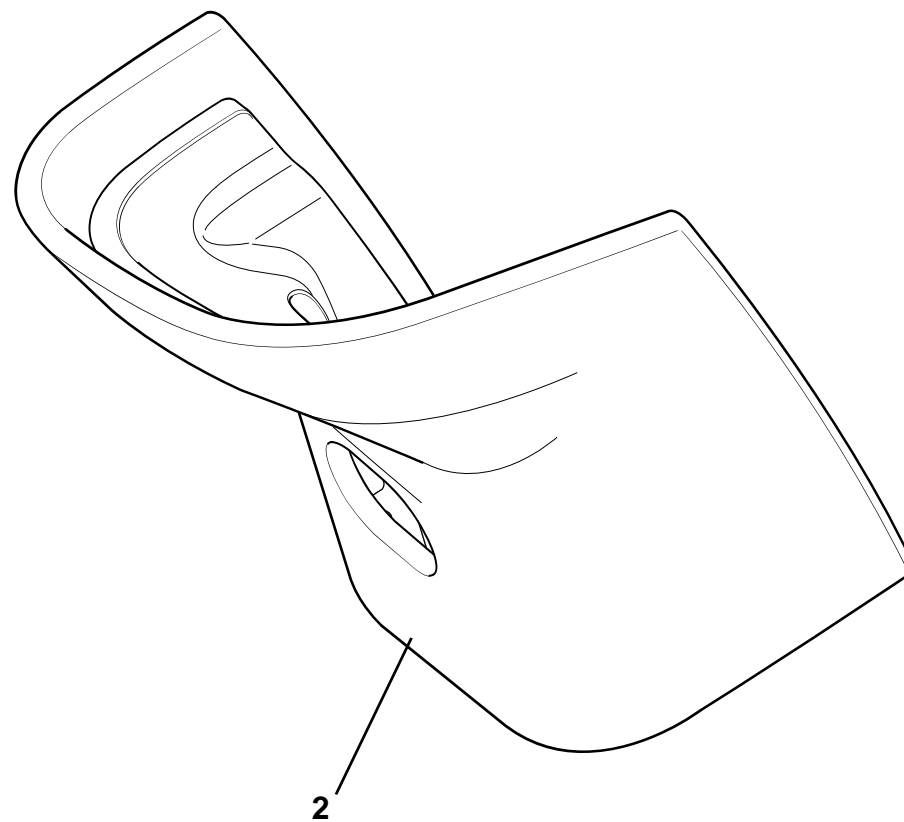

EVORA
SPORT/GT

15.09

Function Code 15.09 'B' & 'C' Pillar Interior Trim.

<u>Dep</u>	<u>Part Description</u>	<u>Remarks</u>	<u>Option</u>	<u>Part Number</u>	<u>Qty</u>
01	'B' Pillar Trim, dark grey, LH			A132V5853F	1
02	'B' Pillar Trim, dark grey, RH			A132V5851F	1