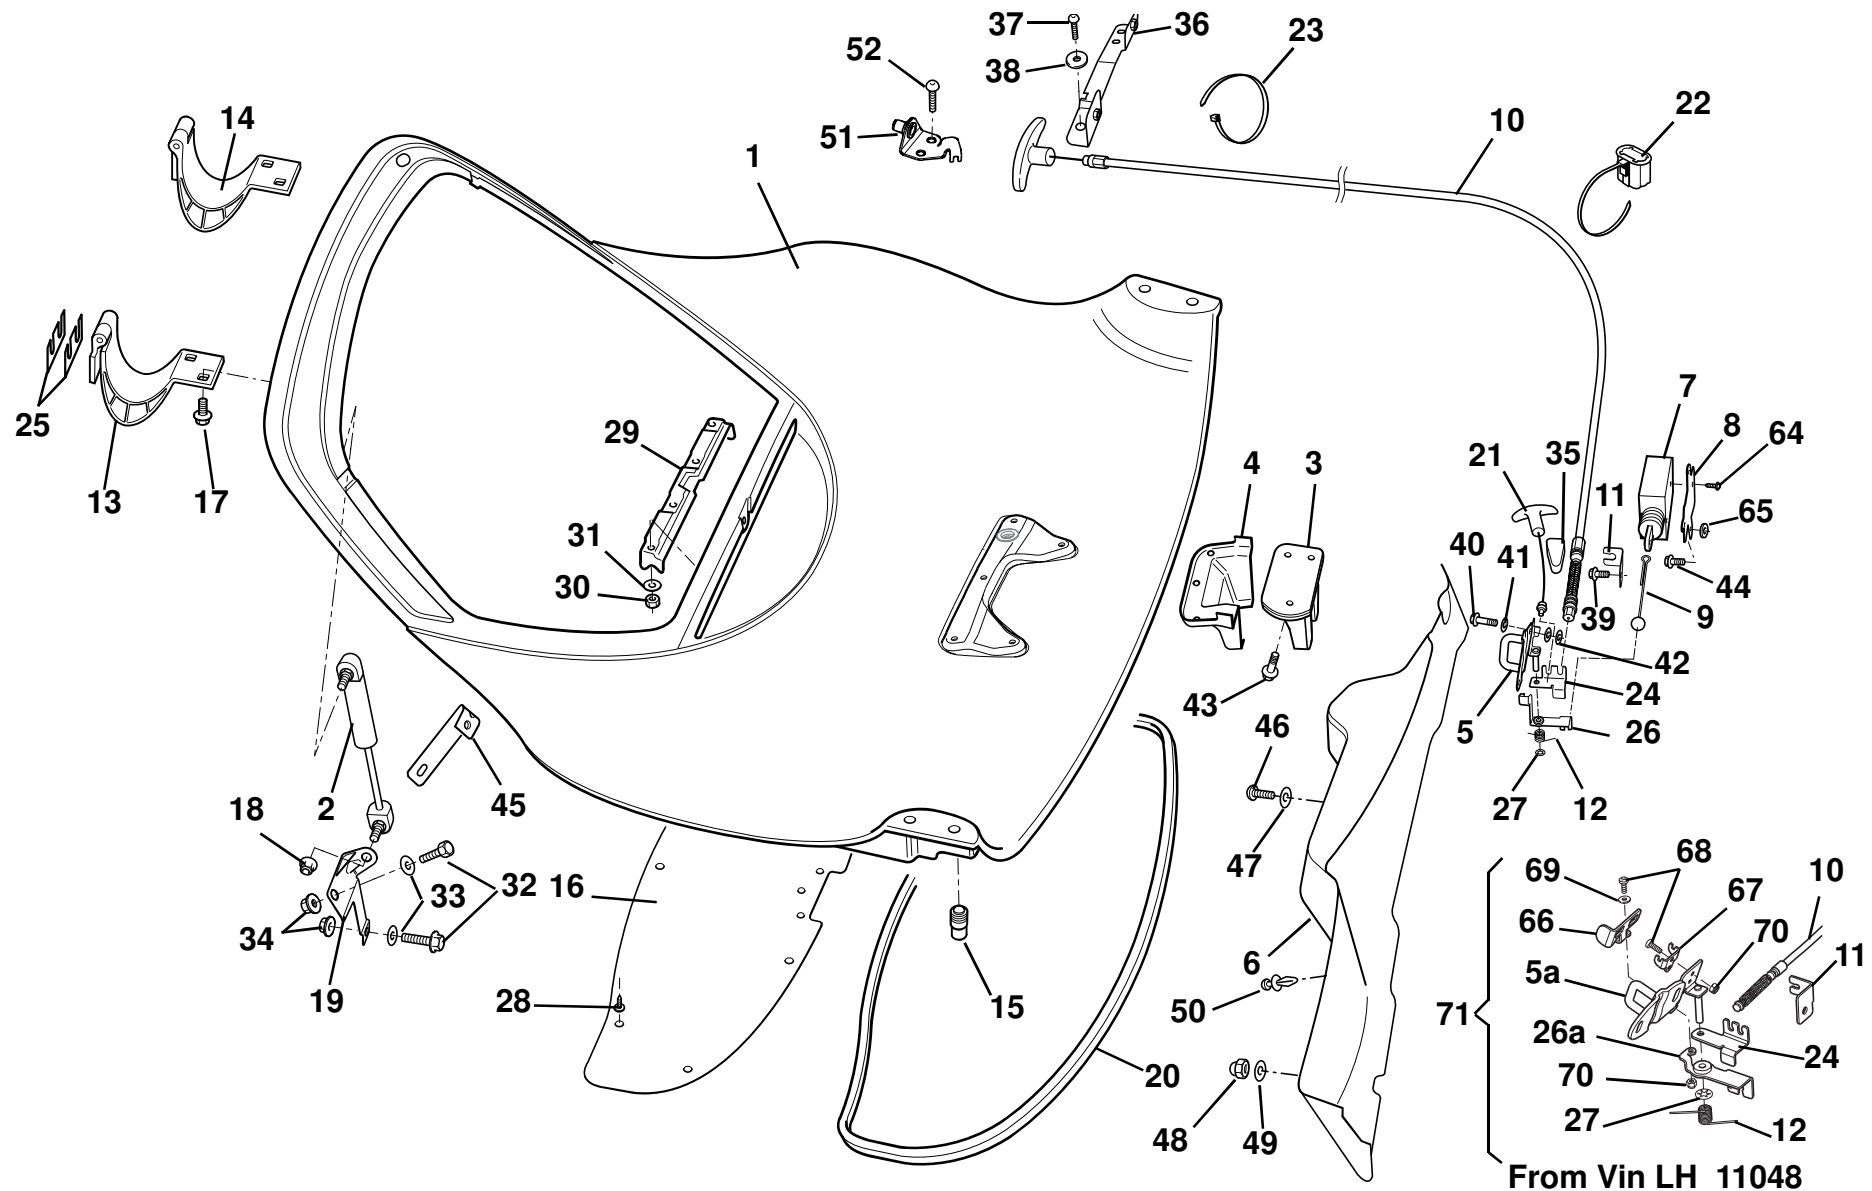

Function Code 10.09 Front Services Access Panels

<u>Dep</u>	<u>Part Description</u>	<u>Remarks</u>	<u>Option</u>	<u>Part Number</u>	<u>Qty</u>
19a	Bracket, lever LH RHD			B132B4331F	1
20	Screw M5 x 16 hex flg hd, bracket			A132W5016F	2
21	Grommet			A124W6790F	2

From Vin LH_11048

EVORA
SPORT/GT

10.11 page 1

Updated 30th March 2020