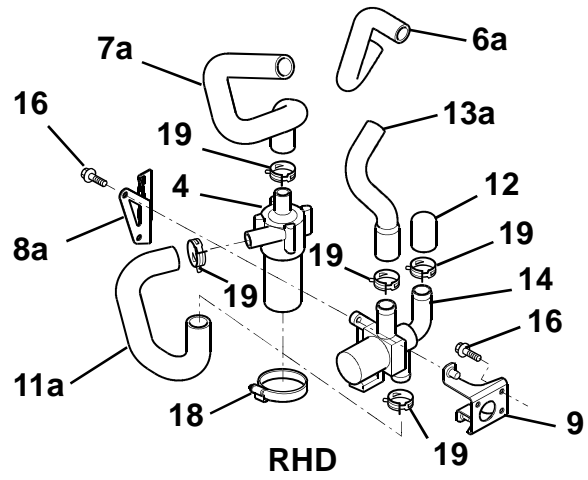

EVORA
SPORT/GT

18.05

Function Code 18.05 Heater, Pipes, Hoses

<u>Dep</u>	<u>Part Description</u>	<u>Remarks</u>	<u>Option</u>	<u>Part Number</u>	<u>Qty</u>
01	Pipe, heater return			D132K0023F	1
02	Pipe, heater return, front			C132K0037F	1
03	Hose, heater return, rear	See 46.03		A132K0256F	1
04	Pump Hot Soak			A117K0013F	1
05	Hose, pipes connecting			A132K0319F	1
06	Hose, heater return, LHD frt			A132P0184F	1
06a	Hose, heater return, RHD frt			A132P0176F	1
07	Hose, heater feed to hot soak, LHD			A132P0185F	1
07a	Hose, heater feed to hot soak, RHD			A132P0175F	1
08	Bracket Hot Soak Pump LHD			B132K4023F	1
08a	Bracket Hot Soak Pump RHD			A132K4022F	1
09	Bracket, water valve mounting RHD			A132P0105F	1
10	Hose Clamp, hoses to pipes			A079K6018F	7
11	Hose, hot soak to valve, LHD			A132P0186F	1
11a	Hose, hot soak to valve, RHD			A132P0177F	1
12	Blanking cap			A132P0198F	1
13	Hose, water valve to heater, LHD			A132K0059F	1
13a	Hose, water valve to heater, RHD			A132K0060F	1
14	Water Valve, heater by-pass			A132P6005F	1
15	'P' Clip			A111W6612F	1
16	Bolt, M6 x 20, hex. flg. hd., valve to bracket			A132W5004F	5