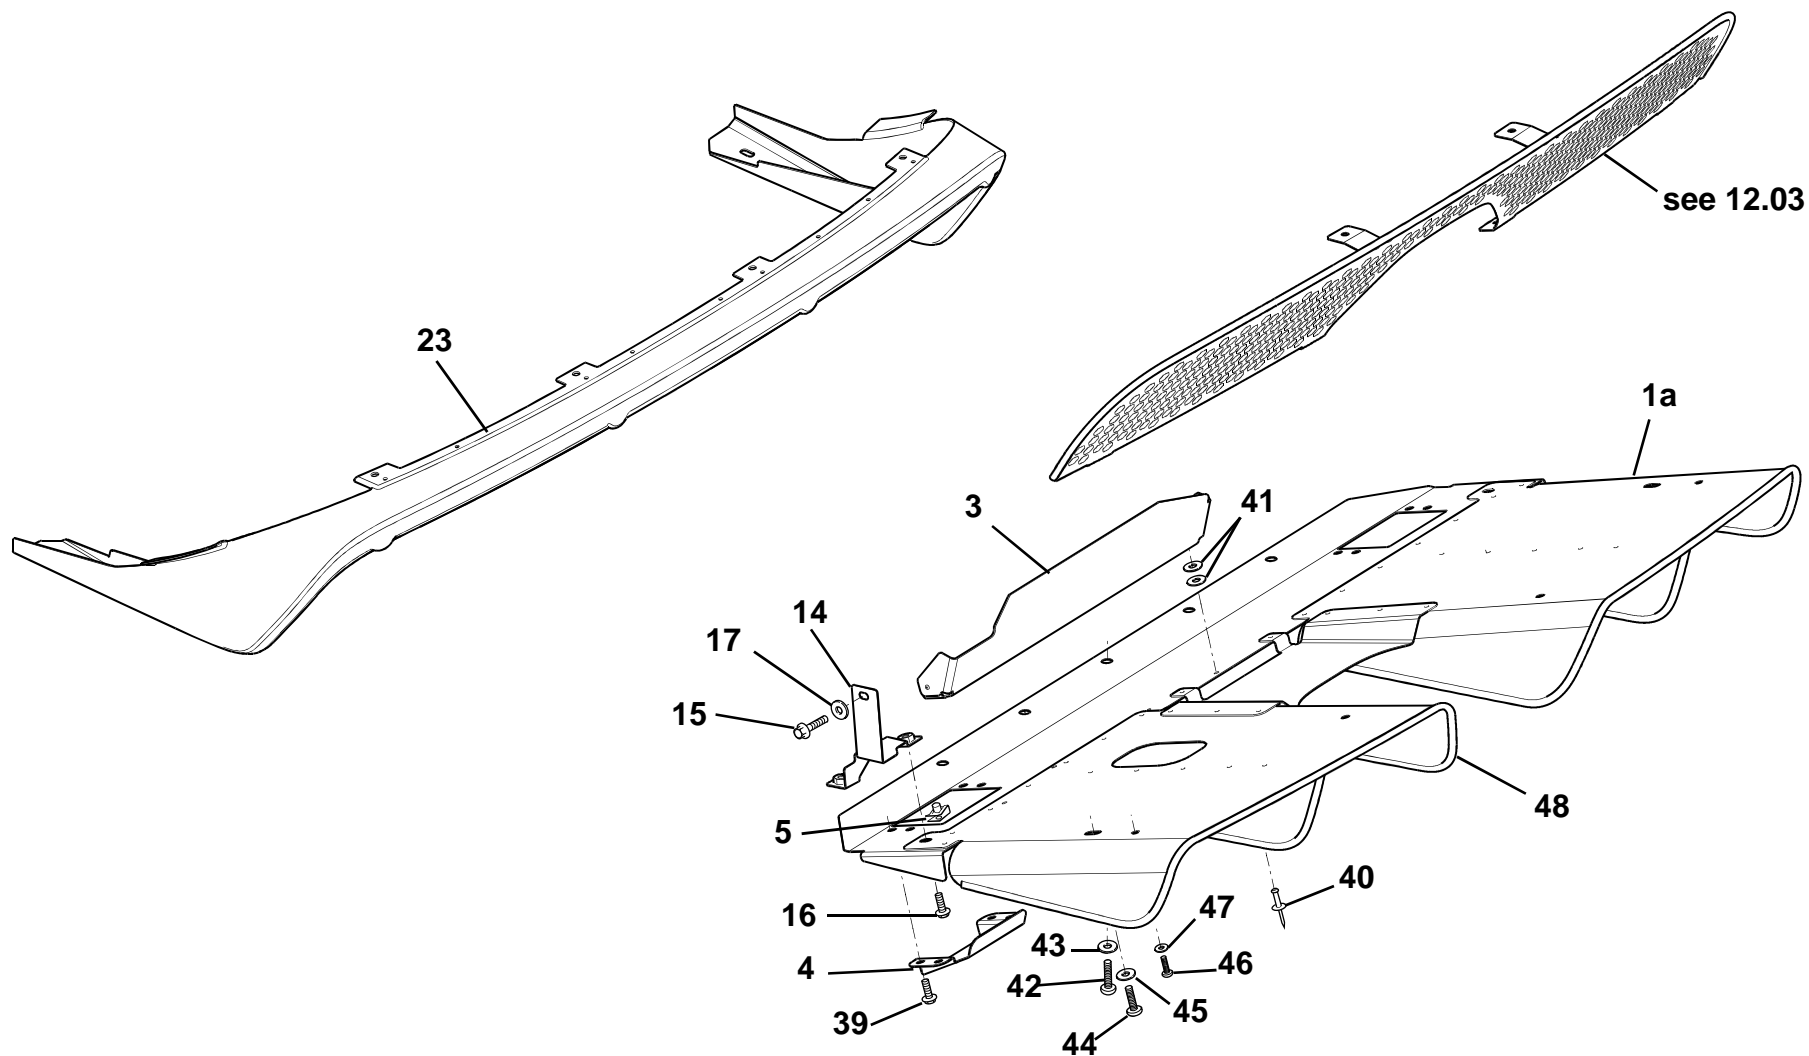

GT410 Sport,GT430 & Fed GT

EVORA
SPORT/GT

10.25 page 2

Updated 4th November 2019

Service Parts List

EVORA SPORT/ET

Function Code 10.25 Undertray & Diffuser

<u>Dep</u>	<u>Part Description</u>	<u>Remarks</u>	<u>Option</u>	<u>Part Number</u>	<u>Qty</u>
01	Rear Diffuser Assembly		Sport 410	C132U1131J	1
01a	Rear Diffuser assembly		GT430, GT410 Sport, Fed GT	B138U0212F	1
02	Grille Surround		Sport 410	A132U1106F	1
03	Heatshield Assembly anti-rollbar			B132U0441F	1
04	Duct, rear diffuser			A132U0904F	2
05	Captive Nut M6			A117W6715F	14
06	Screw M6 x 20 hex flg hd			A132W5004F	6
07	Screw M6 x 16 hex flg hd			A918W5208F	8
08	Screw M6 x 16 skt but hd			A122W5282F	6
09	Washer M6 x 15 x 1.5 s/s blk			A082W4133F	12
10	Nut Nyloc M6, thin			A907E6285F	6
11	Pop Rivet 3.2 x 11.5 blk			A082W6512F	4
12	Washer 3/16 x 3/4 x 16g			B075W4009Z	1
13	Bracket Assembly, diffuser mounting centre		Sport 410	C132U0634F	1
14	Bracket Assembly, diffuser mounting outer, LH			A132U4519F	1
14a	Bracket Assembly, diffuser mounting outer, RH			A132U4520F	1
15	Screw M6 x 16 hex flg hd			A132W5003F	4
16	Screw M8 x 20 hex flg hd			A132W5005F	9

EVORA
SPORT/ET

Function Code: 10.25, Page: 1

Updated 1st June 2021