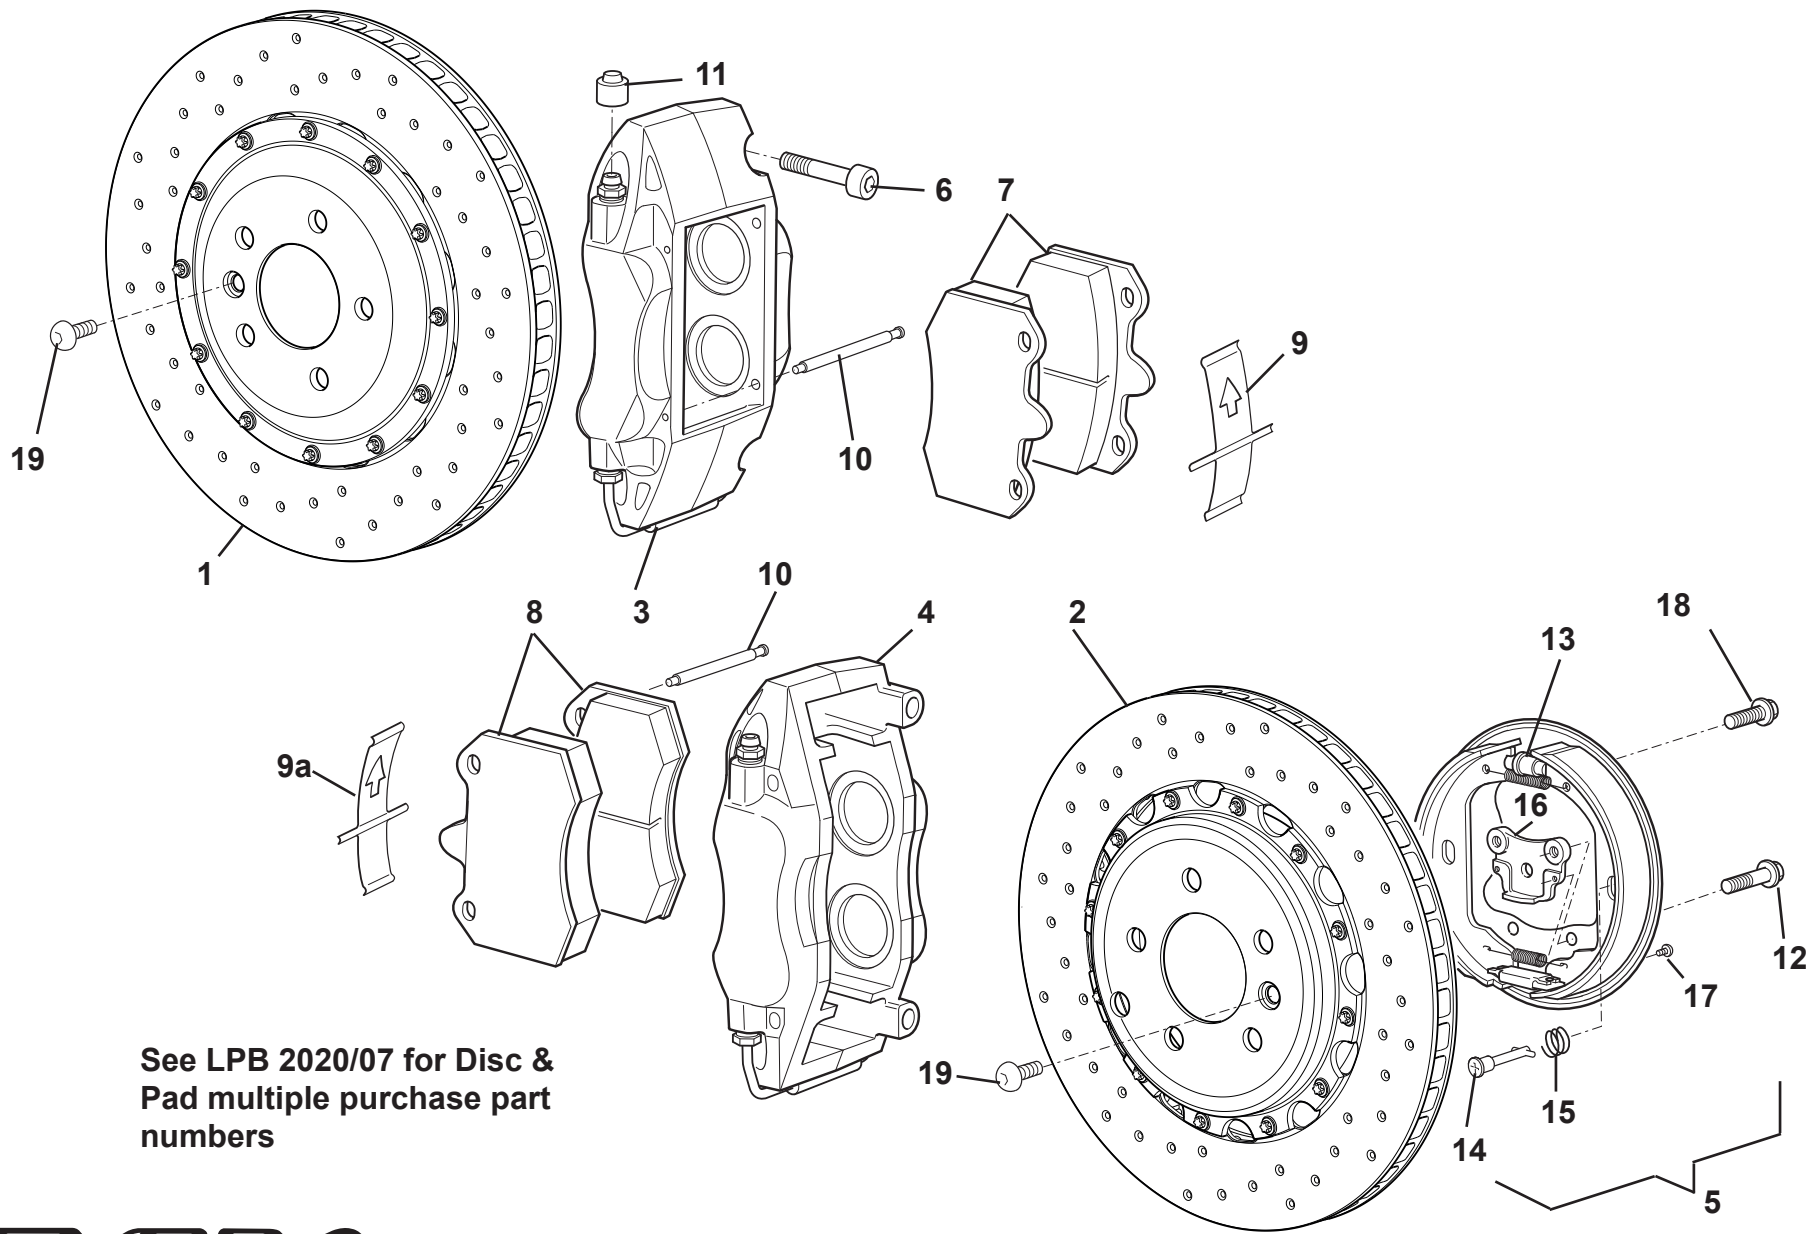

Function Code 32.05 Upper Column, Steering Wheel

<u>Dep</u>	<u>Part Description</u>	<u>Remarks</u>	<u>Option</u>	<u>Part Number</u>	<u>Qty</u>
11a	Finisher Trim, steering wheel	Satin black		A132V0799F-011	1
11b	Finisher Trim, steering wheel	Gloss black		A132V0799F-012	
12	Back cover, steering wheel			A132U0351F	1
12a	Back cover, steering wheel		Auto	B132U0506F	1
13	Screw, M4 x 12, pan pozi. hd., cover to wheel			A132W5022F	4
14	Fastener, starlock, finisher to wheel			A132W4004F	3
15	Collar, SWA sensor LHS			A132J0101F	1
16	Collar, SWA sensor RHS			C132J0102J	1
16a	Collar, SWA sensor RHS		Fed GT	B132J0102F	1
17	Sensor, steering angle			A132J0092F	1
18	Screw M5 x 25 Socket hd cap, SWA collar			A132W7001F	1
19	Screw No 6 flg pozi, sensor, steering angle			A124W3225F	3
20	Nut Spire No 6, sensor, steering angle			A075W6016Z	3
21	Bracket SWA sensor RHD			E132J0100F	1
21a	Bracket SWA sensor LHD			E132J0099F	1
22	Bolt, M8 x 20, flg. hd., bracket to chassis			A132W5005F	8

See LPB 2020/07 for Disc & Pad multiple purchase part numbers

EVORA
SPORT/GT