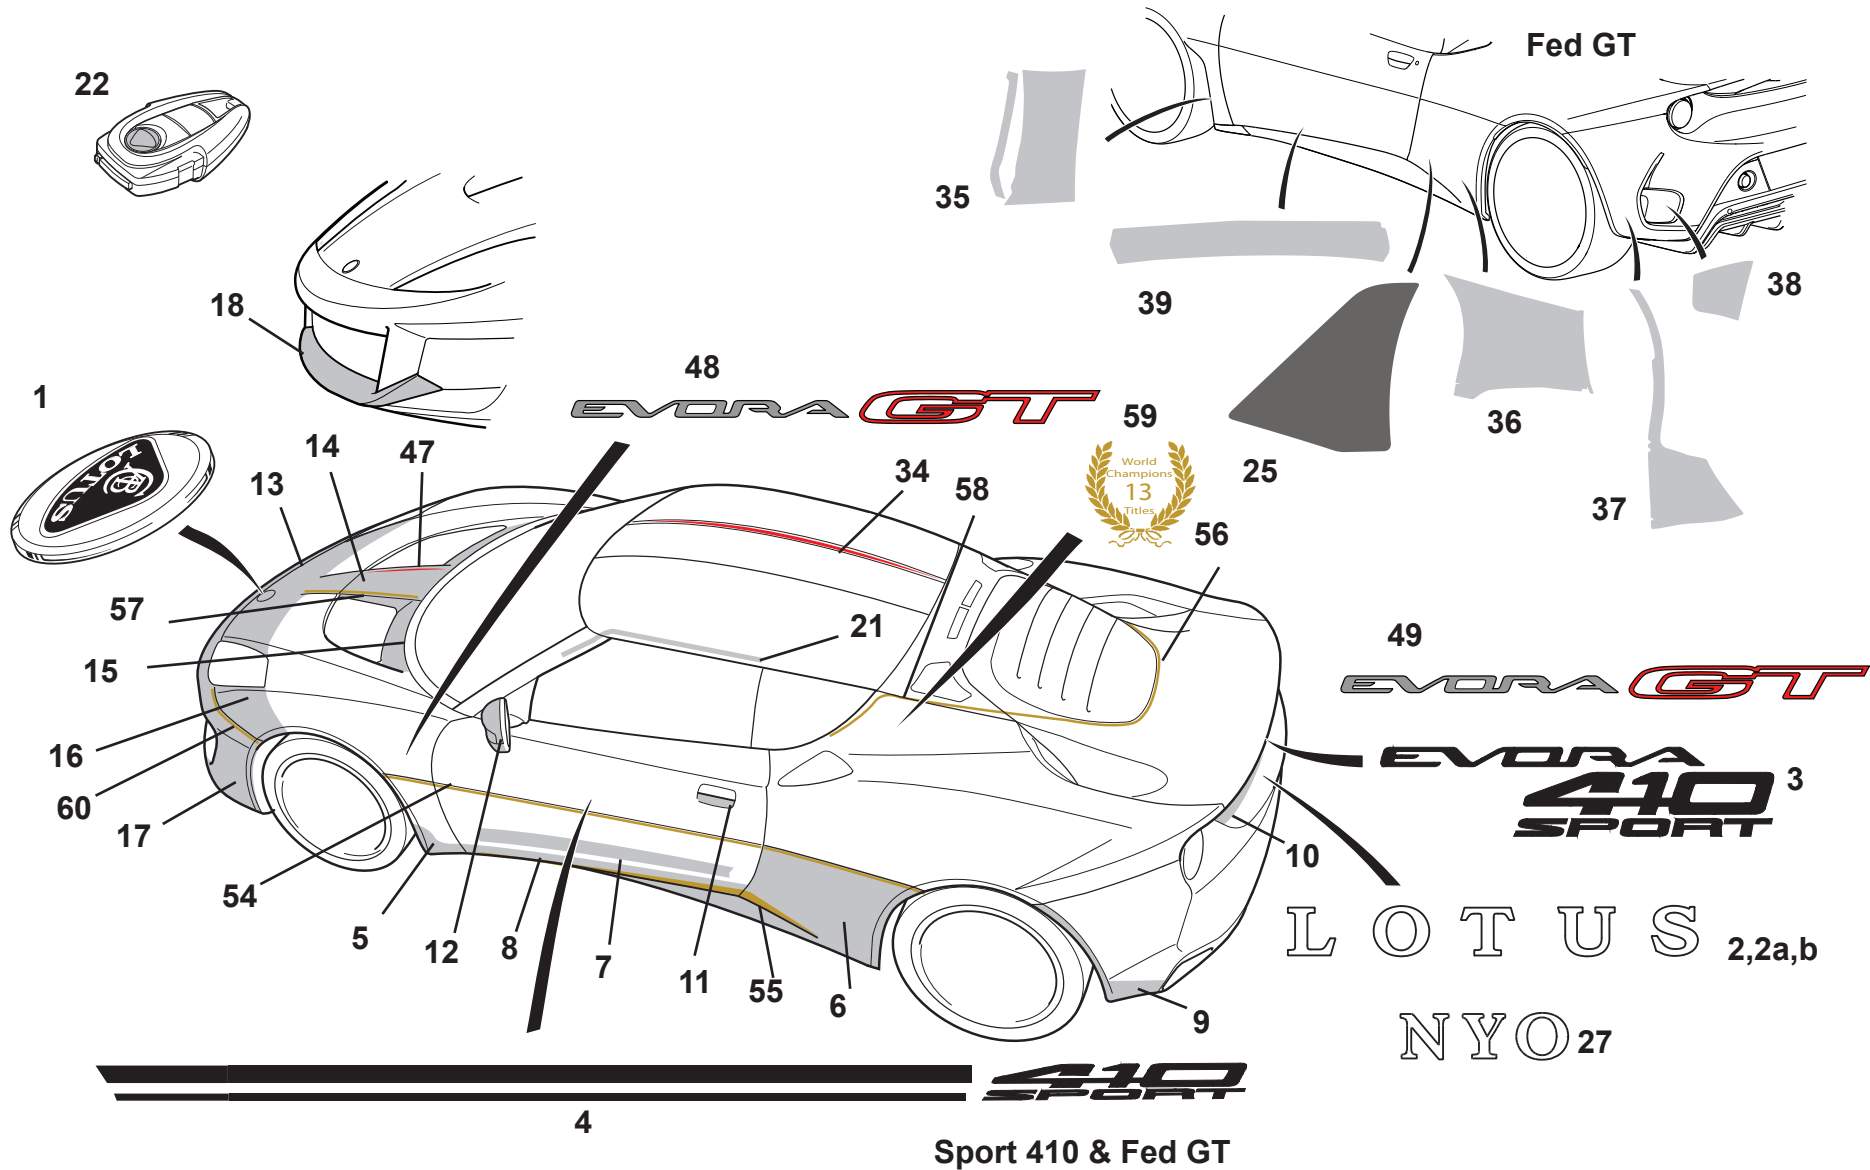

EVORA  
SPORT/GT

Function Code: 12.04, Page: 1

Updated 1st December 2020

---

**Function Code 12.04 Roof Panel, Seals & Fixings**

<u>Dep</u>	<u>Part Description</u>	<u>Remarks</u>	<u>Option</u>	<u>Part Number</u>	<u>Qty</u>
14	Washer M6 x 25 x 1.4mm S/S,panel fixing centre			A082W4131F	1
15	Spirenut M5, panel fixing centre			A117W3181F	1
16	Foam Strip, 700mm		Gulf states	A132U6063V	1