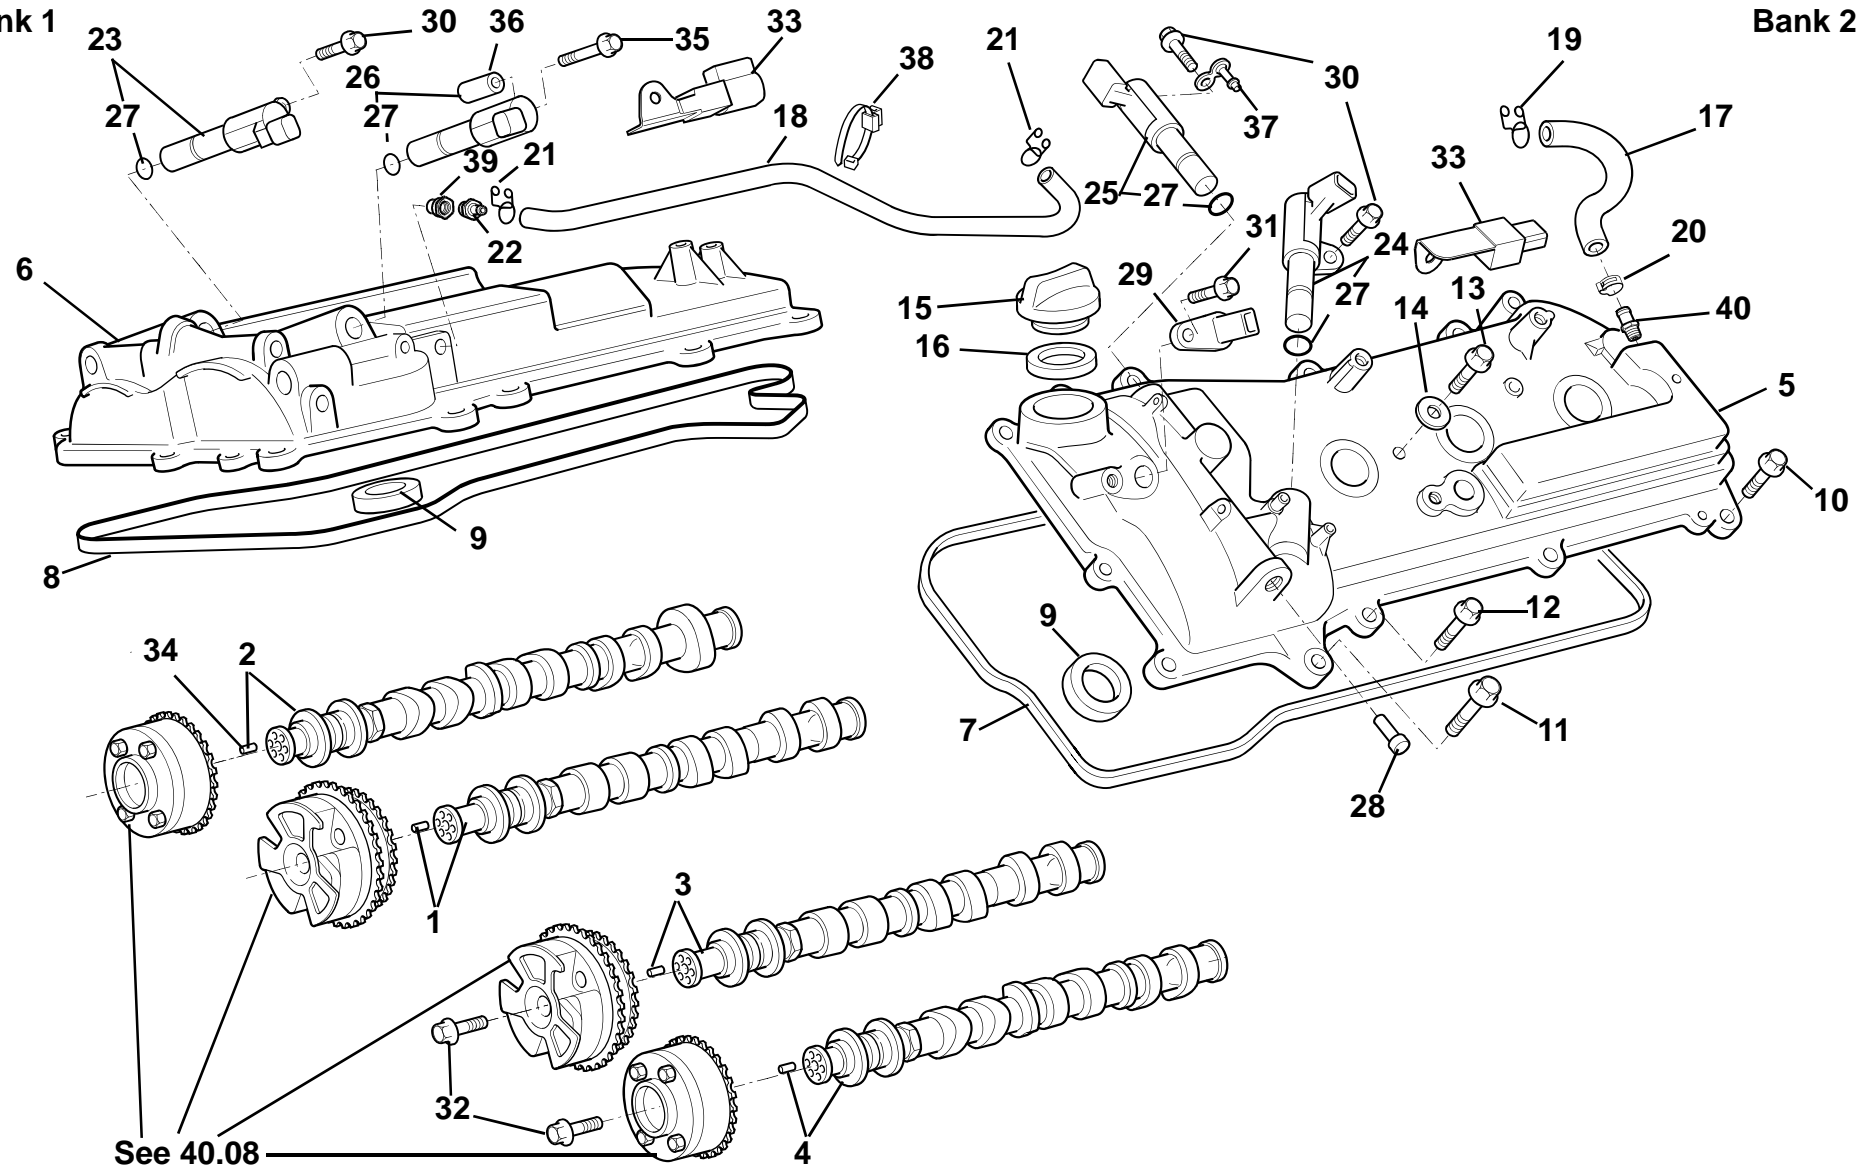

Function Code 40.05 Cylinder Head , Valves, Springs

<u>Dep</u>	<u>Part Description</u>	<u>Remarks</u>	<u>Option</u>	<u>Part Number</u>	<u>Qty</u>
40	Banjo Bolt, oil pipe			A132E6242S	4
41	Gasket, union bolt, oil pipe, upper			A132E6243S	4
42	Gasket, union bolt, oil pipe, lower			A132E6244S	2
43	Stud, exhaust manifold to head	Also see 40.21		A132E6117S	8
44	Stud, water outlet to head			A132E6115S	4
45	Stud, inlet manifold to head	Also see 42.07		A132E6116S	12
46	'P' Clip, oil feed pipe			A132E0134F	1
47	Pillar, oil feed pipe			A132E0135F	1
48	Screw M6 x 30 hex flg, oil feed pipe			A124W5294F	1

Bank 1

Bank 2

EVORA
SPORT/GT

40.07