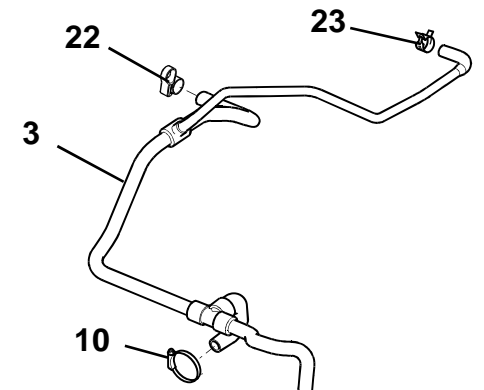

EVORA
SPORT/GT

18.05

Function Code 18.05 Heater, Pipes, Hoses

<u>Dep</u>	<u>Part Description</u>	<u>Remarks</u>	<u>Option</u>	<u>Part Number</u>	<u>Qty</u>
01	Pipe, heater return			D132K0023F	1
02	Pipe, heater return, front			C132K0037F	1
03	Hose, heater return, rear	See 46.03		A132K0256F	1
04	Pump Hot Soak			A117K0013F	1
05	Hose, pipes connecting			A132K0319F	1
06	Hose, heater return, LHD frt			A132P0184F	1
06a	Hose, heater return, RHD frt			A132P0176F	1
07	Hose, heater feed to hot soak, LHD			A132P0185F	1
07a	Hose, heater feed to hot soak, RHD			A132P0175F	1
08	Bracket Hot Soak Pump LHD			B132K4023F	1
08a	Bracket Hot Soak Pump RHD			A132K4022F	1
09	Bracket, water valve mounting RHD			A132P0105F	1
10	Hose Clamp, hoses to pipes			A079K6018F	7
11	Hose, hot soak to valve, LHD			A132P0186F	1
11a	Hose, hot soak to valve, RHD			A132P0177F	1
12	Blanking cap			A132P0198F	1
13	Hose, water valve to heater, LHD			A132K0059F	1
13a	Hose, water valve to heater, RHD			A132K0060F	1
14	Water Valve, heater by-pass			A132P6005F	1
15	'P' Clip			A111W6612F	1
16	Bolt, M6 x 20, hex. flg. hd., valve to bracket			A132W5004F	5