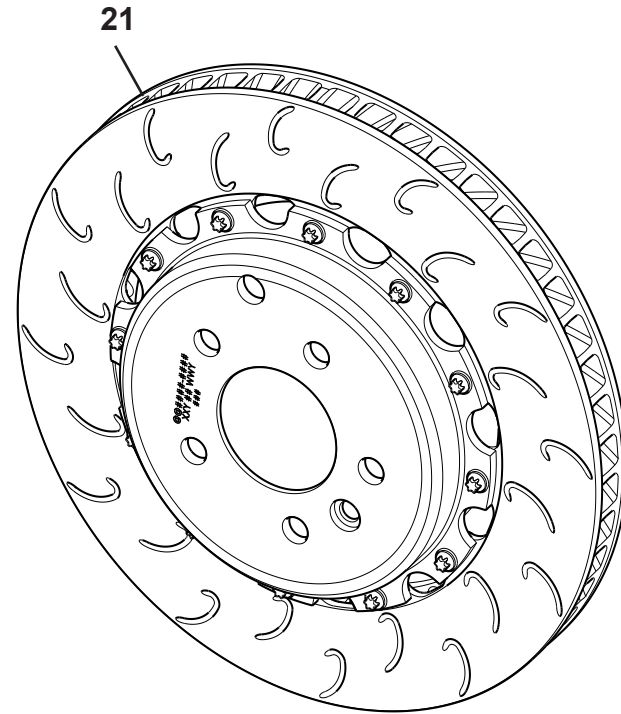

See LPB 2020/07 for Disc & Pad multiple purchase part numbers

EVORA
SPORT/GT

33.01 page 2

Service Parts List

Function Code 33.01 Brake Discs, Calipers, & Parking Brake Assembly

<u>Dep</u>	<u>Part Description</u>	<u>Remarks</u>	<u>Option</u>	<u>Part Number</u>	<u>Qty</u>
01	Brake Disc, front, two piece cross-drilled, LH	Not available as single disk see 01b		A132J4103F	1
01a	Brake Disc, front, two piece cross-drilled, RH	Not available as single disk see 01b		A132J4104F	1
01b	Brake Discs, front, two piece cross-drilled, (Pair)	For multiple purchase part numbers see LPB 2020/07		A132J4103/04F/1	1
02	Brake Disc, rear, two piece cross-drilled, LH	Not available as single disk see 02b		A132J4113F	1
02a	Brake Disc, rear, two piece cross-drilled, RH	Not available as single disk see 02b		A132J4114F	1
02b	Brake Discs, rear, two piece cross-drilled, (Pair)	For multiple purchase part numbers see LPB 2020/07		A132J4113/14F/1	1
03	Brake Caliper, front, red, LH	Includes pads		A132J4083F	1
03a	Brake Caliper, front, yellow, LH	Includes pads		A132J4097F	1
03b	Brake Caliper, front, black, LH	Includes pads		A132J4085F	1
03c	Brake Caliper, front, red, RH	Includes pads		A132J4084F	1
03d	Brake Caliper, front, yellow RH	Includes pads		A132J4098F	1
03e	Brake Caliper, front, black, RH	Includes pads		A132J4086F	1
04	Brake Caliper, rear, red, LH	Includes pads		A132J4119F	1
04a	Brake Caliper, rear, yellow LH	Includes pads		A132J4117F	1
04b	Brake Caliper, rear, black, LH	Includes pads		A132J4121F	1