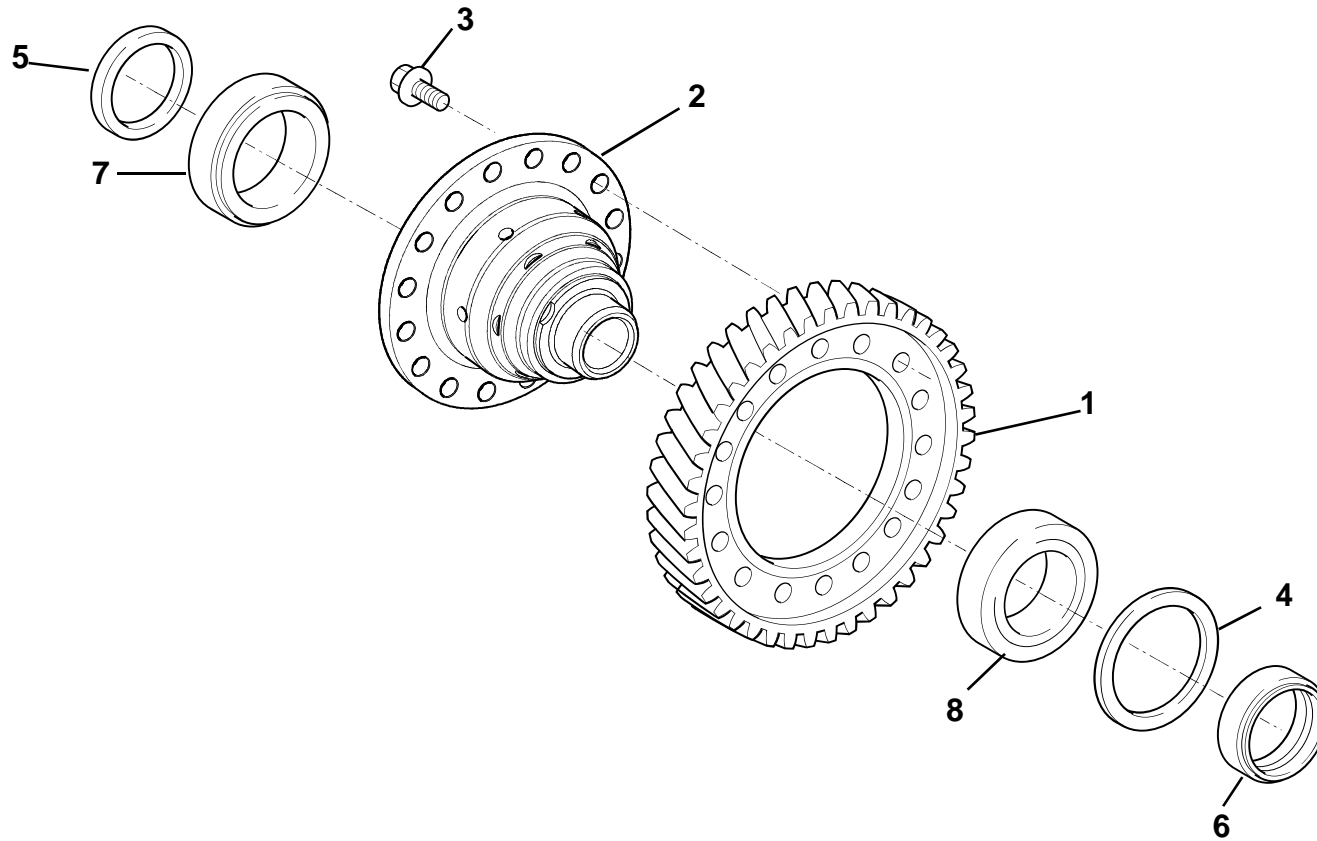

---

**EVORA**  
**SPORT/GT**

**47.08**

---

**Function Code 47.08 Torque Converter**

<u>Dep</u>	<u>Part Description</u>	<u>Remarks</u>	<u>Option</u>	<u>Part Number</u>	<u>Qty</u>
01	Torque Converter			A132F6294S	1
02	O' Ring			A132F6308S	1
03	Oil Seal			A132F6309S	1
04	Front Oil Pump & Gear Assembly			A132F6310S	1
05	Shaft Assembly			A132F6311S	1
06	Screw			A132F6312S	7
07	Screw			A132F6312S	9
08	Bolt			A132F6313S	9
09	Pin			A132F6314S	1