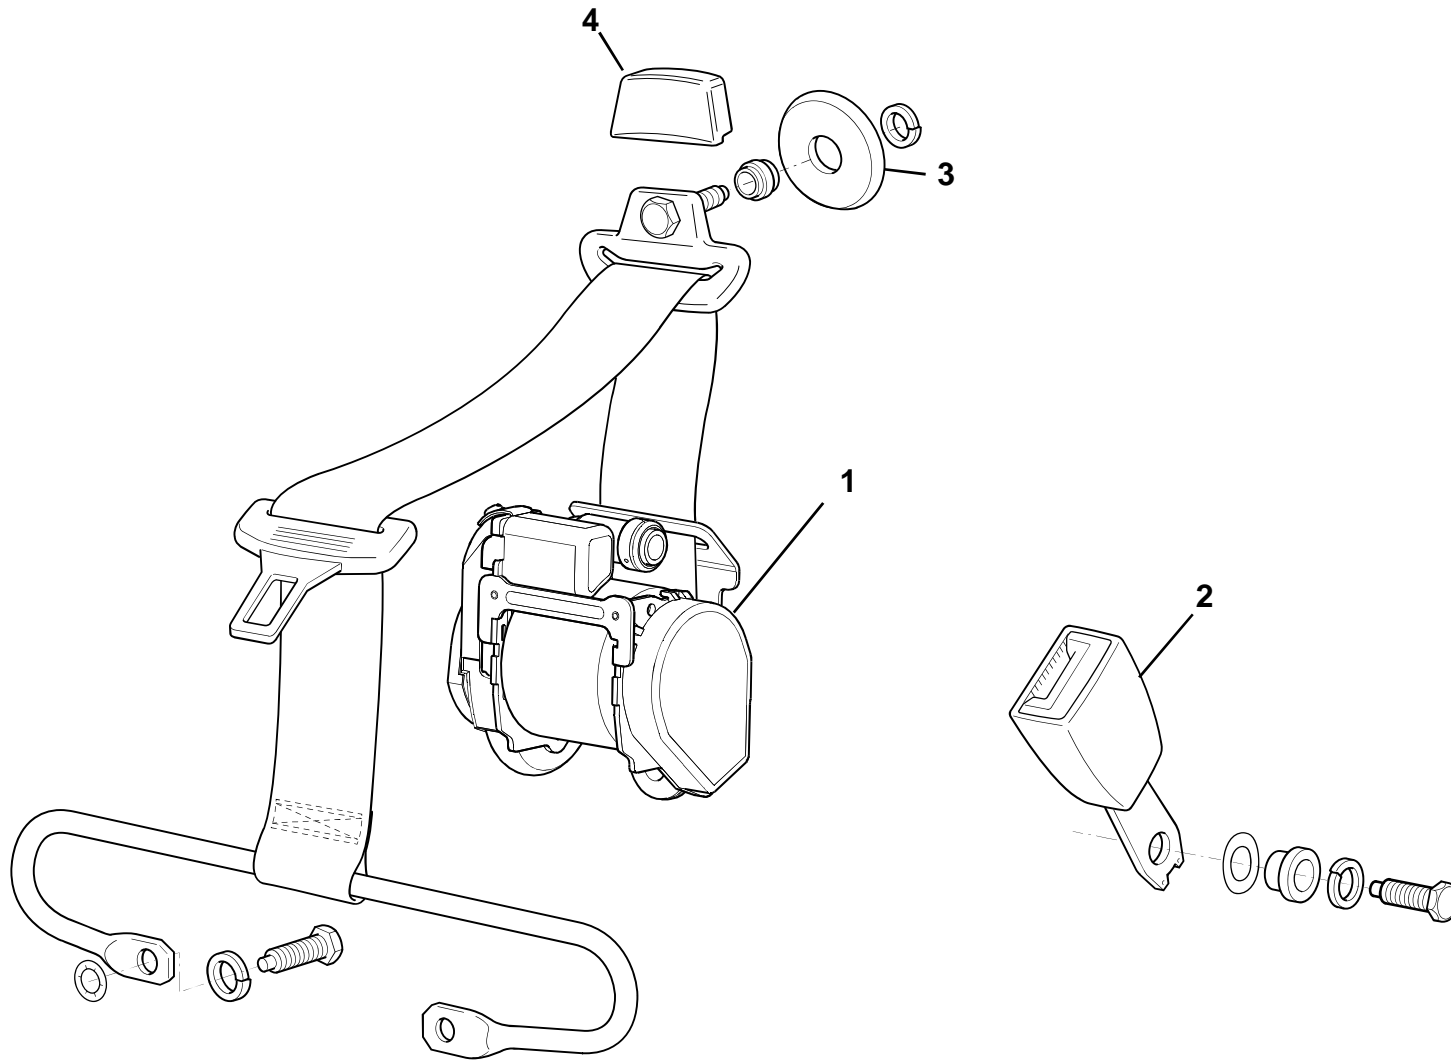

EVORA
SPORT/GT

13.27

Service Parts List

EVORA SPORT/ET

Function Code 13.27 Seat Belts, front

<u>Dep</u>	<u>Part Description</u>	<u>Remarks</u>	<u>Option</u>	<u>Part Number</u>	<u>Qty</u>
01	Seat Belt, with pre-tensioner, front, LH			A132V4237F	1
01a	Seat Belt, with pre-tensioner, front, LH, federal		USA	A132V1583F	1
01b	Seat Belt, with pre-tensioner, front, RH			D132U6010F	1
01c	Seat Belt, with pre-tensioner, front, RH, federal		USA	A132V1584F	1
02	Buckle, seat belt, switched, driver	See service notes section WP		B132U6012F	1
02a	Buckle, seat belt, un-switched, passenger	See service notes section WP		B132U6013F	1
03	D Loop Spacer	Remove 1.8mm from inner boss		A132V0223F	2
04	D Loop Cover			A132U0969S	2