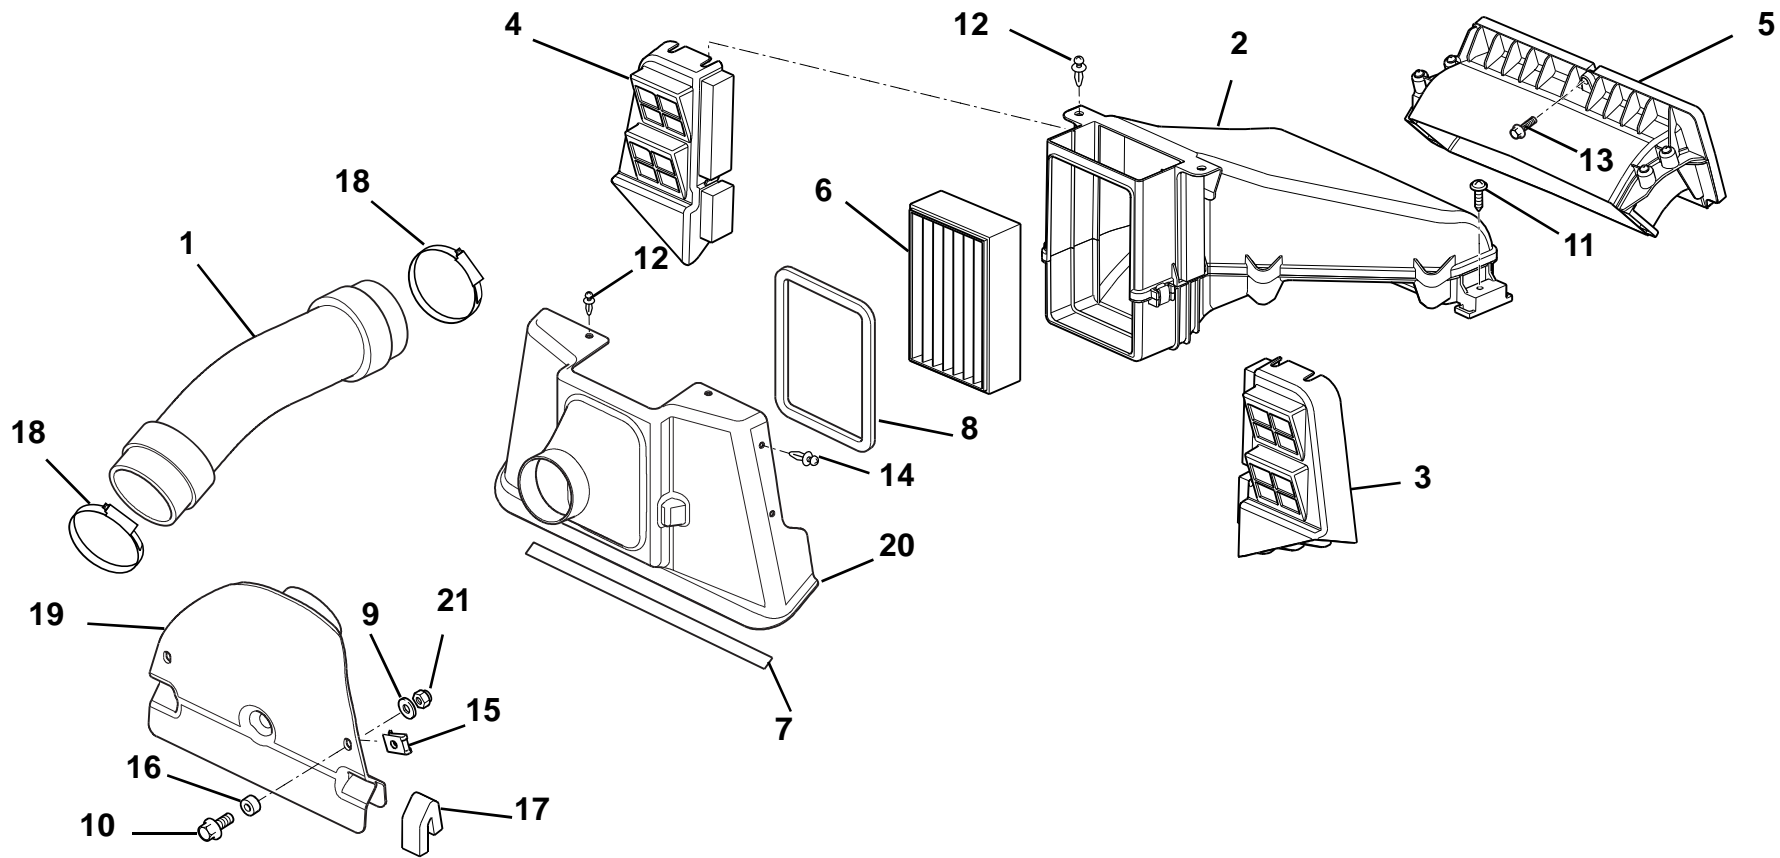

EVORA
SPORT/GT

18.13

Function Code 18.13 Air Trunking, Ducts & Ventilators

<u>Dep</u>	<u>Part Description</u>	<u>Remarks</u>	<u>Option</u>	<u>Part Number</u>	<u>Qty</u>
01	Intake Tube			A132U1313F	1
02	Inlet Duct Filter Housing LHD			A132P0147F	1
02a	Inlet Duct Filter Housing RHD			A132P0148F	1
03	HVAC Non Return Valve LH			B132U4821F	1
04	HVAC Non Return Valve RH			B132U4822F	1
05	Duct Assembly Outlet LHD			A132P0149F	1
05a	Duct Assembly Outlet RHD			A132P0150F	1
06	Pollen Filter			A132P0156F	1
07	Double Sided Tape			C075U6071F	1
08	Foam Tape			A100B0431F	1
09	Washer M6 x 18 x 1.6			A121W4196	2
10	Screw M6 x 25 hex flg hd, adapter assembly			A132W5014F	2
11	Screw, M5 x 16, pan pozi.duct housing			A082W5184F	2
12	Scrivet, duct retention			A111W6534F	2
13	Screw, M8 x 30, hex. flg. hd., unit fixing			A124W5294F	1
14	Scrivet, duct retention			A100W6479F	4
15	Speed Nut M6, adapter assembly			A117W6716F	2
16	Spacer			A117W6721F	2
17	Foam Strip 20mm x 10mm	2 x 100mm		A132U6062V	As req
18	Hose Clip			A075L6044F	2
19	Adapter Assembly HVAC Tube			A132U1290F	1