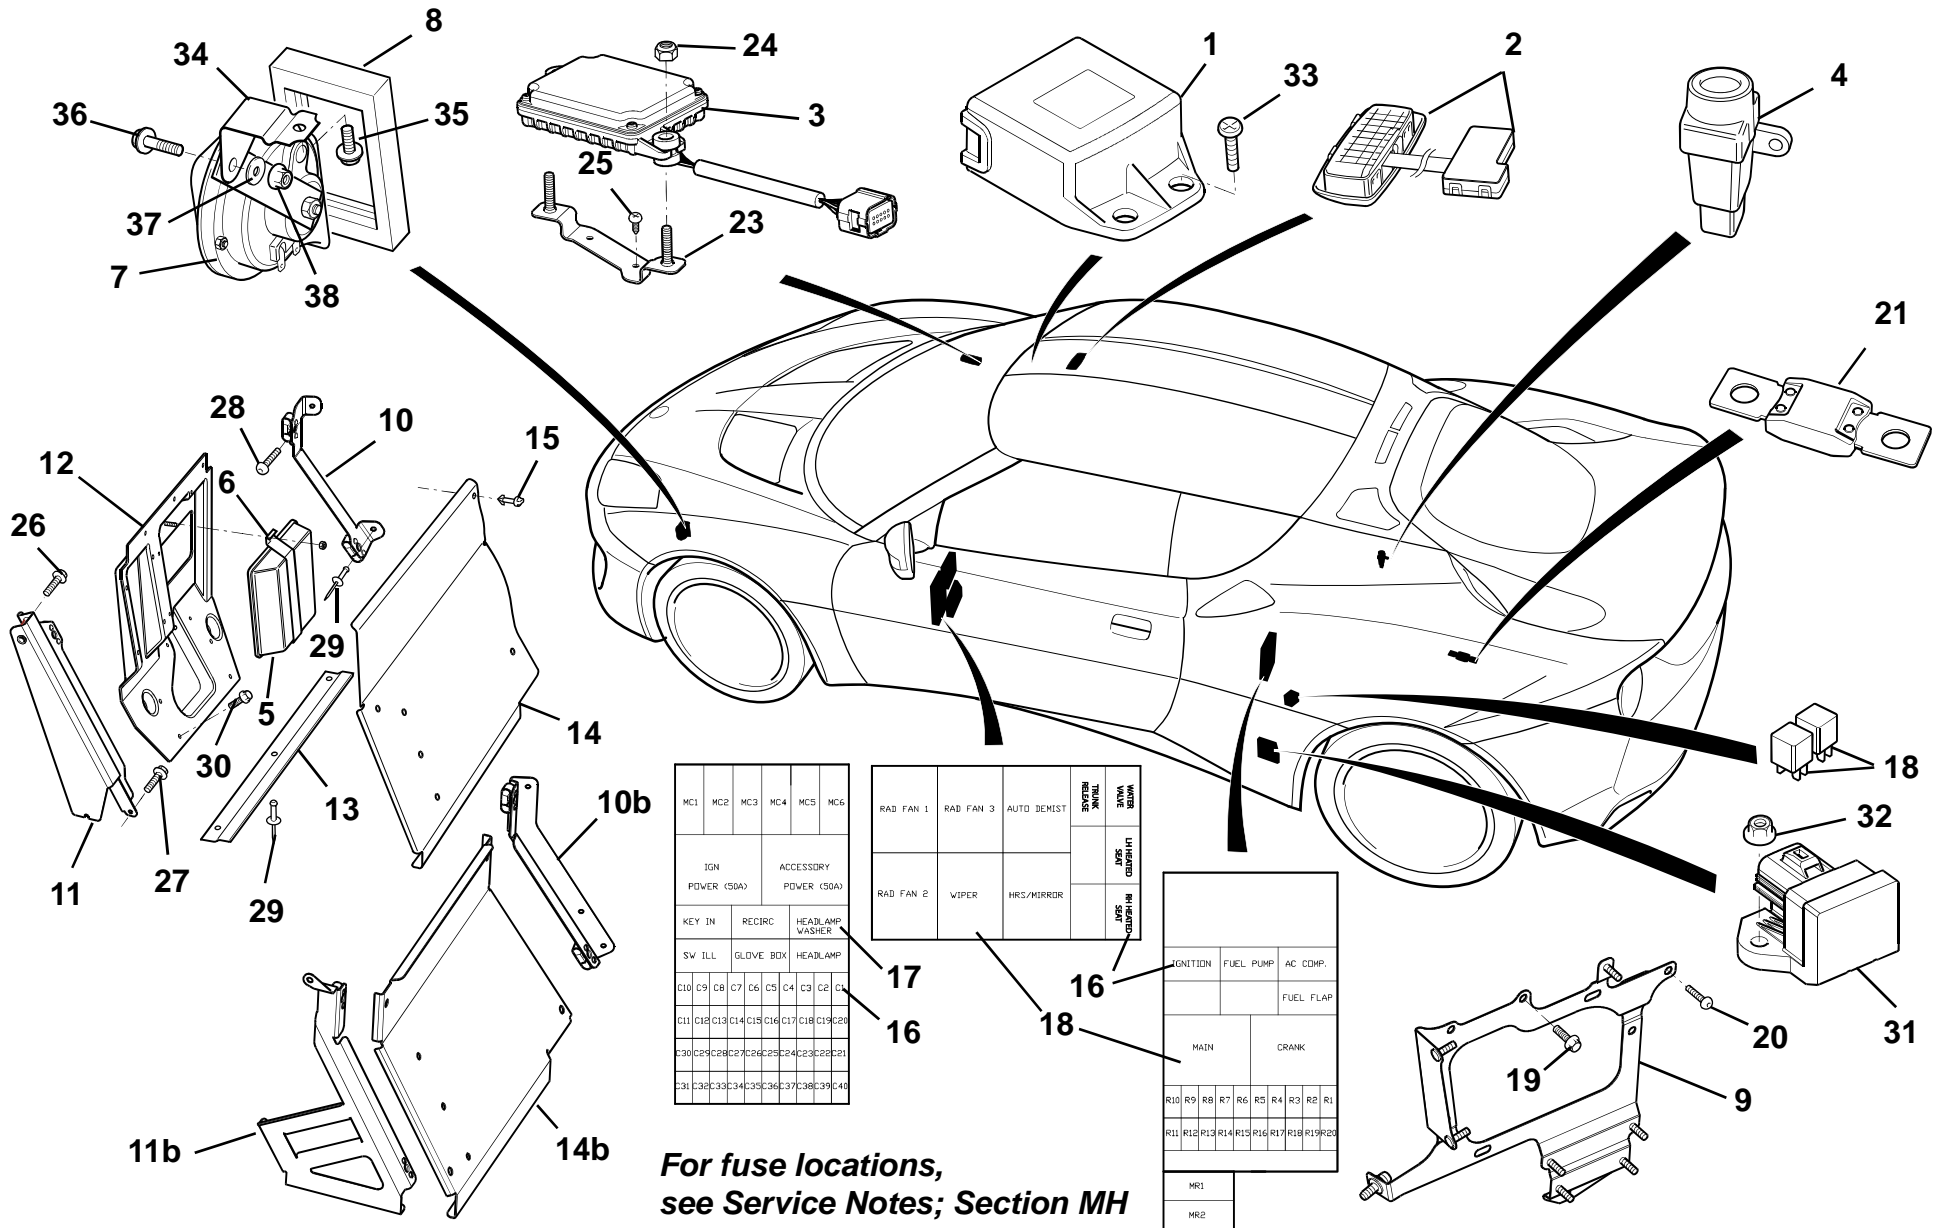

MC1	MC2	MC3	MC4	MC5	MC6
IGN POWER (SBA)		ACCESSORY POWER (SBA)			
KEY IN	RECIRC	HEADLAMP WASHER			
SW ILL	GLOVE BOX	HEADLAMP			
C10	C9	C8	C7	C6	C5
C4	C3	C2	C1		
F30					
F31					

RAD FAN 1	RAD FAN 3	AUTO BEMIST	TRUNK RELEASE	WIPER WASHER
RAD FAN 2	WIPER	HRS/MIRROR	UNLOCK TRUNK	RETRACT MIRROR

IGNITION		FUEL PUMP	AC COMP.
FUEL FLAP			
MAIN		CRANK	
R10	R9	R8	R7
R6	R5	R4	R3
R2	R1		
R11	R12	R14	R15
R16	R17	R18	R19
MR1			
MR2			

EVORA
SPORT/1GT

17.03

Updated 1st July 2019