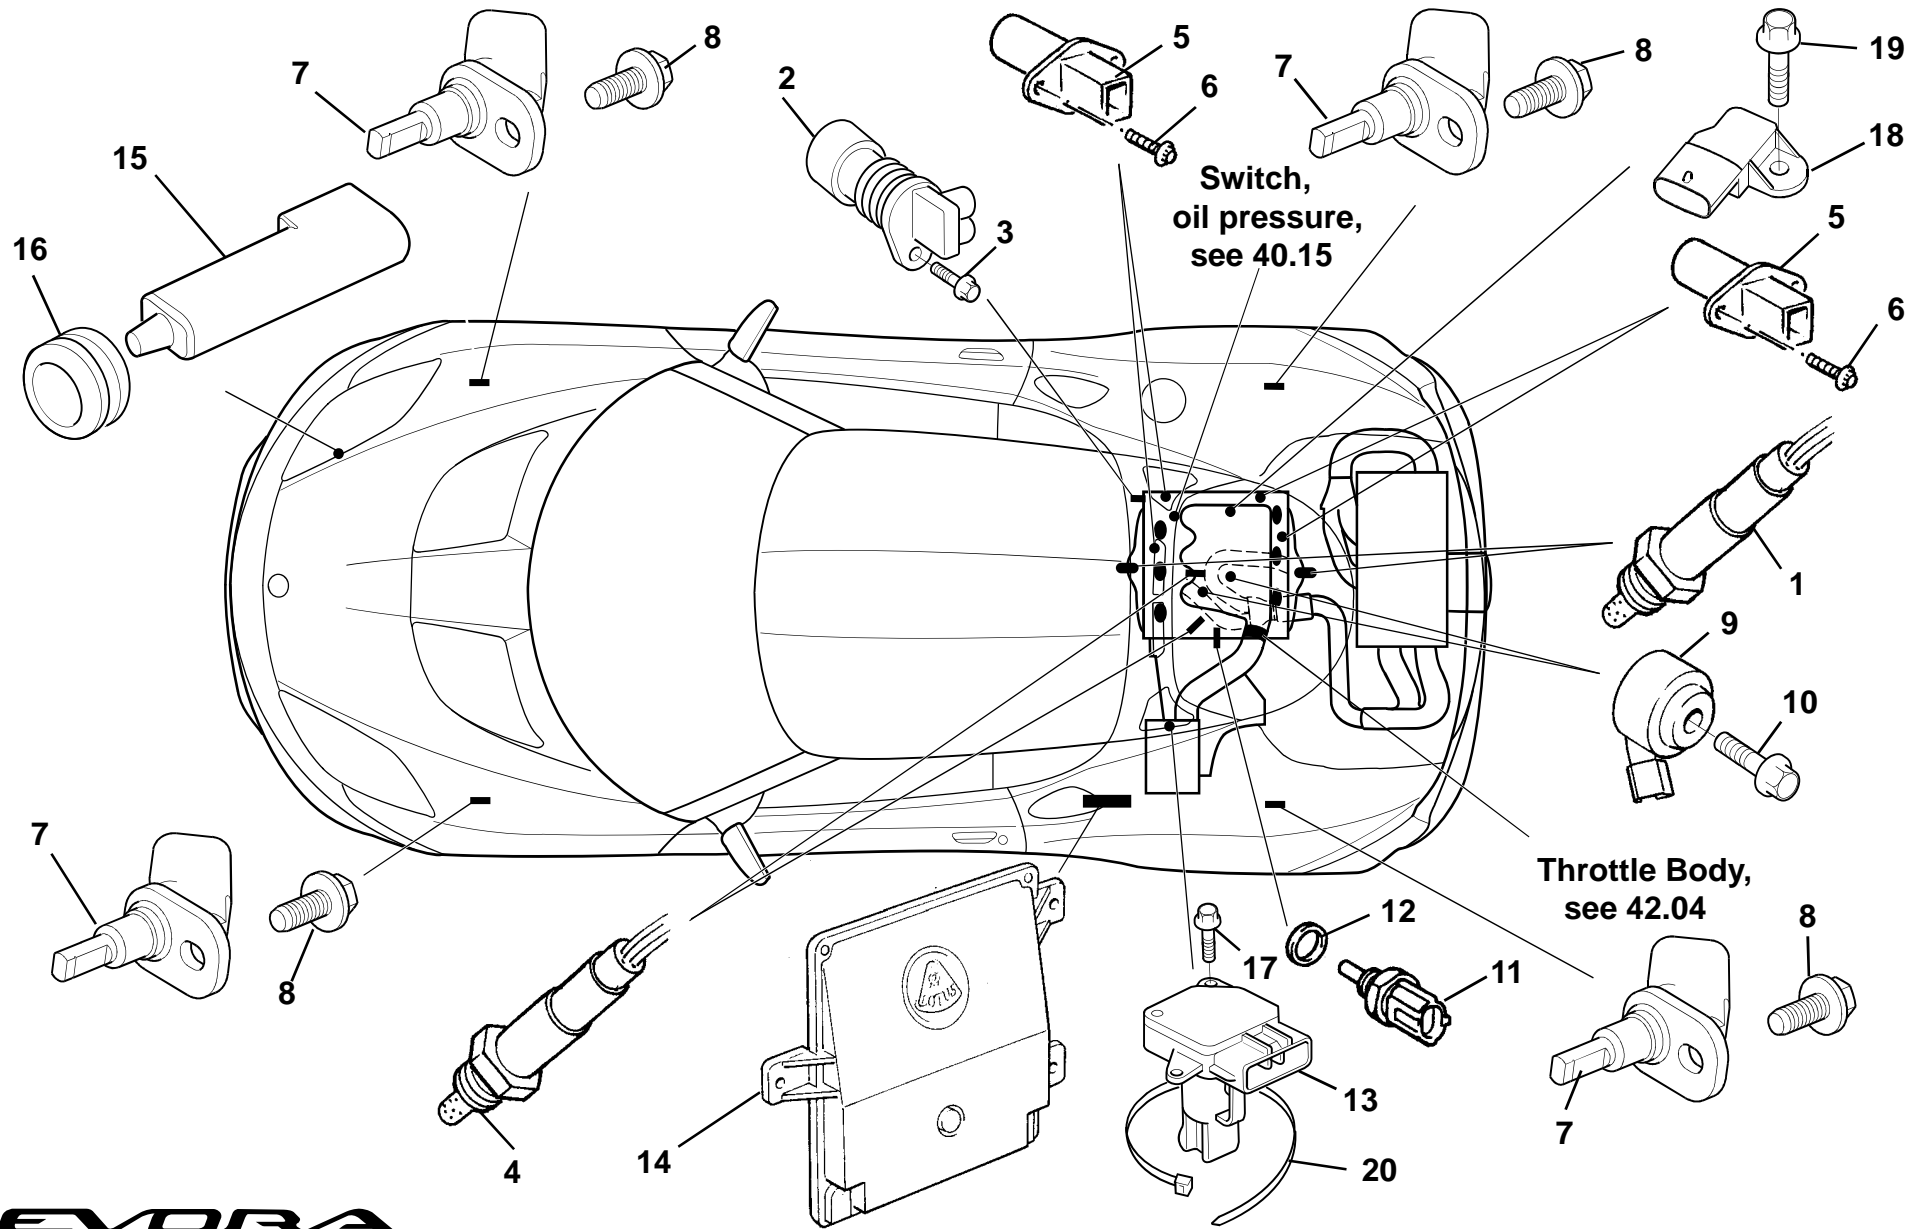

**Function Code 17.05 Interior Switches, Auxiliary Power Socket**

<u>Dep</u>	<u>Part Description</u>	<u>Remarks</u>	<u>Option</u>	<u>Part Number</u>	<u>Qty</u>
09a	Switch, door mirror control, non-powerfold			A132M6097F	1
10	Switch, cruise control, ON-OFF			A132M6065F	1
10a	Blanking Panel, cruise switch LH			A132U4413F	1
11	Switch, cruise control, SET-RES			A132M6066F	1
11a	Blanking Panel, cruise switch RH			A132U4414F	1
12	Switch, passenger airbag defeat	Non federal cars only		A132M6006F	1
13	Auxiliary Power Socket			A132M6040F	1
14	Screw, M3 x 8, flg. pozi. hd. S/T, switch retaining			A132W5020F	13
15	Screw, M3 x 8, pan pozi. hd., switch retaining			A132W5023F	4
16	Switch Heated Seat	Located on seat	GT430 man & auto Vins HH_20540/1/2,20566/7 & 20601	A138M0006F	2
17	Washer, socket mounting			A132V1741F	1