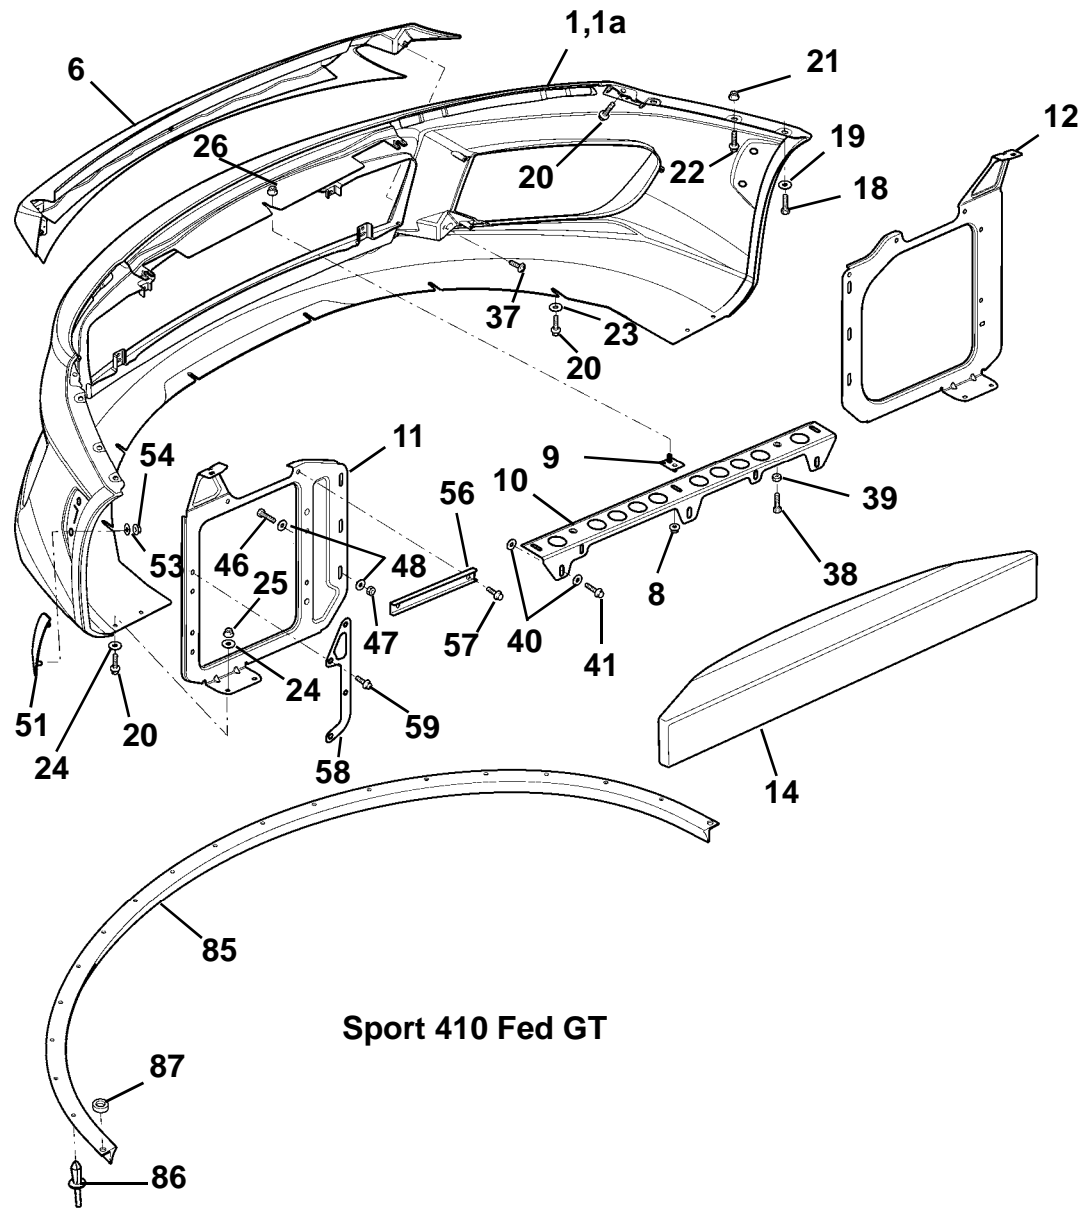

Sport 410 Fed GT