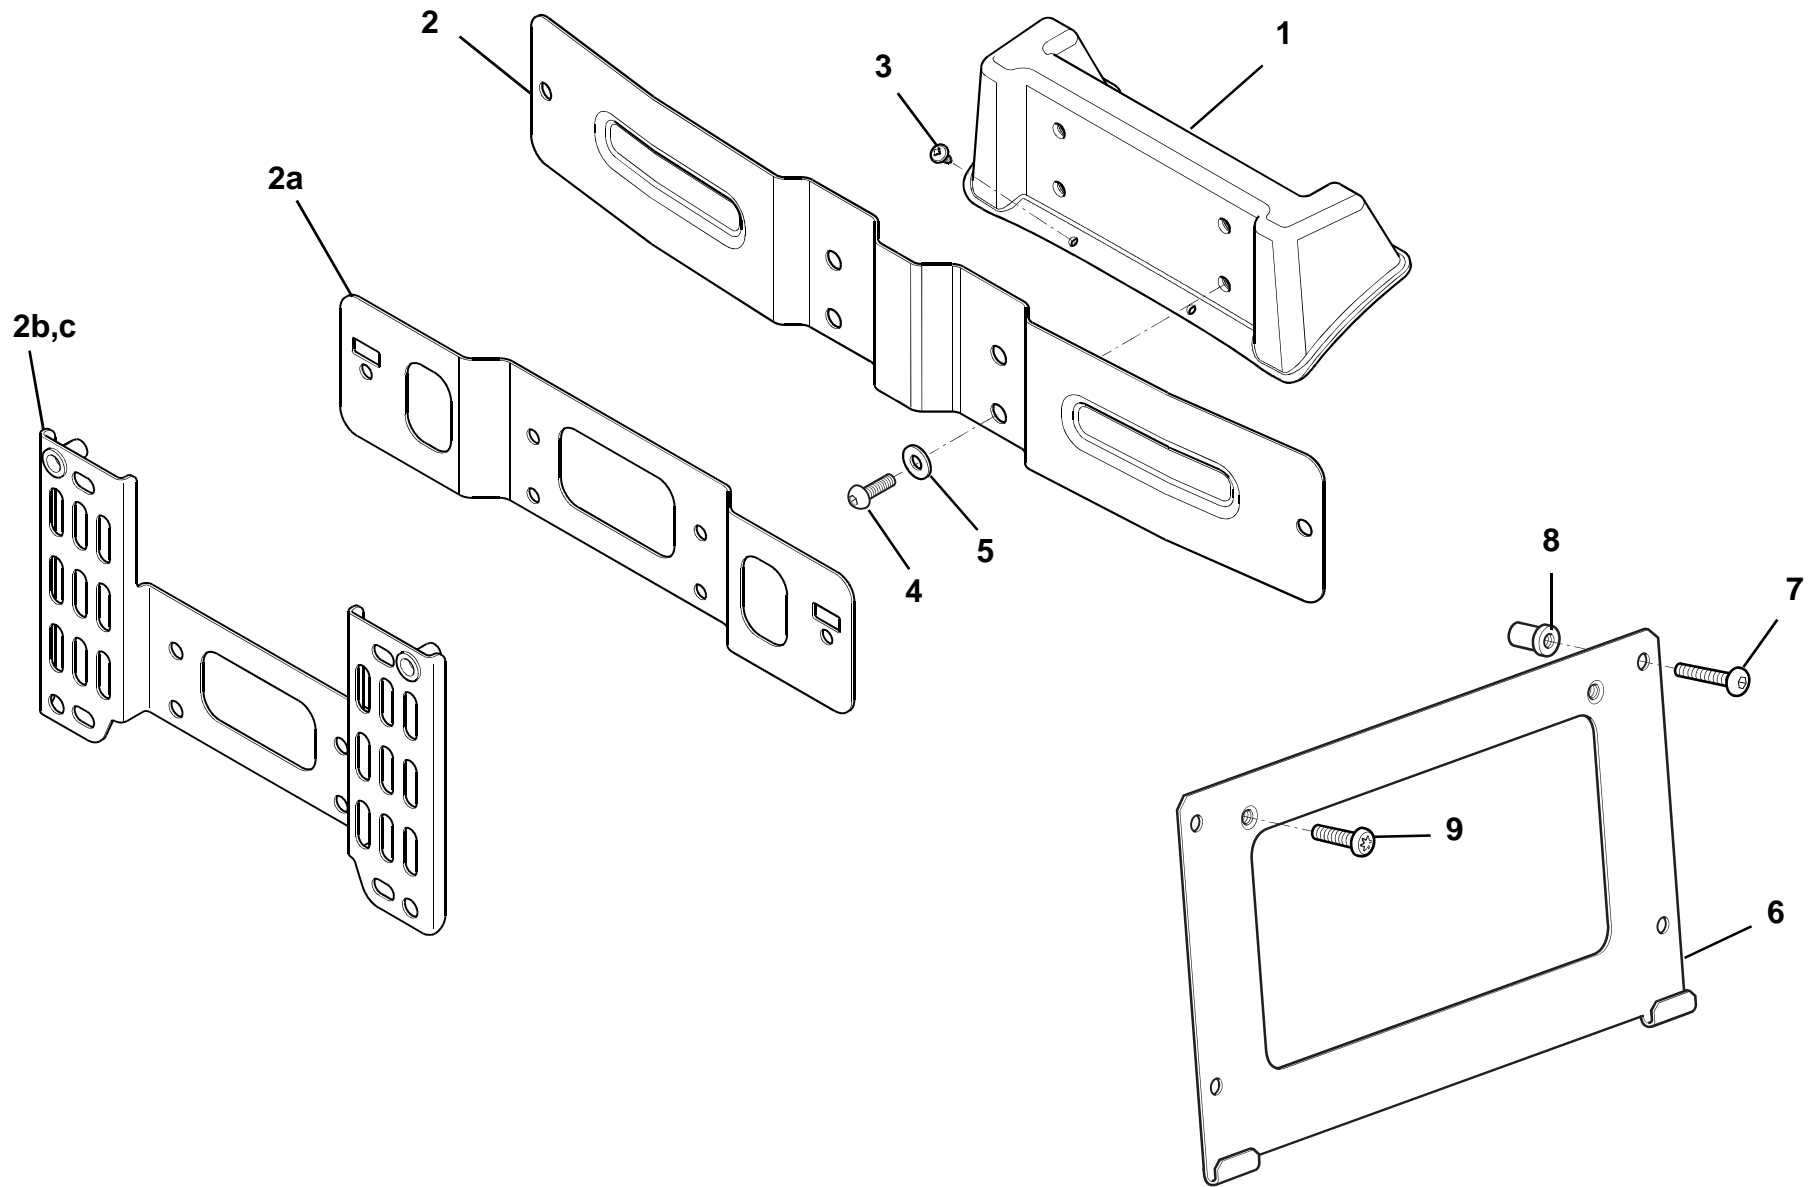

Function Code 12.05 Decals, Badges & Protective Film

<u>Dep</u>	<u>Part Description</u>	<u>Remarks</u>	<u>Option</u>	<u>Part Number</u>	<u>Qty</u>
54	Decal bodyside pin stripe LH		Sport 410 GP	A142U4005F	1
54a	Decal bodyside pin stripe RH		Sport 410 GP	A142U4006F	1
55	Decal Bodyside lower stripe LH		Sport 410 GP	A142U4003F	1
55a	Decal Bodyside lower stripe RH		Sport 410 GP	A142U4004F	1
56	Decal rear tailgate pin stripe		Sport 410 GP	A142U4011F	1
57	Decal front access cover pin stripes		Sport 410 GP	A142U4010F	1
58	Decal rear clam upper pin stripe, LH		Sport 410 GP	A142U4007F	1
58a	Decal rear clam upper pin stripe, RH		Sport 410 GP	A142U4008F	1
59	Decal Gold Laurel		Sport 410 GP	A142U0006F	2
60	Decal front bumper, LH		Sport 410 GP	A142U4001F	1
60a	Decal front bumper, RH		Sport 410 GP	A142U4002F	1

EVORA
SPORT/GT