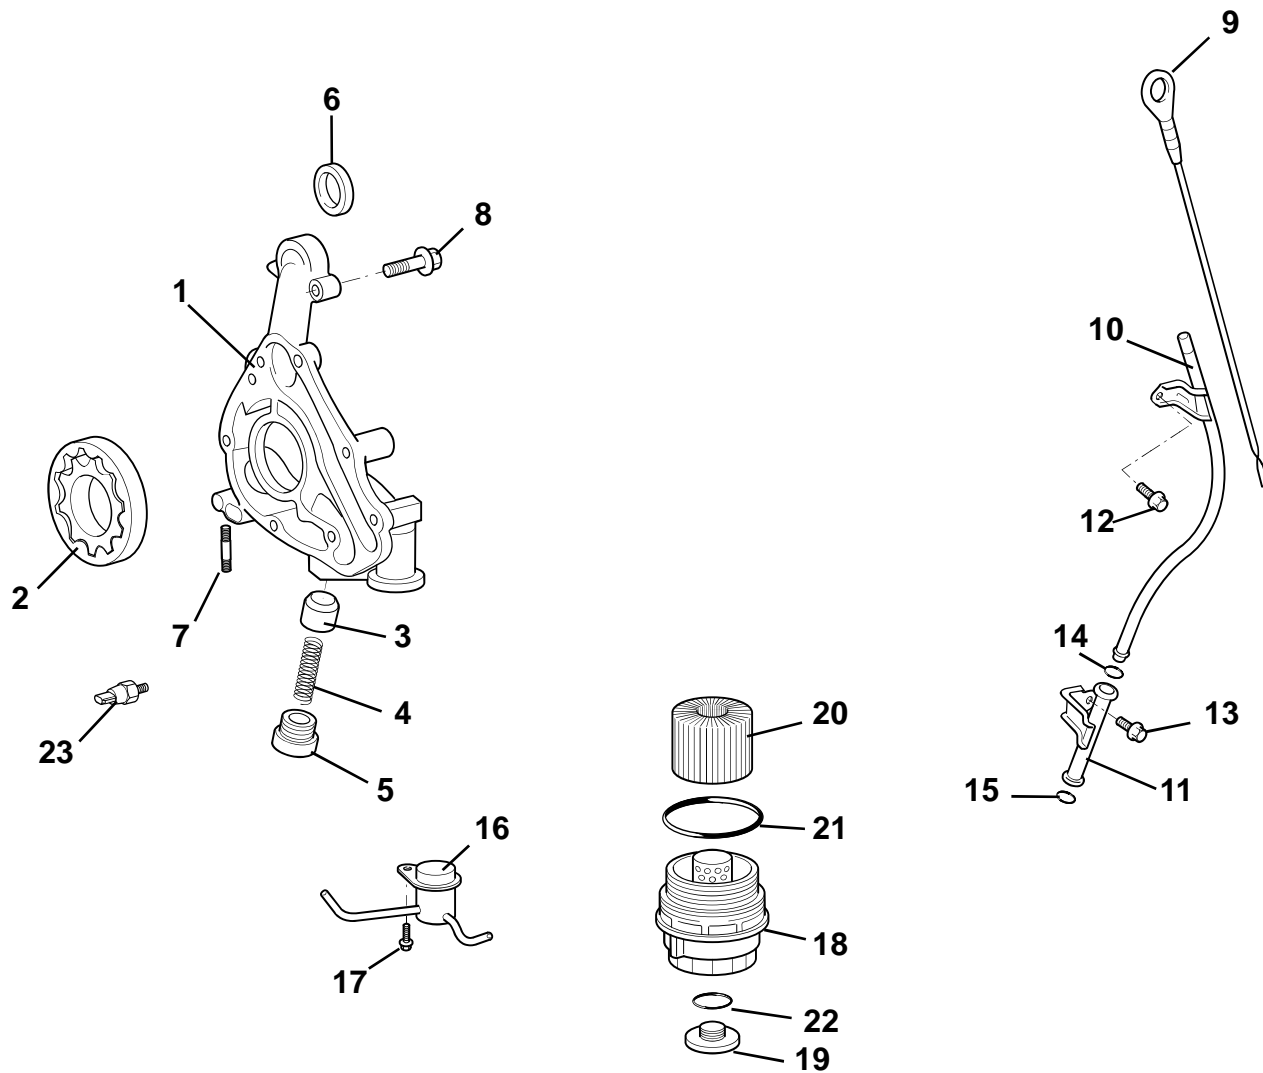

Function Code 40.13 Water Pump Assembly, Thermostat

<u>Dep</u>	<u>Part Description</u>	<u>Remarks</u>	<u>Option</u>	<u>Part Number</u>	<u>Qty</u>
01	Thermostat			A132E6255S	1
02	Thermostat Housing, water inlet			A120E6251S	1
03	Water Inlet			A132E6250S	1
04	Gasket Ring, thermostat			A132E6253S	1
05	Drain Cock Assembly			A132E6254S	1
06	Stud, water inlet to thermostat housing			A132E6256S	2
07	Nut, flange, water inlet & engine to thermostat housing			A132E6473S	3
08	Bolt, flg. hd., thermostat housing to engine			A132E6131S	2
09	'O' Ring, water inlet pipe to water inlet housing			A132E6273S	1
10	'O' Ring special, by-pass water inlet housing			A132E6252S	1
11	Water Pump			A132E6414S	1
12	Gasket, water pump			A132E6452S	1
13	Bolt, flange hd., No. 1, water pump body			A132E6415S	9
14	Bolt, flange hd., No. 2, water pump body			A132E6417S	6
15	Pulley, water pump			A132E6248S	1
16	Bolt, hex. flg. hd., pulley to pump			A132E6249S	4

EVORA
SPORT/GT

40.15