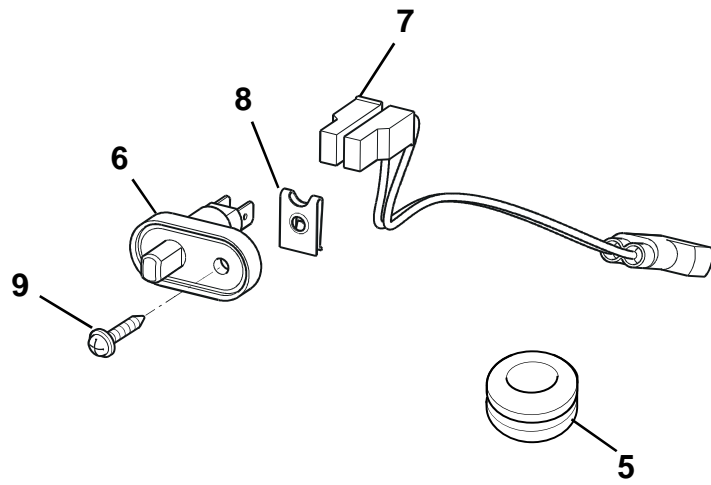

EVORA
SPORT/GT

17.17

Function Code 17.17 Interior Lamps

<u>Dep</u>	<u>Part Description</u>	<u>Remarks</u>	<u>Option</u>	<u>Part Number</u>	<u>Qty</u>
01	Interior Lamp			A132M6017F	1
02	Lamp, glovebox, bootbox			A132M6036F	2
03	Puddle Lamp, 150mm, doors			A132M0535F	2
04	Moodlight, footwell			A132M0327F	2
05	Grommet			X036B6167F	1
06	Switch, glovebox lamp			A111M6035F	1
07	Harness Glove Box			A132M0615F	1
08	Speed Nut No.6			A075W6014Z	1
09	Screw No.6 flg pozi hd			A075W5012F	1