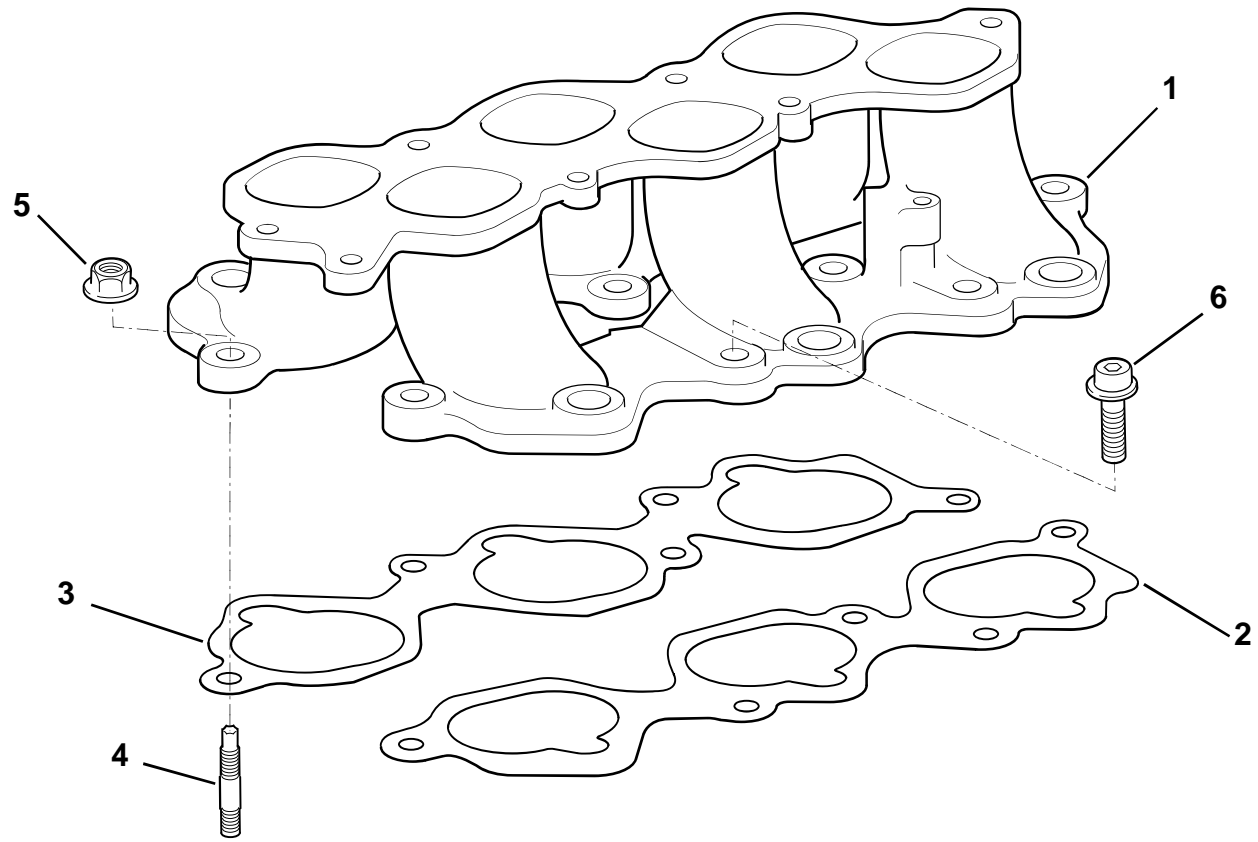

Function Code 42.05 Fuel Injection System

<u>Dep</u>	<u>Part Description</u>	<u>Remarks</u>	<u>Option</u>	<u>Part Number</u>	<u>Qty</u>
01	Fuel Rail Assembly	Includes 6,7,8		A132E6286S	1
02	Fuel Injector, high flow	Includes 'O' ring		A132E6498H	6
03	'O' Ring, injector to rail			A132E6460S	6
04	Insulator, injector			A132E6285S	6
05	Bolt, hex. flg. hd., rail to engine			A132E6287S	5
06	Fuel Pressure Valve	Unavailable order item 1		A132E6508S	1
07	'O' Ring, valve to rail			A132E6460S	1
08	Clip, valve retention to rail			A132E6509S	1

EVORA
SPORT/GT

42.07