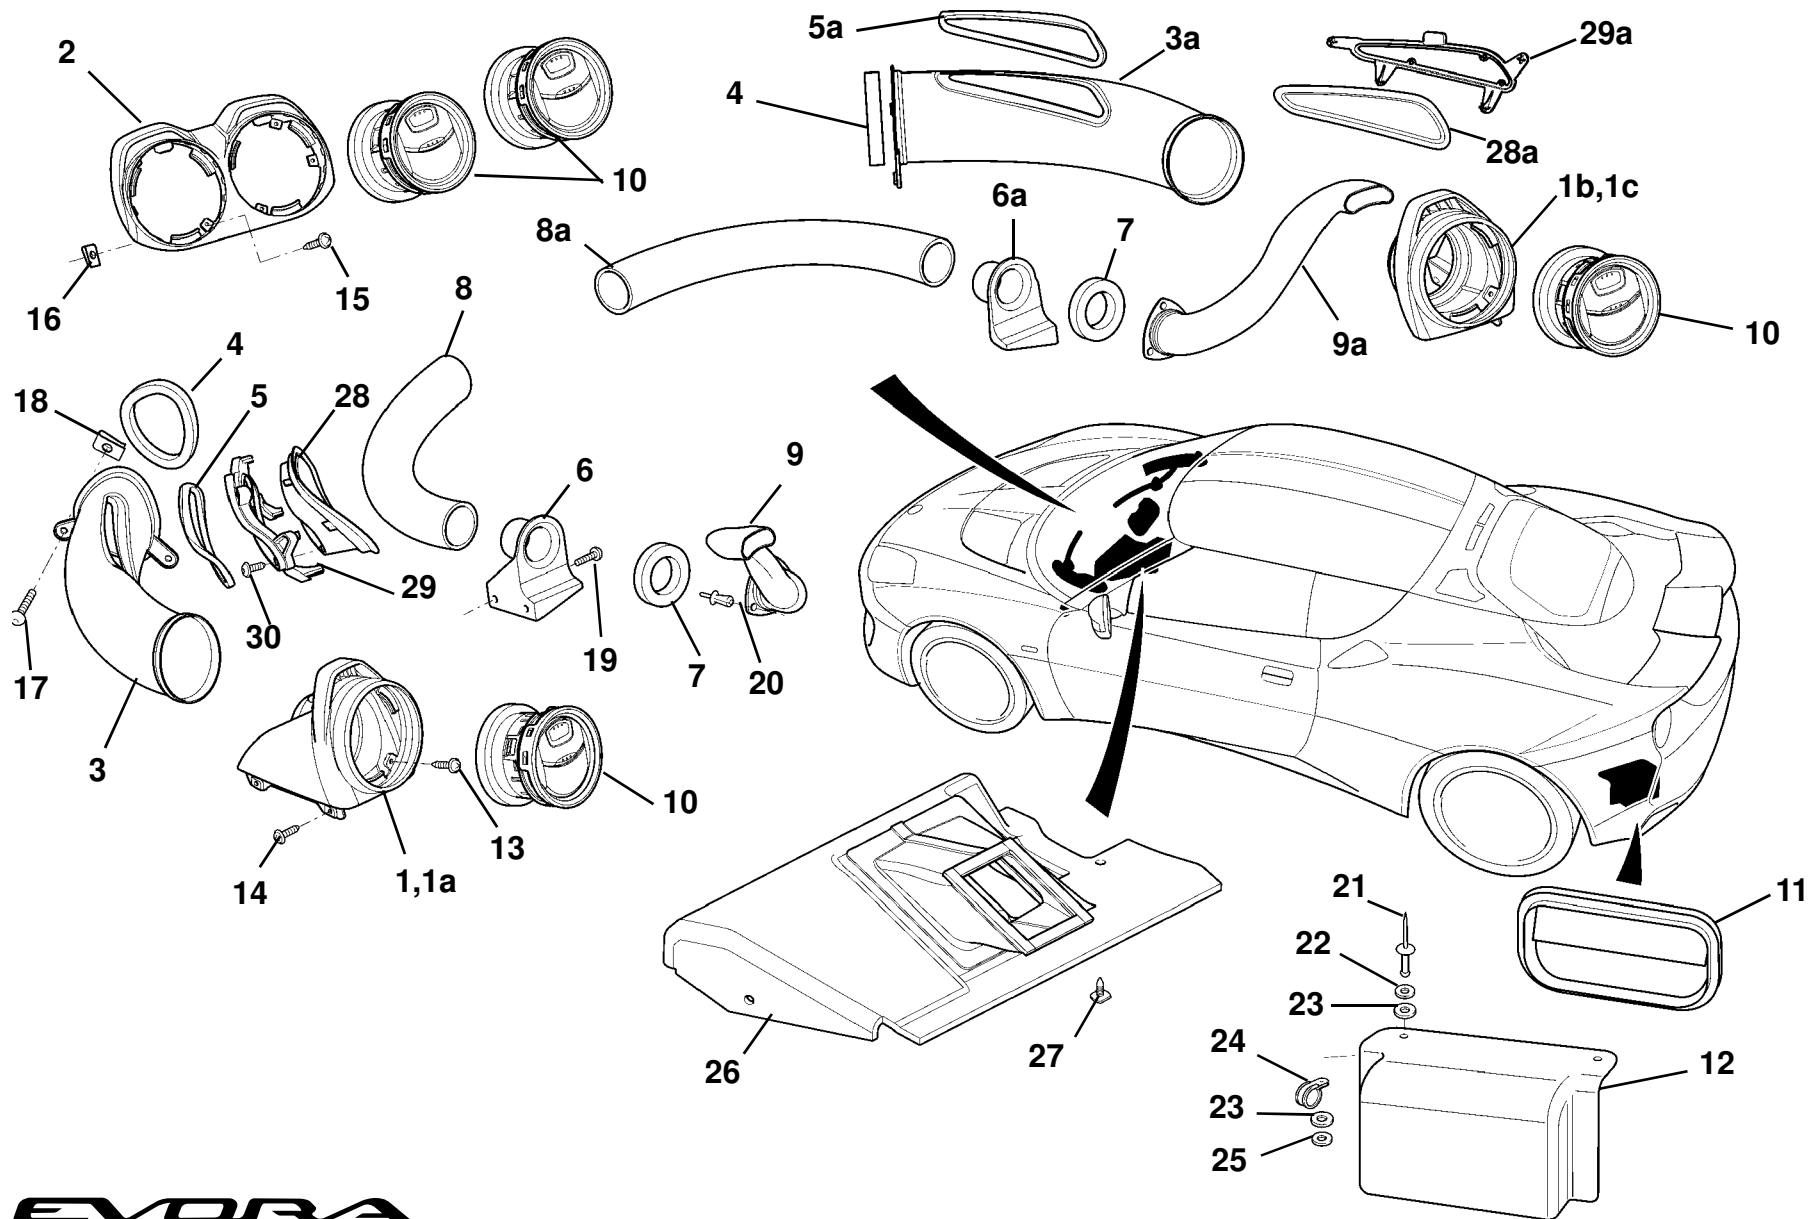

EVORA
SPORT/GT

18.13a

Updated 20th July 2020

Function Code 18.13a Air Trunking, Ducts & Face Level Vents

<u>Dep</u>	<u>Part Description</u>	<u>Remarks</u>	<u>Option</u>	<u>Part Number</u>	<u>Qty</u>
01	FLV Carrier Assembly LH			A132V5431F	1
01a	FLV Carrier Assembly LH	Aluminium bezel		A132V5967F	1
01b	FLV Carrier Assembly RH			A132V5432F	1
01c	FLV Carrier Assembly RH	Aluminium bezel		A132V5968F	1
02	FLV Carrier Assembly Centre			B132V1043F	1
02a	FLV Carrier Assembly Centre	Aluminium bezel		A132V1544F	1
03	Connector duct outer FLV LH			A132V5409F	1
03a	Connector duct outer FLV RH			A132V5410F	1
04	Gasket diffuser			A132V1187F	2
05	Gasket connector duct LH			A132V5599F	1
05a	Gasket connector duct RH			A132V5600F	1
06	Demist duct connectot LH			A132V5427F	1
06a	Demist duct connectot RH			A132V5428F	1
07	Gasket Demist duct connectot			A132V1042F	2
08	Demist Duct LH			A132V5673F	1
08a	Demist Duct RH			A132V5674F	1
09	Demist Duct Side Window LH			A132V5407F	1
09a	Demist Duct Side Window RH			A132V5408F	1
10	Face Level Vent			A132V1040F	4
11	Valve, non-return, cabin ventilation			A132P6010F	1
12	Shield ,valve cabin vent			A132U1087F	1