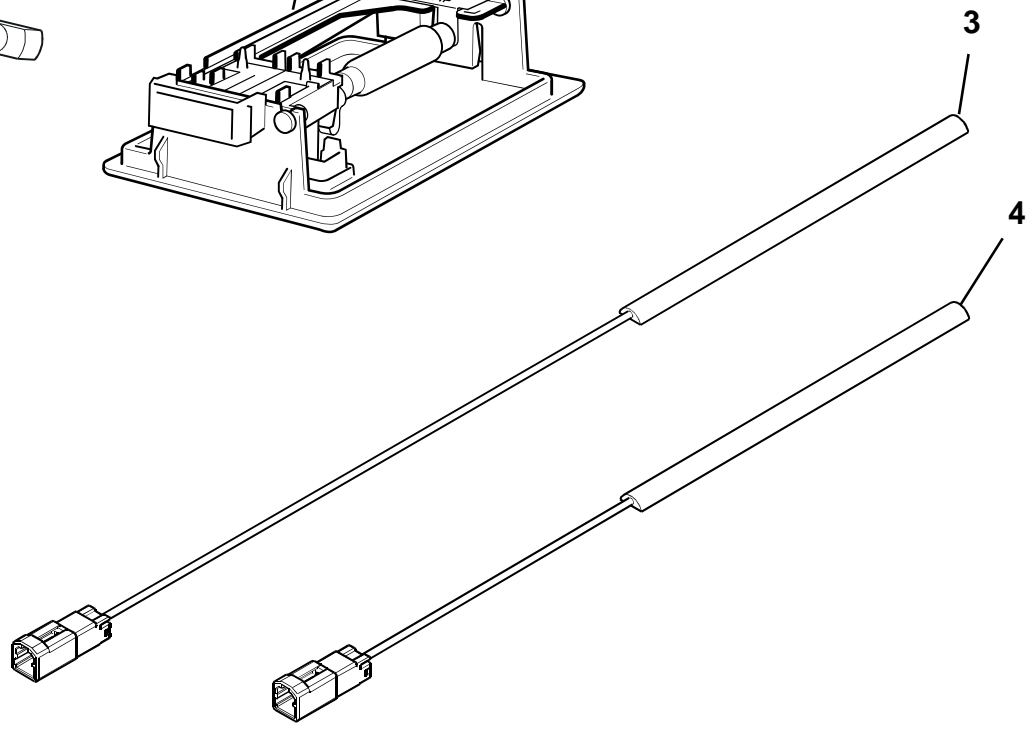

EVORA
SPORT/GT

17.17

Function Code 17.17 Interior Lamps

<u>Dep</u>	<u>Part Description</u>	<u>Remarks</u>	<u>Option</u>	<u>Part Number</u>	<u>Qty</u>
01	Interior Lamp			A132M6017F	1
02	Lamp, glovebox, bootbox			A132M6036F	2
03	Puddle Lamp, 150mm, doors			A132M0535F	2
04	Moodlight, footwell			A132M0327F	2
05	Grommet			X036B6167F	1
06	Switch, glovebox lamp			A111M6035F	1
07	Harness Glove Box			A132M0615F	1
08	Speed Nut No.6			A075W6014Z	1
09	Screw No.6 flg pozi hd			A075W5012F	1