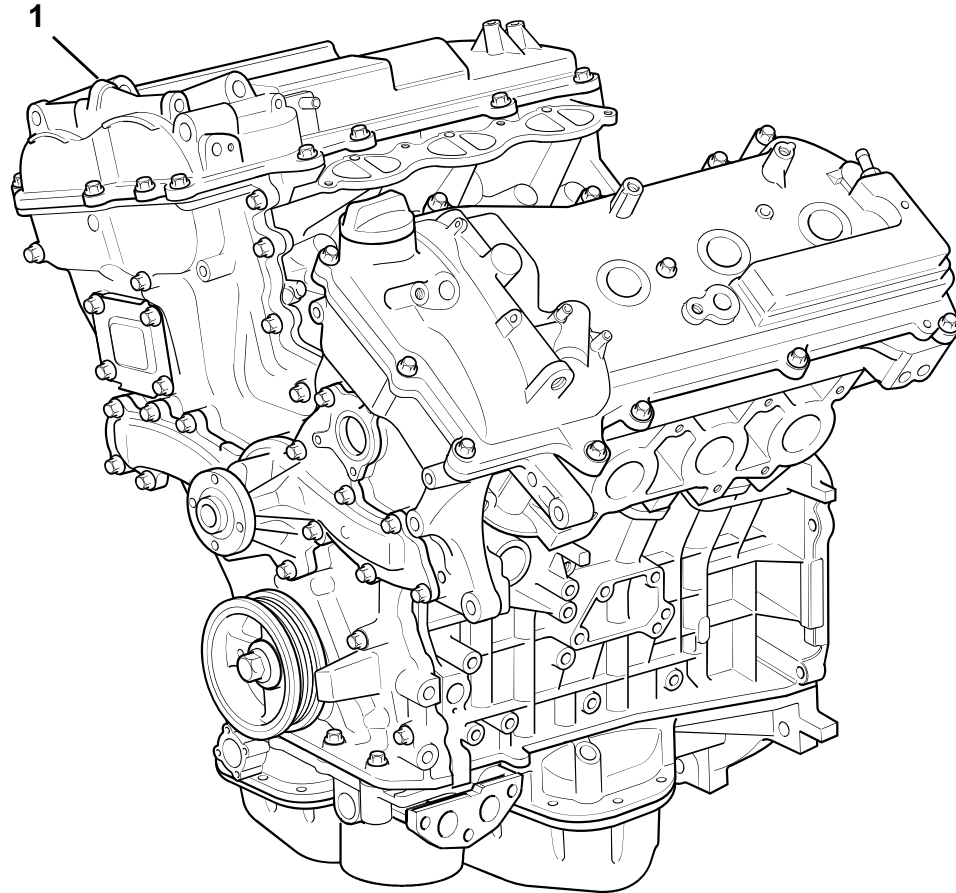

EVORA
SPORT/GT

40.00

Function Code 40.00 Engine Assemblies

<u>Dep</u>	<u>Part Description</u>	<u>Remarks</u>	<u>Option</u>	<u>Part Number</u>	<u>Qty</u>
01	Engine, short block assy.				1
01a	Engine Assembly, 2GR-FE	Dressed	Supercharged, Manual transmission	A132E6570M	1
01b	Engine Assembly, 2GR-FE	Dressed	Supercharged, Automatic transmission	A132E6570A	1
01c	Engine Assembly, 2GR-FE, baffled sump	Dressed	GT430, Fed GT		1