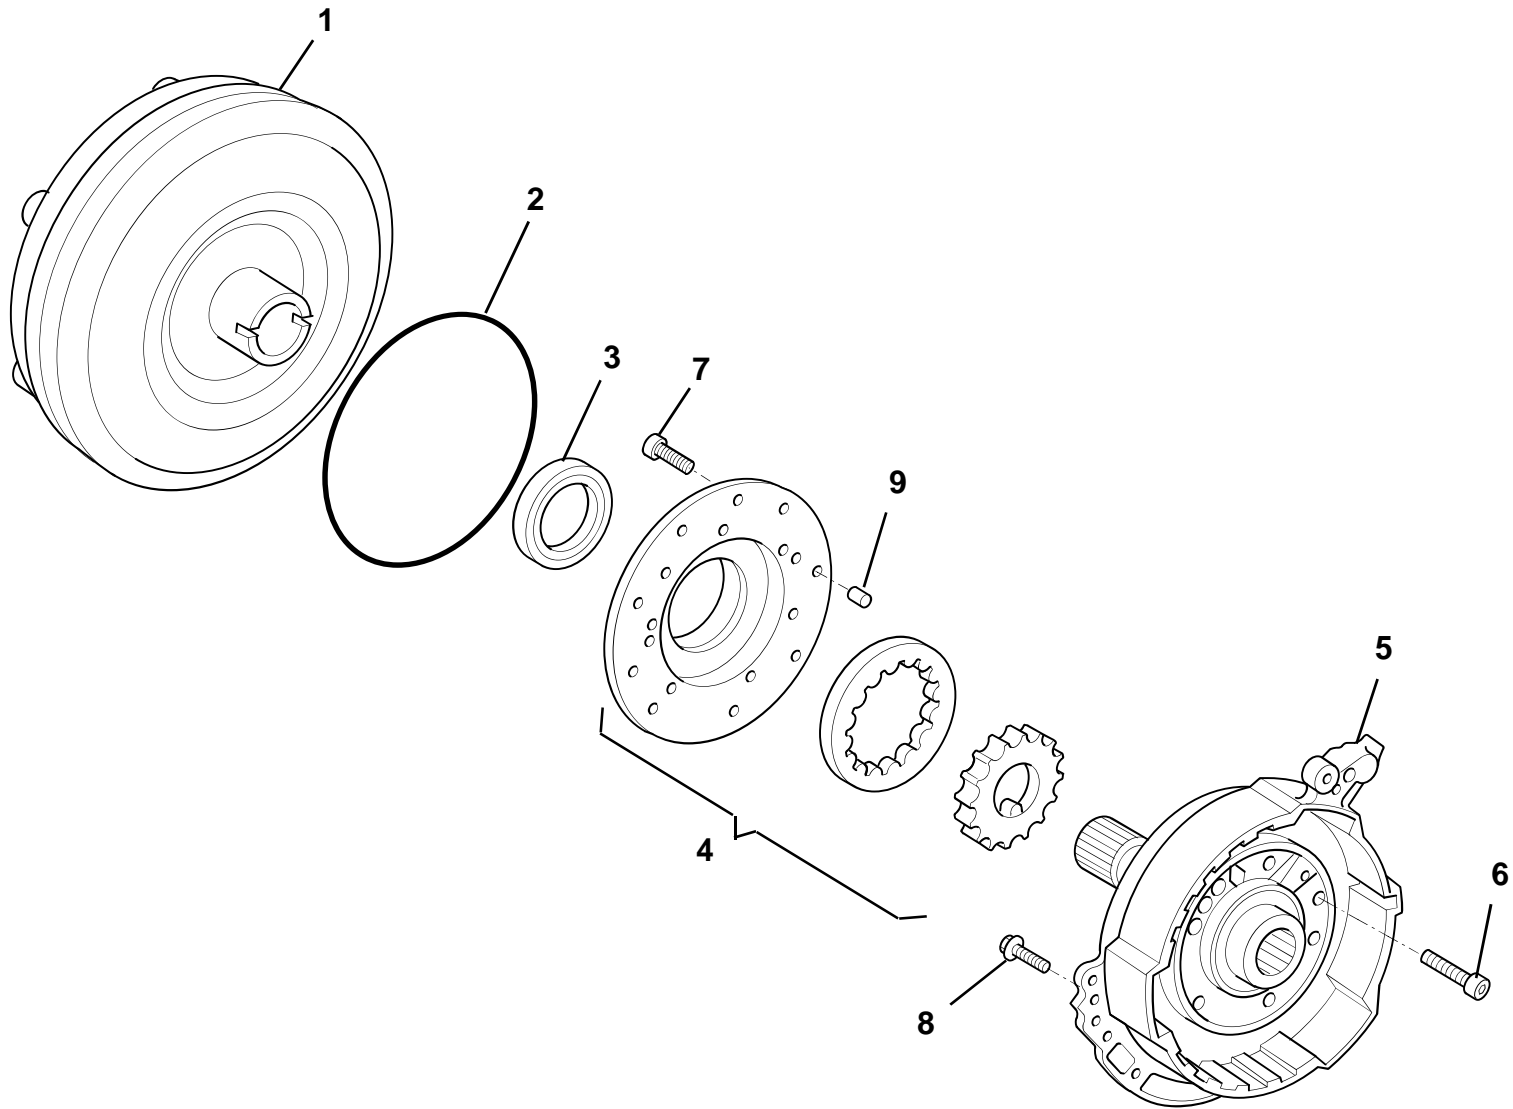

---

**EVORA**  
**SPORT/GT**

**47.08**

---

**Function Code 47.08 Torque Converter**

<u>Dep</u>	<u>Part Description</u>	<u>Remarks</u>	<u>Option</u>	<u>Part Number</u>	<u>Qty</u>
01	Torque Converter			A132F6294S	1
02	O' Ring			A132F6308S	1
03	Oil Seal			A132F6309S	1
04	Front Oil Pump & Gear Assembly			A132F6310S	1
05	Shaft Assembly			A132F6311S	1
06	Screw			A132F6312S	7
07	Screw			A132F6312S	9
08	Bolt			A132F6313S	9
09	Pin			A132F6314S	1