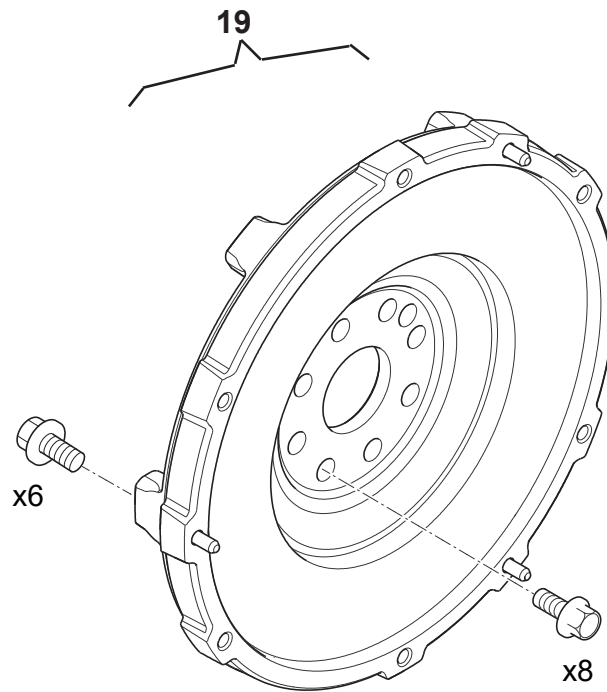

EVORA
SPORT/GT

40.11 page 2

Updated 14th August 2020

Function Code 40.11 Crankshaft, Bearings, Flywheel

<u>Dep</u>	<u>Part Description</u>	<u>Remarks</u>	<u>Option</u>	<u>Part Number</u>	<u>Qty</u>
01	Crankshaft	Includes, Woodruff keys, item 2		A132E6196S	1
02	Woodruff Key, crankshaft to pulley & sprocket			A132E6197S	2
03	Sprocket, timing chain drive			A132E6207S	1
04	Pulley, auxiliary belt drive			A132E6198S	1
05	Bolt, with washer, pulley to crankshaft			A132E6199S	1
06	Bearing Set, crankshaft No. 2 & No. 3, (size 1)			A132E6426S	2
06a	Bearing Set, crankshaft No. 2 & No. 3, (size 2)			A132E6483S	2
06b	Bearing Set, crankshaft No. 2 & No. 3, (size 3)			A132E6484S	2
06c	Bearing Set, crankshaft No. 2 & No. 3, (size 4)			A132E6485S	2
06d	Bearing Set, crankshaft No. 2 & No. 3, (size 5)			A132E6486S	2
07	Bearing Set, crankshaft No. 1 & No. 4, (size 1)			A132E6435S	2
07a	Bearing Set, crankshaft No. 1 & No. 4, (size 2)			A132E6487S	2
07b	Bearing Set, crankshaft No. 1 & No. 4, (size 3)			A132E6488S	2
07c	Bearing Set, crankshaft No. 1 & No. 4, (size 4)			A132E6489S	2
07d	Bearing Set, crankshaft No. 1 & No. 4, (size 5)			A132E6490S	2
08	Thrust Washer Set, crankshaft			A132E6160S	1
09	Flex Plate, with starter gear ring			A132E6289S	1
10	Flywheel Assembly, manual			B138E0035F	1
11	Bolt, hex. flg. hd., flex plate to flywheel			A132E6368S	6
12	Bolt, hex. flg. hd., flywheel & flex plate to crankshaft			A132E6356S	8
13	Oil Seal, crankshaft front	Also see 40.02a		A132E6138S	1