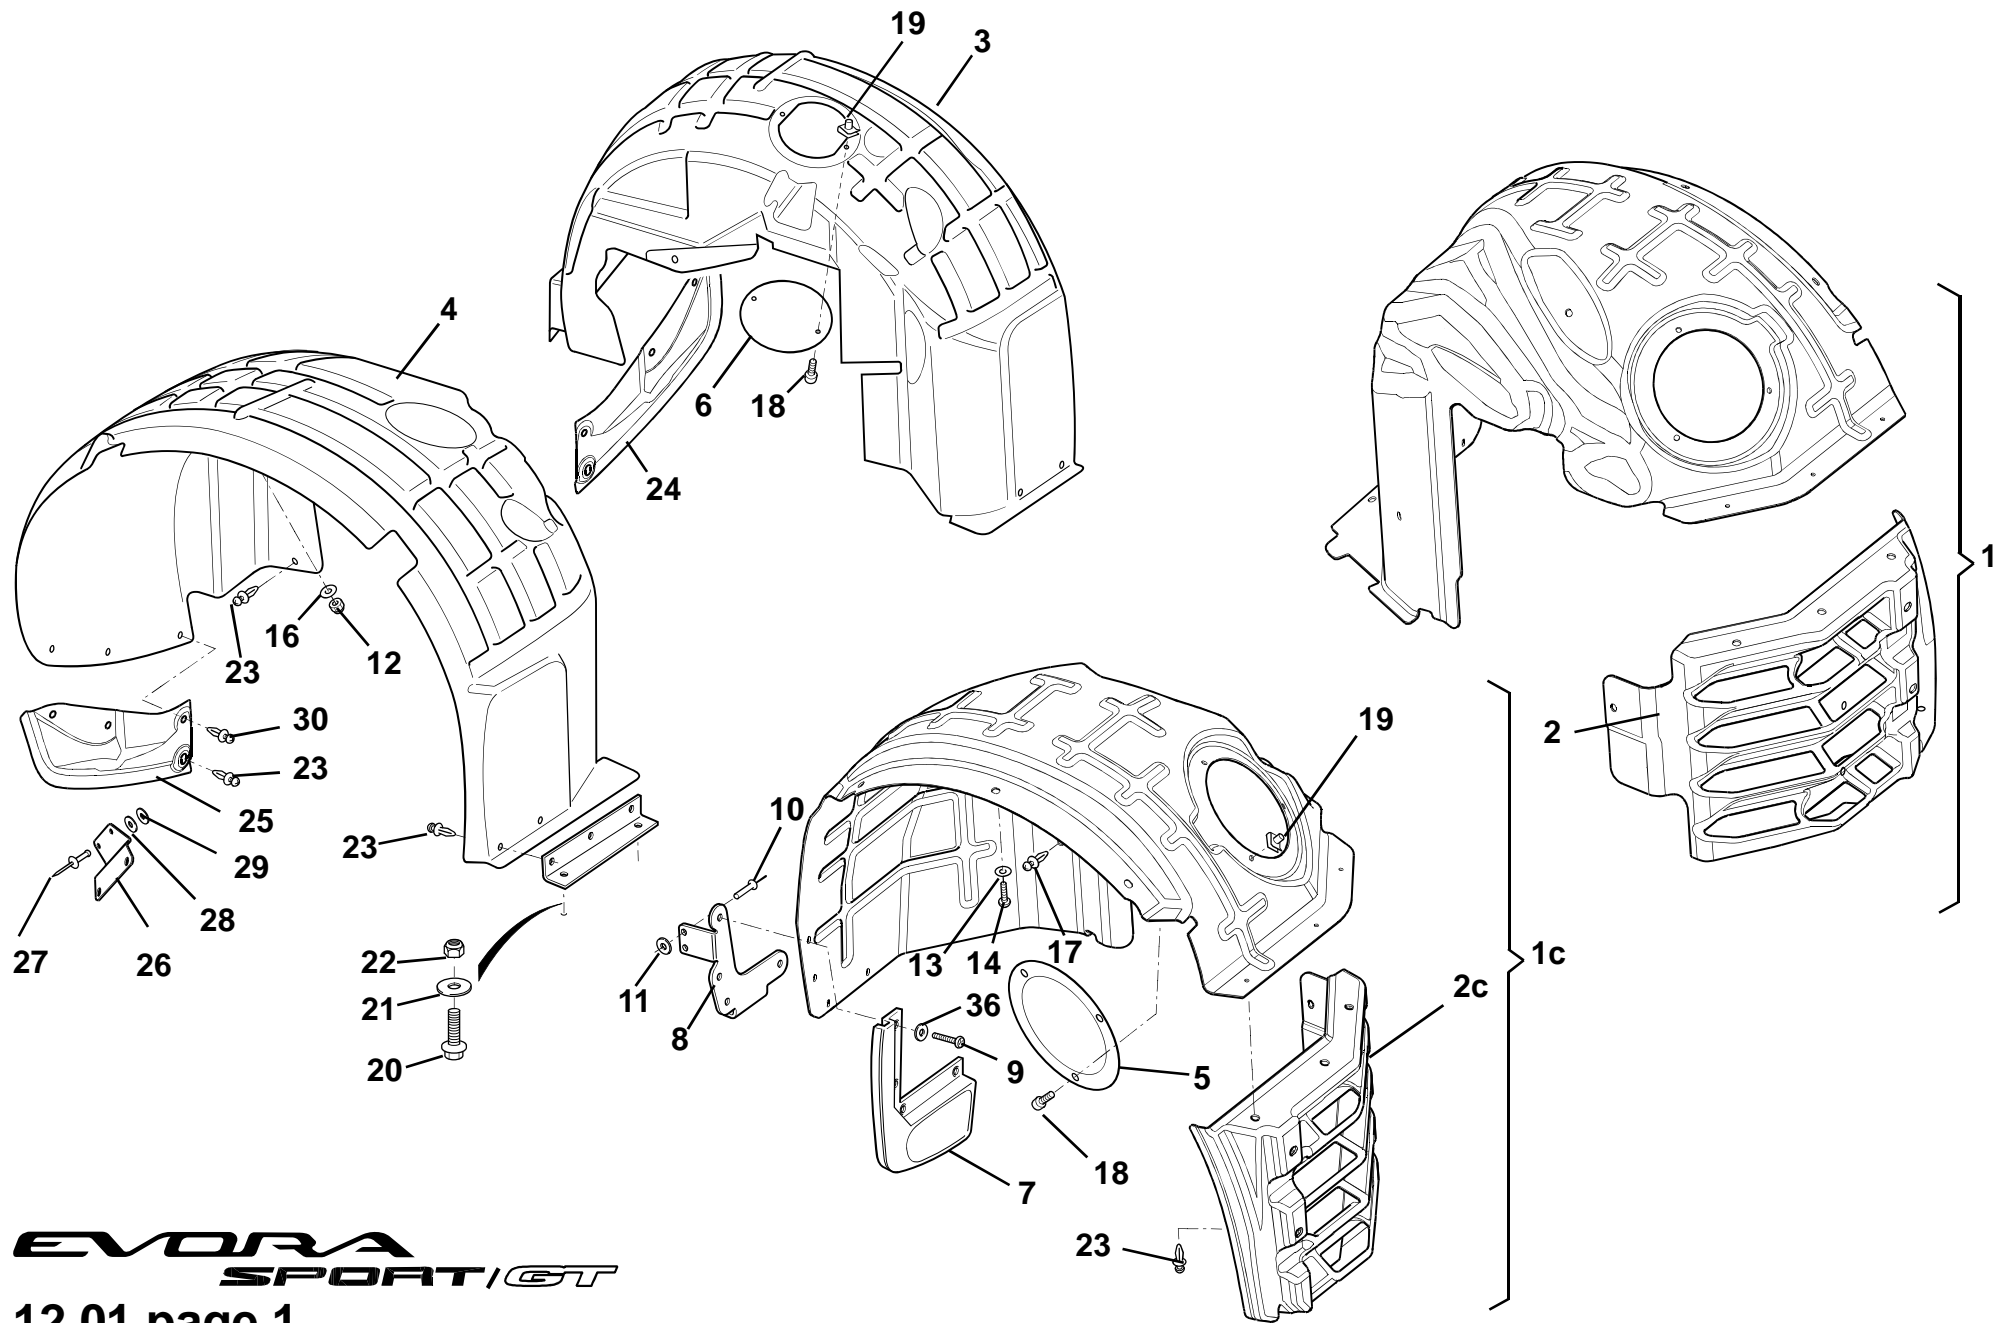

**EVORA**  
**SPORT/GT**

11.02

**Function Code 11.02 Door Window Lift Mechanism**

<u>Dep</u>	<u>Part Description</u>	<u>Remarks</u>	<u>Option</u>	<u>Part Number</u>	<u>Qty</u>
01	Regulator, door glass position, LH			C132B4051F	1
01a	Regulator, door glass position, RH			C132B4052F	1
02	Guide Rail, door glass front, LH			A132U4111F	1
02a	Guide Rail, door glass front, RH			A132U4112F	1
03	Guide Rail, door glass rear, LH			A132U4113F	1
03a	Guide Rail, door glass rear, RH			A132U4114F	1
04	Adjuster Block, guide rail LH thread			A116U0020F	4
05	Adjuster Block, guide rail RH thread			A116U0021F	4
06	Stud, rail adjusting			A116U0022F	4
07	Screw, No. 6 x 1/2", flg. pozi, hd., block fixing			A075W5012F	16
08	'O' Ring			A116U0023F	8
09	Washer, flat, 1/8 x 3/8", block to door			A075W4001Z	8
10	Screw, M6 x 12, hex. flg hd., regulator to door			A111E6007F	3
11	Screw, M5 x 12, csk. pozi., rails to door			A100W5196F	4
12	Washer, flat, M6 x 15 x 1.5, rails to door			A075W4015Z	4