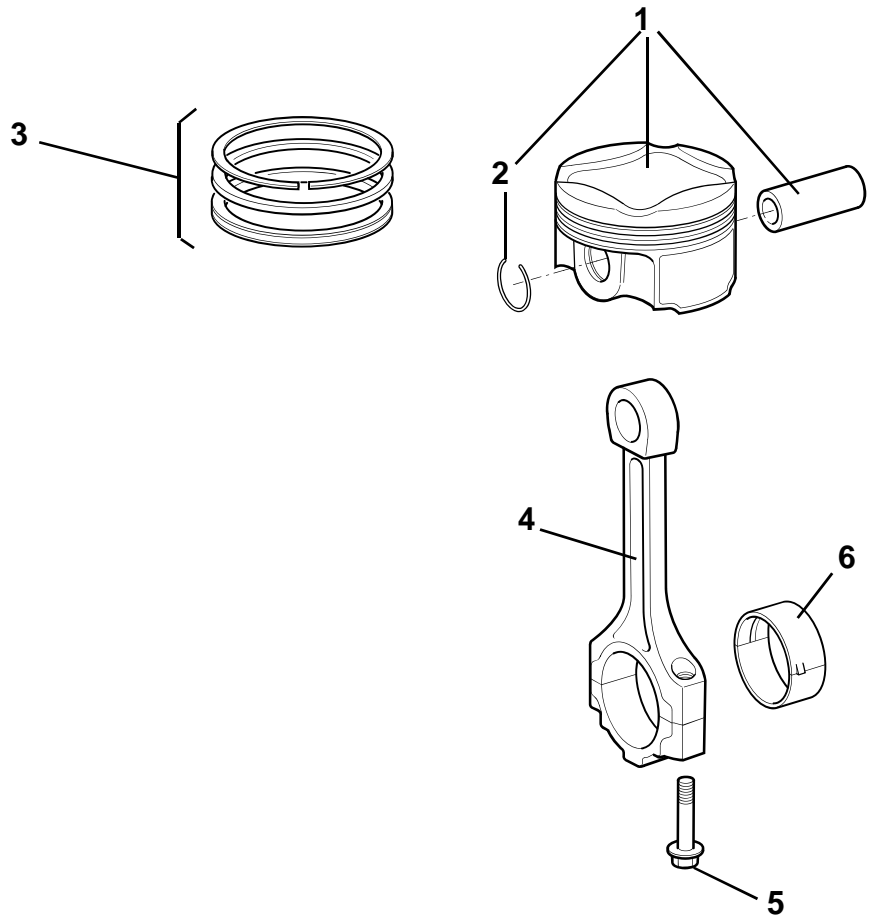

---

**EVORA**  
**SPORT/GT**

**40.09**

---

**Function Code 40.09 Pistons, Con-rods, Liners**

<u>Dep</u>	<u>Part Description</u>	<u>Remarks</u>	<u>Option</u>	<u>Part Number</u>	<u>Qty</u>
01	Piston Assembly	Includes gudgeon pin, circlips		<b>A132E6400S</b>	6
02	Circlip, gudgeon pin retaining			<b>A132E6192S</b>	12
03	Piston Ring Set	Engine set		<b>A132E6193S</b>	1
04	Connecting Rod			<b>A132E6194S</b>	6
05	Bolt, hex. flg. hd., cap to rod			<b>A132E6195S</b>	12
06	Con-rod Bearing Set, (size 1)			<b>A132E6440S</b>	6
06a	Con-rod Bearing Set, (size 2)			<b>A132E6491S</b>	6
06b	Con-rod Bearing Set, (size 3)			<b>A132E6492S</b>	6
06c	Con-rod Bearing Set, (size 4)			<b>A132E6493S</b>	6