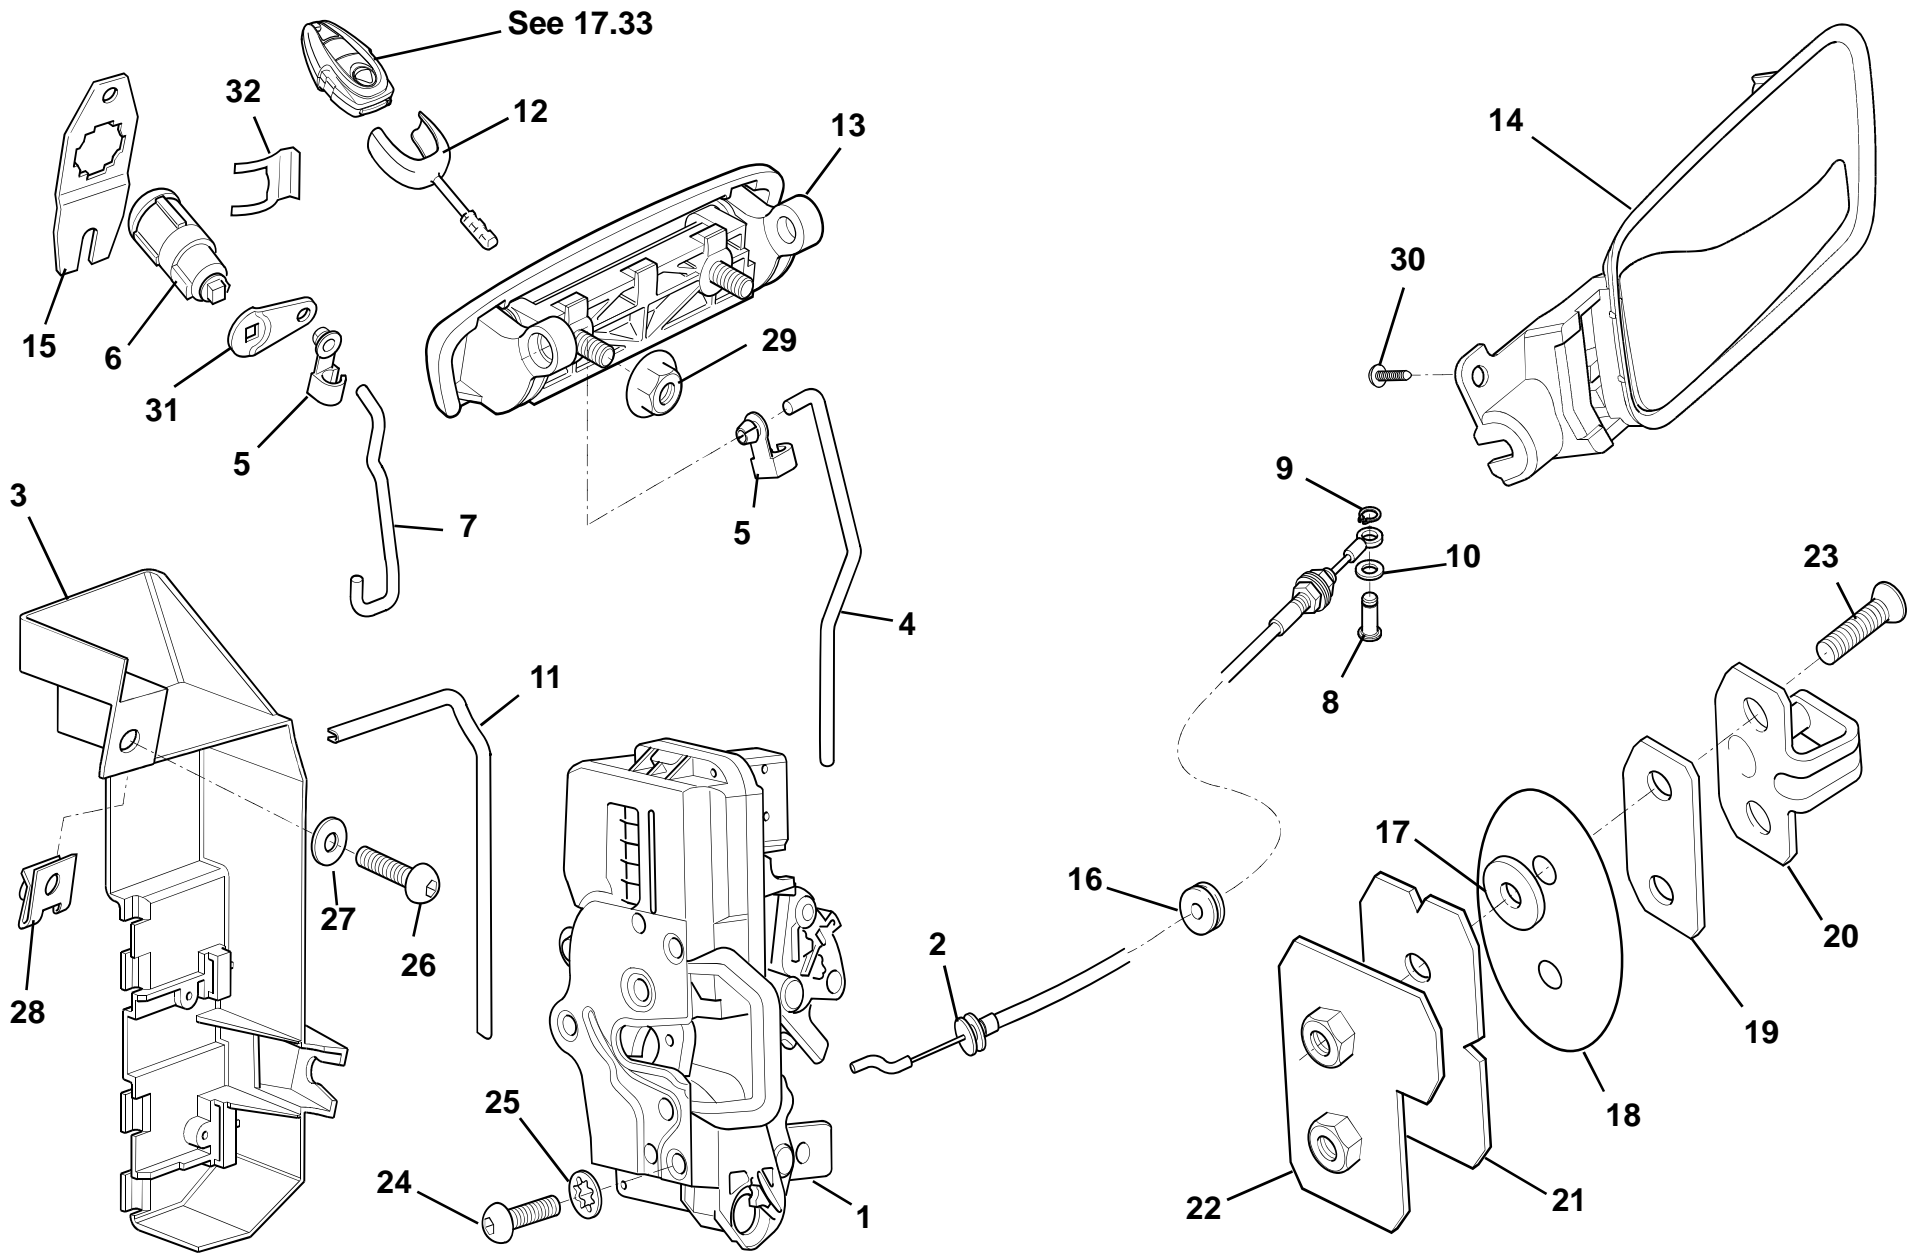

---

**EVORA**  
**SPORT/GT**

10.15

**Function Code 10.15 Door Shells, Beams, Hinges**

<u>Dep</u>	<u>Part Description</u>	<u>Remarks</u>	<u>Option</u>	<u>Part Number</u>	<u>Qty</u>
01	Door Assembly, LH		Primed	C132B4369K	1
01a	Door Assembly, LH,federal		Primed, USA	D132B4337J	1
01b	Door Assembly, RH		Primed	C132B4370K	1
01c	Door Assembly, RH,federal		Primed, USA	D132B4338J	1
02	Hinge, door, LH			A132B6001F	2
02a	Hinge, door, RH			A132B6002F	2
03	Shim, 5mm, hinge to chassis			A132B0108F	4
04	Check, door opening			A132B6031F	2
05	Screw, M10 x 35, hex. flg. hd, hinge to door			A116W5247F	4
06	Screw, M10 x 35, hex. flg. hd., hinge to chassis			A116W5247F	8
07	Gasket, door check			A132B0173F	2
08	Screw, M8 x 25, hex. flg. hd., check to body			A116W5238F	2
09	Nut, M6, flg, check to door			A121W3196F	4
10	Washer, M10 x 20.5 x 1.8			A075W4024Z	4
11	Blanking Grommet			A116W6733F	2
12	Door Curtain, LH			A132B4355F	1
12a	Door Curtain, RH			A132B4356F	1
13	Screw, M5x16, hex hd flg			A132W5016F	6
14	Spirenut, M5			B100W6372F	6
15	Foam Strip	3 x 45mm		A082U6067F	3
16	Washer, M10 x 21 x 2			B111W4163F	4