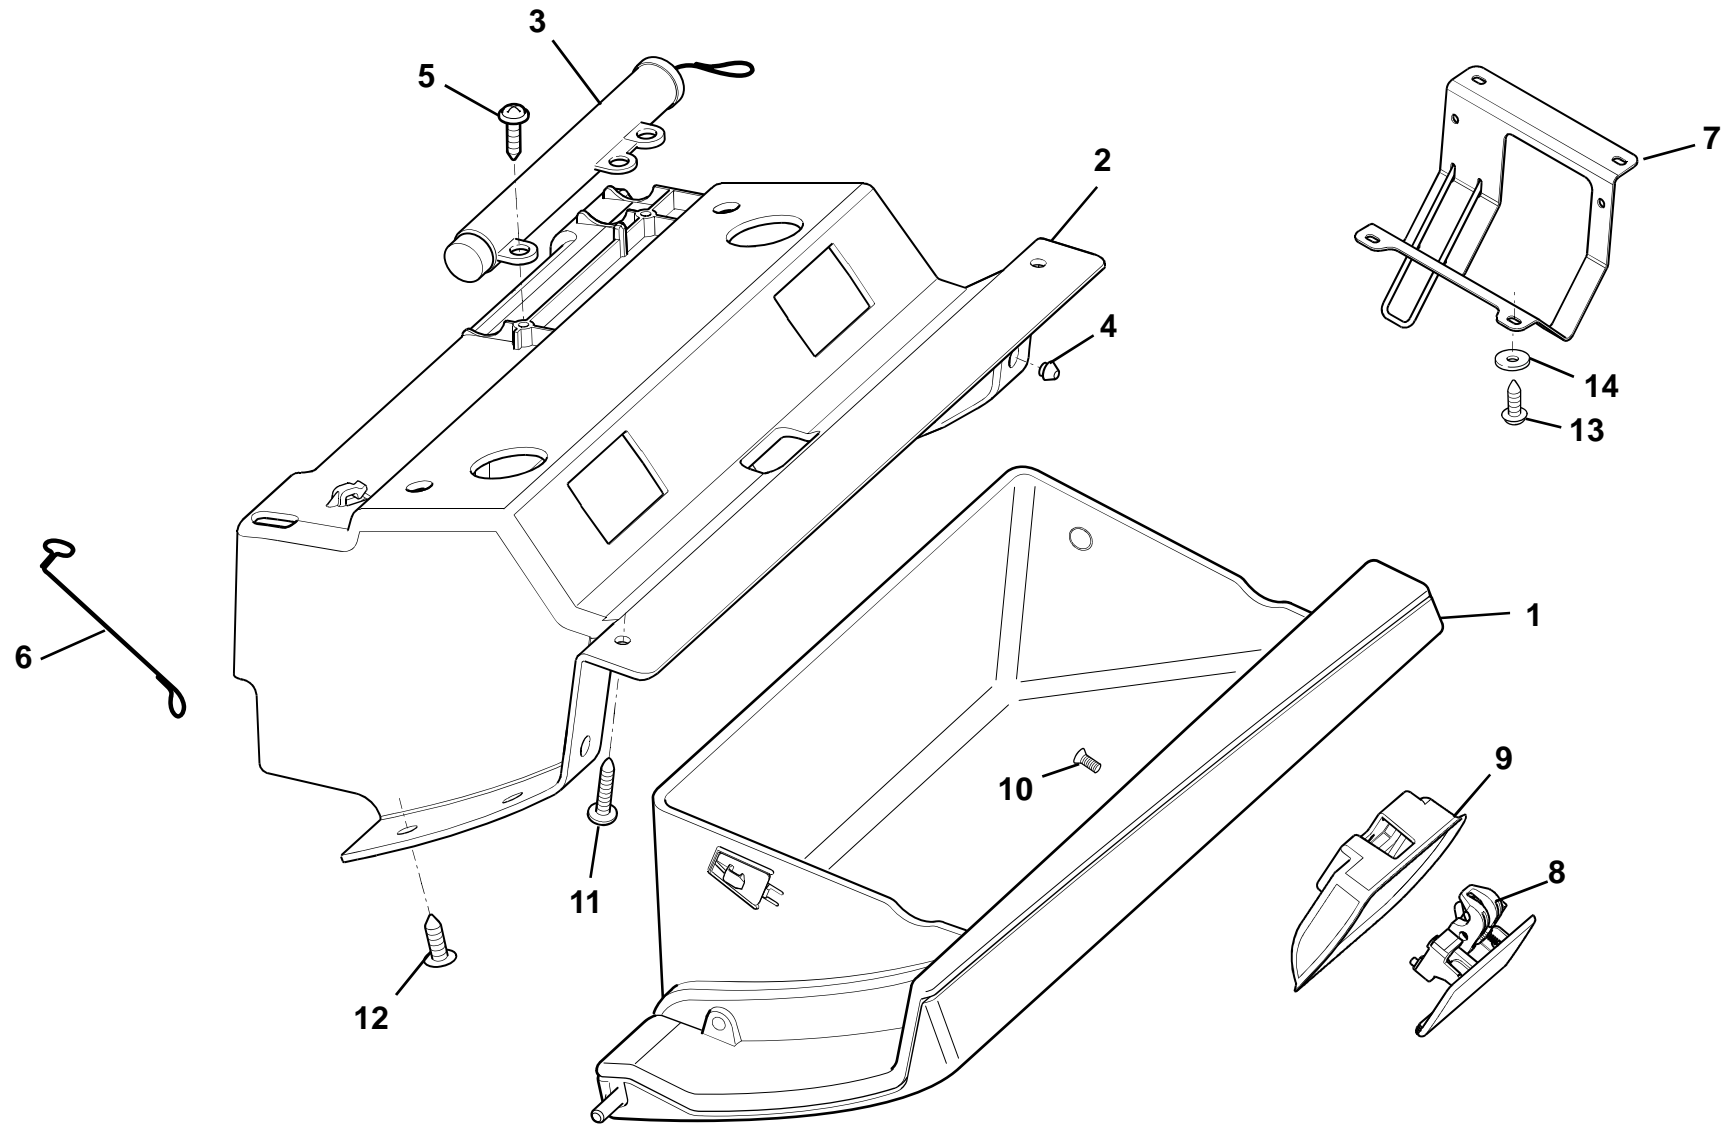

EVORA
SPORT/GT

14.12

Updated 3rd February 2020

Service Parts List

Function Code 14.12 Passenger Fascia: Glovebox Assembly

<u>Dep</u>	<u>Part Description</u>	<u>Remarks</u>	<u>Option</u>	<u>Part Number</u>	<u>Qty</u>
01	Glovebox Assembly, LHD			A132V5653J	1
01a	Glovebox Assembly, RHD			A132V5654J	1
02	Moulding Glovebox Closer			B132V1242F	1
03	Damper Kit Glovebox	Includes item 6 and retainng clips		A132V1523F	1
03a	Damper Kit Glovebox, federal	Includes item 6 and retainng clips	USA	A132V1524F	1
04	Rubber Stop			A132V6041F	2
05	Screw, damper			A132W5055F	2
06	String Glovebox			A132V1353F	1
07	Assembly Glovebox Striker LHD			A132V5341F	1
07a	Assembly Glovebox Striker RHD			A132V5342F	1
08	Latch Assembly, glovebox			A132V1228F	1
09	Escucheon, glovebox latch			A132V5547F	1
10	Screw M4 x 14 csk hd			A132W5058F	4
11	Screw, No.6 x 1.0", flg. pozi. hd., liner to fascia			A082W5022F	2
12	Button Firtreet, liner to fascia			A132W6006F	4
13	Screw M3.5 x 14 torx hd			A132W5055F	4
14	Washer M6 x 20 x 2.5			A075W4016Z	4