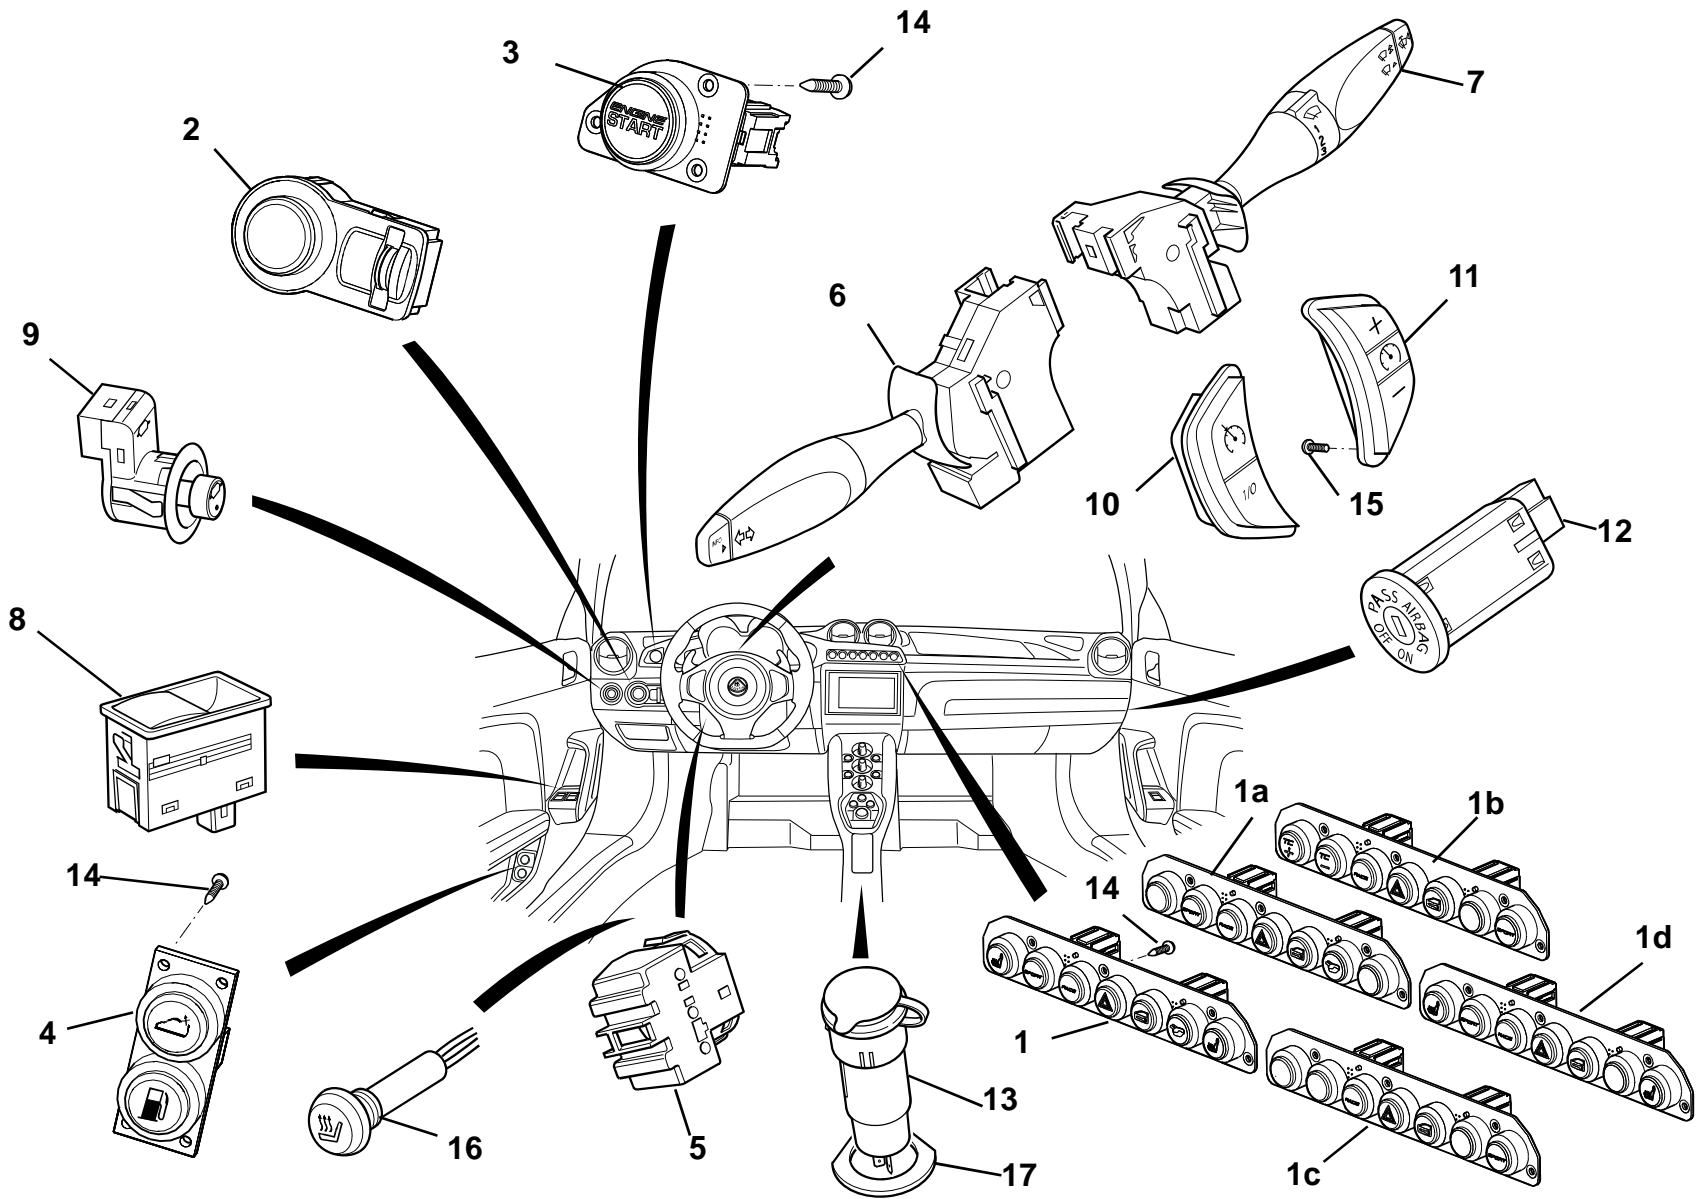

EVORA
SPORT/1GT

17.05

Updated 30th September 2019

Service Parts List

Function Code 17.05 Interior Switches, Auxiliary Power Socket

<u>Dep</u>	<u>Part Description</u>	<u>Remarks</u>	<u>Option</u>	<u>Part Number</u>	<u>Qty</u>
01	Facia Switch Panel			A132M0538F	1
01a	Switch Panel Facia, no heated seats		Sport 410, GT 410 Sport	A132M0558F	1
01b	Switch Panel, variable traction control		GT430 manual	A710M0004K	1
01c	Switch Panell, modified from item 02	no heated seats, exhaust bypass & traction control	GT430 auto Vins HH_20540/1/2, 20566/7 & 20601	A710M0005K	1
01d	Switch Panel Facia, modified from A138M0538F	no exhaust bypass & traction control	GT430 auto	A710M0006K	1
02	Master Light Switch LHD			A132M6134F	1
02a	Master Light Switch RHD			A132M6135F	1
02b	Master Light Switch LHD		USA	A132M6181F	1
03	Engine Start Switch Panel LHD			A132M4046F	1
03a	Engine Start Switch Panel RHD			A132M4047F	1
04	Door Switch Panel			A132M0098F	1
05	Switch, ignition		Manual	A132M6035F	1
05a	Switch, ignition		Auto	B132M6109F	1
06	Column Switch, indicators/dip select			A132M6009F	1
07	Column Switch, wipe/wash			A132M6008F	1
08	Switch, window lift			A132M6069F	3
09	Switch, door mirror control, powerfold			A132M6068F	1