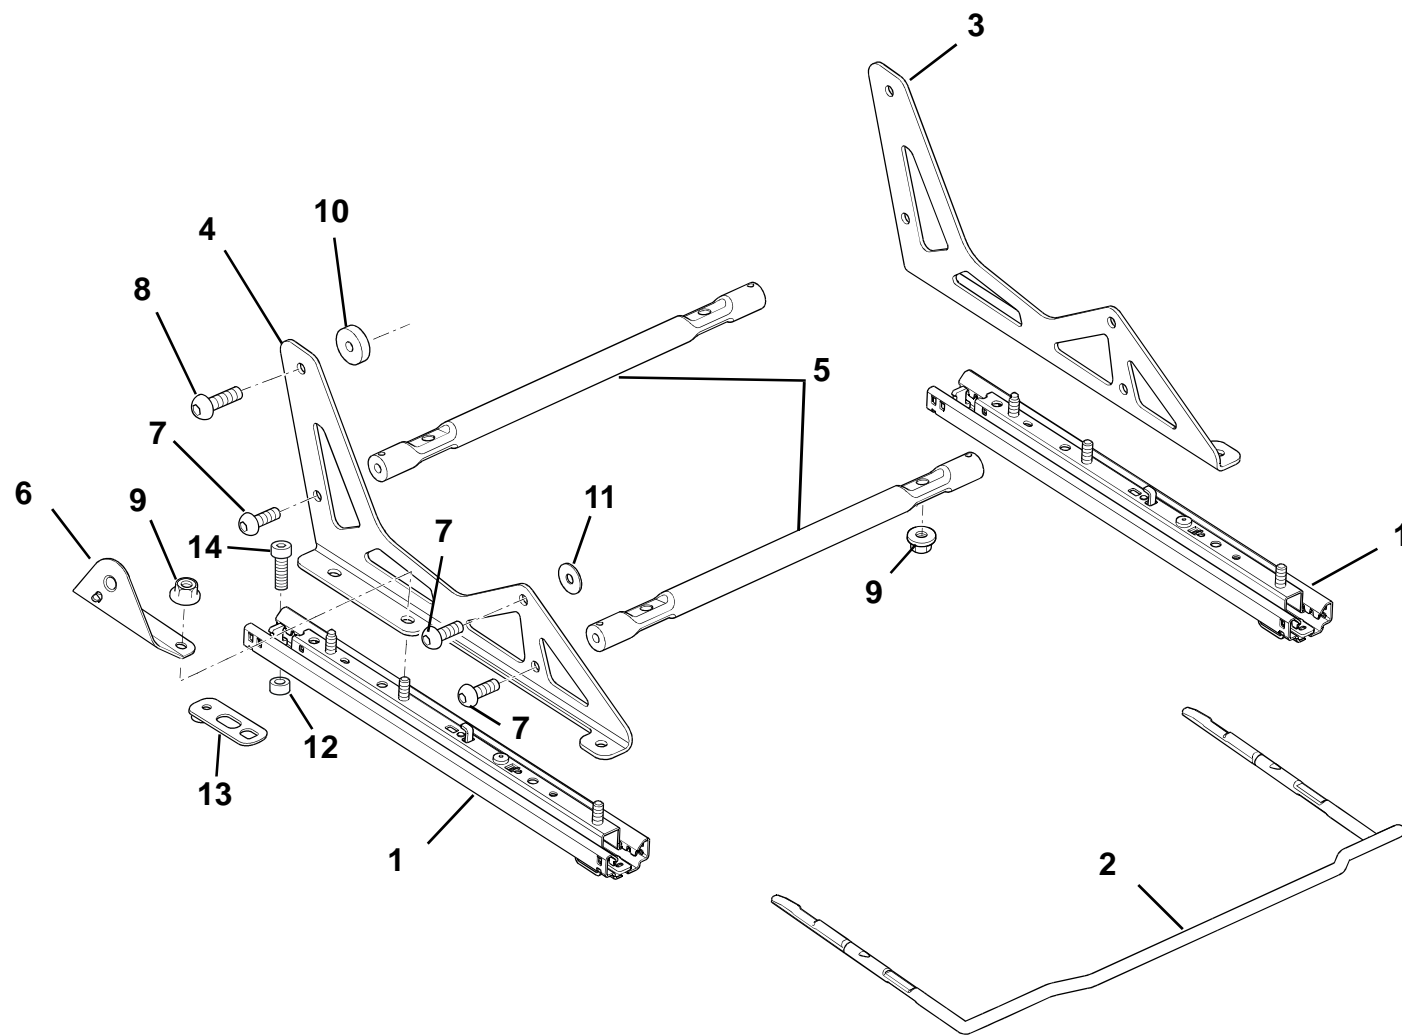

EVORA
SPORT/GT

13.01

Service Parts List

EVORA SPORT/ET

Function Code 13.01 Seat Runners

<u>Dep</u>	<u>Part Description</u>	<u>Remarks</u>	<u>Option</u>	<u>Part Number</u>	<u>Qty</u>
01	Seat Runner Assembly		All seats	A132V1599F	4
02	Release Handle, seat runners		Carbon sports seat	A132V1598F	2
02a	Release Handle, seat runners				2
03	Seat Mount LH		Carbon sports seat	A132V4267F	2
04	Seat Mount RH		Carbon sports seat	A132V4268F	2
05	Cross Member Assembly, sports seat		Carbon sports seat	A132V1660F	4
06	Seat Belt Anchorage Bracket LH		Carbon sports seat	A132V4265F	1
06a	Seat Belt Anchorage Bracket RH		Carbon sports seat	A132V4266F	1
07	Screw M8 x 12 skt cap hd, seat			A111W7131F	12
08	Screw M8 x 25 skt cap hd, seat fixing rear			A111W7115F	4
09	Nut M8 hex flg			A132W3006F	20
10	Spacer Nylon M8 x 30 x 8			A132V1683F	4
11	Spacer Nylon M8 x 18 x 1.5			A132V1684F	4
12	Spacer Seat Runner			A132V1298F	2
13	Bracket Isofix			A132V1297F	2
14	Screw M8 x 30 skt cap hd			A132W5061F	8

EVORA
SPORT/ET

Function Code: 13.01, Page: 1

Updated 5th October 2020