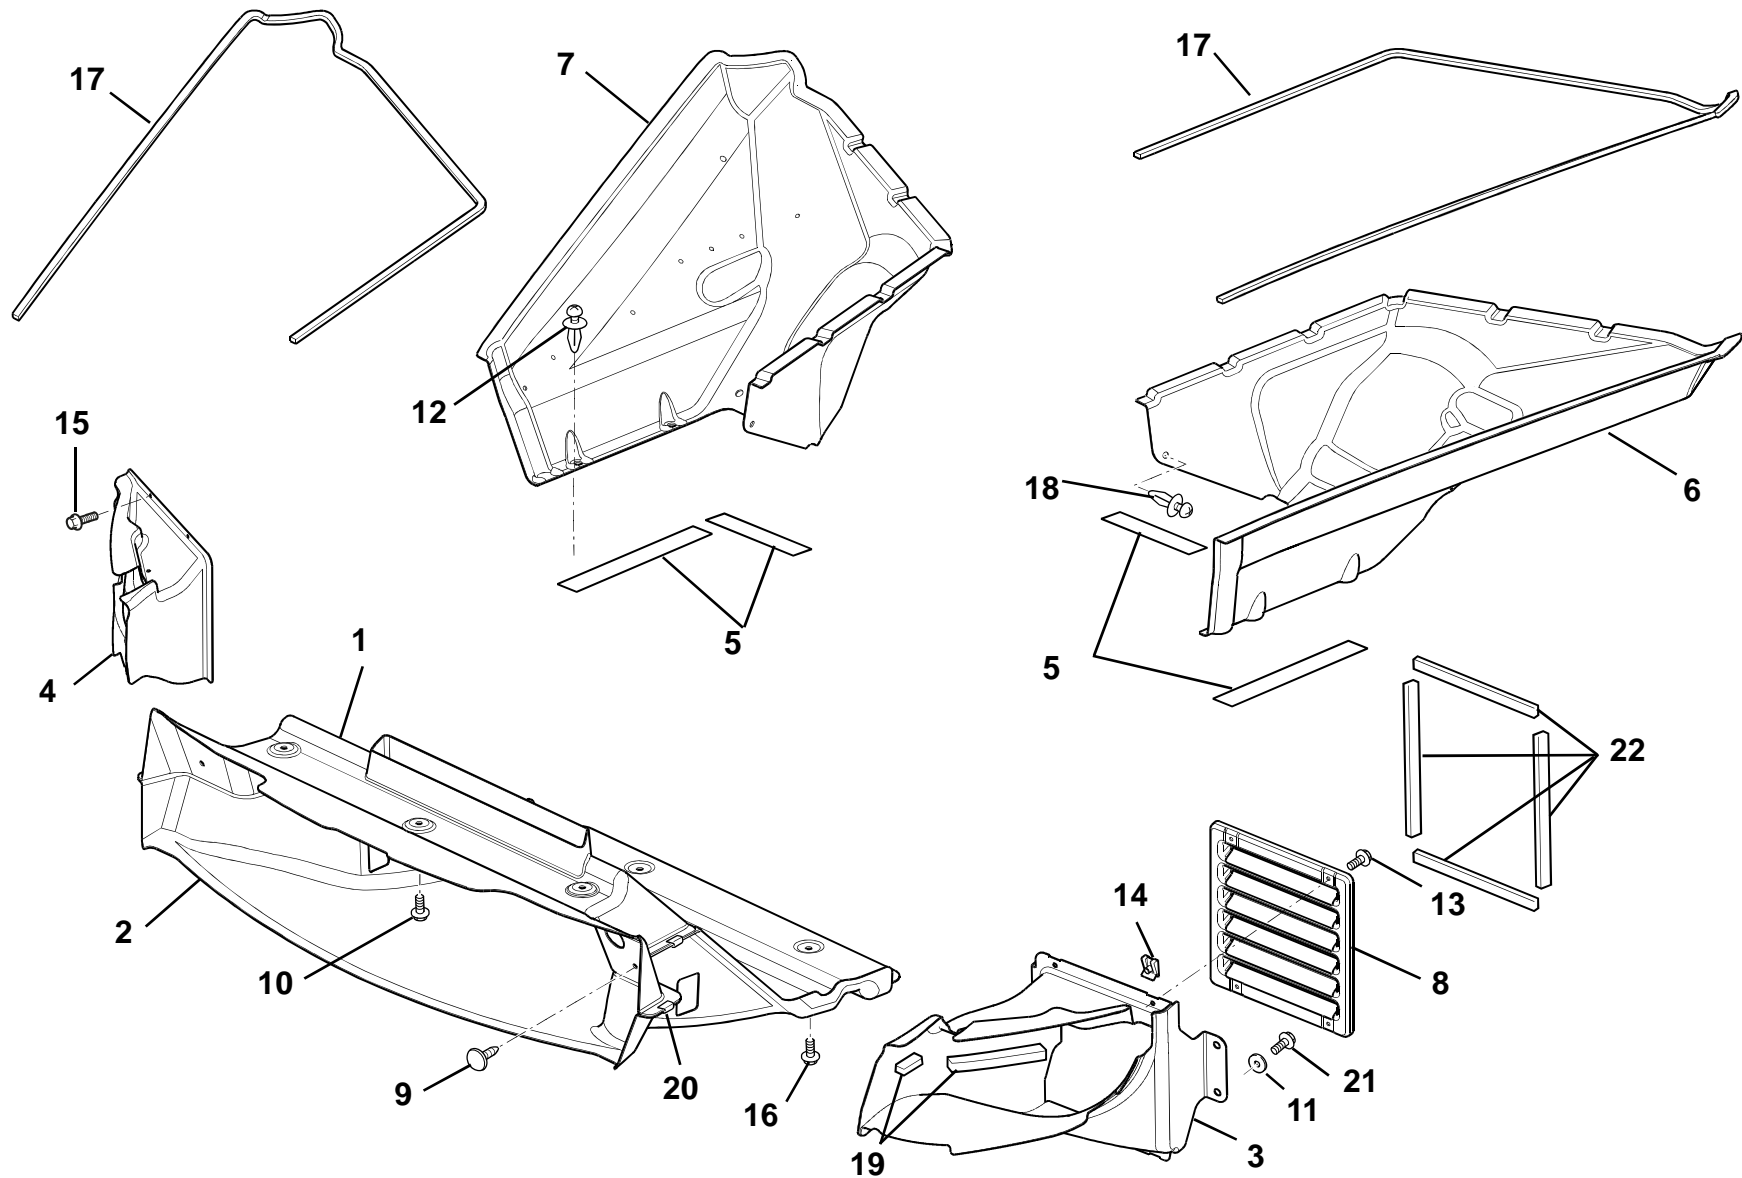

**EVORA**  
**SPORT/GT**

GT 430 & GT 410 Sport

**EVORA**  
**SPORT/GT**

46.04 page 2

**Function Code 46.04 Front Ducts**

<u>Dep</u>	<u>Part Description</u>	<u>Remarks</u>	<u>Option</u>	<u>Part Number</u>	<u>Qty</u>
01	Duct Assembly Rad, upper		Sport 410, Fed GT	A132U1061F	1
02	Duct Assembly Rad, lower		Sport 410, Fed GT	A132U1062F	1
03	Duct Assembly Frt Bumper LH		Sport 410, Fed GT	A132U1026F	1
04	Duct Assembly Frt Bumper RH		Sport 410, Fed GT	A132U1029F	1
05	Self Adhesive Rubber			A036B6221V	1m
06	Duct, radiator outlet, upper, LH	Use with intake duct see 18.13		E132U4349F	1
06a	Duct, radiator outlet, upper, LH	Use with intake tube see 18.13		F132U4349F	1
07	Duct, radiator outlet, upper, RH	Use with intake duct see 18.13		E132U4350F	1
07a	Duct, radiator outlet, upper, RH	Use with intake tube see 18.13		F132U4350F	1
08	Vent Panel LH		Manual Sport 410, Fed GT	A132U1052F	1
09	Button Firtree, centre rad duct			A132W6006F	2
10	Screw M5 x 12 hex flg, centre rad duct			A132W5002F	3
11	Washer, flat, M6 x 25 x 1.4 s/s, rad duct			B075W4017Z	4
12	Plastic Fastener, duct retention			A100W6481F	9
13	Screw M5 x 16 hex flg, vent			A132W5016F	4
14	Speed Nut M5, vent			B100W6372F	4
15	Screw M6 x 16 hex flg, duct RH			A132W5003F	4
16	Screw M5 x 12 hex flg, centre rad duct			A132W5002F	2
17	Self Adhesive Foam, 1metre, duct radiator	2 metres required per side		A100B0431V	4m
18	Scrivet, rad duct			A100W6479F	4
19	Neoprene Strip	2 off per side total 500mm		A054B6110V	As req