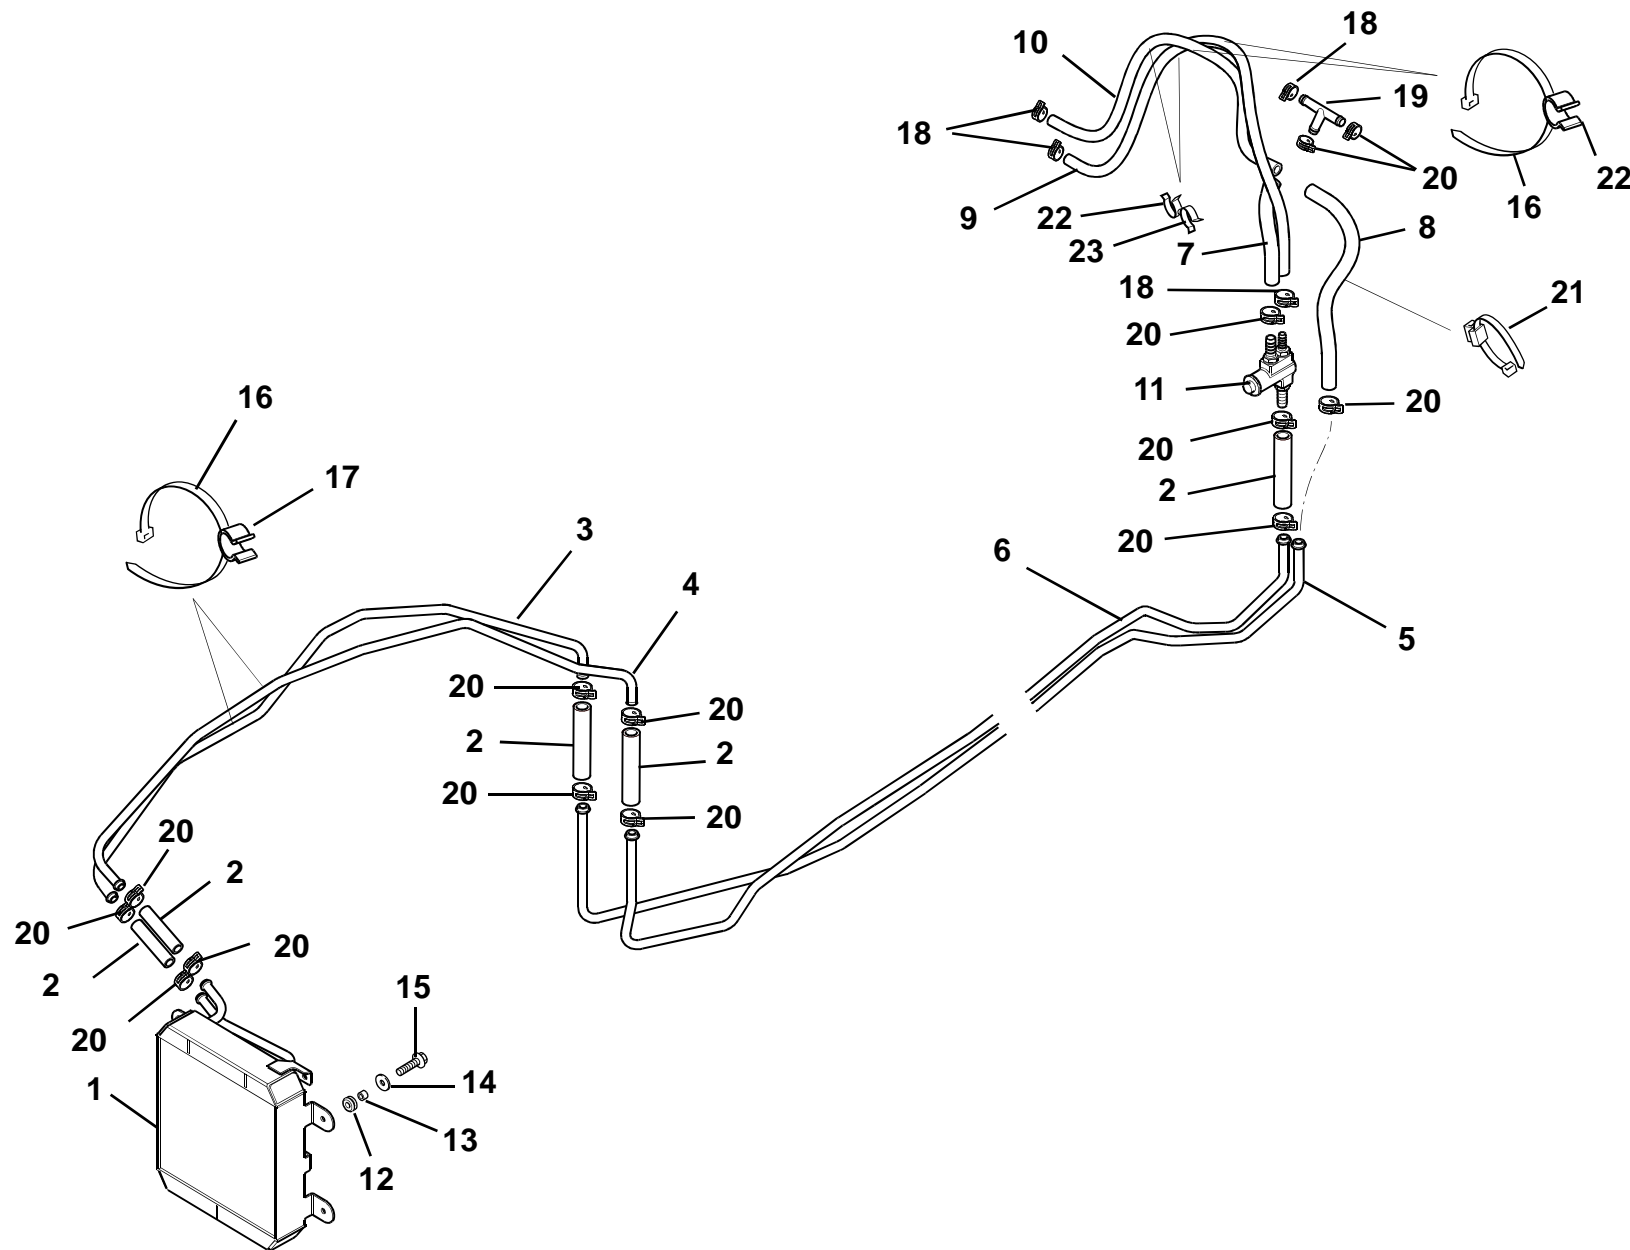

EVORA
SPORT/GT

46.08

Function Code 46.08 Single Oil Cooler System Auto Transmission

<u>Dep</u>	<u>Part Description</u>	<u>Remarks</u>	<u>Option</u>	<u>Part Number</u>	<u>Qty</u>
01	Oil Cooler Assembly, transmission			A132K0318F	1
02	Hose Link, oil cooler			B132F0186F	5
03	Pipe Front, transmission oil cooler, feed			B132K0295F	1
04	Pipe Front, transmission oil cooler, return			A132K0296F	1
05	Side Pipe Assembly, oil feed			C132F0159F	1
06	Side Pipe Assembly, oil return			B132K0287F	1
07	Hose, return, thermostat to t piece			A138K0117F	1
08	Hose return, bodyside to t piece			A138K0116F	1
09	Hose, oil cooler feed to thermostat			A132K0263F	1
10	Hose, oil cooler return to thermostat			A132K0264F	1
11	Thermostat			A138K6016F	1
12	Bush Mounting, oil cooler mounting			A132K6005F	4
13	Sleeve, compression limit, cooler mounting			A132K6006F	4
14	Washer Flat M8 x 20.5 x 1.4			A082W4165F	4
15	Bolt M8 x 20 hex flg hd			A132W5005F	4
16	Swivel Clip, tie wrap			A082W6324F	4
17	Clip Pipe			A132W6047F	4
18	Hose Clamp			A132W6117F	4
19	T Piece			A138K0118F	2
20	Mubea Clip 19mm			A120W6894F	14
21	Edge Clip Tie Wrap			A126W6894F	1