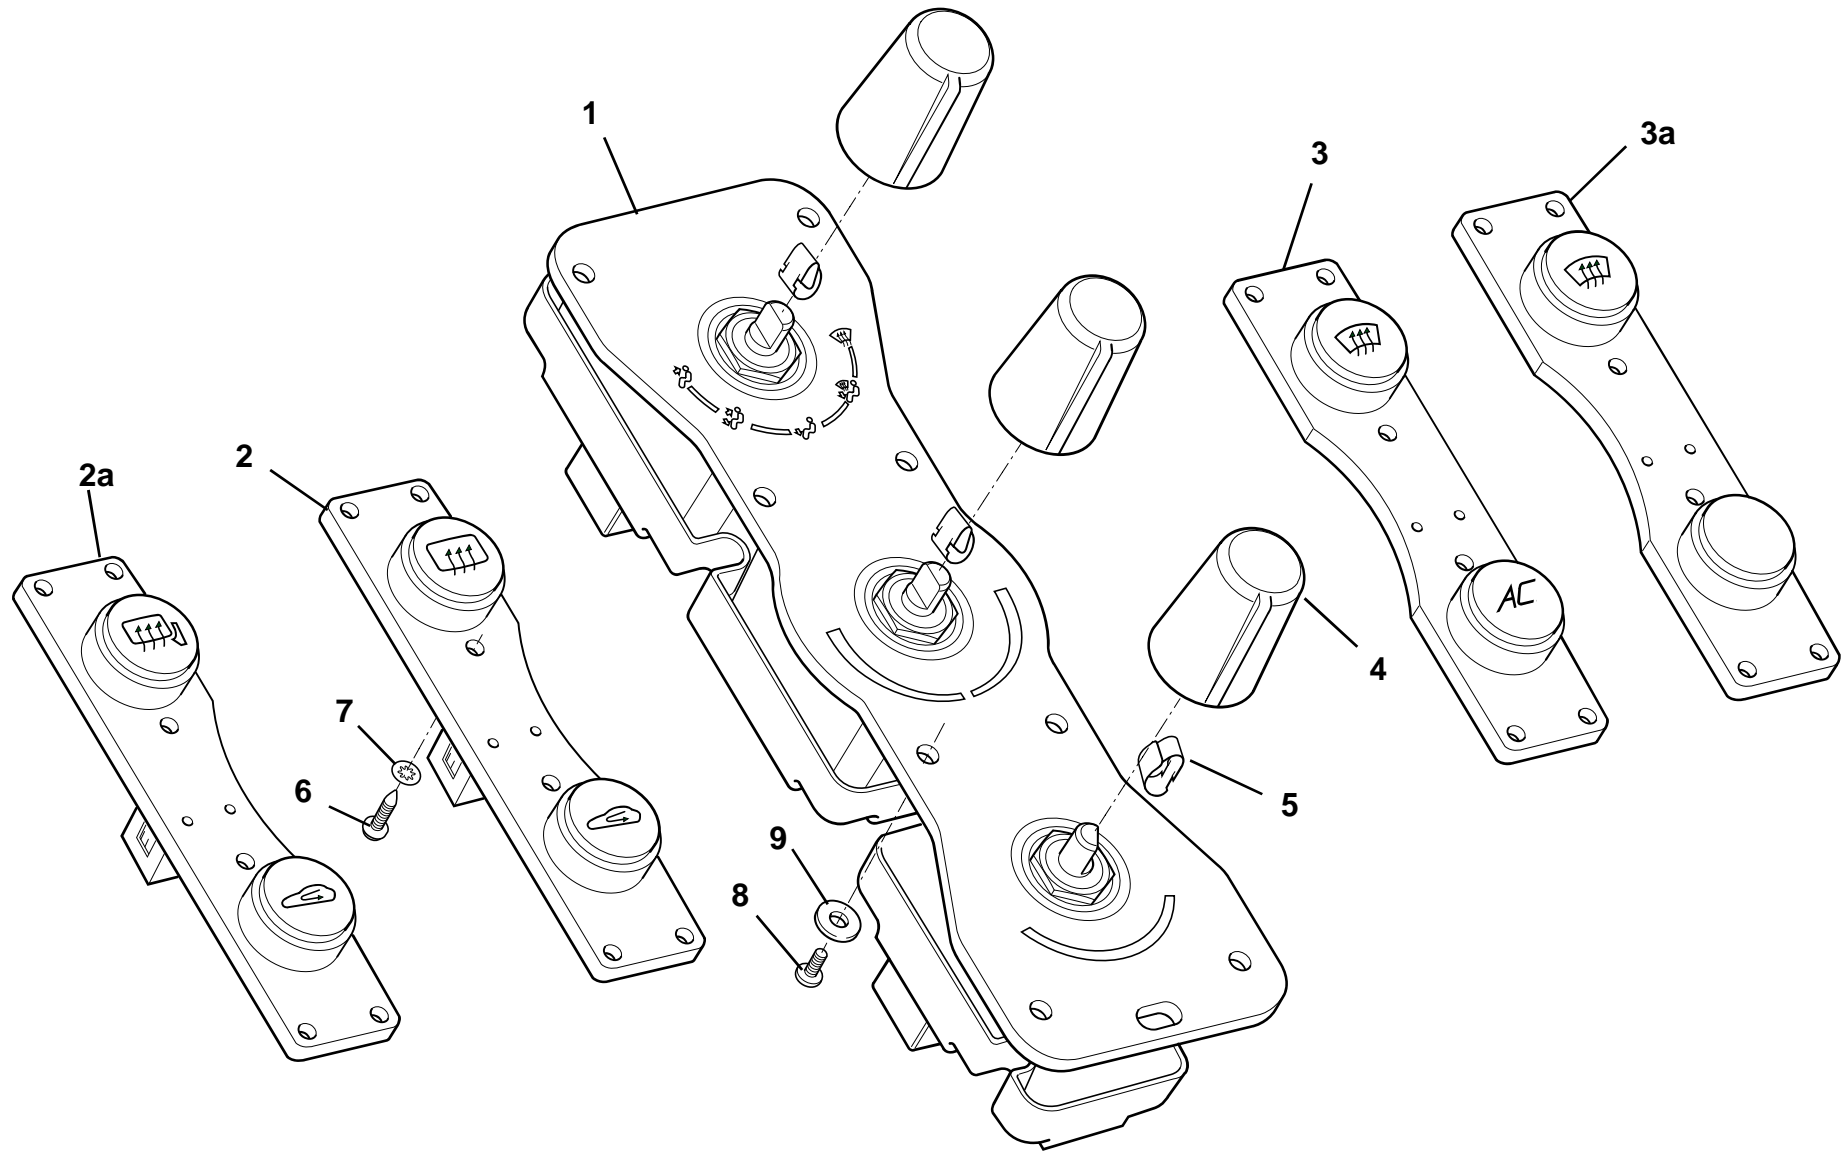

EVORA
SPORT/GT

18.09

Function Code 18.09 Driver Operated Controls

<u>Dep</u>	<u>Part Description</u>	<u>Remarks</u>	<u>Option</u>	<u>Part Number</u>	<u>Qty</u>
01	Swich Panel Assembly HVAC LHD			C132M0391F	1
01a	Swich Panel Assembly HVAC RHD			B132M0339F	1
02	Switch Panel Assembly, RECIRC-HRS		With tailgate glass	C132M0099F	1
02a	Switch Panel, heated mirror, recirculation		No tailgate glass	A132M0552F	1
03	Switch Panel Assembly, AC-demist			C132M0271F	1
03a	Switch Panel Assembly, demist		Non AC	A132M0554F	1
04	Knob, HVAC controls	Satin Black		B132V1068F-011	3
04a	Knob, HVAC controls	Gloss Black		B132V1068F-021	3
05	Clip, spring, HVAC knob retaining			A132W6034F	3
06	Screw, M3 x 8, flg. pan. pozi. S/T, switch panel to finisher			A132W5020F	8
07	Washer, shakeproof, M3, switch panel to finisher			A132W4001F	8
08	Screw, M3 x 6, pan pozi., switch panel to finisher			A132W5019F	8
09	Washer, flat, 1/8" x 3/8", switch panel to finisher			A075W4001Z	8