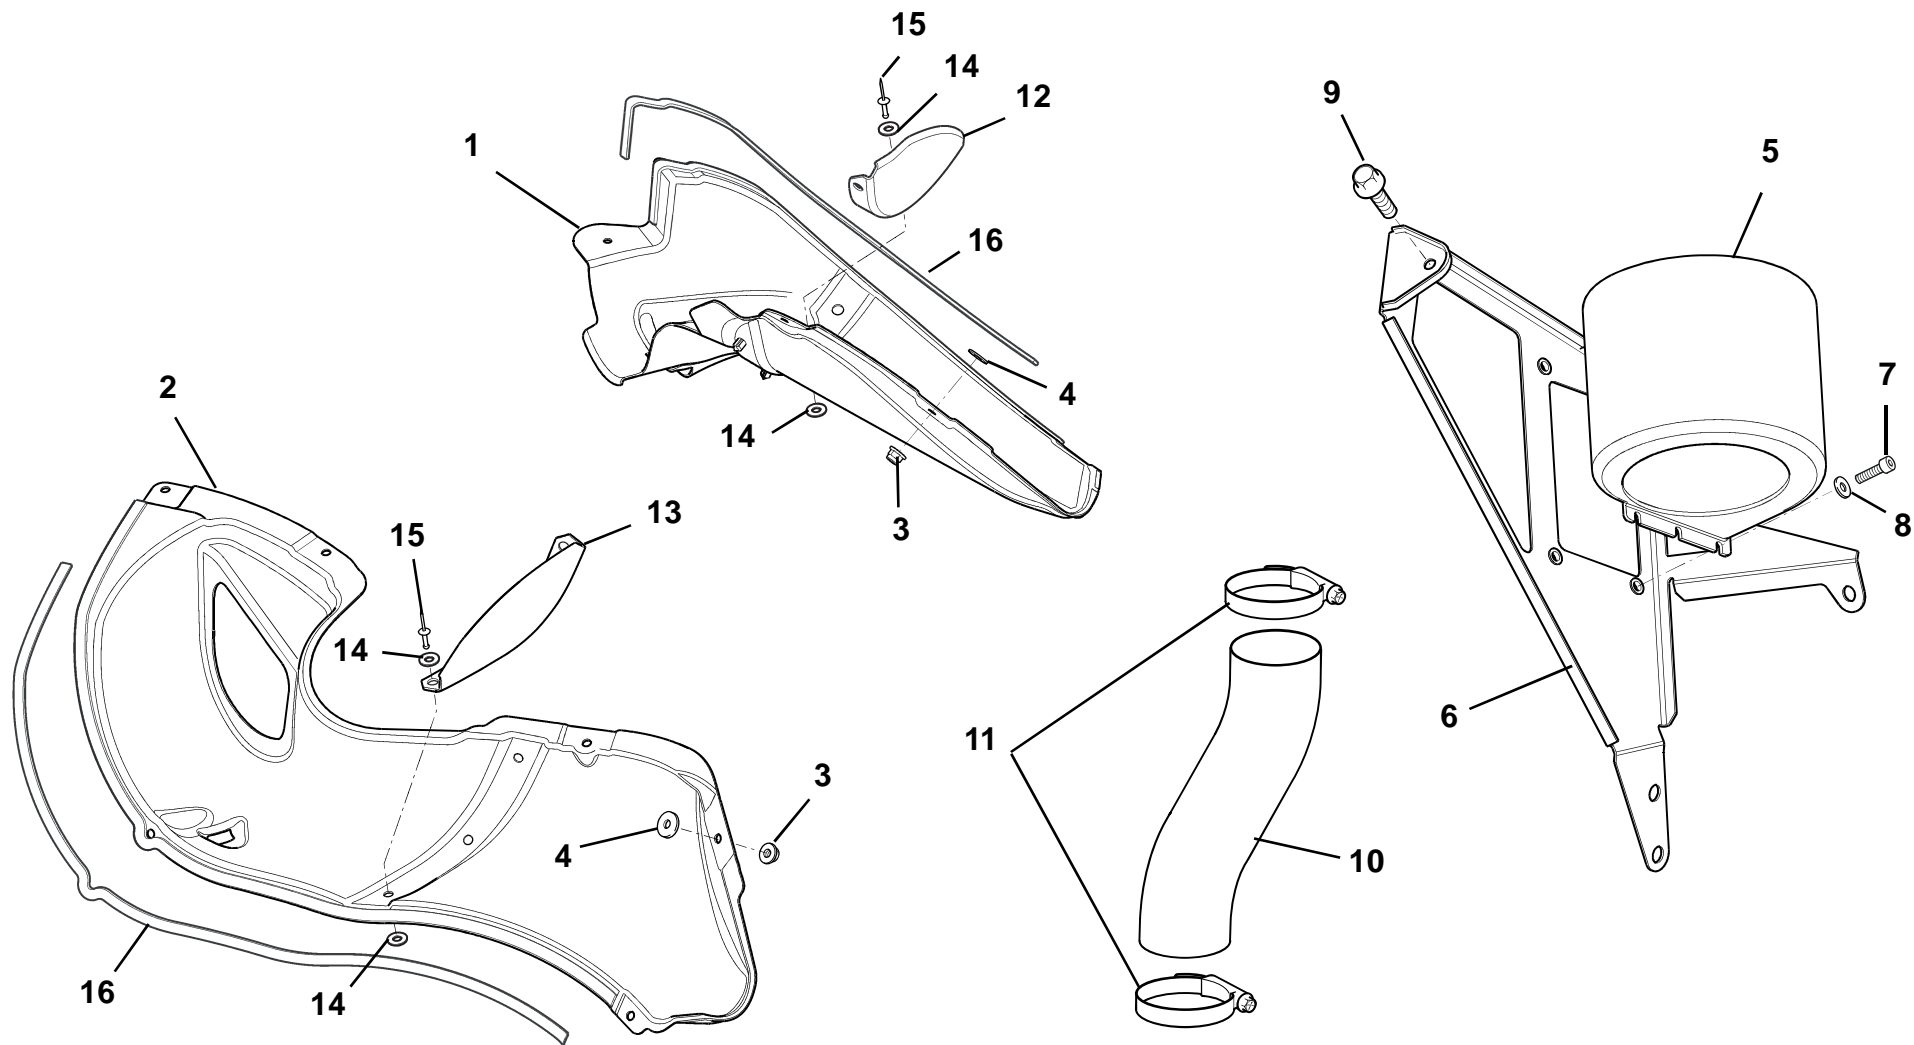

EVORA
SPORT/GT

46.05

Function Code 46.05 Engine Bay Cooling, Ducts & Trunking

<u>Dep</u>	<u>Part Description</u>	<u>Remarks</u>	<u>Option</u>	<u>Part Number</u>	<u>Qty</u>
01	Duct side intake, LH			B132U1213F	1
02	Duct side intake, RH			A132U1214F	1
03	Nyloc Nut, M5, flange, ducts to clamshell			A132W3000F	10
04	Washer, neoprene 25mm 8mm	LH 2 off RH 3 off, grille area fixings		A111U6055F	5
05	Fan, engine bay cooling			A132K0341F	1
06	Bracket Assembly Engine Bay Fan			D132K0328F	1
07	Screw, M4 x 10, skt hd, fan to bracket			A132J6039F	4
08	Washer Flat M4 x 9 x 0.8, fan to bracket			A082W4099F	4
09	Screw, M6 x 16 hex flg hd, fan bracket			A132W5003F	4
10	Duct, flexible, subrame vent to exit grille, RH			B132S0038F	1
11	Hose Clip, 50-70mm, duct retention			A132W6027F	2
12	Grille side intake, LH			A132U1159F	1
13	Grille side intake, RH			A132U1160F	1
14	Washer Flat M5 x 25 x 1.4			A082W4098F	12
15	Rivet			A117W6734F	6
16	Foam, self adhesive	900mm per duct		A100B0431V	2