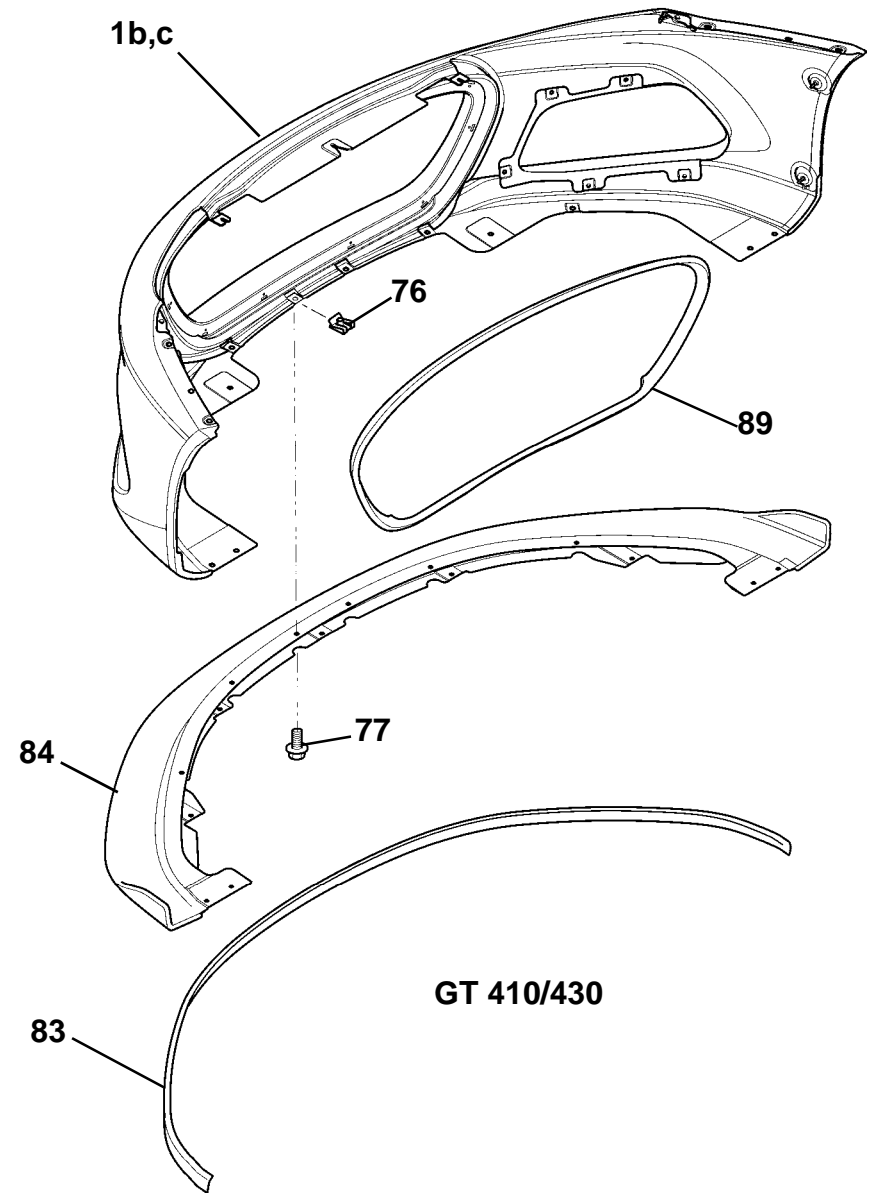

GT 410/430

EVORA
SPORT/GT