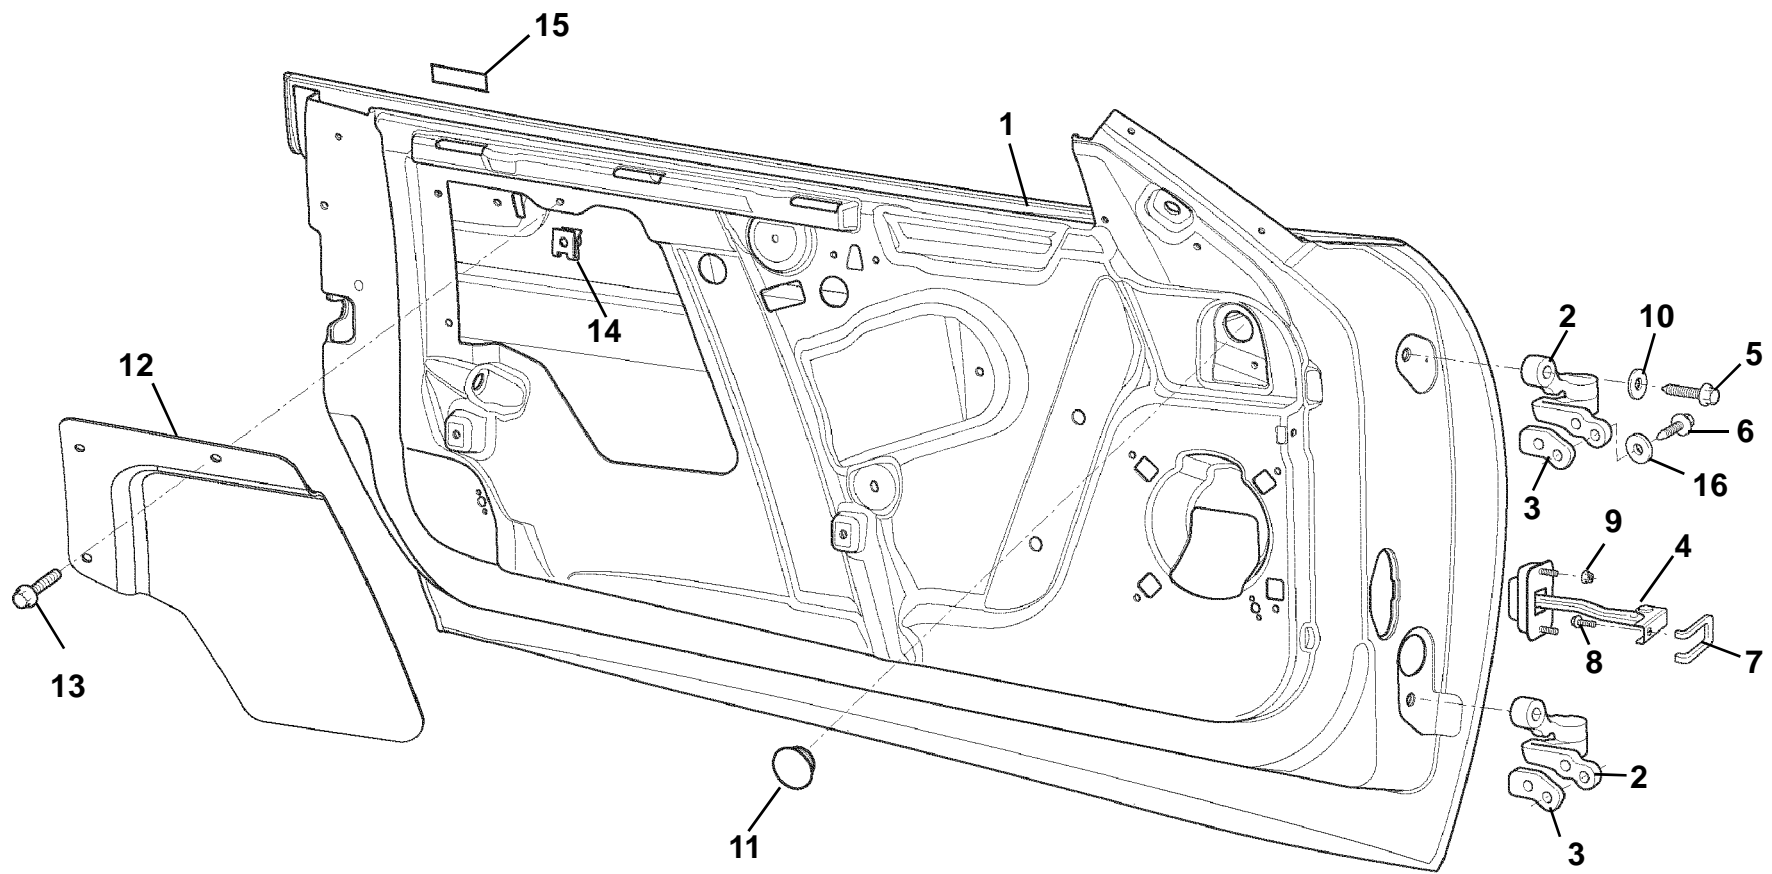

EVORA
SPORT/GT

10.15

Function Code 10.15 Door Shells, Beams, Hinges

<u>Dep</u>	<u>Part Description</u>	<u>Remarks</u>	<u>Option</u>	<u>Part Number</u>	<u>Qty</u>
01	Door Assembly, LH		Primed	C132B4369K	1
01a	Door Assembly, LH,federal		Primed, USA	D132B4337J	1
01b	Door Assembly, RH		Primed	C132B4370K	1
01c	Door Assembly, RH,federal		Primed, USA	D132B4338J	1
02	Hinge, door, LH			A132B6001F	2
02a	Hinge, door, RH			A132B6002F	2
03	Shim, 5mm, hinge to chassis			A132B0108F	4
04	Check, door opening			A132B6031F	2
05	Screw, M10 x 35, hex. flg. hd, hinge to door			A116W5247F	4
06	Screw, M10 x 35, hex. flg. hd., hinge to chassis			A116W5247F	8
07	Gasket, door check			A132B0173F	2
08	Screw, M8 x 25, hex. flg. hd., check to body			A116W5238F	2
09	Nut, M6, flg, check to door			A121W3196F	4
10	Washer, M10 x 20.5 x 1.8			A075W4024Z	4
11	Blanking Grommet			A116W6733F	2
12	Door Curtain, LH			A132B4355F	1
12a	Door Curtain, RH			A132B4356F	1
13	Screw, M5x16, hex hd flg			A132W5016F	6
14	Spirenut, M5			B100W6372F	6
15	Foam Strip	3 x 45mm		A082U6067F	3
16	Washer, M10 x 21 x 2			B111W4163F	4