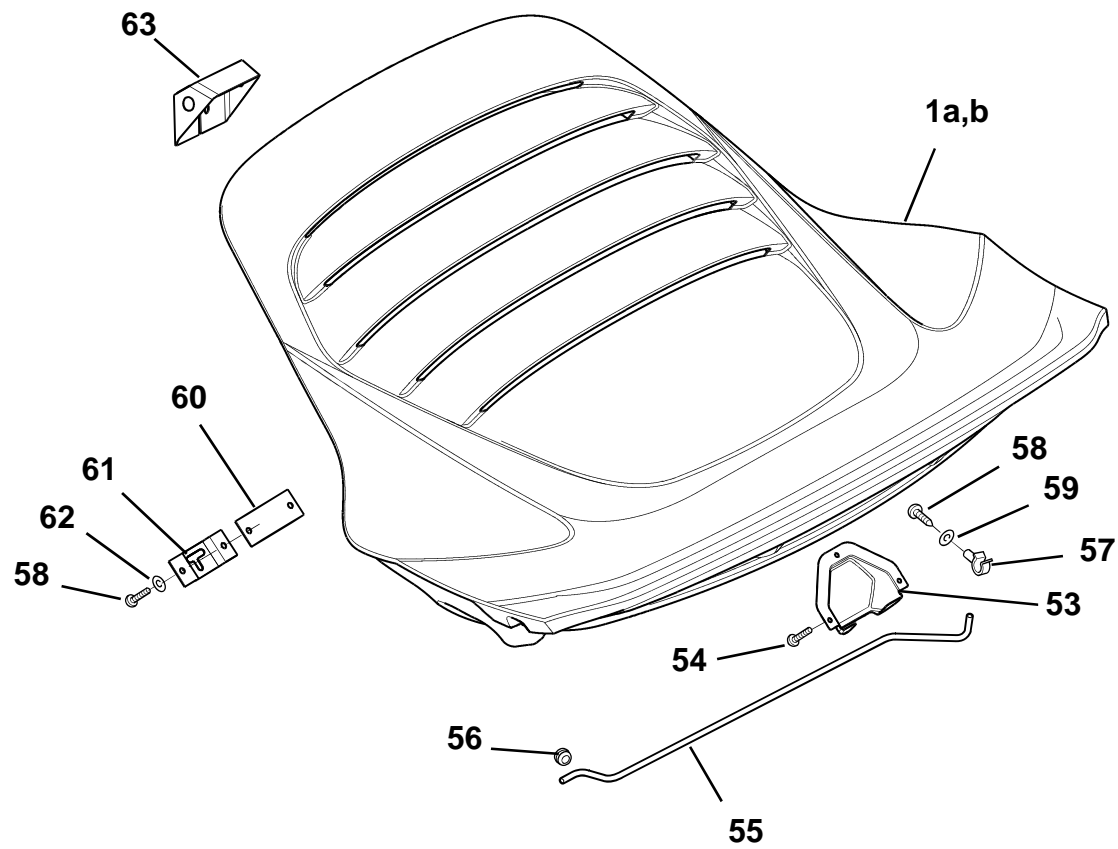

EVORA
SPORT/GT

Service Parts List

Function Code 10.11 Tailgate & Release Mechanism

<u>Dep</u>	<u>Part Description</u>	<u>Remarks</u>	<u>Option</u>	<u>Part Number</u>	<u>Qty</u>
01	Tailgate Assembly, primed		Primed	C132B0066K	1
01a	Louvered Tailgate Panel, carbon	Introduced as a running change in USA	Sport 410, GT430 Sport, GT410 Sport, Fed GT option	B132B0573F	1
01b	Louvered Tailgate Panel, carbon	Holes for wing	GT 430	B710B0020F	1
02	Strut, assist, tailgate lifting			C132B0058F	2
03	Latch, tailgate			A132B0069F	1
04	Cover, latch tailgate			B132U0063F	1
05	Striker Assembly, tailgate latching		Up to Vin LH_11048	A132B0144F	1
05a	Striker Assembly, tailgate latching	Cannot be retro fitted prior to vin listed	From Vin LH_11048	A132B0622K	1
06	Cover, latch striker assembly			B132U0250F	1
07	Actuator, tailgate latch			A132M6050F	1
08	Bracket, actuator		Up to Vin LH_11048	B132M0080F	1
08a	Bracket, actuator	Can be retro fitted prior to vin listed	From Vin LH_11048	C132M0080F	
09	Cable, tailgate latch to actuator			A132B0129F	1
10	Handle & Cable Assembly, tailgate release manual			B132B0156F	1
11	Bracket, actuator cable abutment			A132B0143F	1
12	Spring, torsion. latch actuator			A132B6030F	1
13	Hinge Assembly, LH			E132U4223F	1