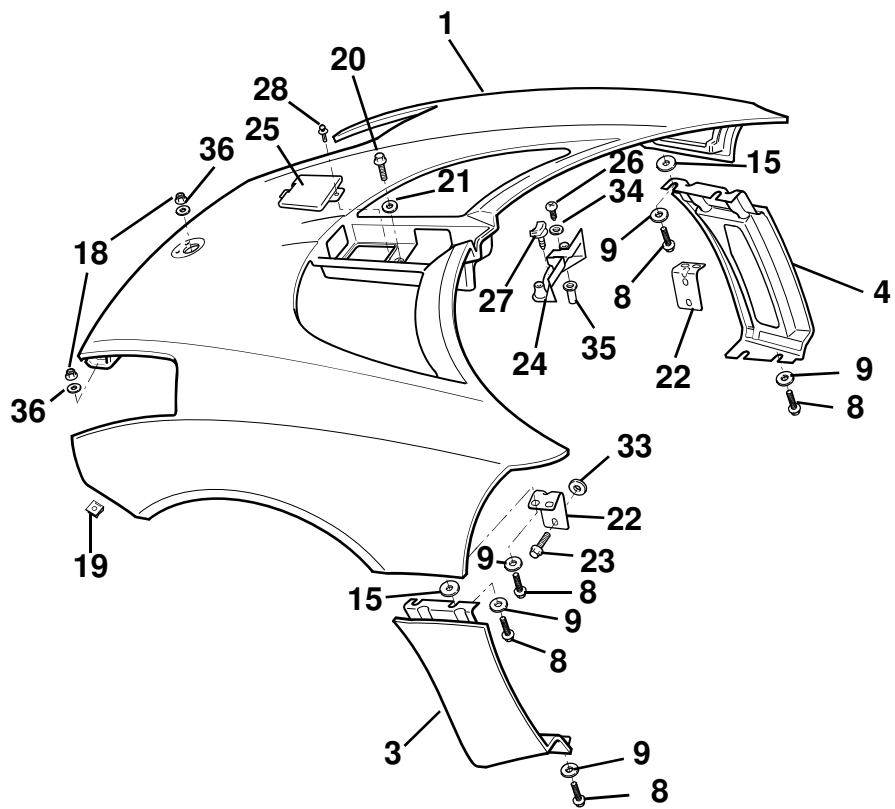

EVORA
SPORT/GT

10.01 page 1

Updated 7th September 2020