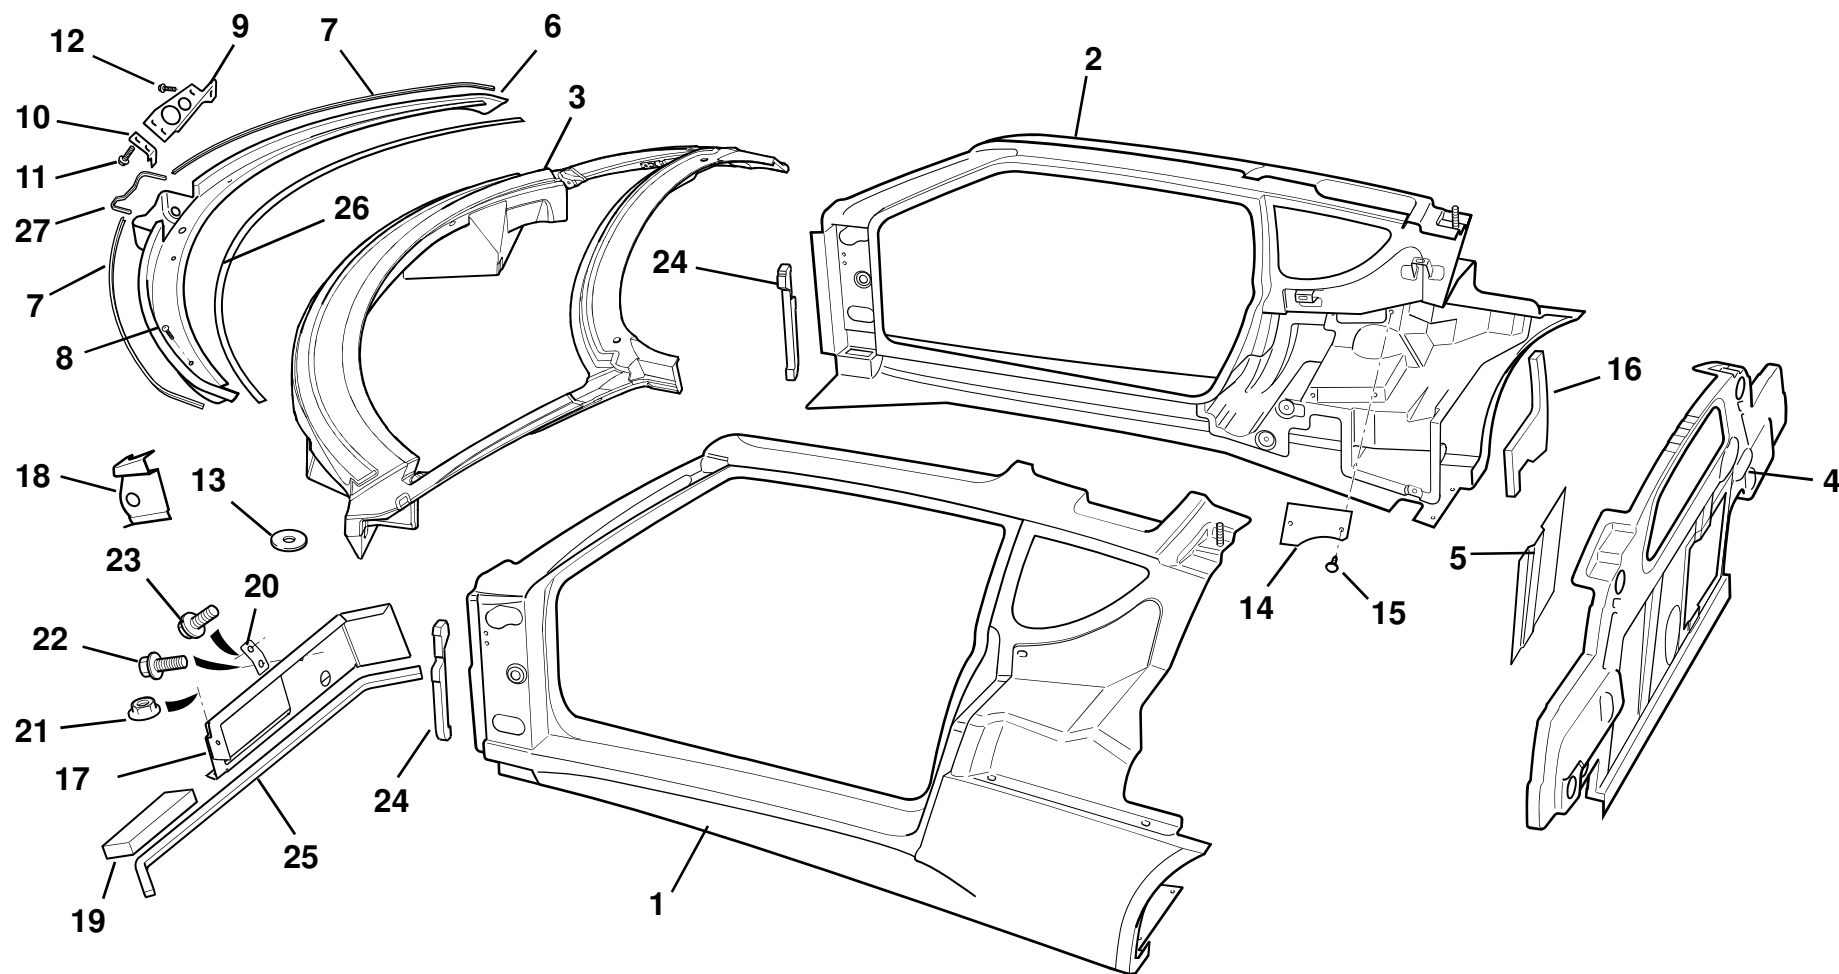

EVORA
SPORT/GT

10.02

Updated 20th July 2020

Function Code 10.02 Body: Bodysides, Windscreen Frame & Rear Bulkhead

<u>Dep</u>	<u>Part Description</u>	<u>Remarks</u>	<u>Option</u>	<u>Part Number</u>	<u>Qty</u>
01	Bodyside Assembly, LH, primed			F132B4031K	1
01a	Bodyside LH, primed		GT430, GT410 Sport	A710B4019K	1
02	Bodyside Assembly, RH, primed			F132B4032K	1
02a	Bodyside RH, primed		GT430, GT410 Sport	A710B4020K	1
03	Windscreen Frame Assembly, painted			C132B0506F	1
04	Rear Bulkhead Assembly			A132B0107J	1
05	Access Panel, rear bulkhead			A132B0120F	1
06	Gutter Panel, windscreen, LHD			C132U4357J	1
06b	Gutter Panel, windscreen, RHD			C132U4358J	1
07	Seal, gutter to clamshell			A132U0390F	2
08	Screw, button skt hd.m5 x 12 blk, gutter to frame			A132W5033F	4
09	Bracket, support windscreen frame RHD			C132B4098F	1
09b	Bracket, support windscreen frame LHD			C132B4097F	1
10	Bracket, support windscreen frame RHD			A132B0202F	1
11	Screw, M6 x 16 flg hd. bracket to pedalbox			A132W5003F	2
12	Screw, M8 x 20 flg hd. windscreen frame to bracket			A132W5005F	3
13	Spacer, 4.6mm, windscreen frame to chassis			A132U0225F	2
14	Blanking Panel		No Subwoofer	B132B0153F	1
15	Fir Tree Fastener, button hd., blanking panel			A132W6006F	2
16	Foam Block, subwoofer seal		Tech Pack	A132M0187F	1
17	Front Bulkhead Panel LHD			A132B0349F	1