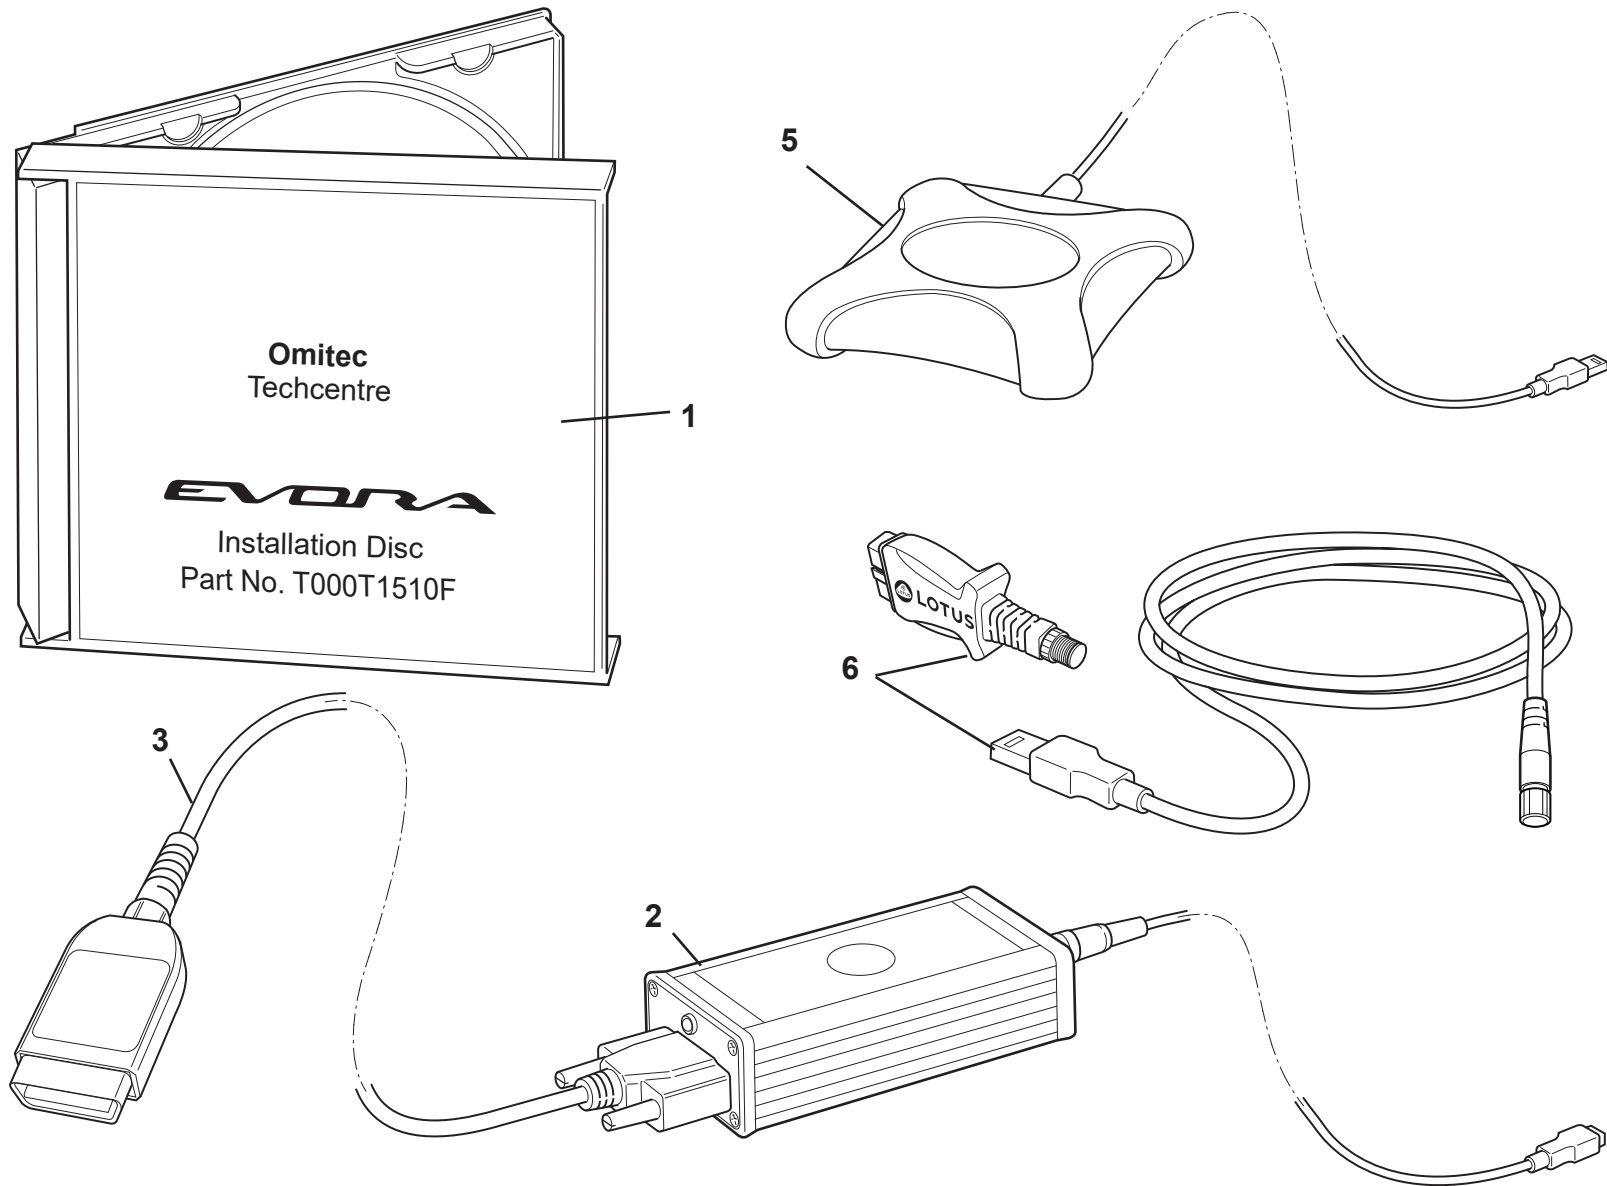

EVORA
SPORT/GT

60.01a

Updated 1st June 2021

Service Parts List

EVORA SPORT/ET

Function Code 60.01a Diagnostic Equipment

<u>Dep</u>	<u>Part Description</u>	<u>Remarks</u>	<u>Option</u>	<u>Part Number</u>	<u>Qty</u>
01	Techcentre Evora Installation Disc			T000T1510F	1
02	Kit, Vehicle Communication Device	Includes leads (yellow, 2x USB) and case		T000T1472F	1
03	Lead, Programming communications, yellow			T000T1497F	1
04	Lead, Vehicle Communication Device (VCD) to PC	Not illustrated		T000T1537F	1
05	Programming Tool (tyre pressure system)		From MY17.5	T000T1543F	1
06	Vehicle Communication Interface (VCI) 20/20			T000T1544F	1