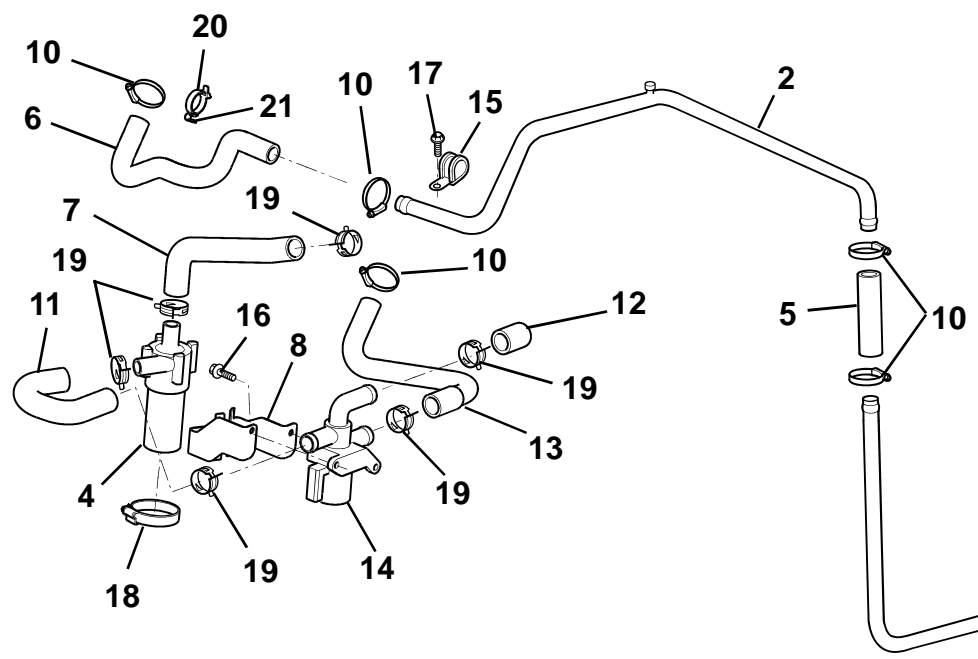

EVORA
SPORT/GT

18.05

Function Code 18.05 Heater, Pipes, Hoses

<u>Dep</u>	<u>Part Description</u>	<u>Remarks</u>	<u>Option</u>	<u>Part Number</u>	<u>Qty</u>
01	Pipe, heater return			D132K0023F	1
02	Pipe, heater return, front			C132K0037F	1
03	Hose, heater return, rear	See 46.03		A132K0256F	1
04	Pump Hot Soak			A117K0013F	1
05	Hose, pipes connecting			A132K0319F	1
06	Hose, heater return, LHD frt			A132P0184F	1
06a	Hose, heater return, RHD frt			A132P0176F	1
07	Hose, heater feed to hot soak, LHD			A132P0185F	1
07a	Hose, heater feed to hot soak, RHD			A132P0175F	1
08	Bracket Hot Soak Pump LHD			B132K4023F	1
08a	Bracket Hot Soak Pump RHD			A132K4022F	1
09	Bracket, water valve mounting RHD			A132P0105F	1
10	Hose Clamp, hoses to pipes			A079K6018F	7
11	Hose, hot soak to valve, LHD			A132P0186F	1
11a	Hose, hot soak to valve, RHD			A132P0177F	1
12	Blanking cap			A132P0198F	1
13	Hose, water valve to heater, LHD			A132K0059F	1
13a	Hose, water valve to heater, RHD			A132K0060F	1
14	Water Valve, heater by-pass			A132P6005F	1
15	'P' Clip			A111W6612F	1
16	Bolt, M6 x 20, hex. flg. hd., valve to bracket			A132W5004F	5