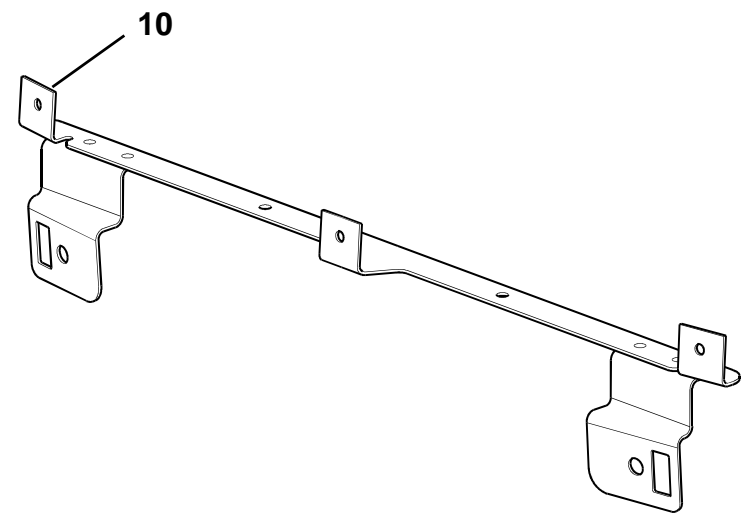

**EVORA**  
**SPORT/GT**

**Function Code 12.07 Licence Plate Mountings**

<u>Dep</u>	<u>Part Description</u>	<u>Remarks</u>	<u>Option</u>	<u>Part Number</u>	<u>Qty</u>
01	Plinth license Plate Front		Sport 410	A132U1164J	1
02	Bracket license Plate Front EU		Sport 410 EU	A132U1198F	1
02a	Bracket license Plate Front, GCC		Sport 410 GCC	A132U1203F	1
02b	Bracket license Plate Front japan		Sport 410 Japan	A132U1199F	1
02c	Bracket license Plate Front, federal	No rivnuts	USA	A132U1200F	1
02d	Bracket license Plate Front, china		China	A132U1201F	1
03	Screw No 6 x 3/8 flg pozi			A075W5019F	5
04	Screw M6 x 16 but cap hd			A082W7105F	4
05	Washer M6 x 15 x 1.5 s/s blk			A082W4133F	4
06	Carrier Plate, rear, license plate, Japan		Sport 410 Japan	A132U0480F	1
07	Screw, M5 x 20, button hd., black, plate to bumper rear		Japan	A111W7152F	4
08	Rawlnut, M5, rubber, plate to bumper rear		Japan	A075W6074F	4
09	Screw, M6 x 16, pan hd. torx S/S		Japan	A117W2213F	4
10	Bracket Assembly Front license plate, EU		GT430, GT410 Sport EU	B710U0045J	1
11	Bracket Assembly Front license plate, Non EU		GT430, GT410 Sport	A710U0136J	1
12	Bracket license Plate Non EU		GT430, GT410 Sport EU	A710U0139F	1
13	Bracket license Plate GCC		GT430, GT410 Sport GCC	A710U0138F	1
14	Speed Clip M5			B100W6372F	4
15	Screw M5 x 16, hex hd			A082W1088F	4