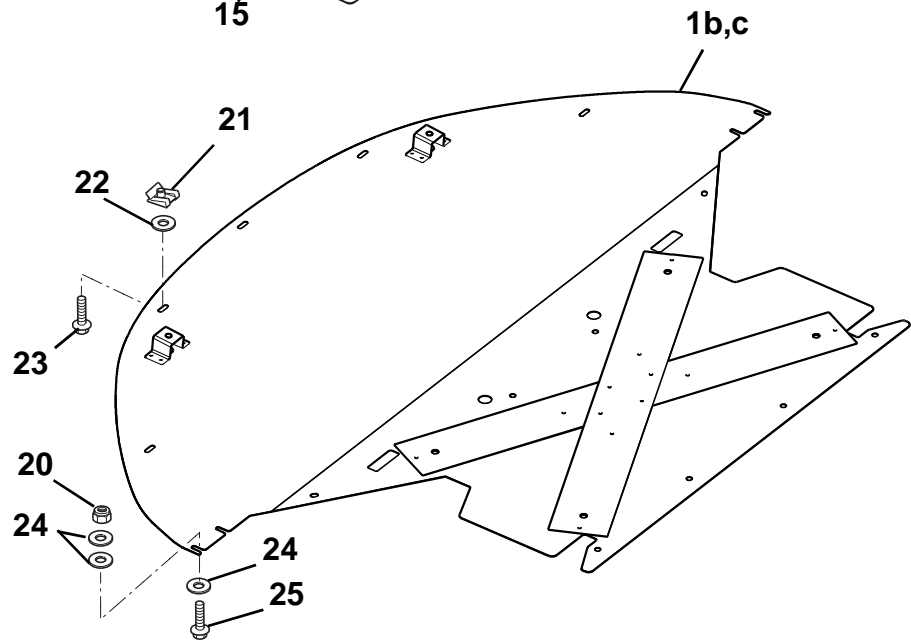

EVORA
SPORT/GT

10.26

Service Parts List

EVORA SPORT/ET

Function Code 10.26 Front Undertray

<u>Dep</u>	<u>Part Description</u>	<u>Remarks</u>	<u>Option</u>	<u>Part Number</u>	<u>Qty</u>
01	Undertray Assembly, front		Fed GT	C132U0090J	1
01a	Front Undertray Assembly		Sport 410, Gulf States GT	B132U1305J	1
01b	Front Undertray Assembly		GT430	B710U0012J	1
01c	Front Undertray Assembly		GT430 Sport, GT410 Sport	A710U0084J	1
02	Bracket, lower LH, undertray to subframe			E132U4265F	1
02a	Bracket, lower LH, undertray to subframe, federal		Fed GT	A132U4889F	1
02b	Bracket, lower RH, undertray to subframe			E132U4266F	1
02c	Bracket, lower RH, undertray to subframe federal		Fed GT	A132U4890F	1
03	Screw, M6 x 16, hex. flg. hd., bracket to subframe			A918W5208F	8
04	Screw, M6 x 16, hex. flg. hd., undertray to bumper/bracket			A918W5208F	10
05	Rubbing Block, undertray protection			B132U0123F	2
06	Washer, M6 x 18 x 1.6, undertray to bumper			A121W4196F	8
07	Spirenut, M6, undertray to bumper			A117W6715F	8
08	Screw, M8 x 20, hex. flg. hd., front undertray fixing			A132W5005F	6
09	Spacer, 13.7mm, front undertray			A132U0376F	2
10	Spacer, 10.6mm, front undertray			A132U0226F	2
11	Spacer, 4.6mm, front undertray			A132U0225F	4
12	Spacer, 3.0mm, front undertray			A132U0237F	2

EVORA
SPORT/ET

Function Code: 10.26, Page: 1

Updated 5th April 2021