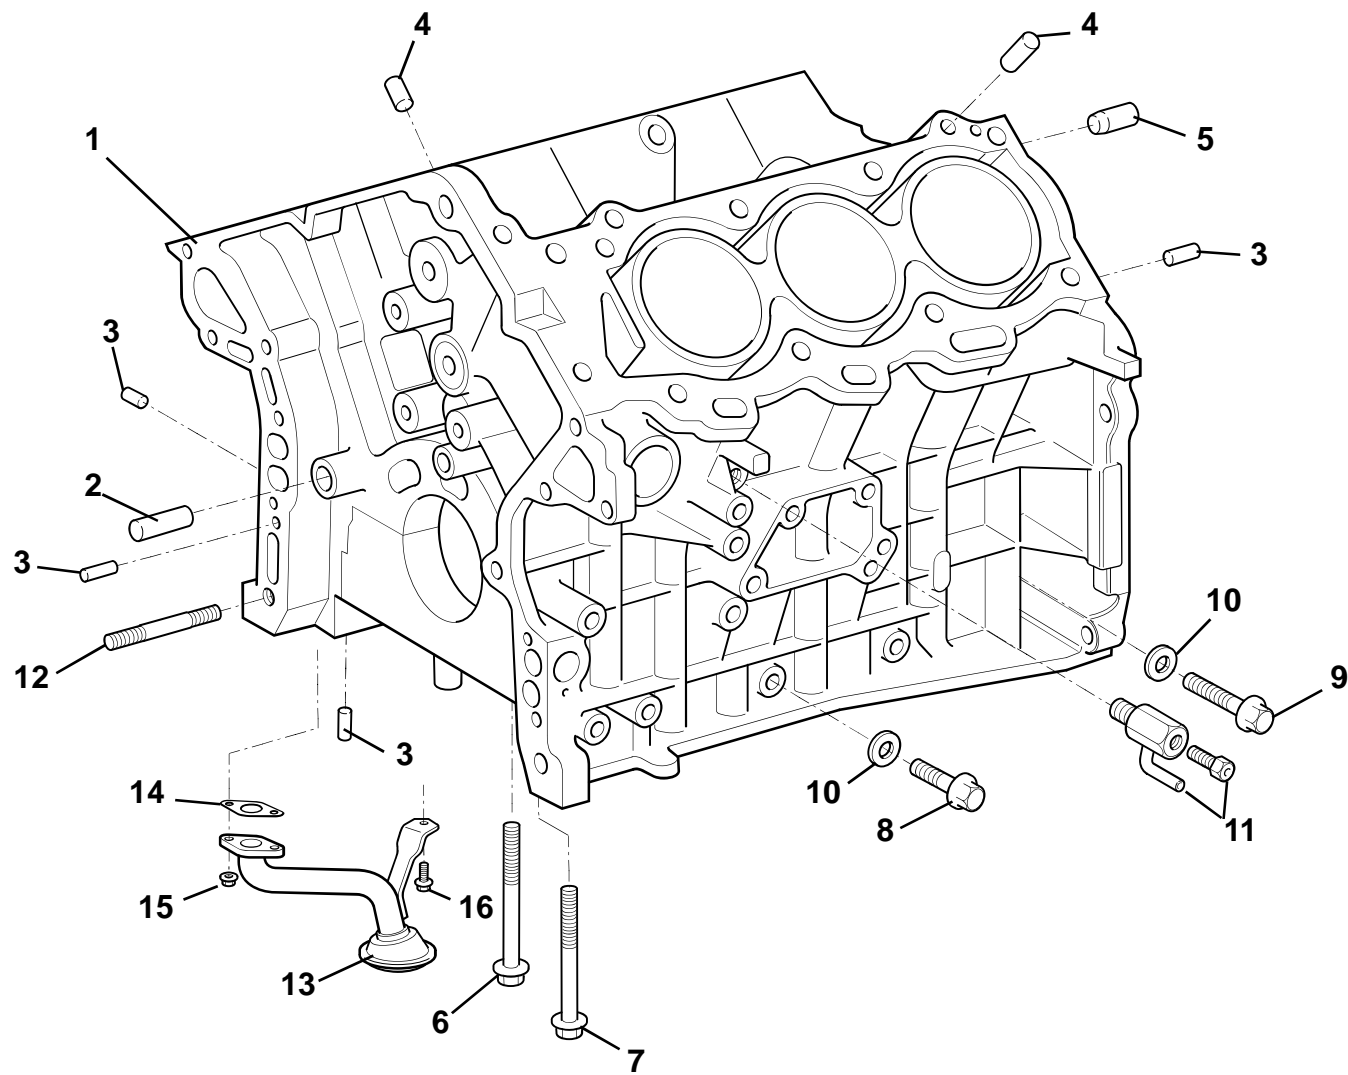

**EVORA**  
**SPORT/GT**

**40.00**

---

**Function Code 40.00 Engine Assemblies**

<u>Dep</u>	<u>Part Description</u>	<u>Remarks</u>	<u>Option</u>	<u>Part Number</u>	<u>Qty</u>
01	Engine, short block assy.				1
01a	Engine Assembly, 2GR-FE	Dressed	Supercharged, Manual transmission	<b>A132E6570M</b>	1
01b	Engine Assembly, 2GR-FE	Dressed	Supercharged, Automatic transmission	<b>A132E6570A</b>	1
01c	Engine Assembly, 2GR-FE, baffled sump	Dressed	GT430, Fed GT		1