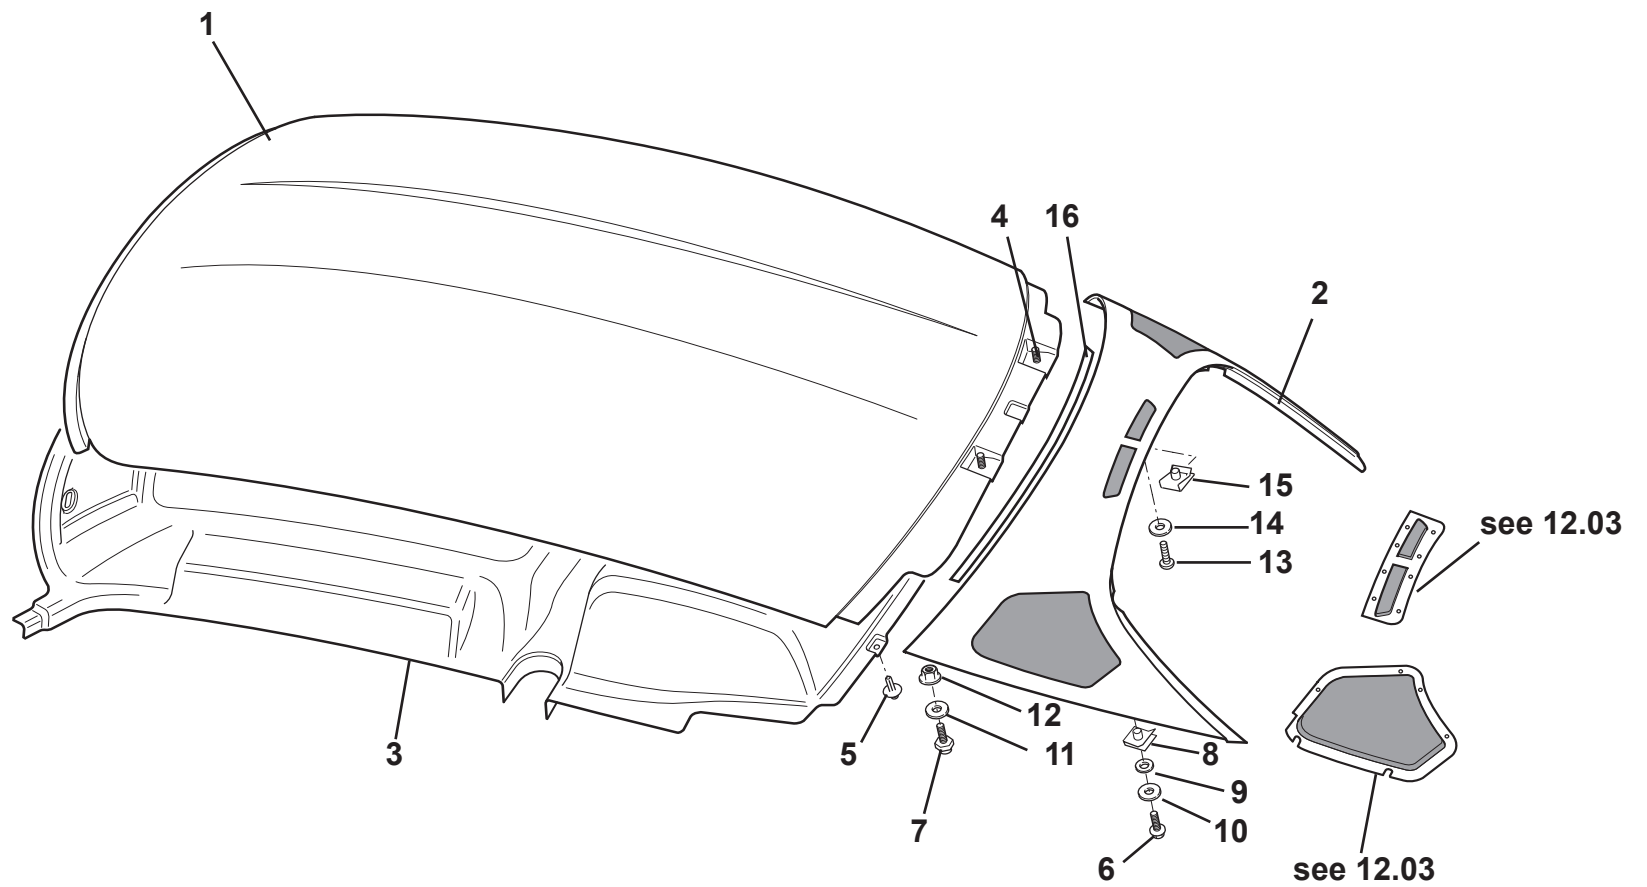

Function Code 12.03 Grilles and Louvres

<u>Dep</u>	<u>Part Description</u>	<u>Remarks</u>	<u>Option</u>	<u>Part Number</u>	<u>Qty</u>
30	Assembly Diffuser Rear Grille		GT430, GT410 Sport, Fed & Gulf States GT	B710U0092F	1
31	Bracket Assembly Centre Mounting		GT430, GT410 Sport, Fed & Gulf States GT	A710U0090F	1
32	Screw M6 x 16 skt cap hd			A075W7017F	2
33	Washer M6 x 15 x 1.5			A082W4133F	2
34	Screw M6 x 16 hex flg hd			A132W5003F	2
35	Captive Nut M6			A117W6715F	4

EVORA
SPORT/GT

12.04

Updated 1st December 2020