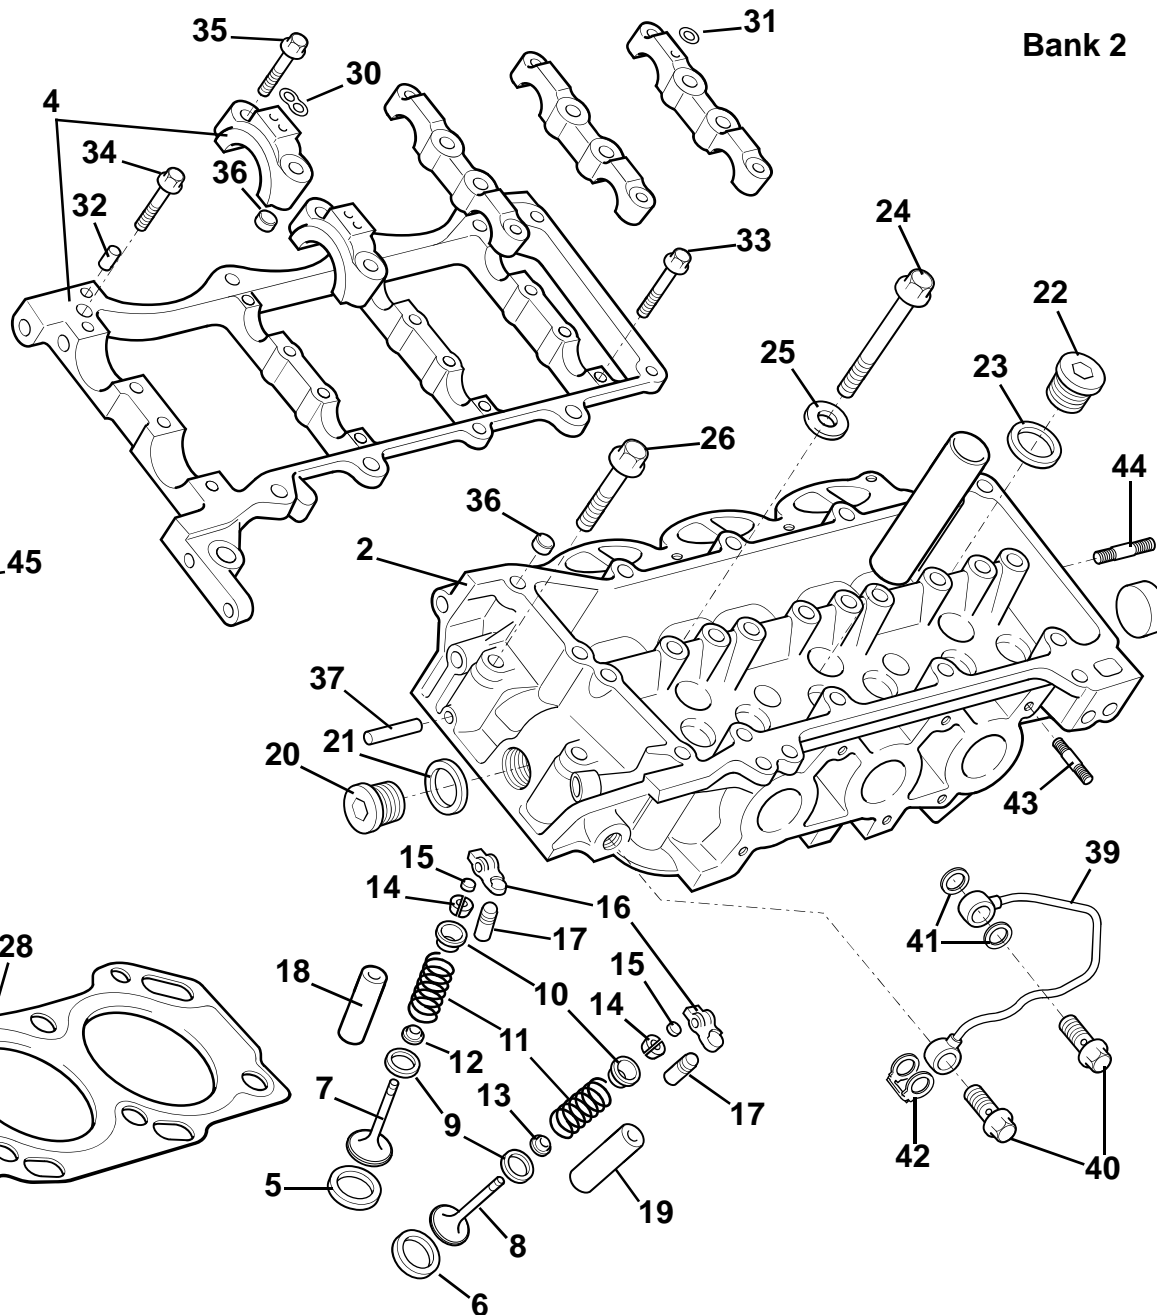

Bank 1

Bank 2

**EVORA**  
**SPORT/GT**

40.05

**Function Code 40.05 Cylinder Head , Valves, Springs**

<u>Dep</u>	<u>Part Description</u>	<u>Remarks</u>	<u>Option</u>	<u>Part Number</u>	<u>Qty</u>
01	Cylinder Head Assembly, RH	Up to engine no. J949034		A132E6101S	1
02	Cylinder Head Assembly, LH	Up to engine no. J949034		A132E6110S	1
03	Camshaft Housing, RH	Includes bearing caps		A132E6111S	1
04	Camshaft Housing, LH	Includes bearing caps		A132E6114S	1
05	Valve Seat, inlet ,standard			A132E6102S	12
05a	Valve Seat, inlet, oversize 0.03			A132E6406S	12
06	Valve Seat, exhaust			A132E6103S	12
06a	Valve Seat, exhaust, oversize 0.03			A132E6407S	12
07	Inlet Valve			A132E6223S	12
08	Exhaust Valve			A132E6224S	12
09	Seat, valve spring			A132E6225S	24
10	Retainer, valve spring	Up to engine no. J949034		A132E6226S	24
11	Valve Spring	Up to engine no. J949034		A132E6227S	24
12	Oil Seal, valve stem, inlet			A132E6228S	12
13	Oil Seal, valve stem, exhaust			A132E6229S	12
14	Valve Collet			A131E6212S	48
15	Cap, valve stem			A132E6231S	24
16	Rocker Arm, valve actuating	Up to engine no. J949034		A132E6449S	24
17	Adjuster Assembly, valve clearance			A132E6232S	24
18	Valve Guide, inlet, std size			A132E6402S	12
18a	Valve Guide, exhaust, + 0.05mm			A132E6405S	12